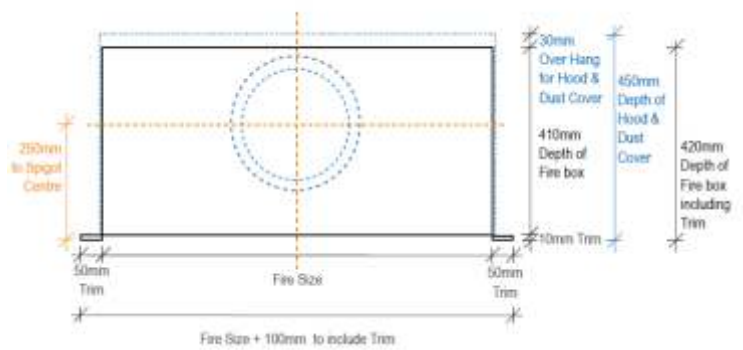

Ribbed Grill Front
Decor Legs
Brushed Stainless Steel Standard 50mm Trim

Ribbed Grill Front
Villa Legs
Brushed Stainless Steel Standard 50mm Trim

Thermoflow Fireplace Clearances

Thermoflow Fireplace Dimensions

Fire Size	A Height of Fire Box	B Height to Hood	C Depth of Fire Box	D Depth of Fire Box with Cover	E Trim Size	G Flue Inner Size	H Flue Liner Size
0450 to 0650	630	730	420	450	50	150	200
0700 to 0750	630	730	420	450	50	175	225
0800 to 0850	630	730	420	450	50	200	250
0900 to 1050	630	730	420	450	50	250	300
1100 to 1200	630	730	420	450	50	275	325
1500	630	730	420	450	50	300	350