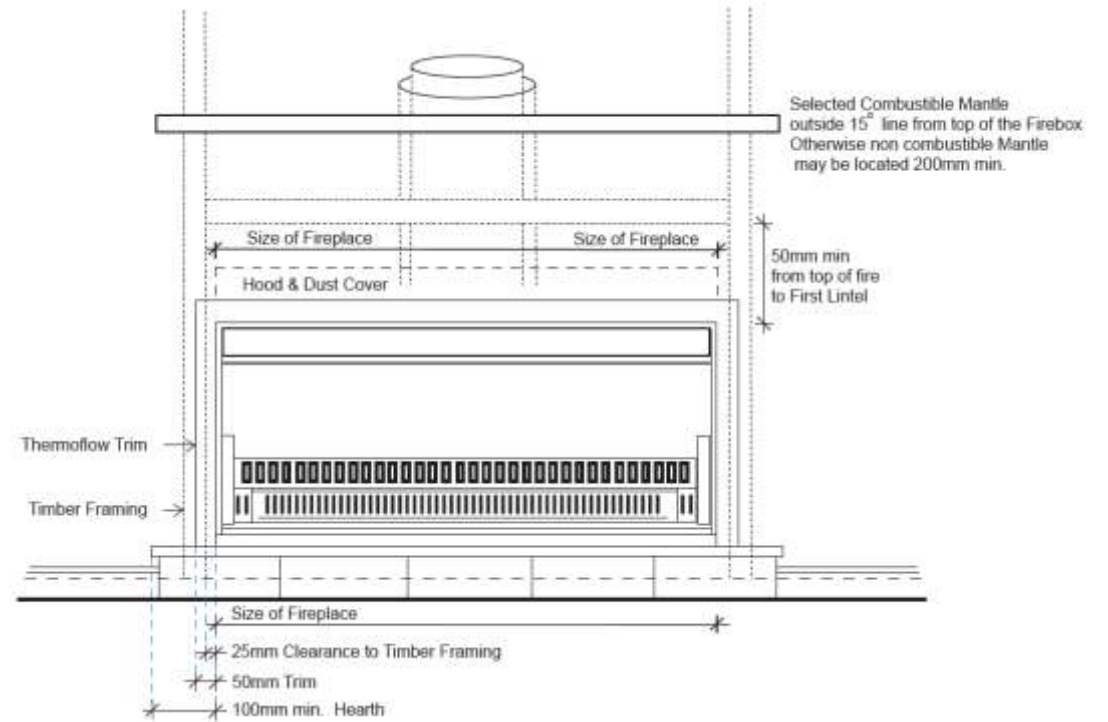

Ribbed Grill Front
Decor Legs
Brushed Stainless Steel Standard 50mm Trim

Ribbed Grill Front
Villa Legs
Brushed Stainless Steel Standard 50mm Trim

Thermoflow Fireplace Clearances

Thermoflow Fireplace Dimensions