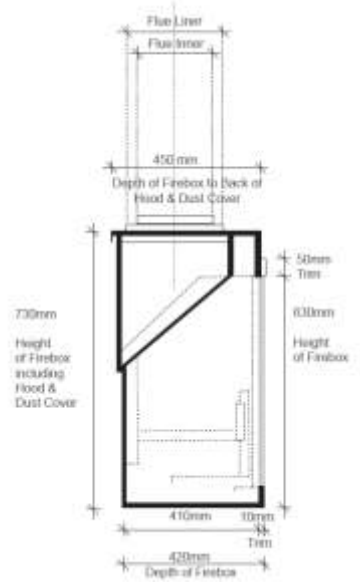

Ribbed Grill Front
Decor Legs
Brushed Stainless Steel Standard 50mm Trim

Ribbed Grill Front
Villa Legs
Brushed Stainless Steel Standard 50mm Trim

Thermoflow Fireplace Clearances

Thermoflow Fireplace Dimensions

Fire Size	A Height of Fire Box	B Height to Hood	C Depth of Fire Box	D Depth of Fire Box with Cover	E Trim Size	G Flue Inner Size	H Flue Liner Size
0450 to 0650	630	730	420	450	50	150	200
0700 to 0750	630	730	420	450	50	175	225
0800 to 0850	630	730	420	450	50	200	250
0900 to 1050	630	730	420	450	50	250	300
1100 to 1200	630	730	420	450	50	275	325
1500	630	730	420	450	50	300	350