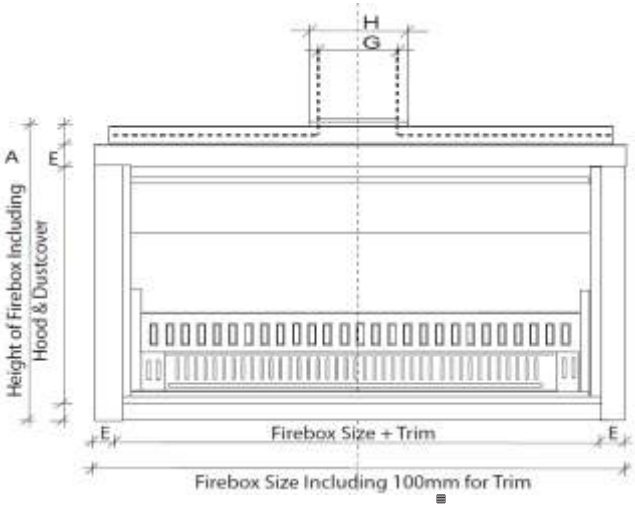

Ribbed Grill Front
Decor Legs
Brushed Stainless Steel Standard 50mm Trim

Ribbed Grill Front
Villa Legs
Brushed Stainless Steel Standard 50mm Trim

Thermoflow Fireplace Clearances

Thermoflow Fireplace Dimensions

Fire Size	A Height of Fire Box	B Height to Hood	C Depth of Fire Box	D Depth of Fire Box with Cover	E Trim Size	G Flue Inner Size	H Flue Liner Size
0450 to 0650	630	730	420	450	50	150	200
0700 to 0750	630	730	420	450	50	175	225
0800 to 0850	630	730	420	450	50	200	250
0900 to 1050	630	730	420	450	50	250	300
1100 to 1200	630	730	420	450	50	275	325
1500	630	730	420	450	50	300	350