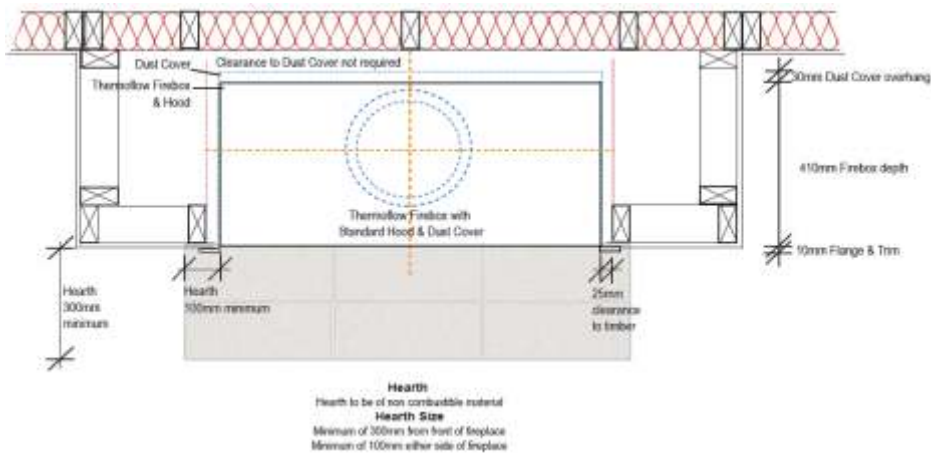

Thermoflow Fireplace Clearances