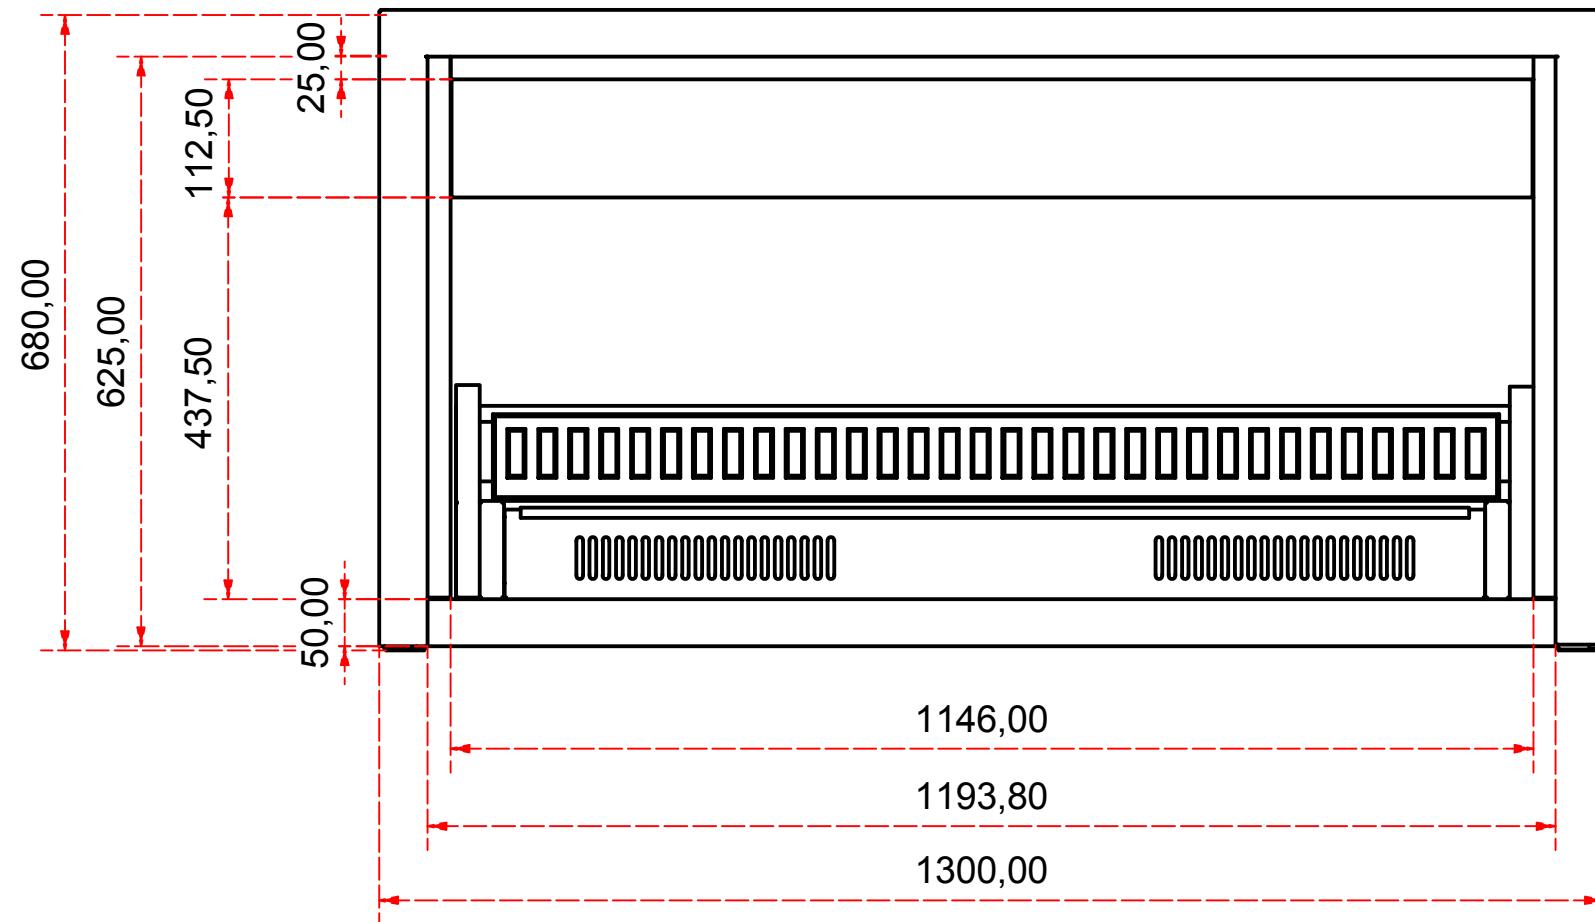

Designed by SJones	Date 3/11/2015	Material	Tolerance + / - .25mm
Living Flame	Aura 1200 Traditional Fireplace Elevations		Checked by PJ 20 05 - A 1200
	Aura 1200 Traditional Outdoor Fireplace		Edition Rv !
			Sheet 2 / 18