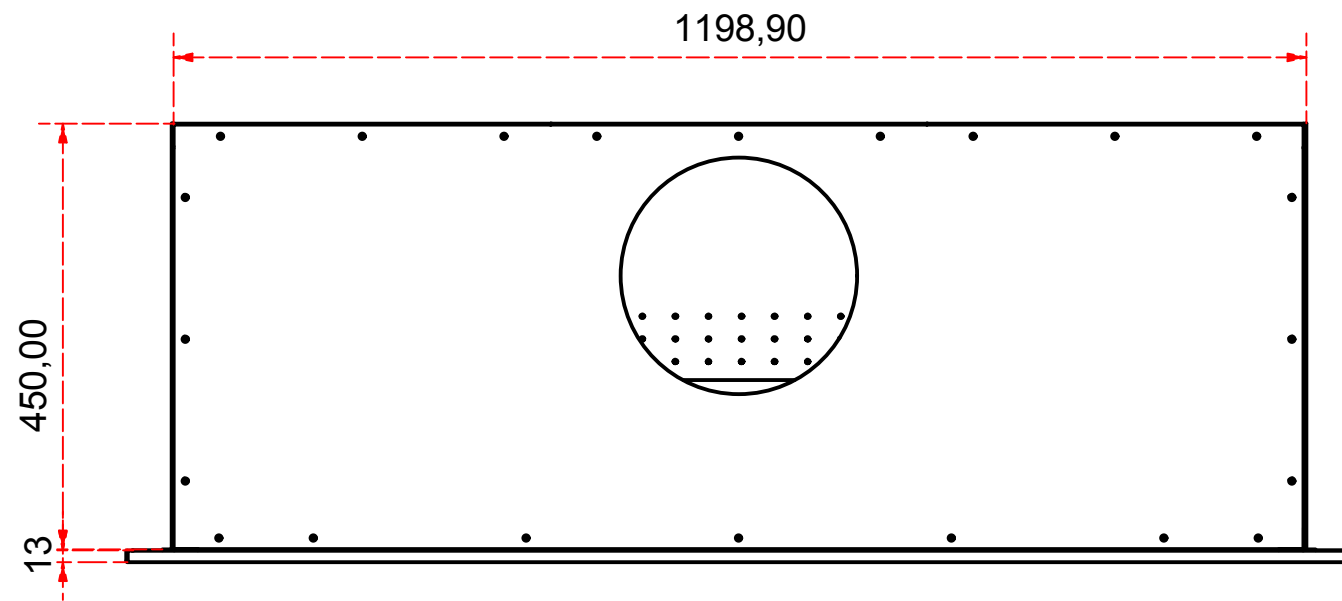

Designed by SJones	Date 3/11/2015	Material	Tolerance + / - .25mm
Living Flame	Aura 1200 Traditional Fireplace Elevations		Checked by PJ 20 05 - A 1200
	Aura 1200 Traditional Outdoor Fireplace		Edition Rv !
			Sheet 2 / 18