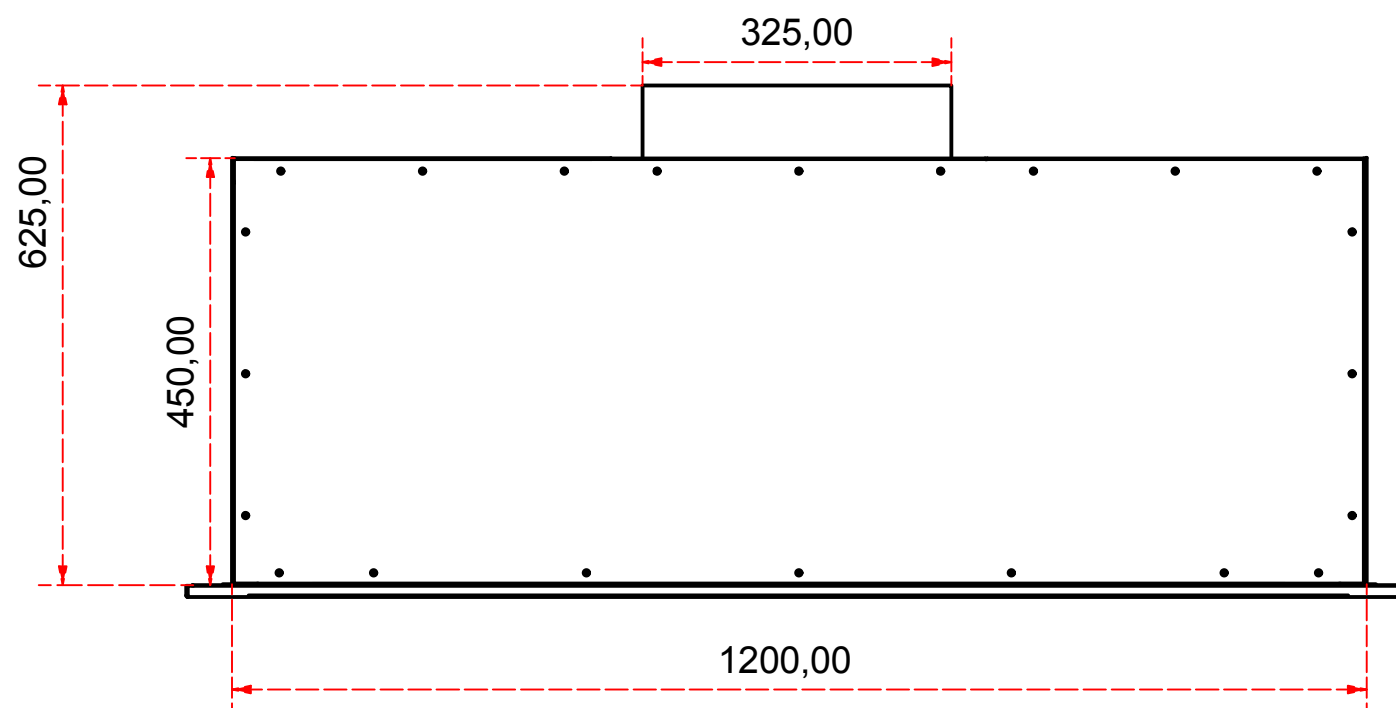

Designed by Sjones	Date 19/05/2020	Material	Tolerance + / - .25mm
Living Flame	Aura 1200 Traditional Reat Exit Fireplace Elevations		Checked by PJ 20 05 A1200 RE
	Aura 1200 Traditional Rear Exit Outdoor Fireplace Options		Edition Rv 1
			Sheet 2 / 2