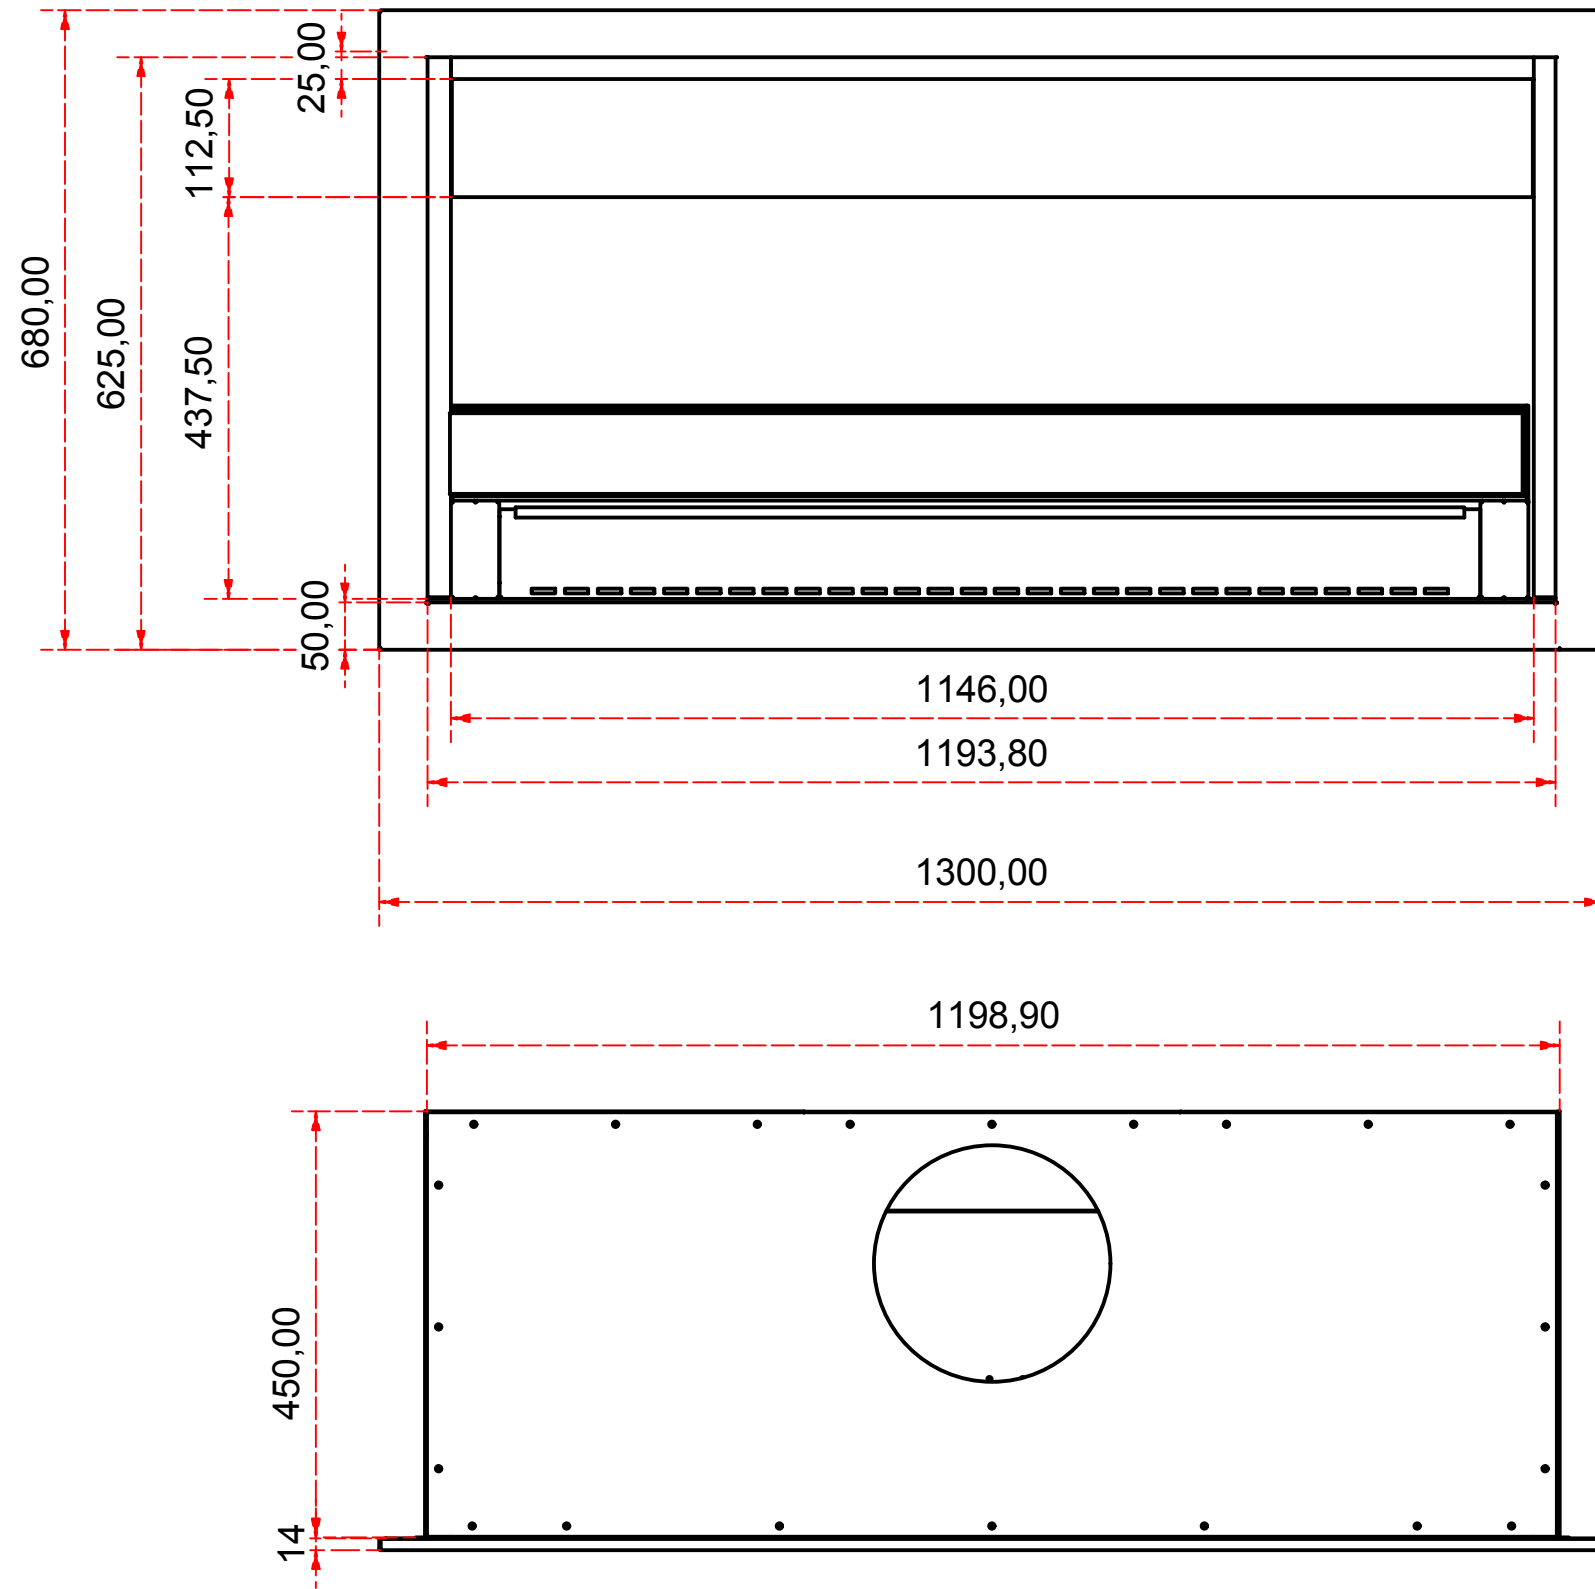

Designed by SJones	Date 3/11/2015	Material	Tolerance + / - .25mm
Living Flame	Aura 1200 Traditional Fireplace Elevations		Checked by PJ 20 05 - A 1200
	Aura 1200 Traditional Outdoor Fireplace		Edition Rv !
			Sheet 2 / 18

Designed by SJones	Date 3/11/2015	Material	Tolerance + / - .25mm
Living Flame	Aura 1200 Moderne Fireplace Elevations		Checked by PJ 20 05 - A 1200 M
	Aura 1200 Moderne Outdoor Fireplace		Edition Rv !
			Sheet 2 / 18