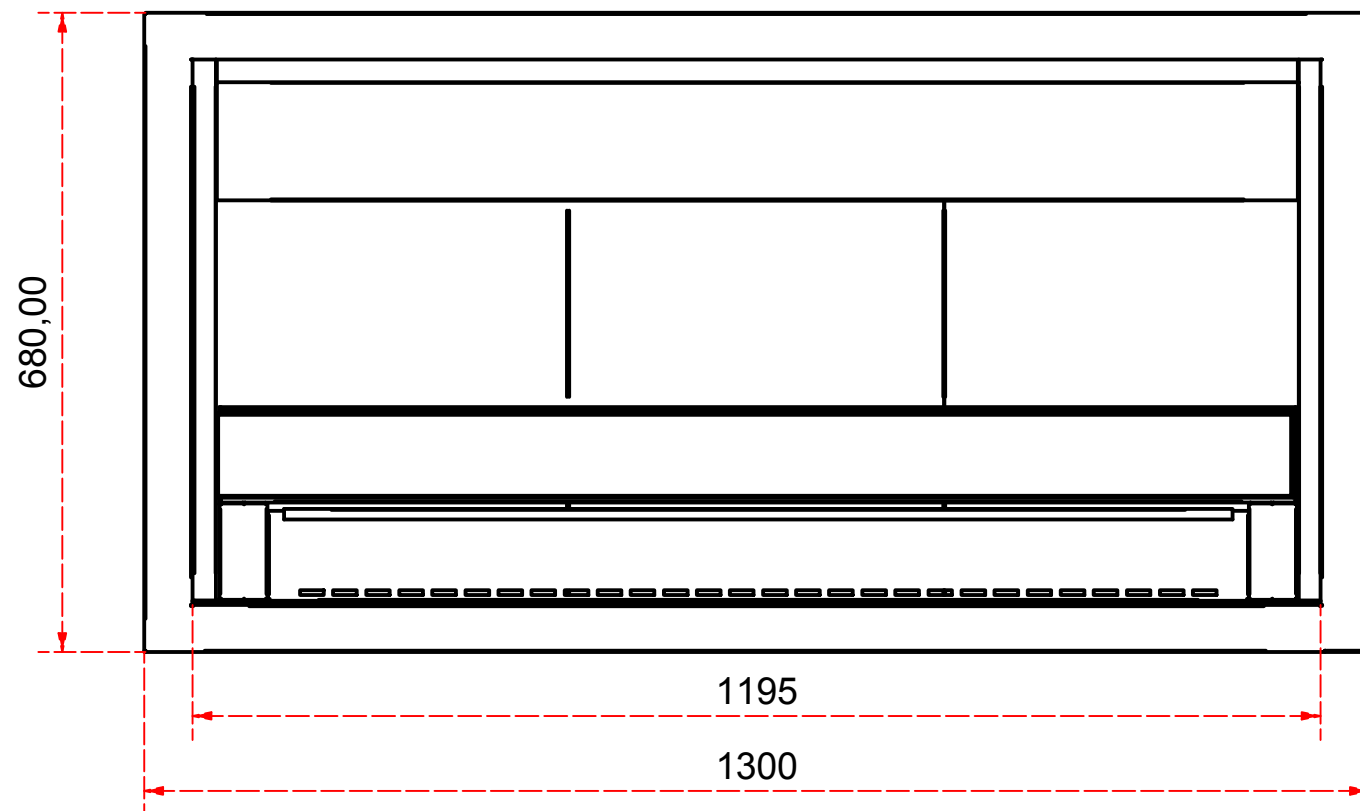

Designed by Sjones	Date 19/05/2020	Material	Tolerance + / - .25mm
Living Flame	Aura 1200 Moderne Reat Exit Fireplace Elevations		Checked by PJ 20 05 A1200 MRE
	Aura 1200 Moderne Rear Exit Outdoor Fireplace		Edition Rv 1
			Sheet 2 / 2