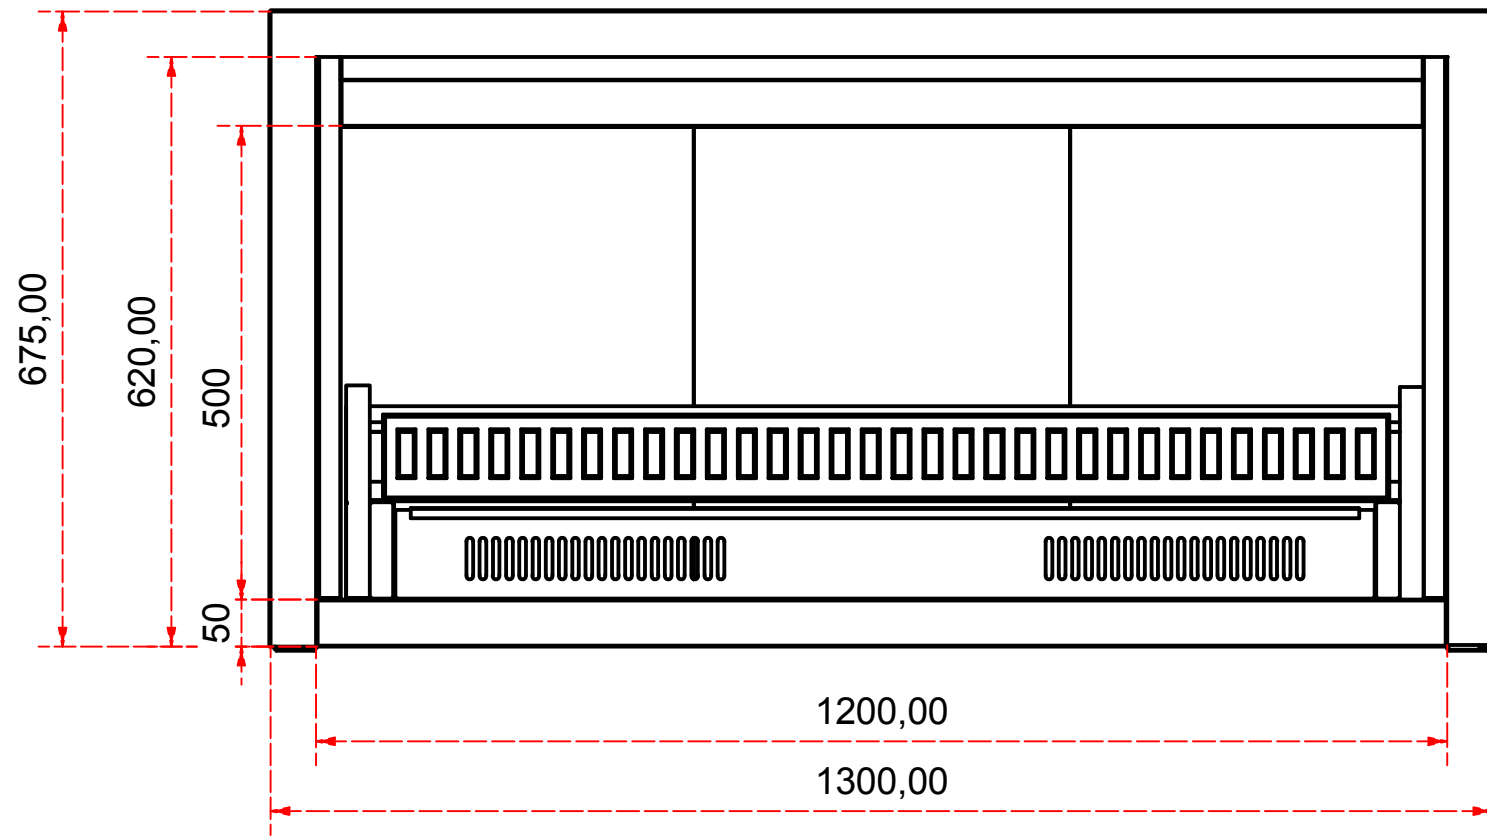

Designed by SJones	Date 19/05/2020	Material	Tolerance + / - .25mm
Living Flame	Aura 1200 Traditional Unflued Outdood Fireplace Elevations		Checked by PJ 20 05 A1200 UF
	Aura 1200 Traditional Unflued Outdood Fireplace		Edition Rv 1
			Sheet 2 / 2