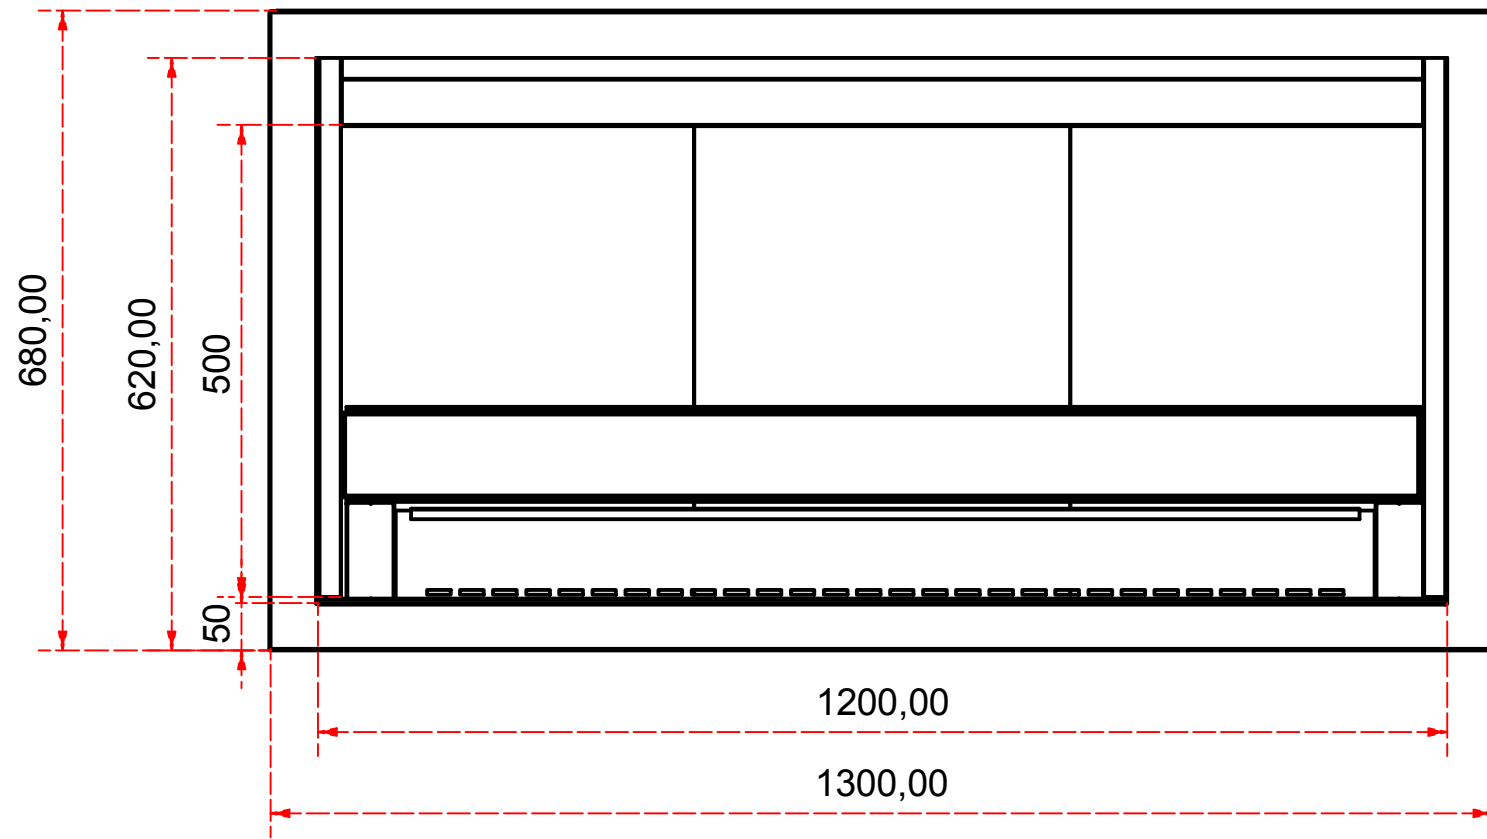

Designed by SJones	Date 19/05/2020	Material	Tolerance + / - .25mm
Living Flame	Aura 1200 Moderne Unflued Outdood Fireplace Elevations		Checked by PJ 20 05 A1200 MUF
	Aura 1200 Morderne Unflued Outdood Fireplace		Edition Rv 1
			Sheet 2 / 2