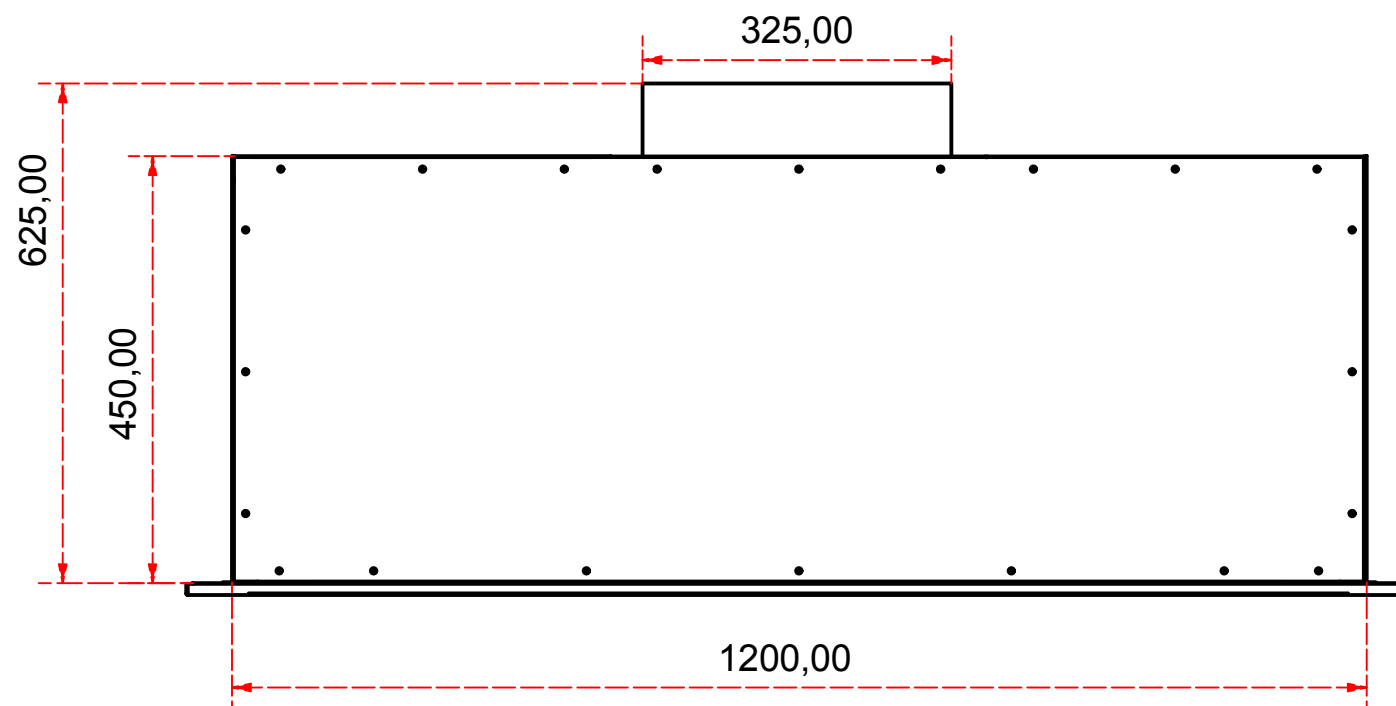

Designed by Sjones	Date 19/05/2020	Material	Tolerance + / - .25mm
Living Flame	Aura 1200 Moderne Reat Exit Fireplace Elevations		Checked by PJ 20 05 A1200 MRE
	Aura 1200 Moderne Rear Exit Outdoor Fireplace		Edition Rv 1
			Sheet 2 / 2