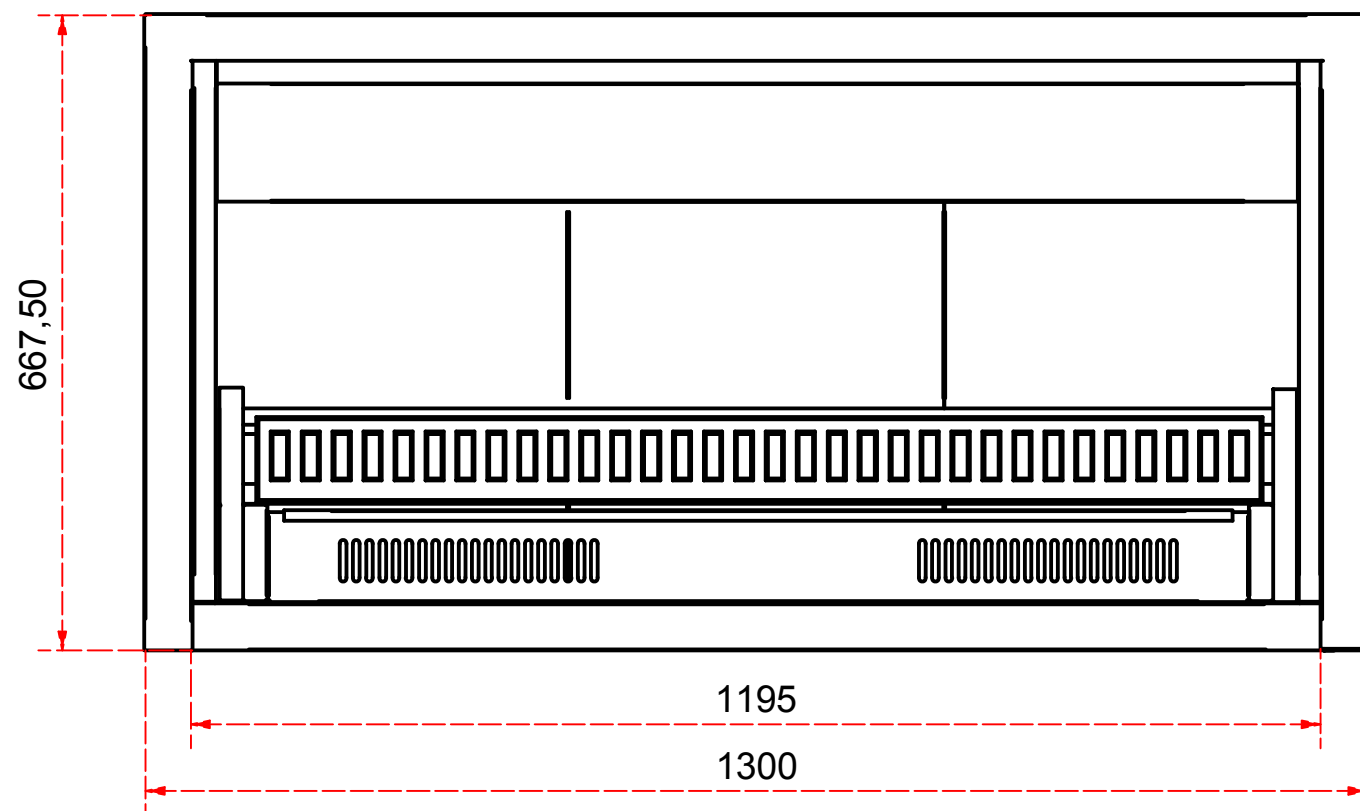

Designed by Sjones	Date 19/05/2020	Material	Tolerance + / - .25mm
Living Flame	Aura 1200 Traditional Reat Exit Fireplace Elevations		Checked by PJ 20 05 A1200 RE
	Aura 1200 Traditional Rear Exit Outdoor Fireplace Options		Edition Rv 1
			Sheet 2 / 2