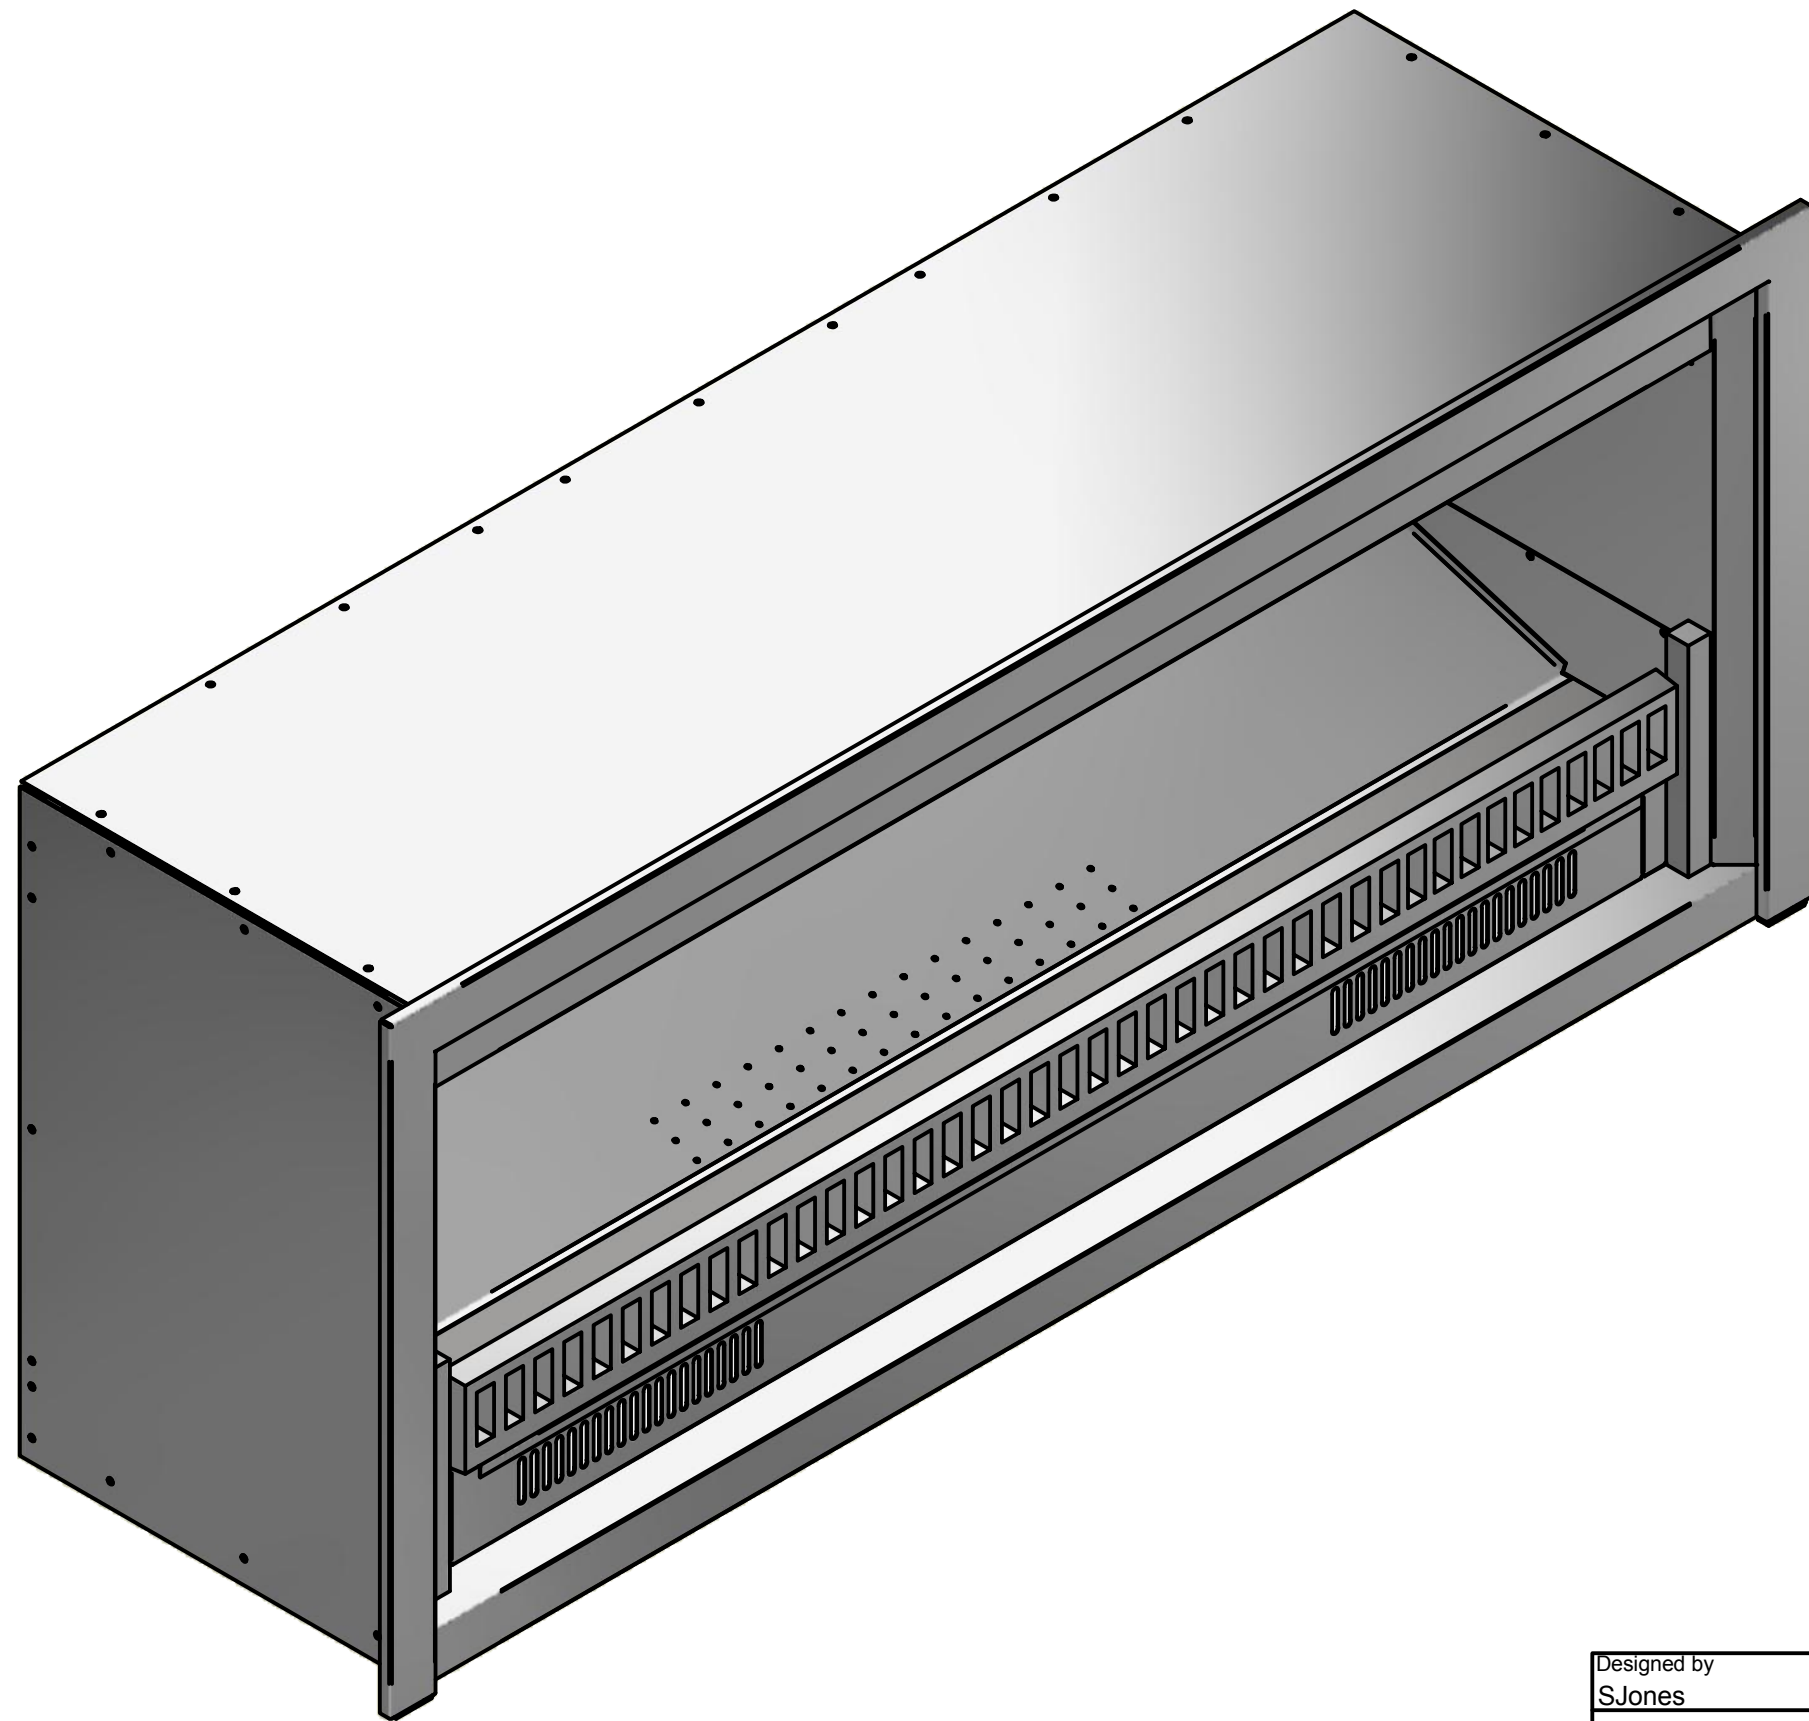

Designed by SJones	Date 19/05/2020	Material	Tolerance + / - .25mm
Living Flame	Aura 1500 Traditional Unflued Outdood Fireplace		Checked by PJ 20 05 A1500 UF
	Aura 1500 Traditional Unflued Outdood Fireplace		Edition Rv 1
			Sheet 1 / 2