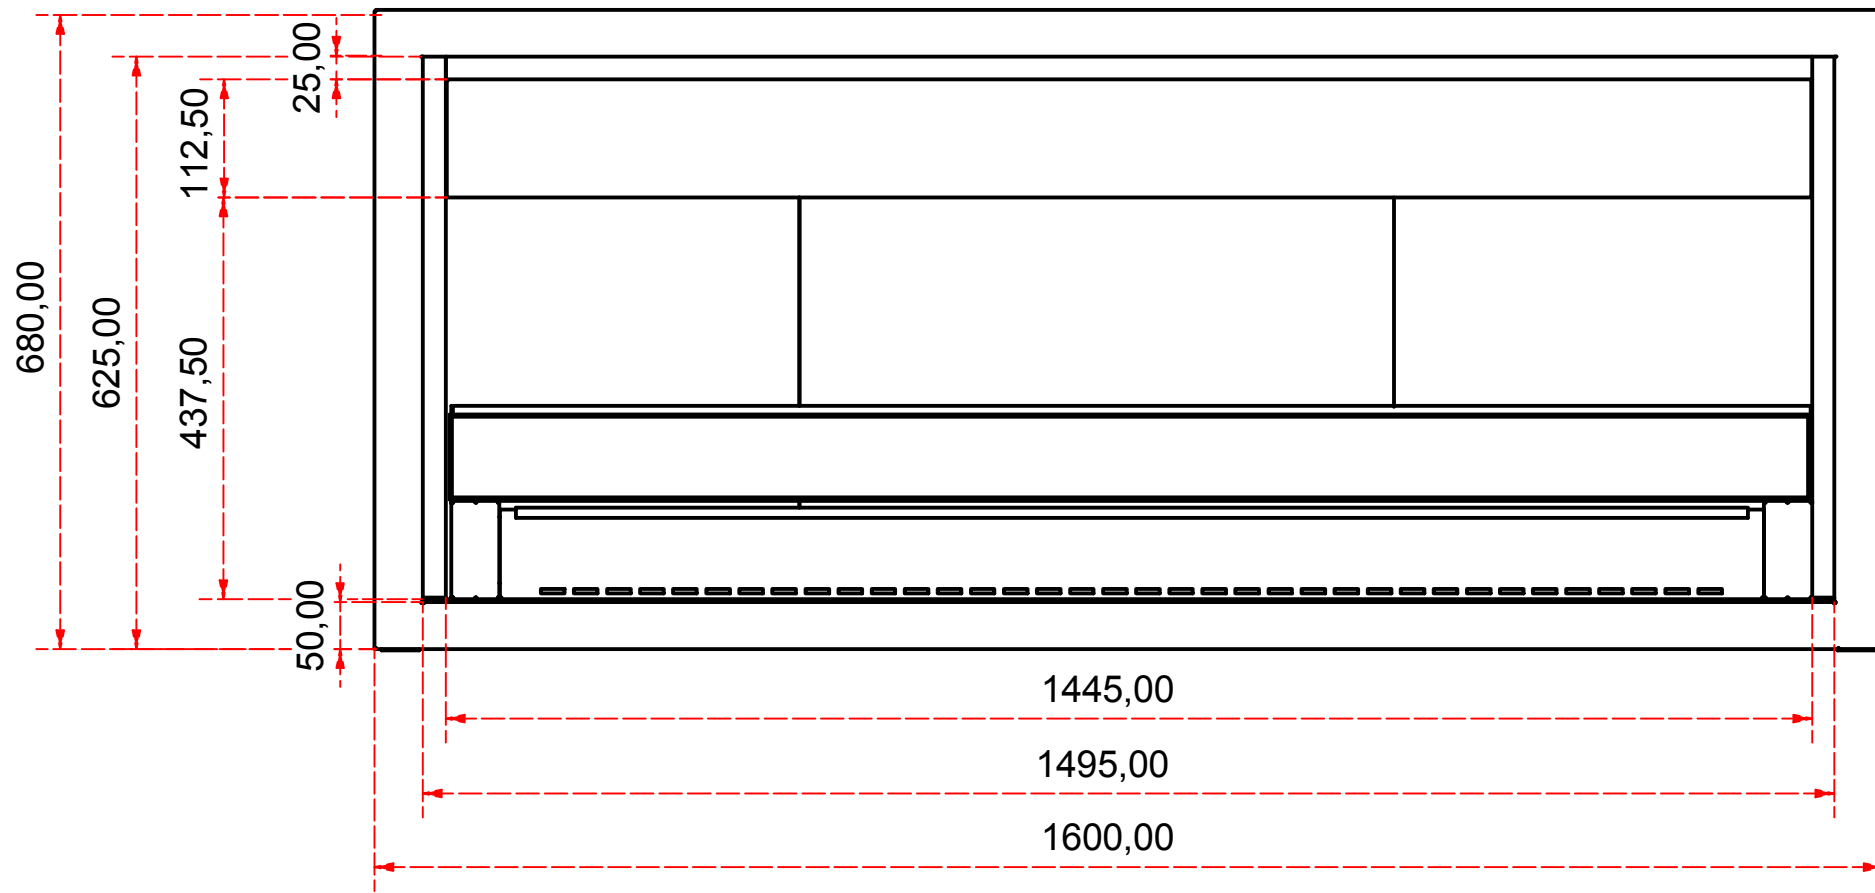

Designed by SJones	Date 3/11/2015	Material	Tolerance + / - .25mm
Living Flame	Aura 1500 Moderne Fireplace Elevations		Checked by PJ 20 05 - A 1500 M
	Aura 1500 Moderne Outdoor Fireplace		Edition Rv ! Sheet 2 / 18