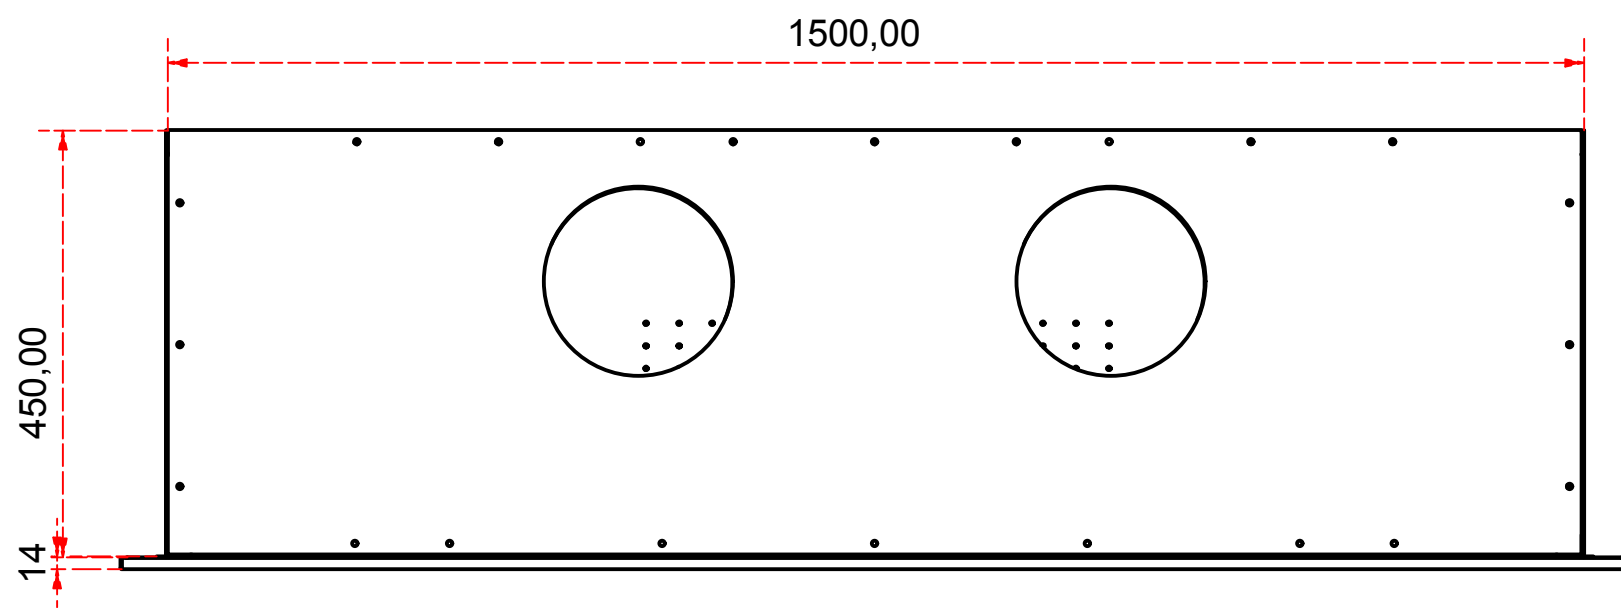

Designed by SJones	Date 3/11/2015	Material	Tolerance + / - .25mm
Living Flame	Aura 1500 Moderne Fireplace Elevations		Checked by PJ 20 05 - A 1500 M
	Aura 1500 Moderne Outdoor Fireplace		Edition Rv ! Sheet 2 / 18