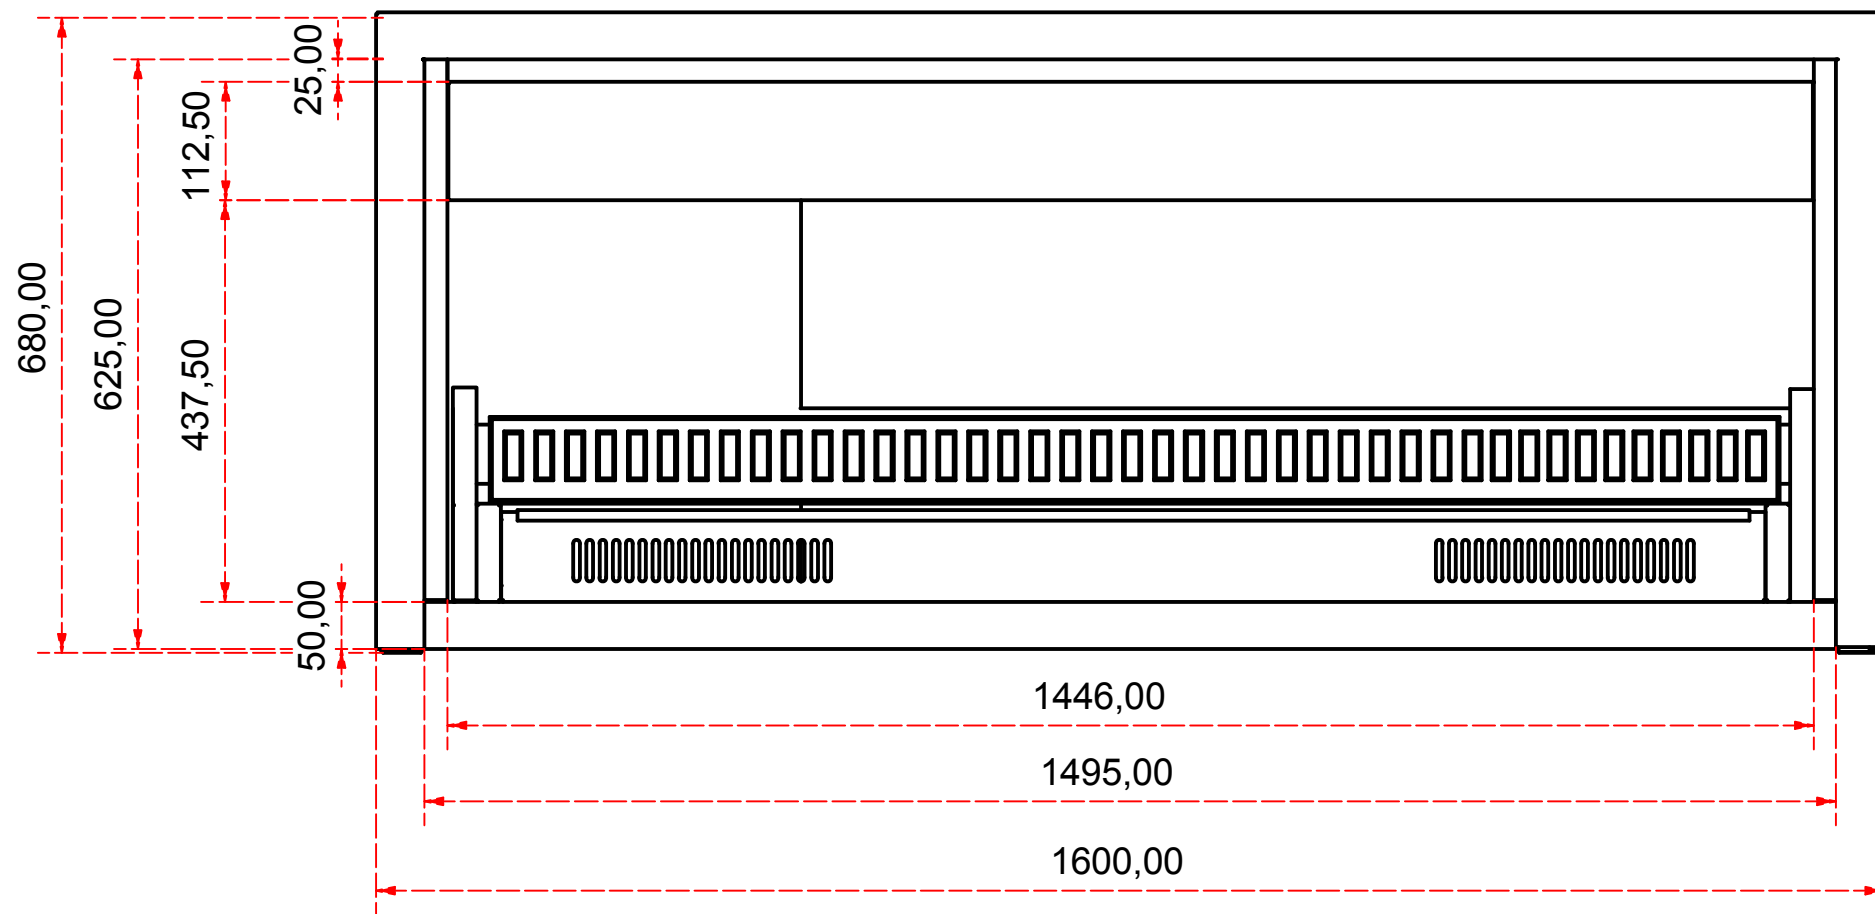

Designed by SJones	Date 3/11/2015	Material	Tolerance + / - .25mm
Living Flame	Aura 1500 Traditional Fireplace Elevations		Checked by PJ 20 05 - A 1500 T
	Aura 1500 Traditional Outdoor Fireplace		Edition Rv ! Sheet 2 / 18