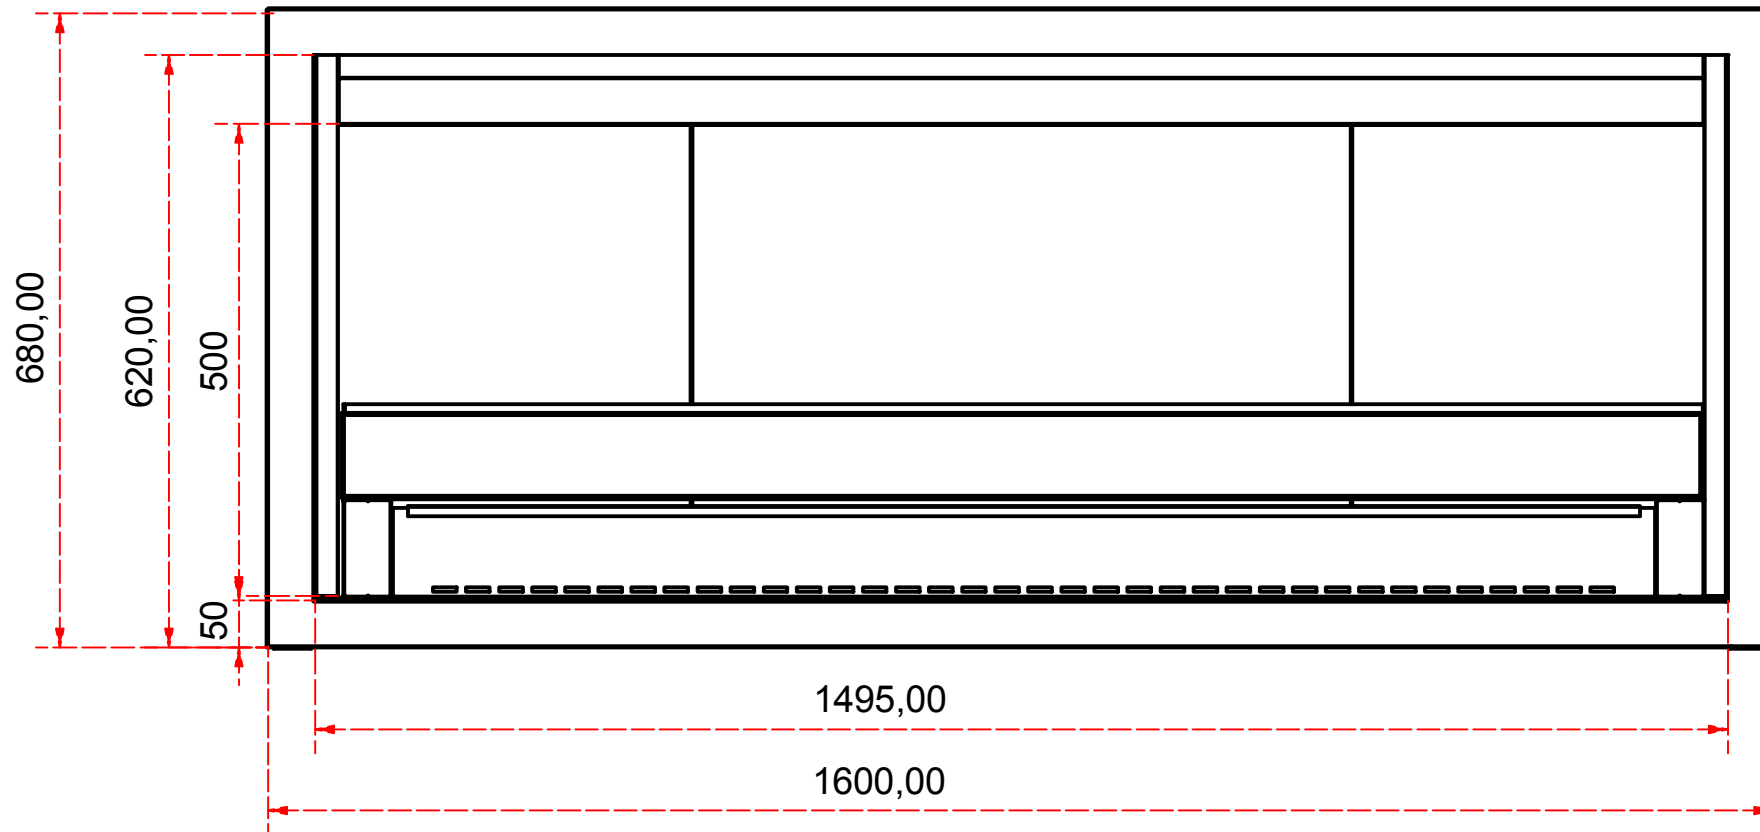

Designed by SJones	Date 19/05/2020	Material	Tolerance + / - .25mm
Living Flame	Aura 1500 Moderne Unflued Outdood Fireplace Elevations		Checked by PJ 20 05 A1500 MUF
	Aura 1500 Moderne Unflued Outdood Fireplace		Edition Rv 1
			Sheet 2 / 2