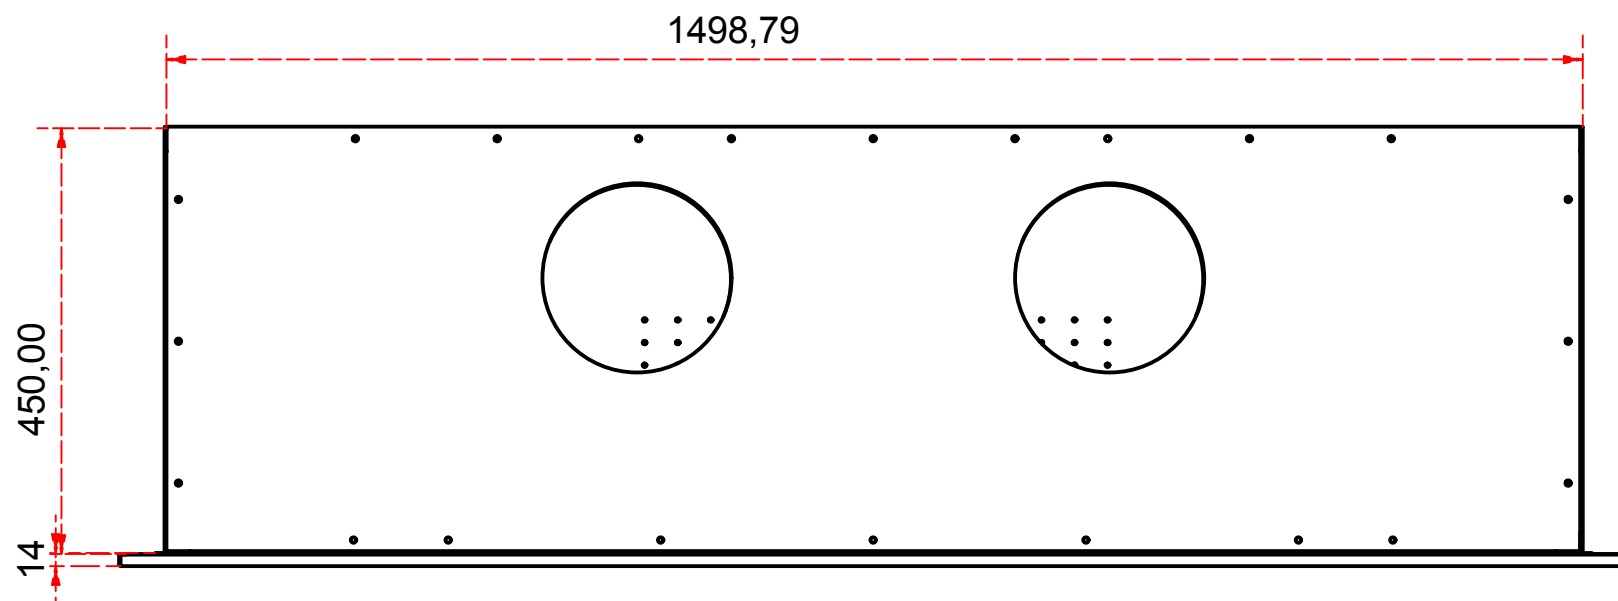

Designed by SJones	Date 3/11/2015	Material	Tolerance + / - .25mm
Living Flame	Aura 1500 Traditional Fireplace Elevations		Checked by PJ 20 05 - A 1500 T
	Aura 1500 Traditional Outdoor Fireplace		Edition Rv ! Sheet 2 / 18