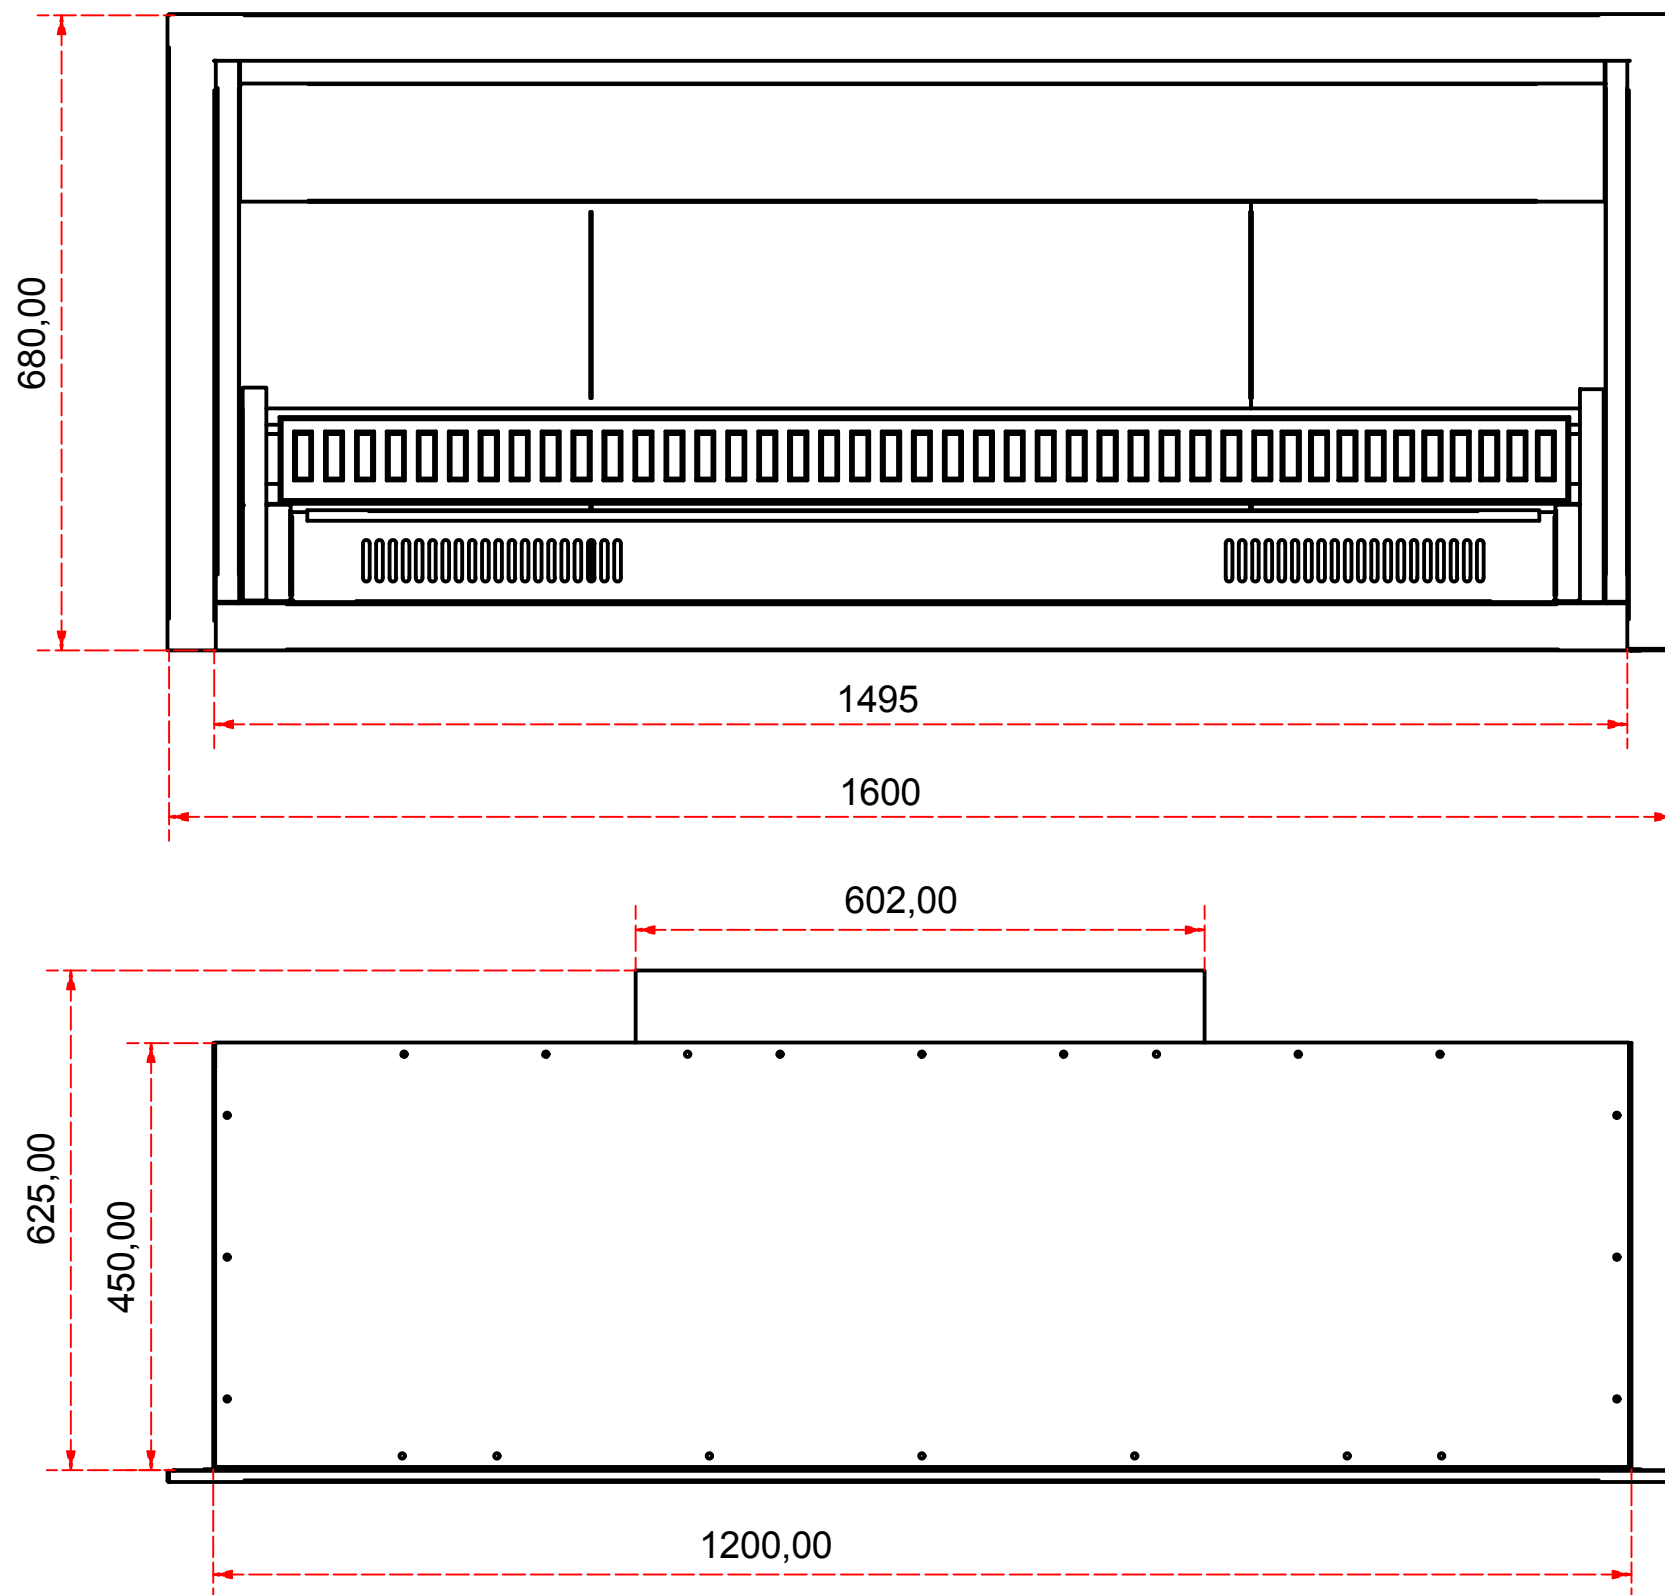

Designed by Sjones	Date 19/05/2020	Material	Tolerance + / - .25mm
Living Flame	Aura 1500 Traditional Reat Exit Fireplace Elevations		Checked by PJ 20 05 A1500 RE
	Aura 1500 Traditional Rear Exit Outdoor Fireplace		Edition Rv 1
			Sheet 2 / 2