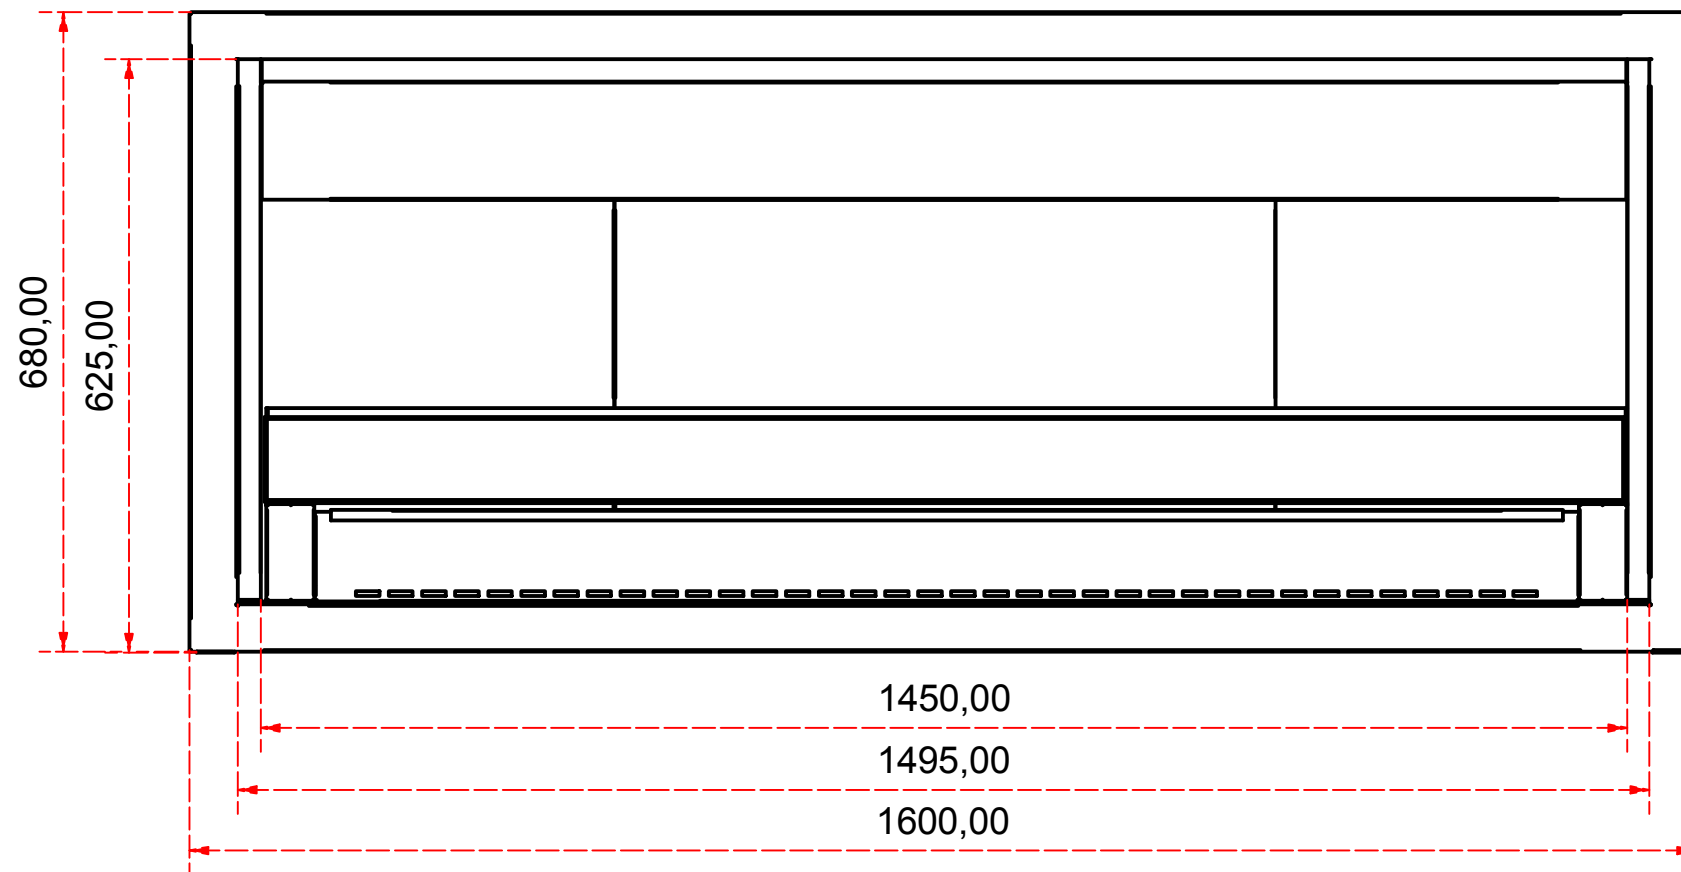

Designed by Sjones	Date 19/05/2020	Material	Tolerance + / - .25mm
Living Flame	Aura 1500 Moderne Reat Exit Fireplace Elevations		Checked by PJ 20 05 A1500 MRE
	Aura 1500 Moderne Rear Exit Outdoor Fireplace		Edition Rv 1
			Sheet 2 / 2