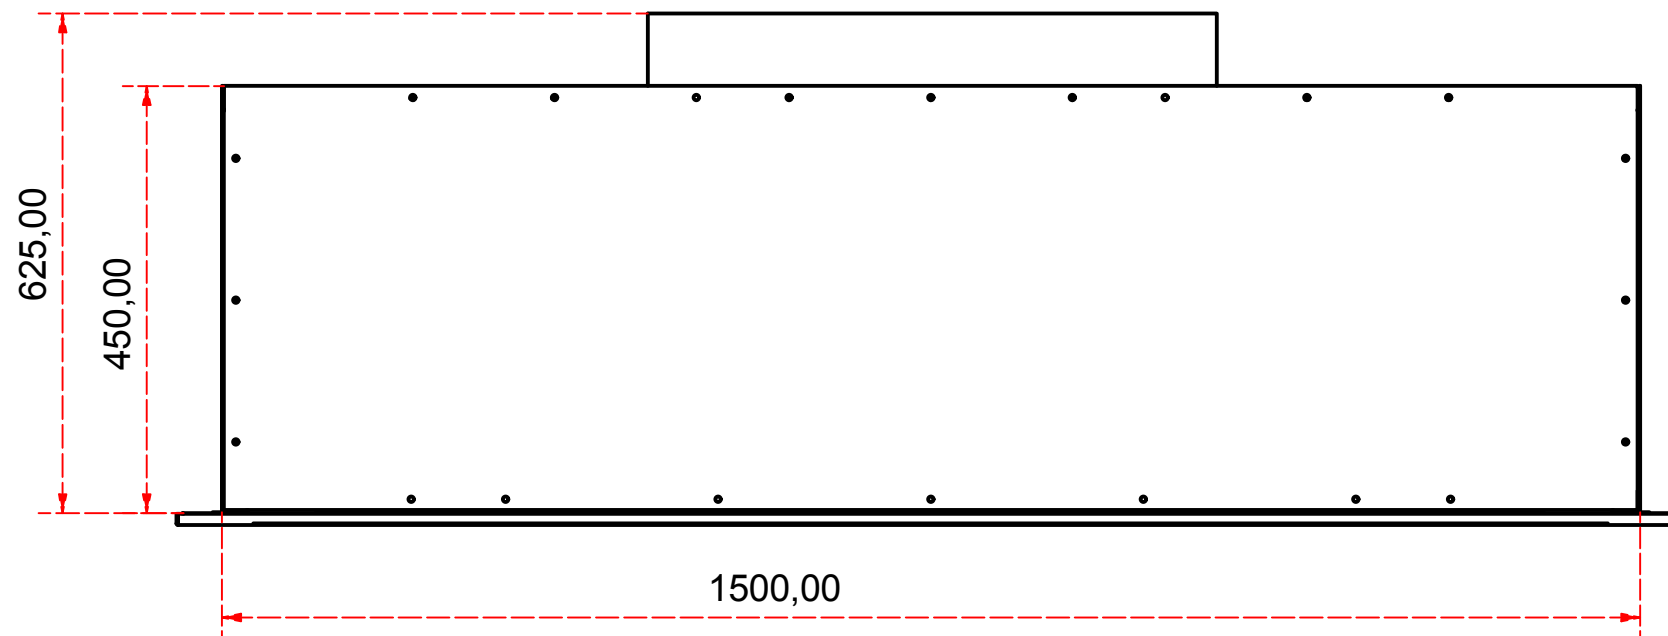

Designed by Sjones	Date 19/05/2020	Material	Tolerance + / - .25mm
Living Flame	Aura 1500 Moderne Reat Exit Fireplace Elevations		Checked by PJ 20 05 A1500 MRE
	Aura 1500 Moderne Rear Exit Outdoor Fireplace		Edition Rv 1
			Sheet 2 / 2