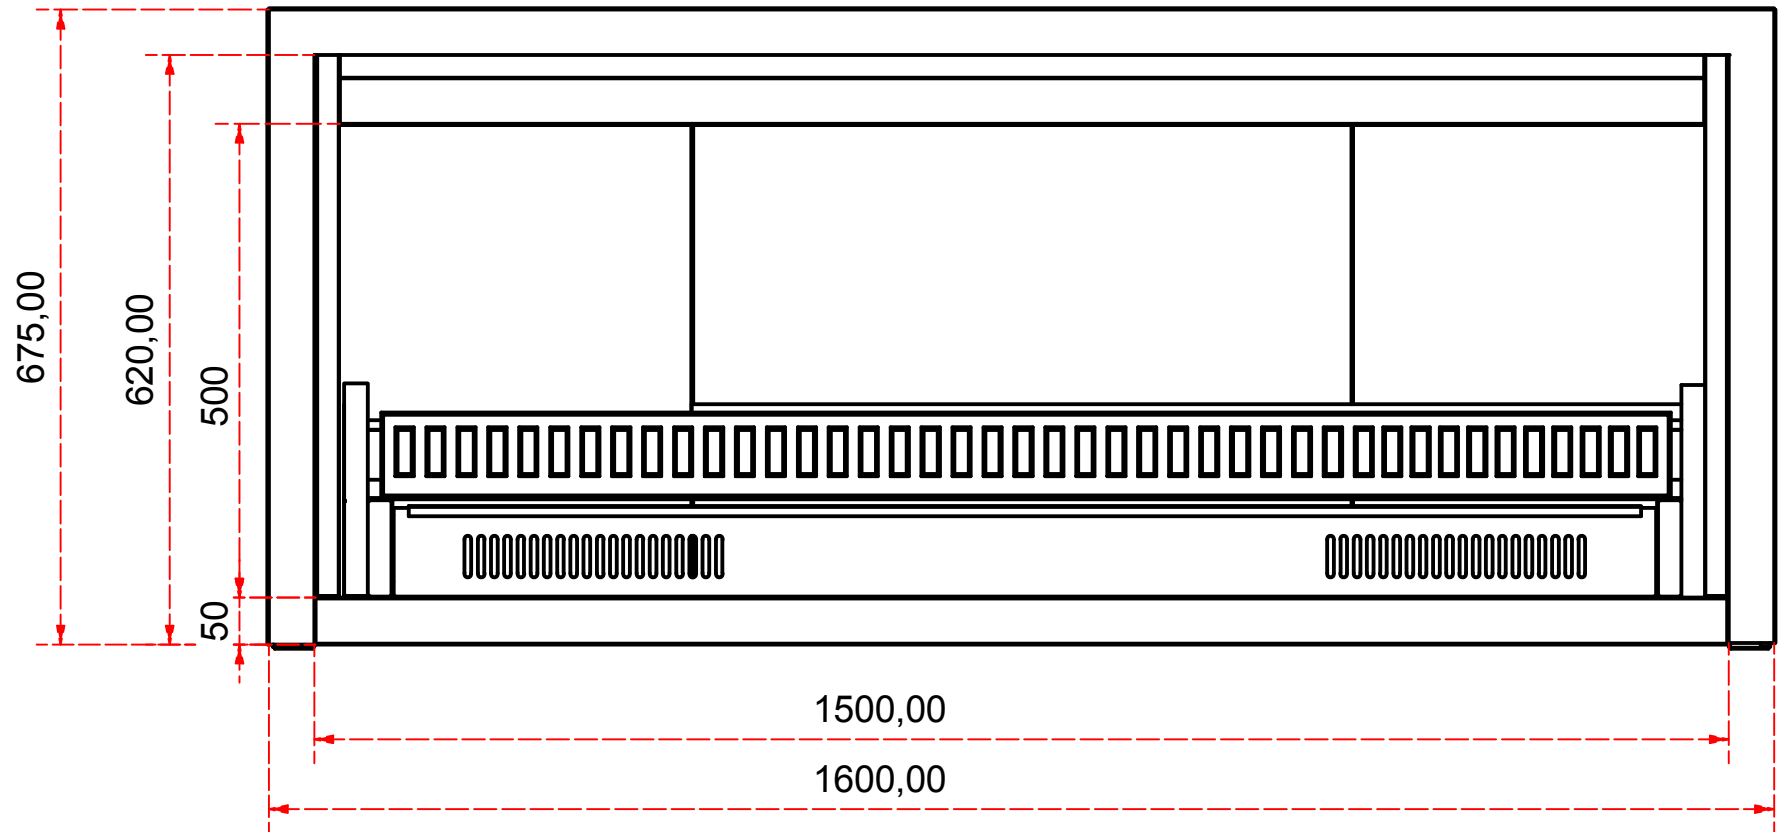

Designed by SJones	Date 19/05/2020	Material	Tolerance + / - .25mm
Living Flame	Aura 1500 Traditional Unflued Outdood Fireplace Elevations		Checked by PJ 20 05 A1500 UF
	Aura 1500 Traditional Unflued Outdood Fireplace		Edition Rv 1
			Sheet 2 / 2