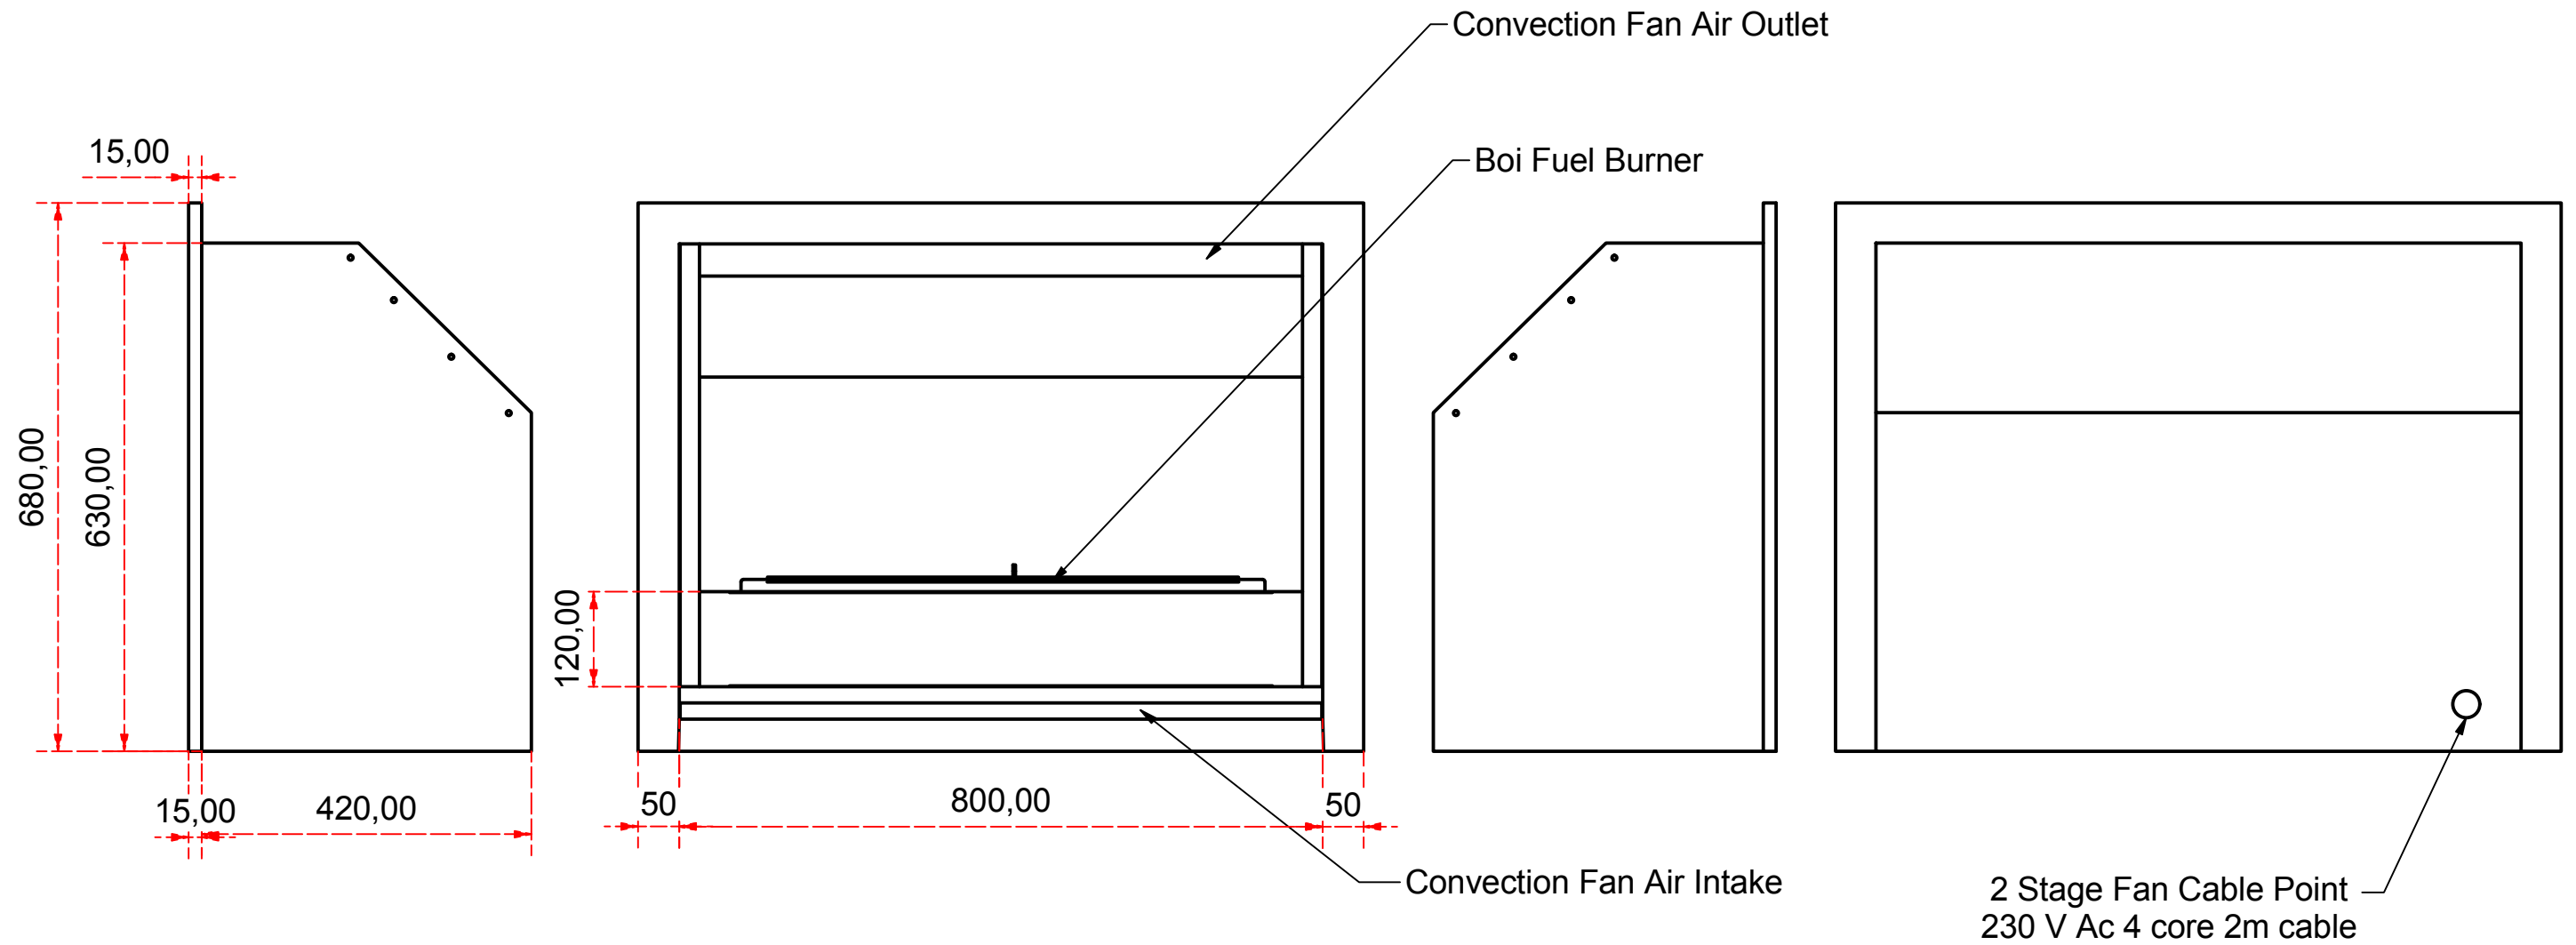

Designed by SJones	Date 14/06/2019	Material	Tolerance + / - .25mm
Living Flame	Brooklyn 800 BioFlue	Checked by PJ 20 04 Brooklyn 800	
	Brooklyn Biofuel 800 Assembly	Edition Rv 1	Sheet 1 / 2

Designed by SJones	Date 14/06/2019	Material	Tolerance + / - .25mm
Living Flame	Brooklyn BioFuel 800		Checked by PJ 20 04 Brooklyn 800
	Brooklyn Biofuel 800 Assembly		Edition Rv 1
			Sheet 2 / 2