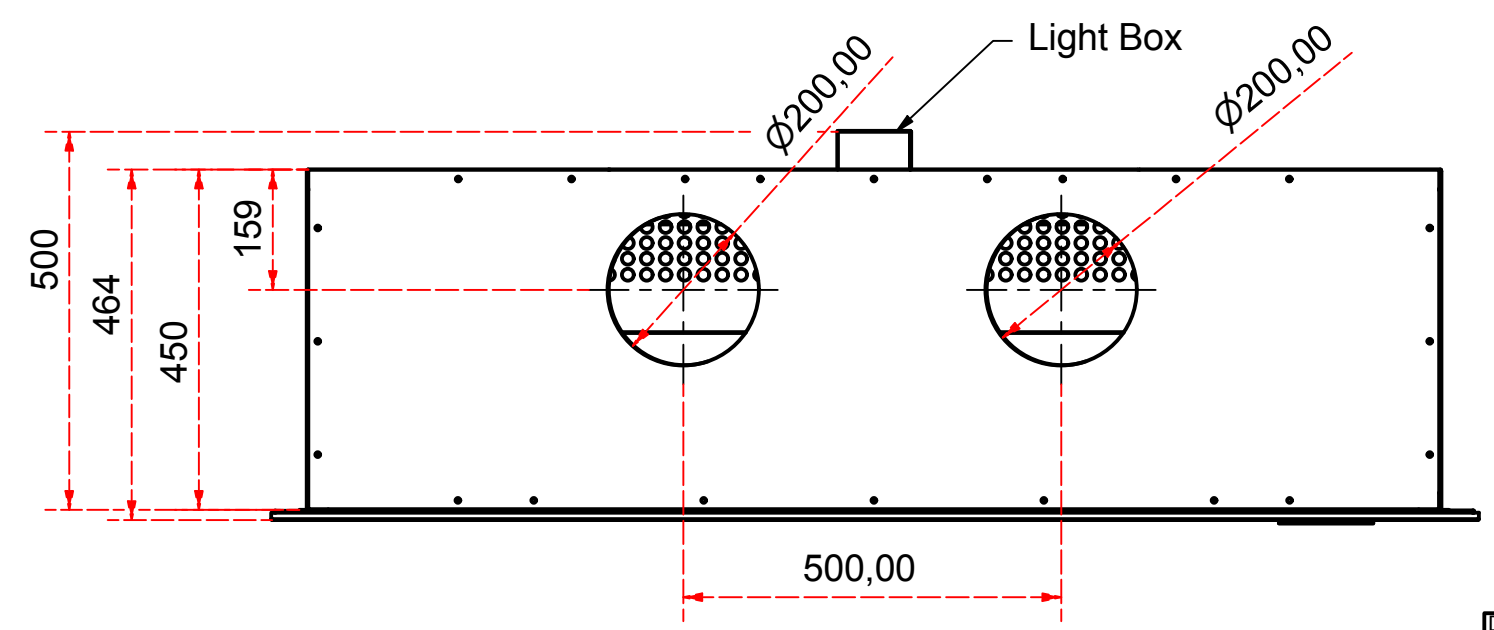

Designed by SJones	Date 18/05/2020	Material	Tolerance + / - .25mm
Living Flame	Chef 1500 Cook On Fireplace		Checked by PJ 20 05 CF 1500
	Chef 1500 Cook On Fireplace		Edition RV 1
			Sheet 1 / 2

Designed by SJones	Date 18/05/2020	Material	Tolerance + / - .25mm
Living Flame	Chef 1500 Cook On Fireplace Elevations		Checked by PJ 20 05 CF 1500
	Chef 1500 Cook On Fireplace		Edition RV 1
			Sheet 2 / 2