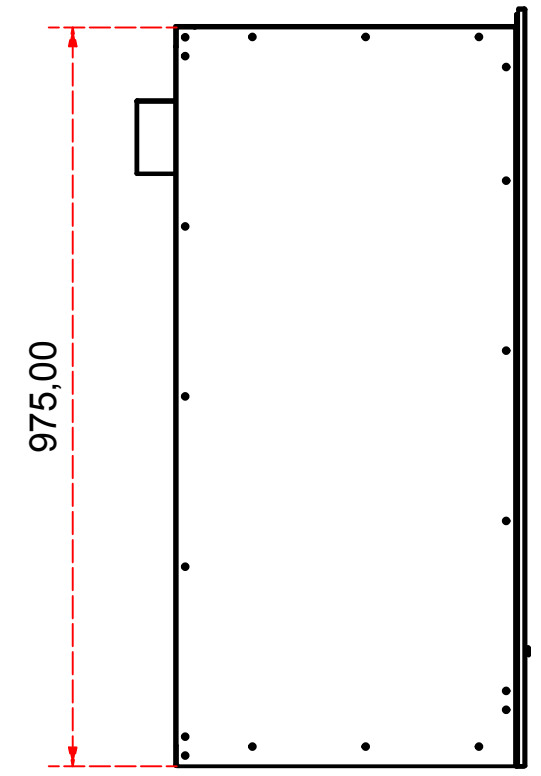

Designed by SJones	Date 18/05/2020	Material	Tolerance + / - .25mm
Living Flame	Chef 1500 Cook On Fireplace		Checked by PJ 20 05 CF 1500
	Chef 1500 Cook On Fireplace		Edition RV 1
			Sheet 1 / 2

Designed by SJones	Date 18/05/2020	Material	Tolerance + / - .25mm
Living Flame	Chef 1500 Cook On Fireplace Elevations		Checked by PJ 20 05 CF 1500
	Chef 1500 Cook On Fireplace		Edition RV 1
			Sheet 2 / 2