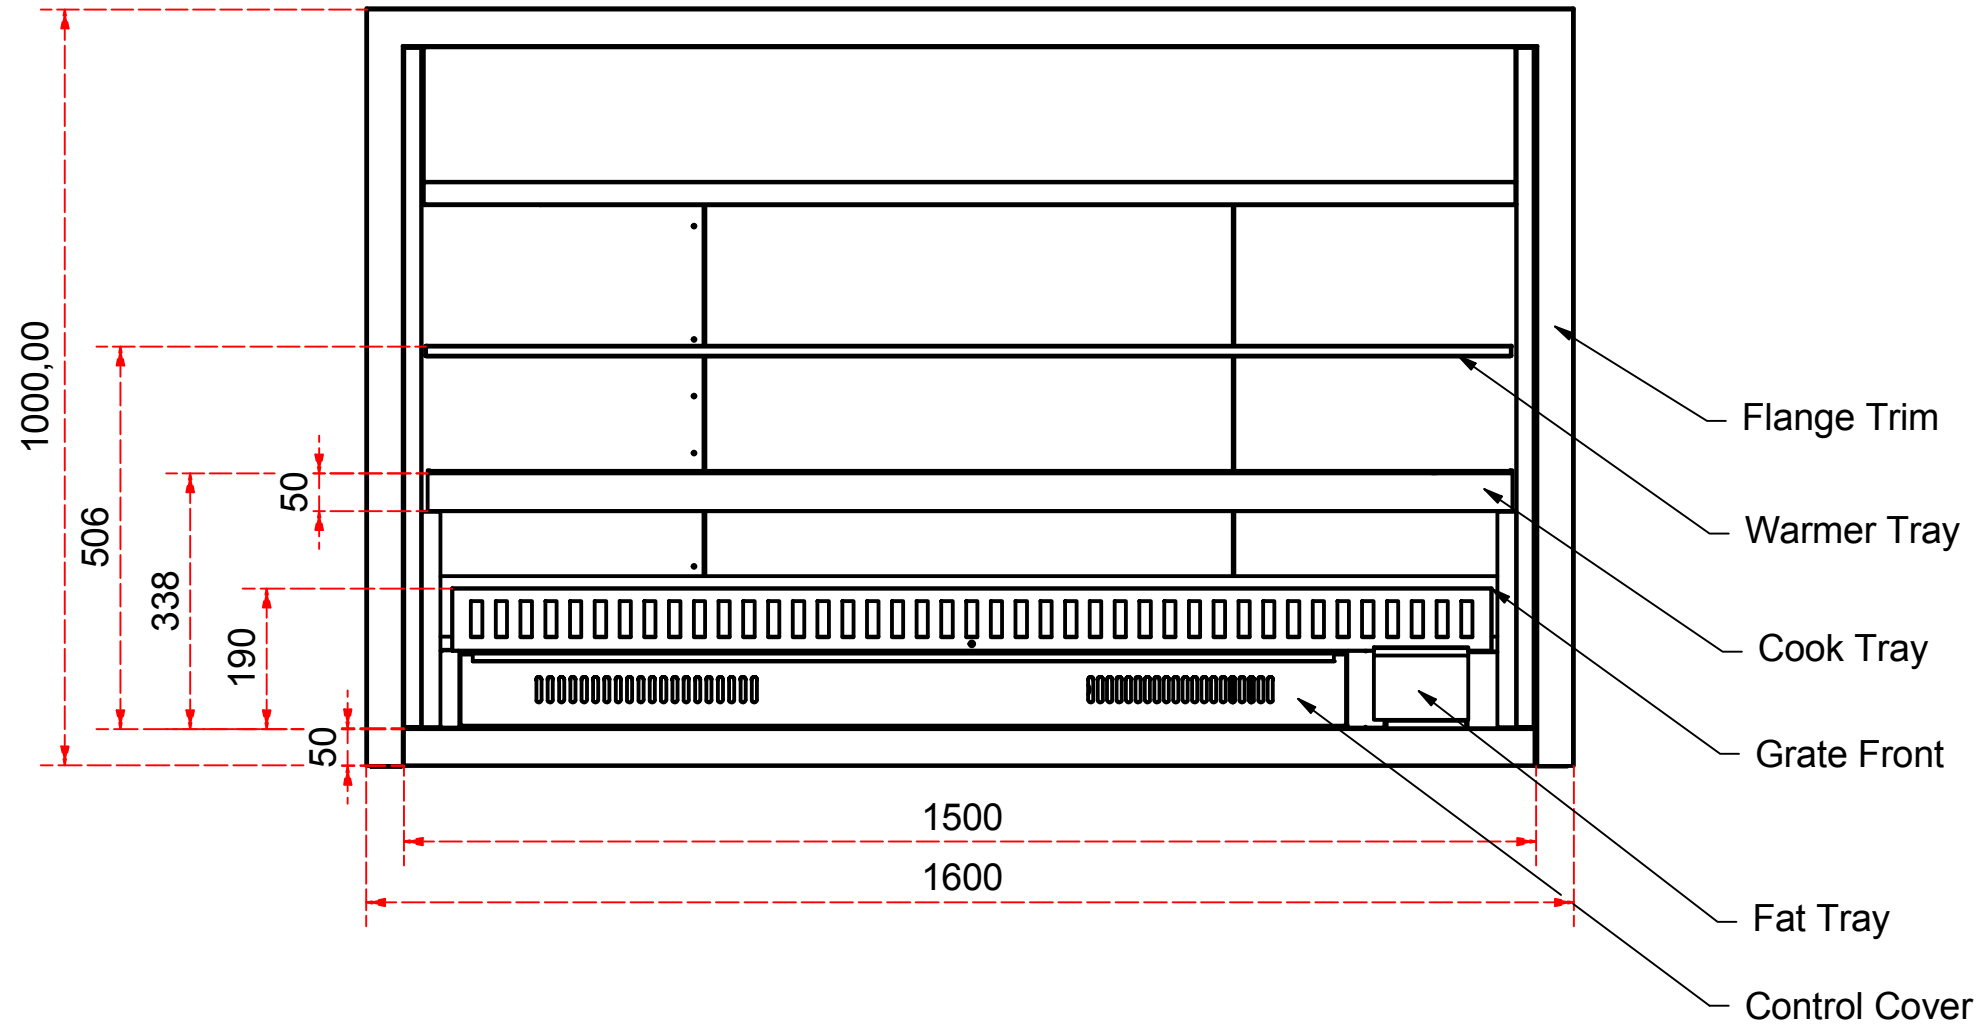

Designed by SJones	Date 18/05/2020	Material	Tolerance + / - .25mm
Living Flame	Chef 1500 Cook On Fireplace		Checked by PJ 20 05 CF 1500
	Chef 1500 Cook On Fireplace		Edition RV 1
			Sheet 1 / 2

Designed by SJones	Date 18/05/2020	Material	Tolerance + / - .25mm
Living Flame	Chef 1500 Cook On Fireplace Elevations		Checked by PJ 20 05 CF 1500
	Chef 1500 Cook On Fireplace		Edition RV 1
			Sheet 2 / 2