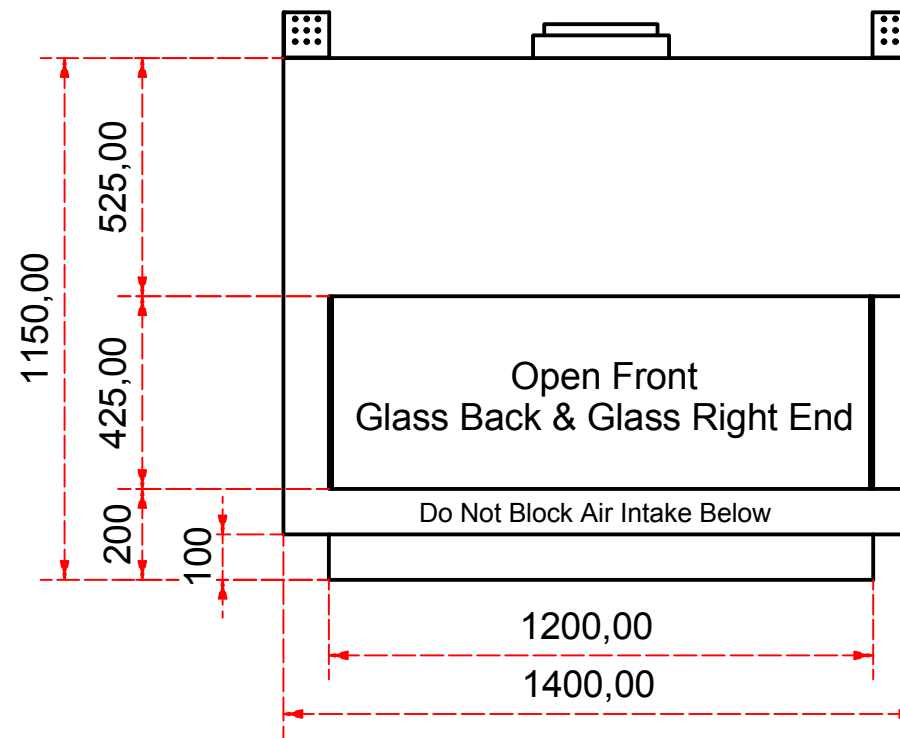

Designed by SJones	Date 31/12/2019	Material	Tolerance + / - .25mm
Living Flame	ES Vista1200 glass back & right end		Checked by PJ 20 04 ES 1200
	Eastside 1200 Fireplaces		Edition Rv 1
			Sheet 9 / 16