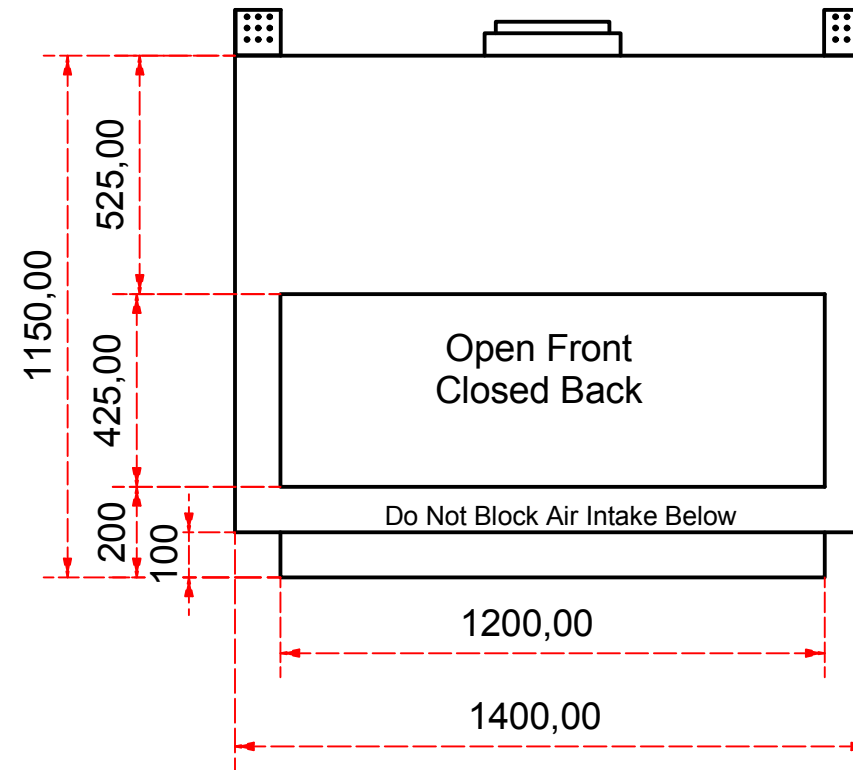

Designed by SJones	Date 31/12/2019	Material	Tolerance + / - .25mm
Living Flame	Eastside 1200 Fireplace Range		Checked by PJ 20 04 ES 1200
	Eastside 1200 Fireplaces	Edition Rv 1	Sheet 1 / 16

Designed by SJones	Date 31/12/2019	Material	Tolerance + / - .25mm
Living Flame	Eastside Nova 1200		Checked by PJ 20 04 ES 1200
	Eastside 1200 Fireplaces		Edition Rv 1
			Sheet 2 / 16