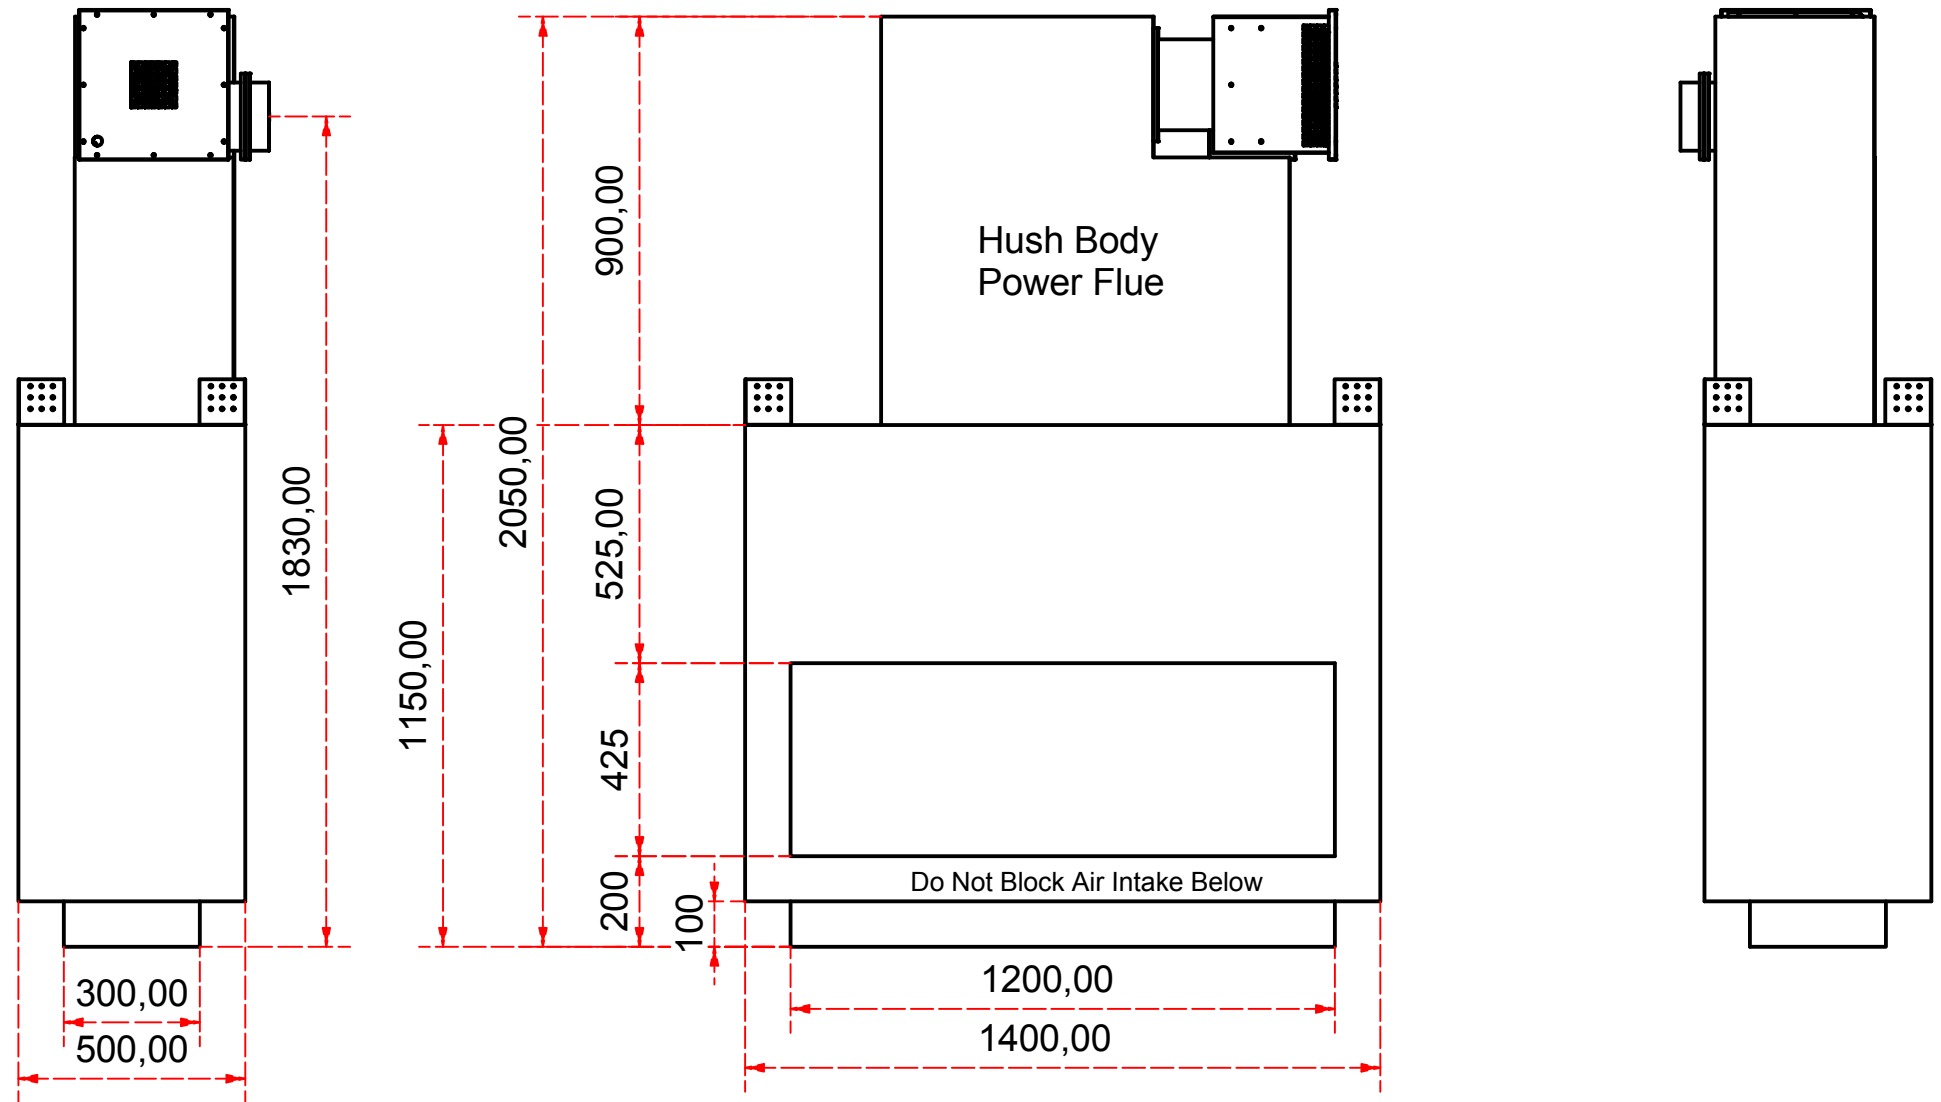

Designed by SJones	Date 31/12/2019	Material	Tolerance + / - .25mm
Living Flame	ES 1200 Hush Body & Power Flue Right Rear Outlet		Checked by PJ 20 04 ES 1200
	Eastside 1200 Fireplaces		Edition Rv 1
			Sheet 13 / 16