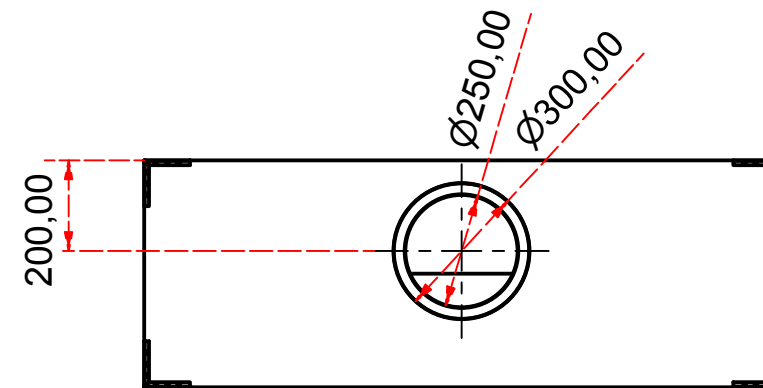

Designed by SJones	Date 31/12/2019	Material	Tolerance + / - .25mm
Living Flame	Eastside 1200 Fireplace Range		Checked by PJ 20 04 ES 1200
	Eastside 1200 Fireplaces	Edition Rv 1	Sheet 1 / 16

Designed by SJones	Date 31/12/2019	Material	Tolerance + / - .25mm
Living Flame	Eastside Nova 1200		Checked by PJ 20 04 ES 1200
	Eastside 1200 Fireplaces		Edition Rv 1
			Sheet 2 / 16