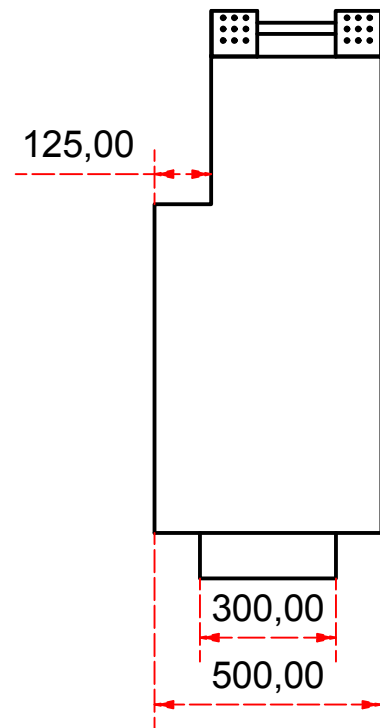

Designed by SJones	Date 31/12/2019	Material	Tolerance + / - .25mm
Living Flame	ES 1200 Screen Full Recess Option		Checked by PJ 20 04 ES 1200
	Eastside 1200 Fireplaces		Edition Rv 1
			Sheet 11 / 16