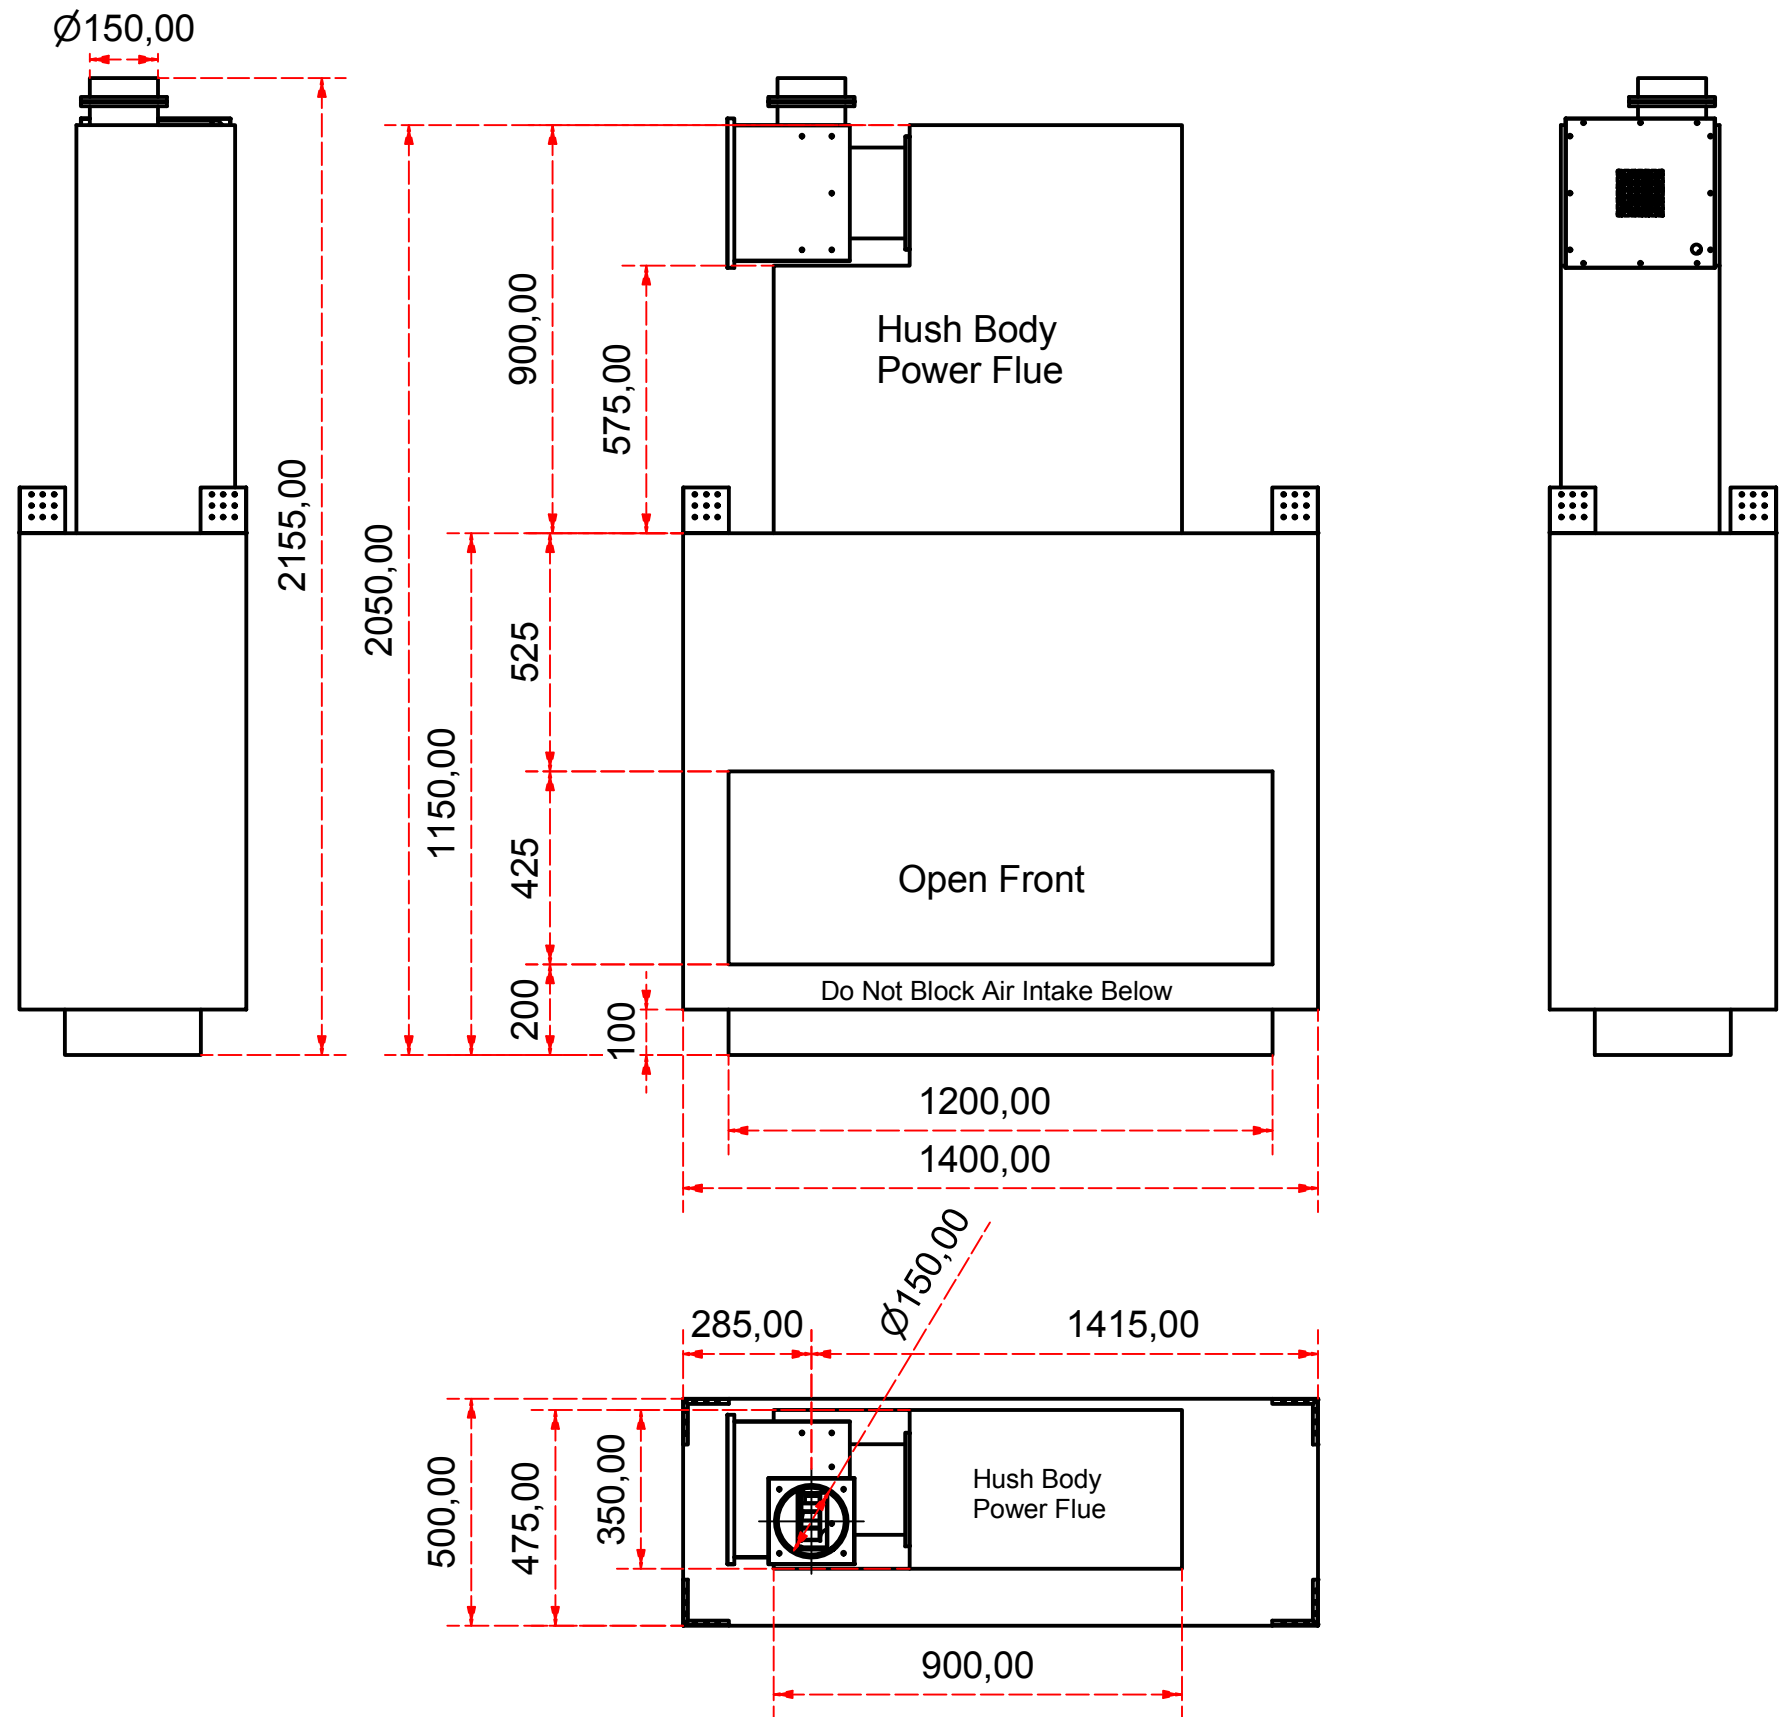

Designed by SJones	Date 31/12/2019	Material	Tolerance + / - .25mm
Living Flame	ES 1200 Hush Body & Power Flue Left Vertical Outlet		Checked by PJ 20 04 ES 1200
	Eastside 1200 Fireplaces		Edition Rv 1
			Sheet 12 / 16