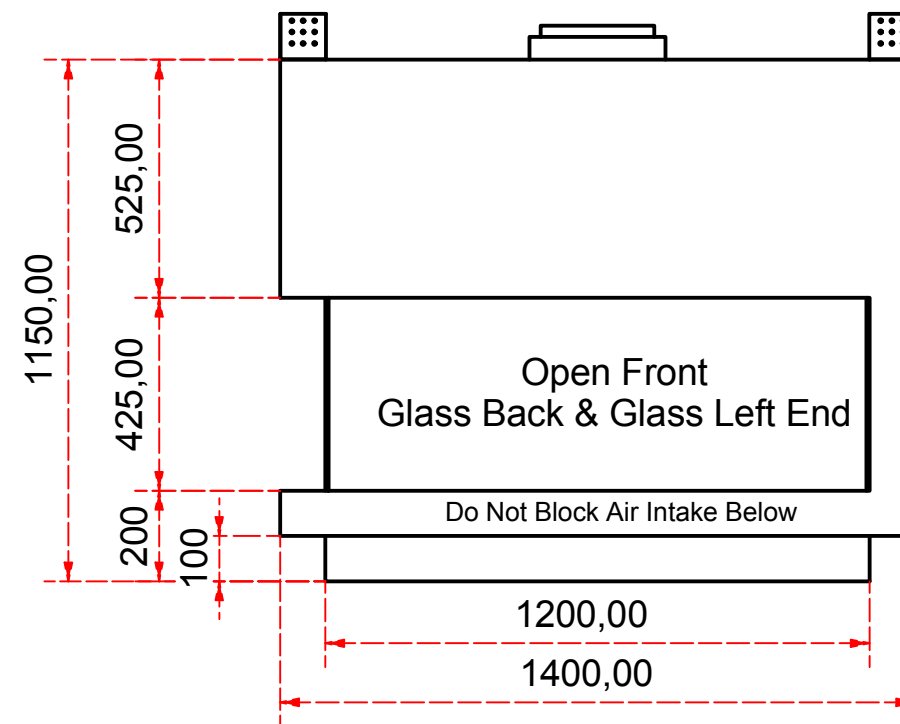

Designed by SJones	Date 31/12/2019	Material	Tolerance + / - .25mm
Living Flame	ES Vista1200 glass back & left end		Checked by PJ 20 04 ES 1200
	Eastside 1200 Fireplaces		Edition Rv 1
			Sheet 8 / 16