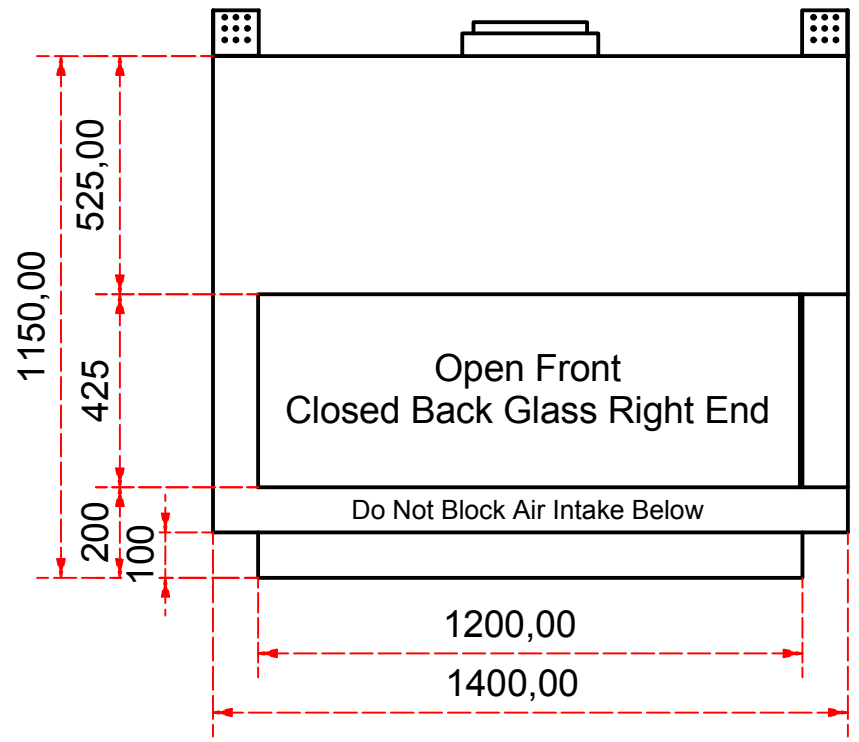

Designed by SJones	Date 31/12/2019	Material	Tolerance + / - .25mm
Living Flame	ES Niche 1200 right hand glass		Checked by PJ 20 04 ES 1200
	Eastside 1200 Fireplaces		Edition Rv 1
			Sheet 6 / 16