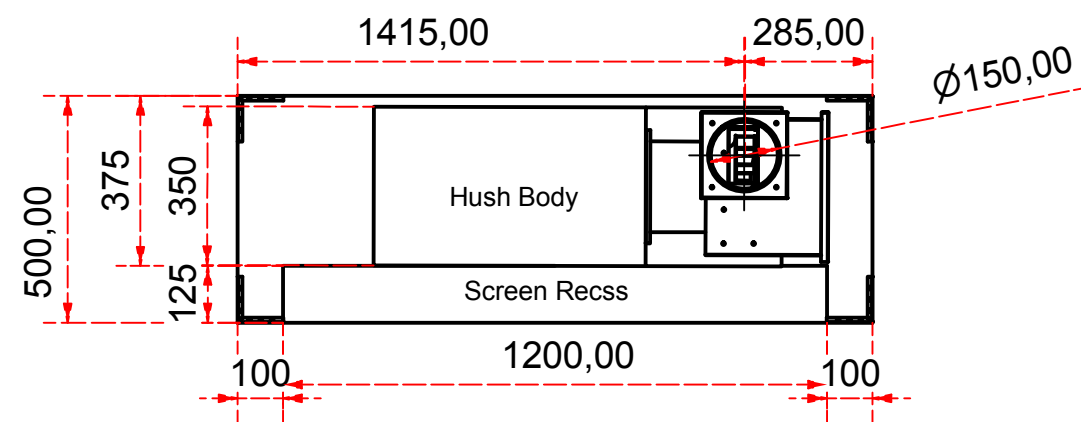

Designed by SJones	Date 31/12/2019	Material	Tolerance + / - .25mm
Living Flame	ES 1200 Screen Recess - Hush Body & Power Flue Right		Checked by PJ 20 04 ES 1200
	Eastside 1200 Fireplaces		Edition Rv 1
			Sheet 14 / 16