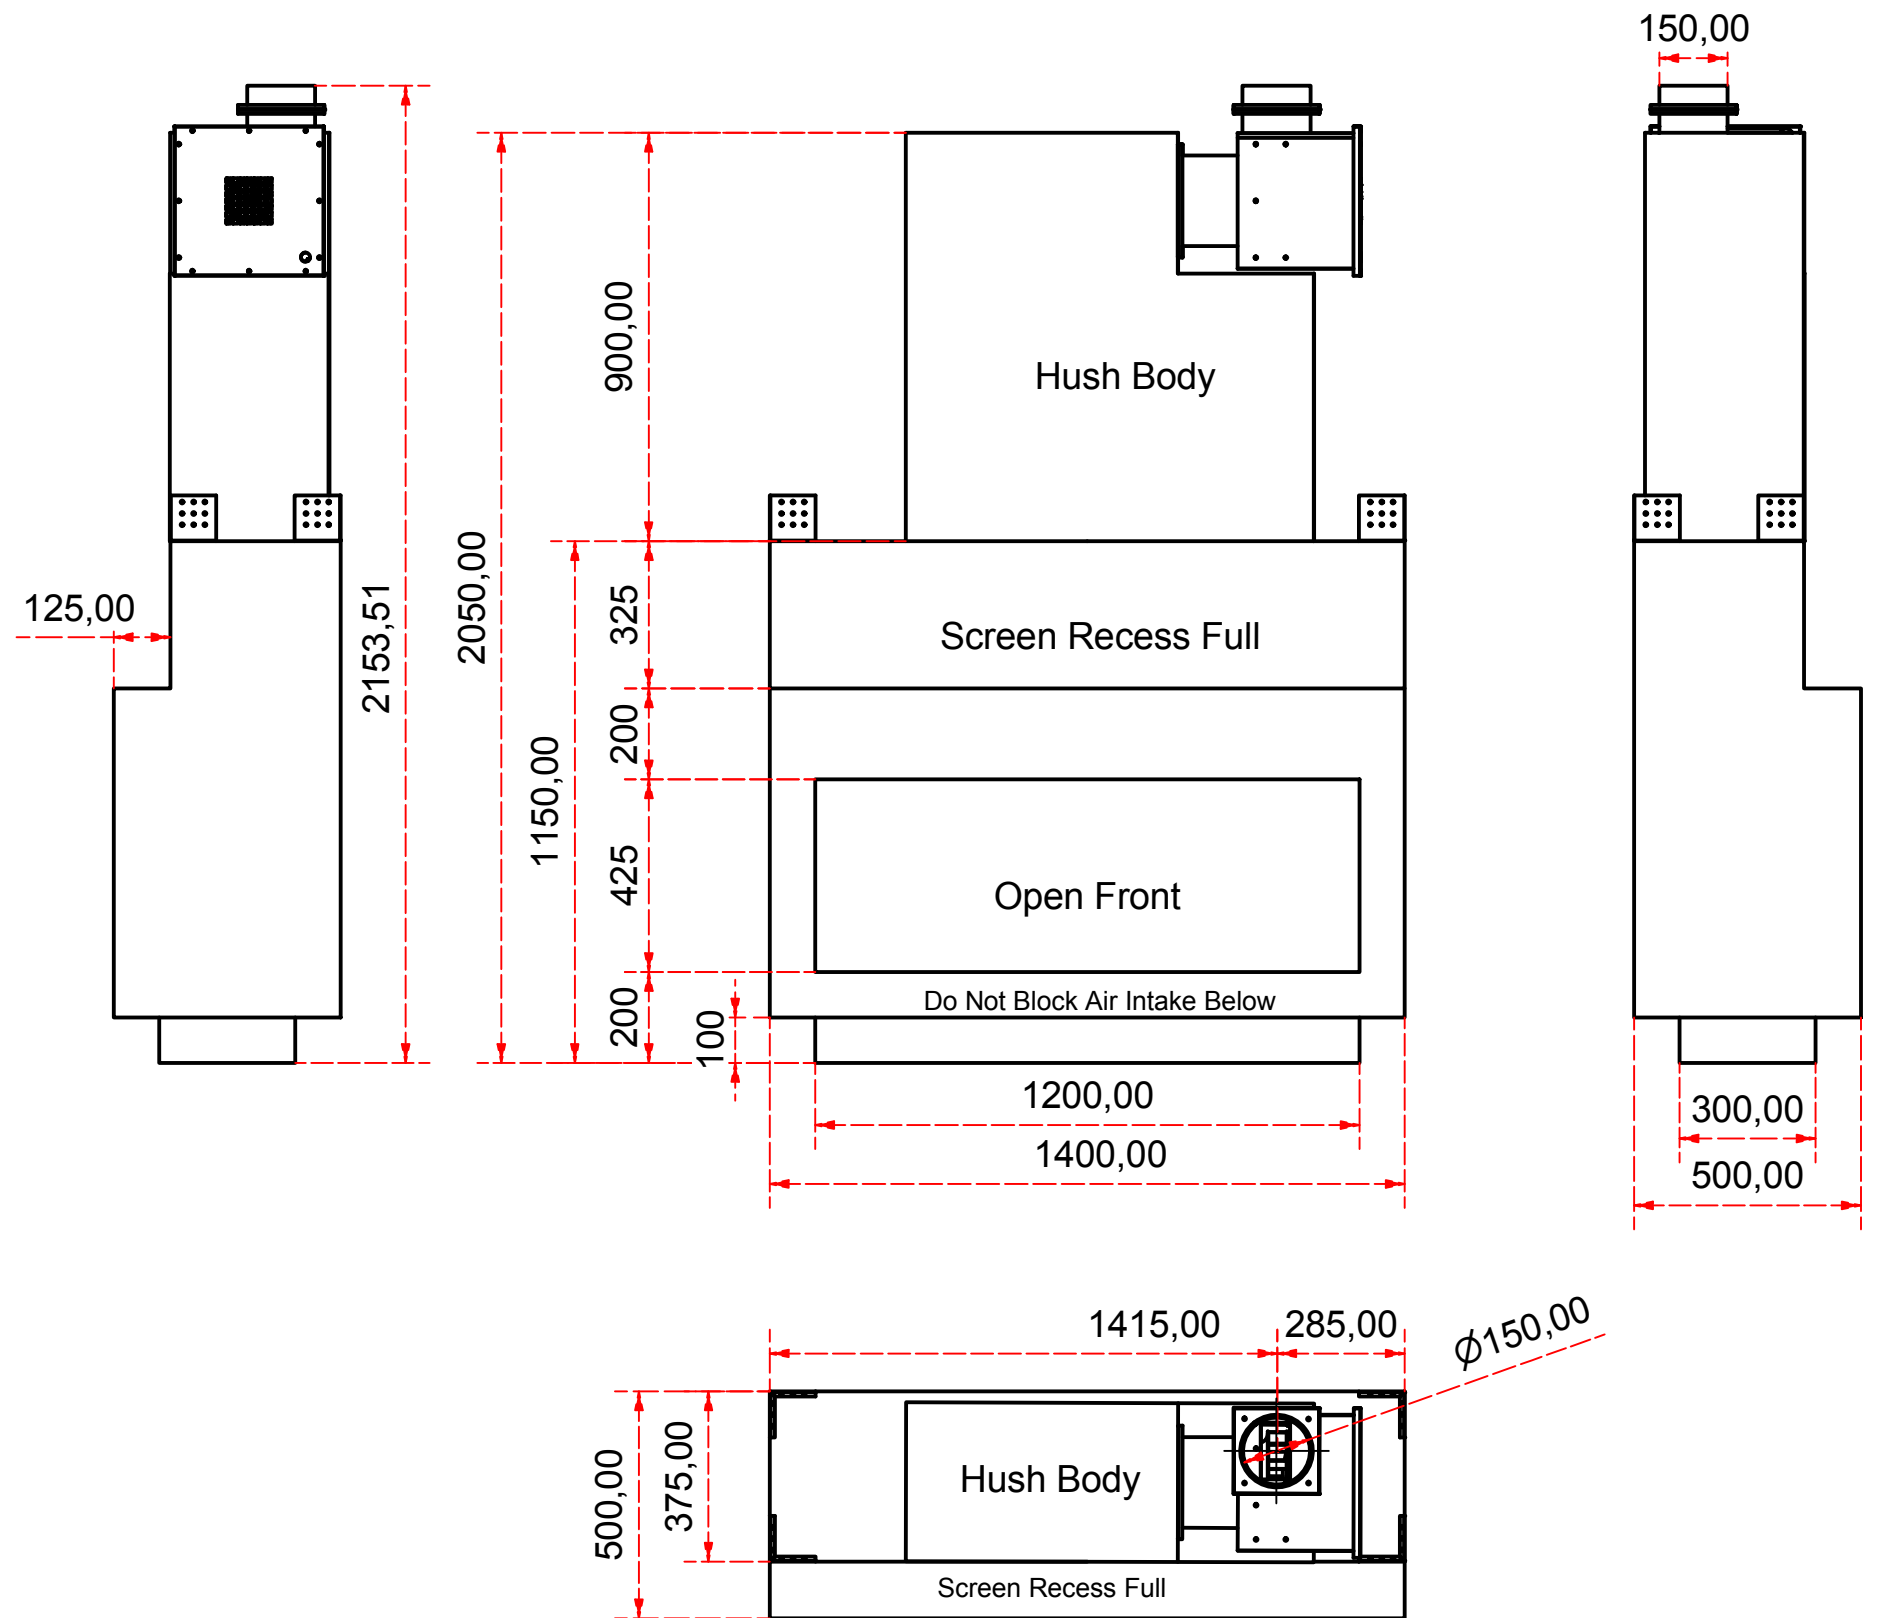

Designed by SJones	Date 31/12/2019	Material	Tolerance + / - .25mm
Living Flame	ES 1200 Screen Recess Full - Hush Body & Power Flue Right		Checked by PJ 20 04 ES 1200
	Eastside 1200 Fireplaces		Edition Rv 1
			Sheet 15 / 16