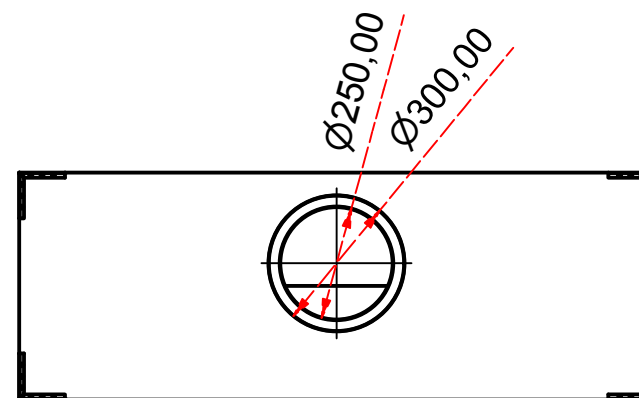

Designed by SJones	Date 31/12/2019	Material	Tolerance + / - .25mm
Living Flame	ES Vista1200 glass back & left end		Checked by PJ 20 04 ES 1200
	Eastside 1200 Fireplaces		Edition Rv 1
			Sheet 8 / 16