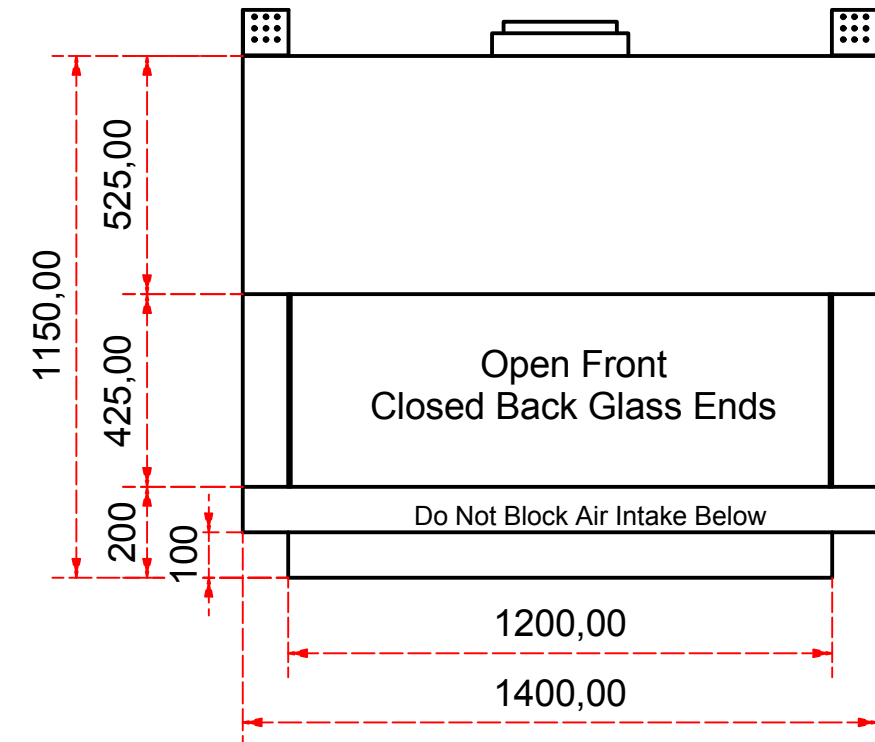

Designed by SJones	Date 31/12/2019	Material	Tolerance + / - .25mm
Living Flame	Eastside Euro 1200 Glass back and ends		Checked by PJ 20 04 ES 1200
	Eastside 1200 Fireplaces		Edition Rv 1
			Sheet 4 / 16