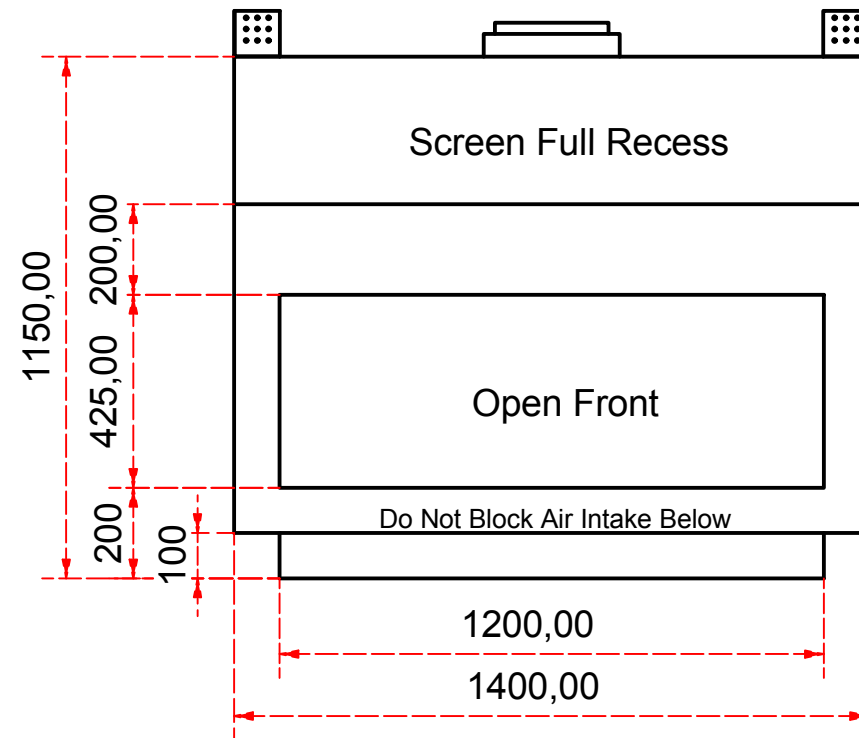

Designed by SJones	Date 31/12/2019	Material	Tolerance + / - .25mm
Living Flame	ES 1200 Screen Full Recess Option		Checked by PJ 20 04 ES 1200
	Eastside 1200 Fireplaces		Edition Rv 1
			Sheet 11 / 16