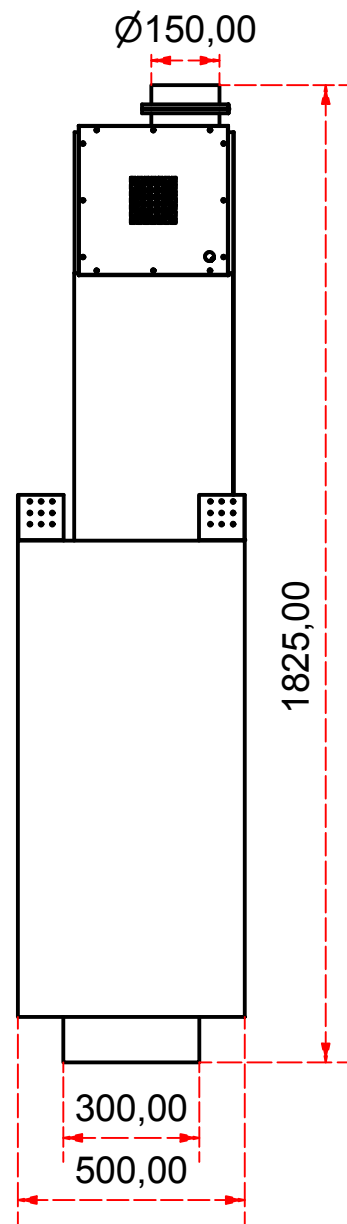

Designed by SJones	Date 31/12/2019	Material	Tolerance + / - .25mm
Living Flame	ES Quattro 1200 glass back and both ends		Checked by PJ 20 04 ES 1200
	Eastside 1200 Fireplaces		Edition Rv 1
			Sheet 7 / 16

Designed by SJones	Date 31/12/2019	Material	Tolerance + / - .25mm
Living Flame	ES 1200 Hush Body & Power Flue Left Vertical Outlet		Checked by PJ 20 04 ES 1200
	Eastside 1200 Fireplaces		Edition Rv 1
			Sheet 12 / 16

Designed by SJones	Date 31/12/2019	Material	Tolerance + / - .25mm
Living Flame	ES 1200 Hush Body & Power Flue Right Rear Outlet		Checked by PJ 20 04 ES 1200
	Eastside 1200 Fireplaces		Edition Rv 1
			Sheet 13 / 16