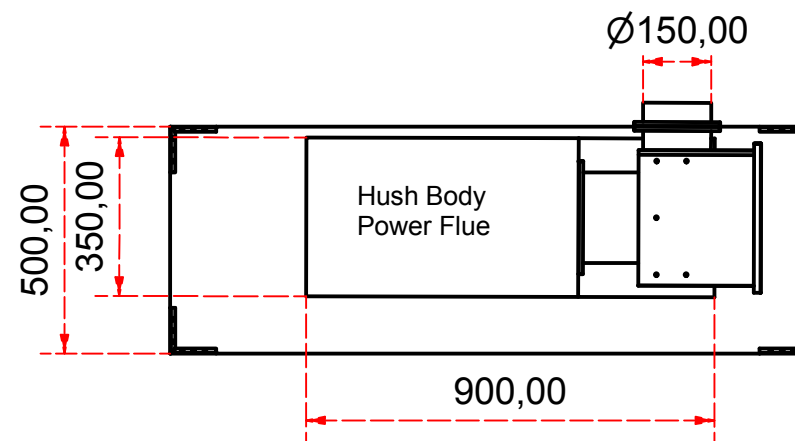

Designed by SJones	Date 31/12/2019	Material	Tolerance + / - .25mm
Living Flame	ES 1200 Hush Body & Power Flue Right Rear Outlet		Checked by PJ 20 04 ES 1200
	Eastside 1200 Fireplaces		Edition Rv 1
			Sheet 13 / 16