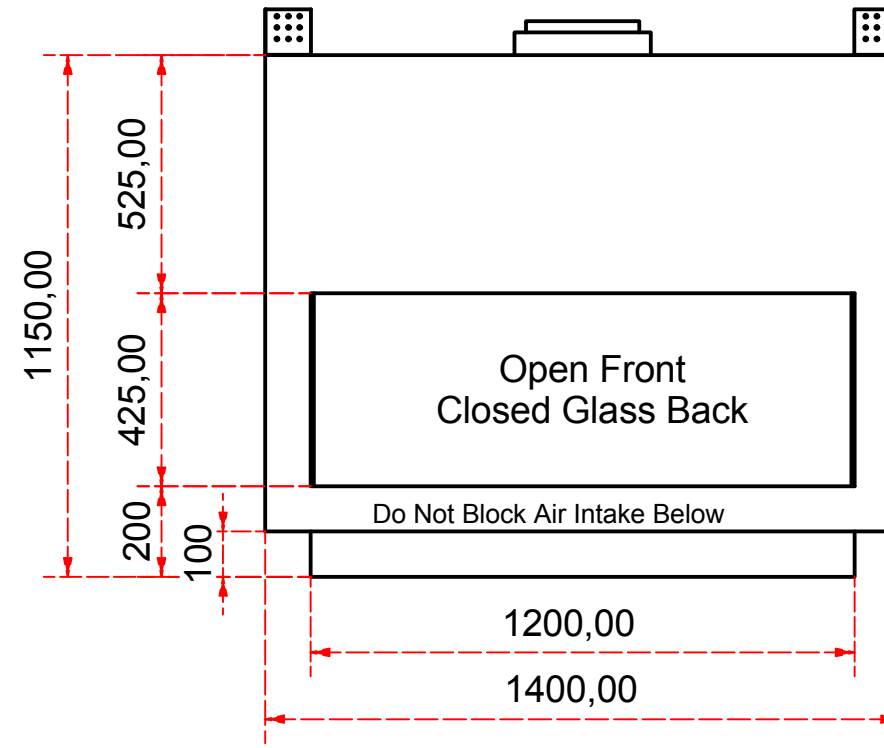

Designed by SJones	Date 31/12/2019	Material	Tolerance + / - .25mm
Living Flame	Eastside 1200 Fireplace Range		Checked by PJ 20 04 ES 1200
	Eastside 1200 Fireplaces	Edition Rv 1	Sheet 1 / 16

Designed by SJones	Date 31/12/2019	Material	Tolerance + / - .25mm
Living Flame	Eastside Nova 1200		Checked by PJ 20 04 ES 1200
	Eastside 1200 Fireplaces		Edition Rv 1
			Sheet 2 / 16