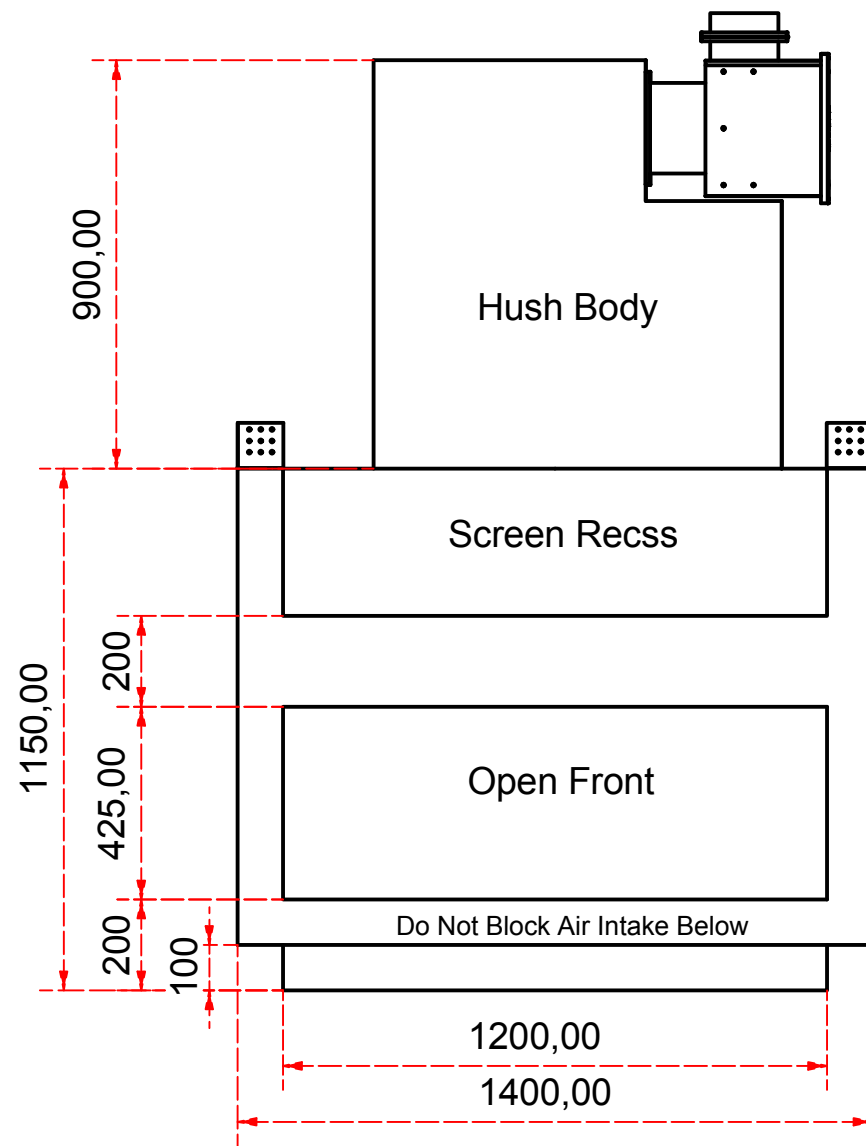

Designed by SJones	Date 31/12/2019	Material	Tolerance + / - .25mm
Living Flame	ES 1200 Screen Recess - Hush Body & Power Flue Right		Checked by PJ 20 04 ES 1200
	Eastside 1200 Fireplaces		Edition Rv 1
			Sheet 14 / 16