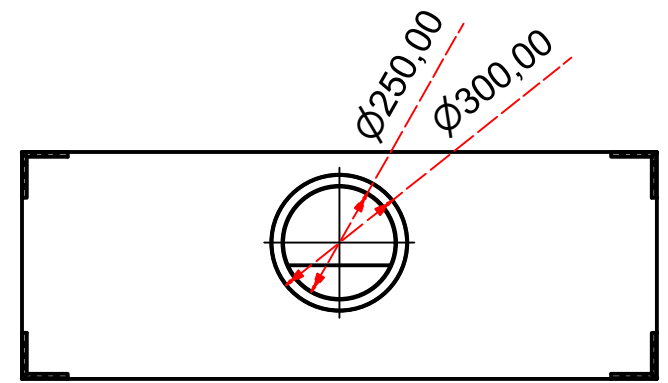

Designed by SJones	Date 31/12/2019	Material	Tolerance + / - .25mm
Living Flame	ES Niche 1200 right hand glass		Checked by PJ 20 04 ES 1200
	Eastside 1200 Fireplaces		Edition Rv 1
			Sheet 6 / 16