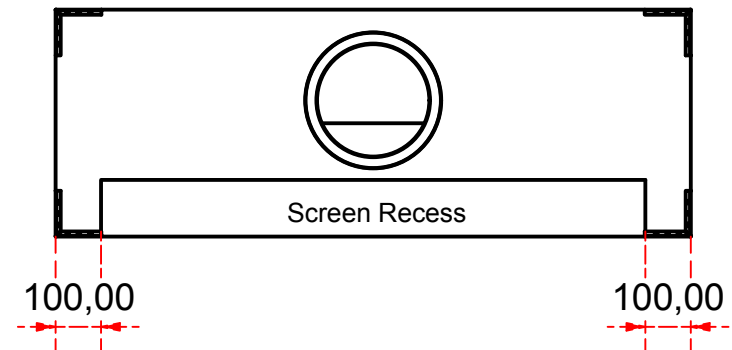

Designed by SJones	Date 31/12/2019	Material	Tolerance + / - .25mm
Living Flame	ES 1200 Screen Recess Option		Checked by PJ 20 04 ES 1200
	Eastside 1200 Fireplaces		Edition Rv 1
			Sheet 10 / 16