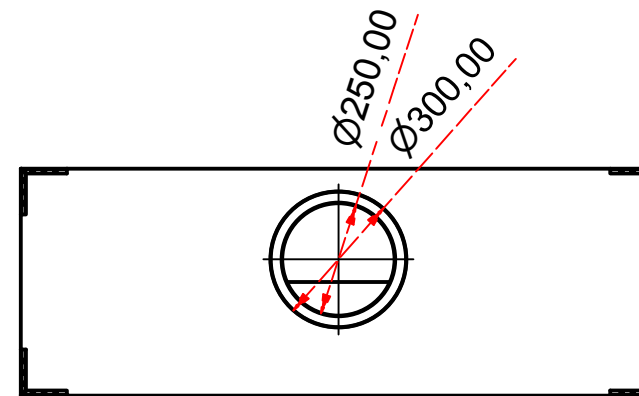

Designed by SJones	Date 31/12/2019	Material	Tolerance + / - .25mm
Living Flame	Eastside Niche 1200 left hand glass		Checked by PJ 20 04 ES 1200
	Eastside 1200 Fireplaces		Edition Rv 1
			Sheet 5 / 16