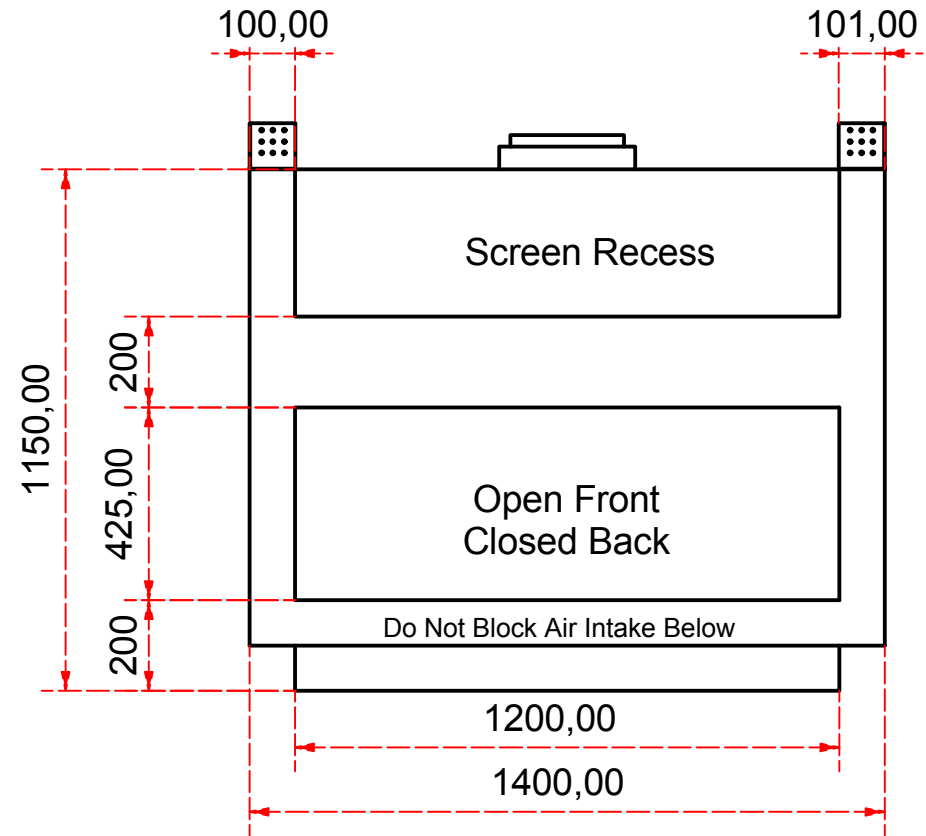

Designed by SJones	Date 31/12/2019	Material	Tolerance + / - .25mm
Living Flame	ES 1200 Screen Recess Option		Checked by PJ 20 04 ES 1200
	Eastside 1200 Fireplaces		Edition Rv 1
			Sheet 10 / 16