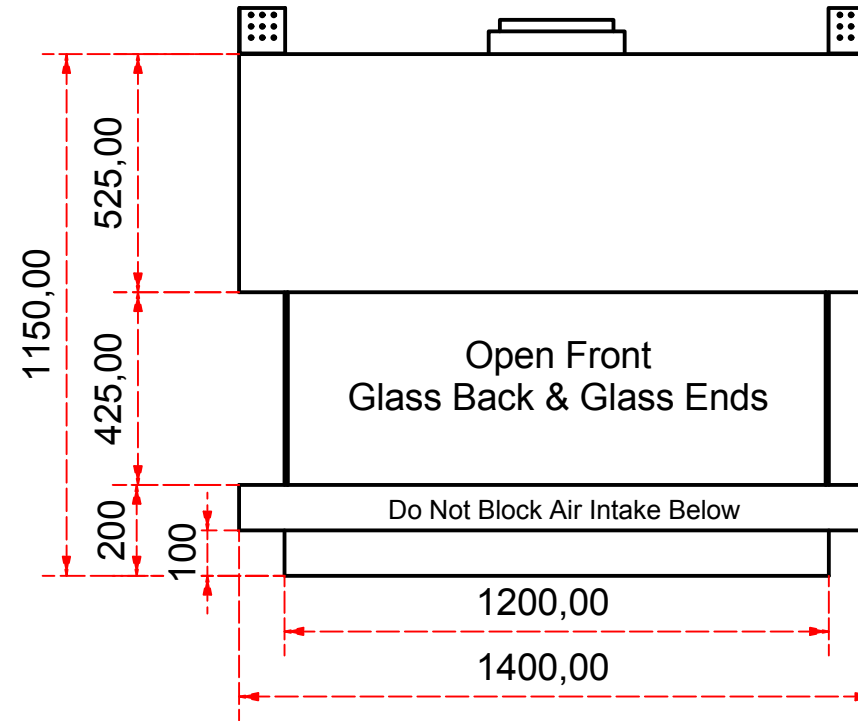

Designed by SJones	Date 31/12/2019	Material	Tolerance + / - .25mm
Living Flame	ES Quattro 1200 glass back and both ends		Checked by PJ 20 04 ES 1200
	Eastside 1200 Fireplaces		Edition Rv 1
			Sheet 7 / 16