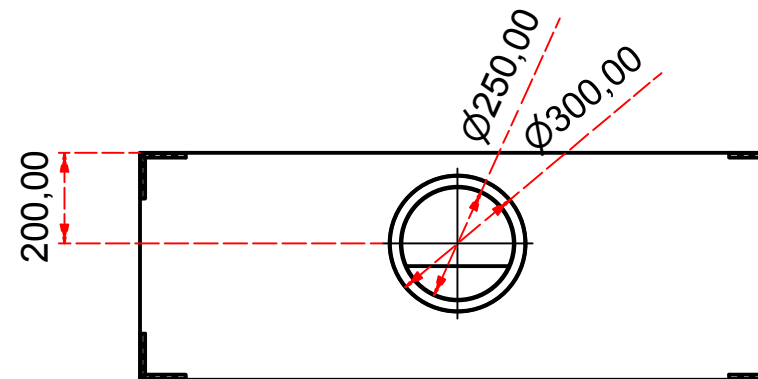

Designed by SJones	Date 31/12/2019	Material	Tolerance + / - .25mm
Living Flame	Eastside 1200 Fireplace Range		Checked by PJ 20 04 ES 1200
	Eastside 1200 Fireplaces	Edition Rv 1	Sheet 1 / 16

Designed by SJones	Date 31/12/2019	Material	Tolerance + / - .25mm
Living Flame	Eastside Nova 1200		Checked by PJ 20 04 ES 1200
	Eastside 1200 Fireplaces		Edition Rv 1
			Sheet 2 / 16