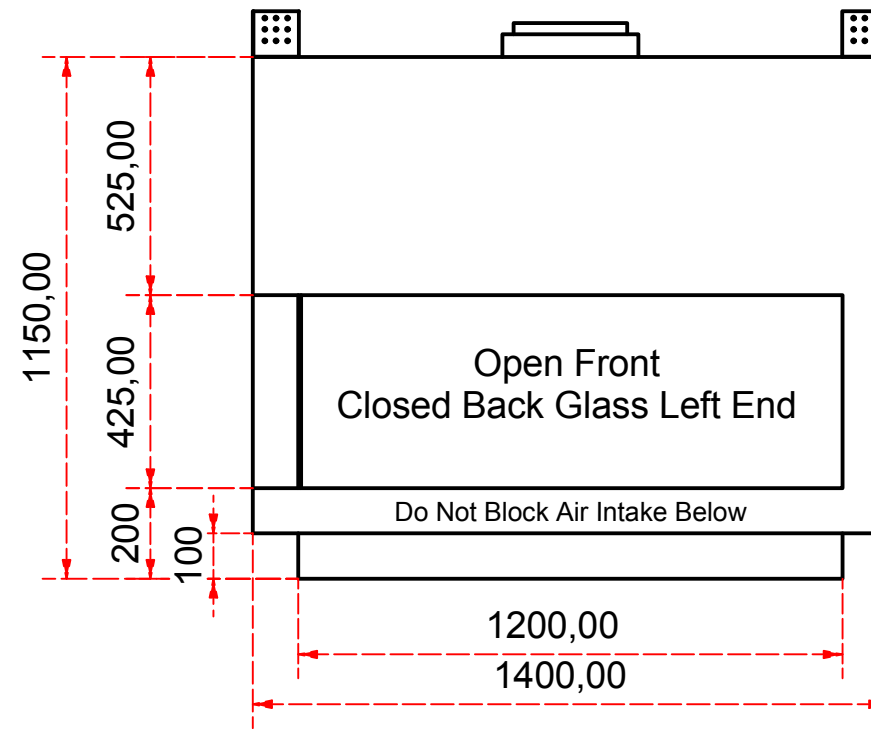

Designed by SJones	Date 31/12/2019	Material	Tolerance + / - .25mm
Living Flame	Eastside Niche 1200 left hand glass		Checked by PJ 20 04 ES 1200
	Eastside 1200 Fireplaces		Edition Rv 1
			Sheet 5 / 16