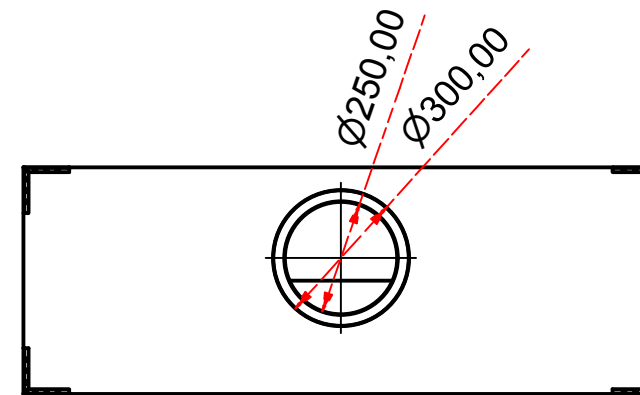

Designed by SJones	Date 31/12/2019	Material	Tolerance + / - .25mm
Living Flame	ES Vista1200 glass back & right end		Checked by PJ 20 04 ES 1200
	Eastside 1200 Fireplaces		Edition Rv 1
			Sheet 9 / 16