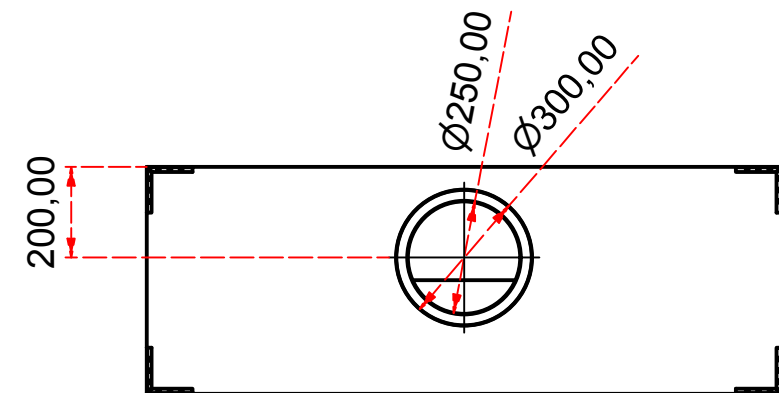

Designed by SJones	Date 31/12/2019	Material	Tolerance + / - .25mm
Living Flame	Eastside Euro 1200 Glass back and ends		Checked by PJ 20 04 ES 1200
	Eastside 1200 Fireplaces		Edition Rv 1
			Sheet 4 / 16