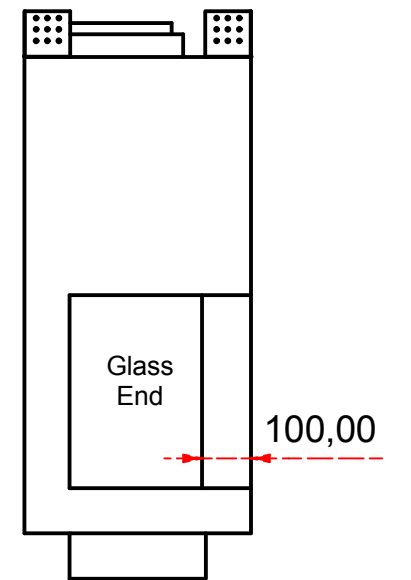

Designed by SJones	Date 31/12/2019	Material	Tolerance + / - .25mm
Living Flame	Eastside Niche 1200 left hand glass		Checked by PJ 20 04 ES 1200
	Eastside 1200 Fireplaces		Edition Rv 1
			Sheet 5 / 16