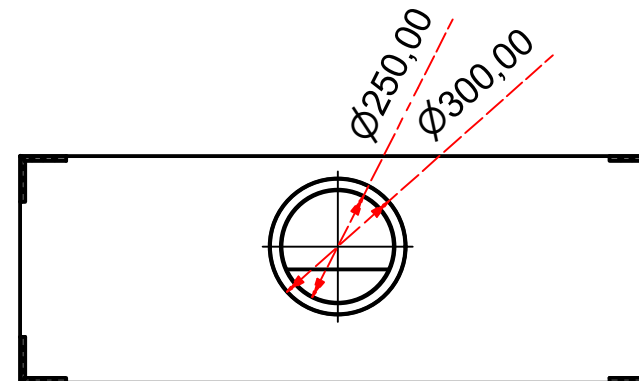

Designed by SJones	Date 31/12/2019	Material	Tolerance + / - .25mm
Living Flame	ES Quattro 1200 glass back and both ends		Checked by PJ 20 04 ES 1200
	Eastside 1200 Fireplaces		Edition Rv 1
			Sheet 7 / 16