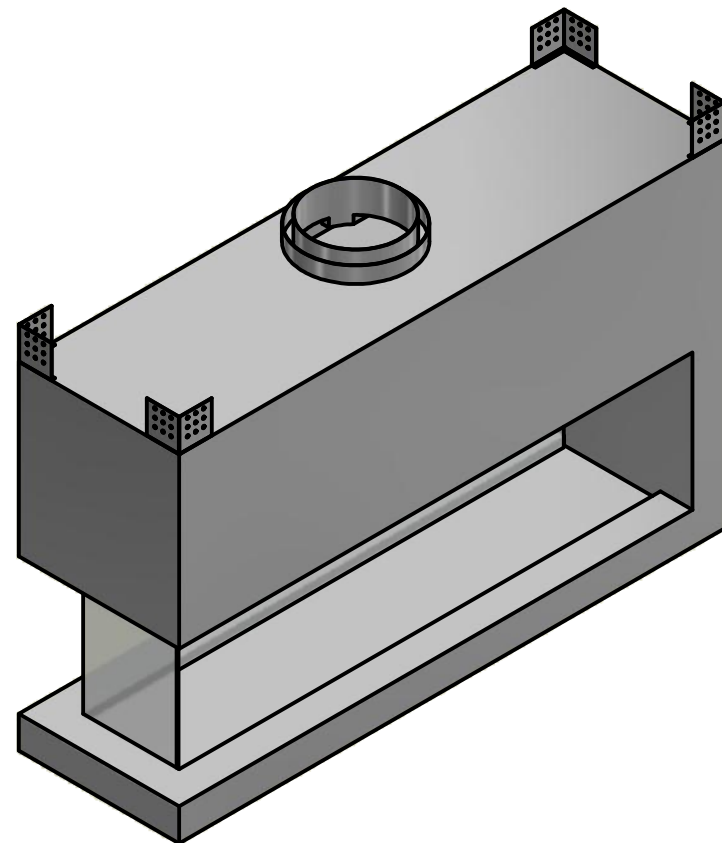

Designed by SJones	Date 31/12/2019	Material	Tolerance + / - .25mm
Living Flame	ES Quattro 1500 glass back and both ends		Checked by PJ 20 04 ES 1500
	Eastside 1500 Fireplaces		Edition Rv 1
			Sheet 7 / 16