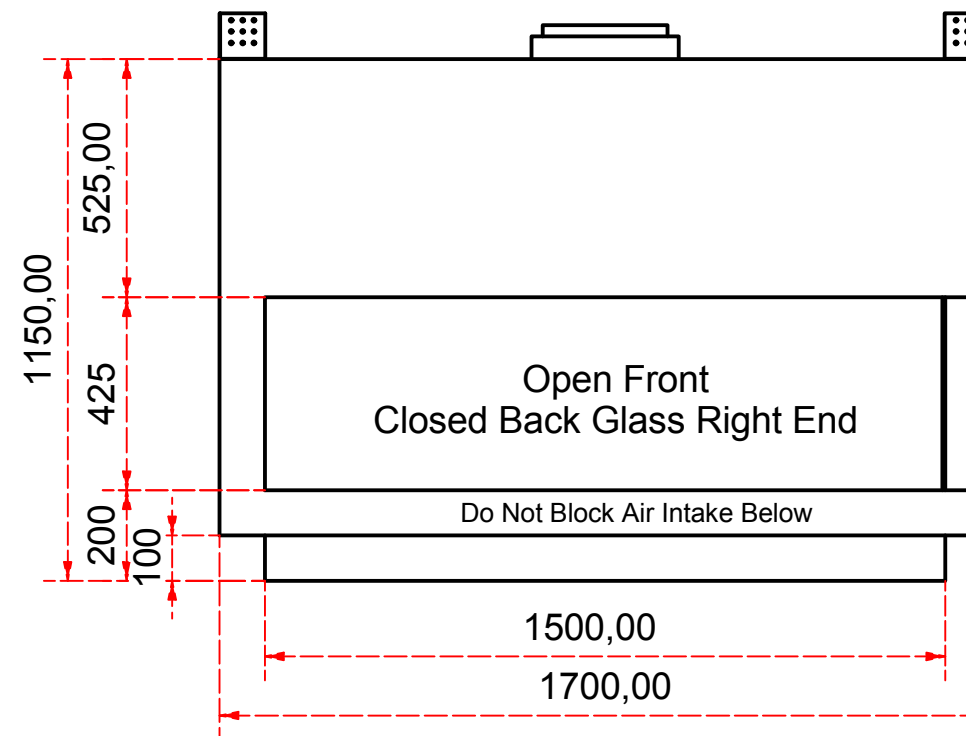

Designed by SJones	Date 31/12/2019	Material	Tolerance + / - .25mm
Living Flame	ES Niche1500 right hand glass		Checked by PJ 20 04 ES 1500
	Eastside 1500 Fireplaces	Edition Rv 1	Sheet 6 / 16