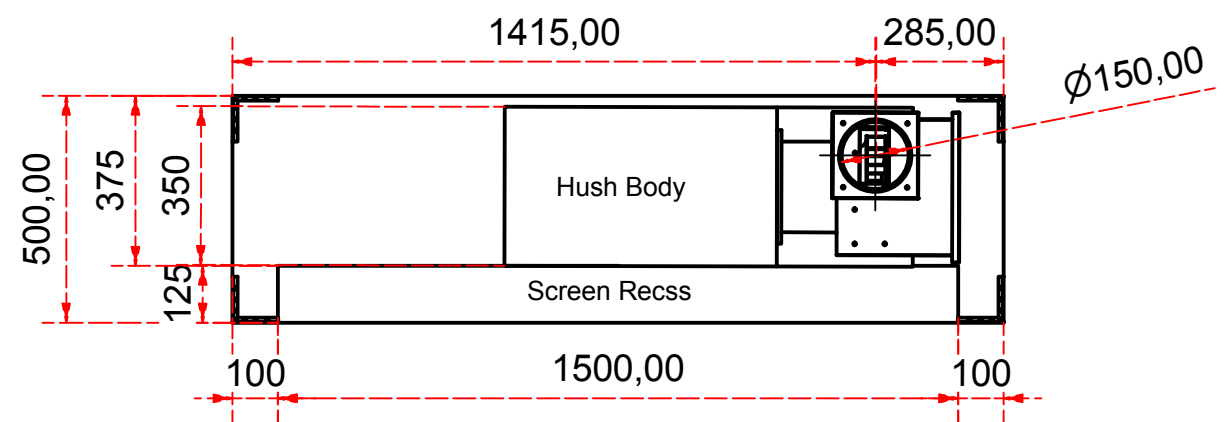

Designed by SJones	Date 31/12/2019	Material	Tolerance + / - .25mm
Living Flame	ES 1500 Screen Recess - Hush Body & Power Flue Right		Checked by PJ 20 04 ES 1500
	Eastside 1500 Fireplaces		Edition Rv 1
			Sheet 14 / 16