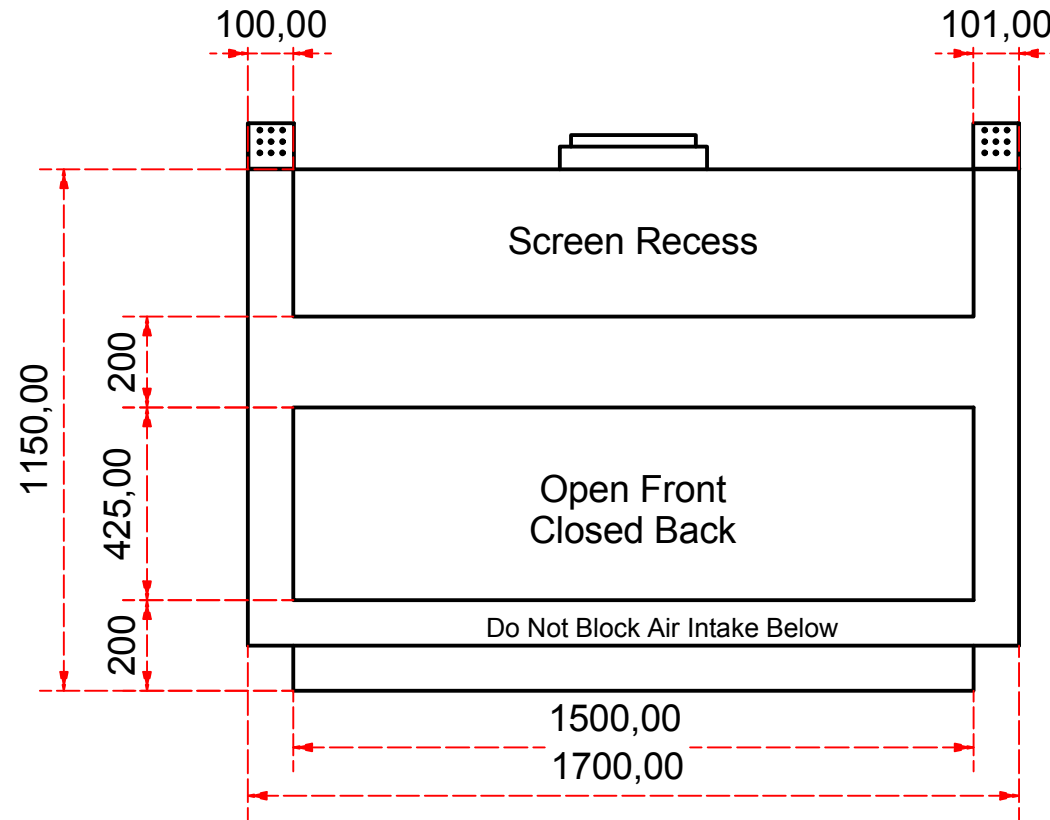

Designed by SJones	Date 31/12/2019	Material	Tolerance + / - .25mm
Living Flame	ES 1500 Screen Recess Option		Checked by PJ 20 04 ES 1500
	Eastside 1500 Fireplaces		Edition Rv 1
			Sheet 10 / 16