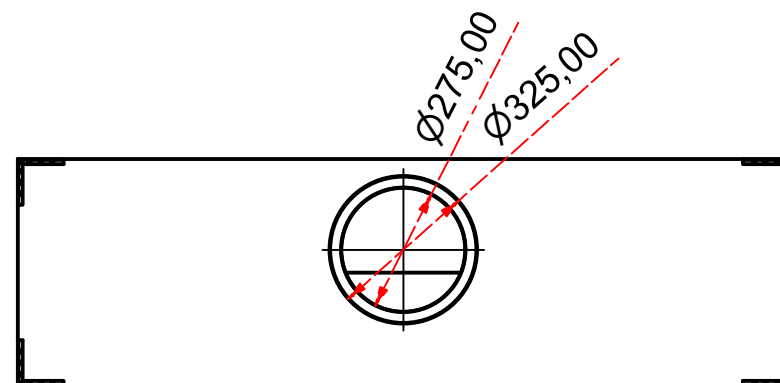

Designed by SJones	Date 31/12/2019	Material	Tolerance + / - .25mm
Living Flame	ES Quattro 1500 glass back and both ends		Checked by PJ 20 04 ES 1500
	Eastside 1500 Fireplaces		Edition Rv 1
			Sheet 7 / 16