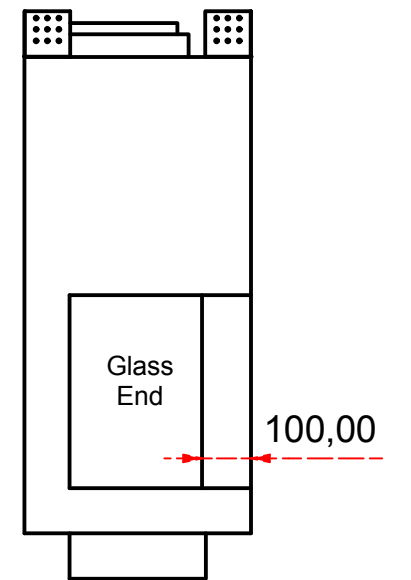

Designed by SJones	Date 31/12/2019	Material	Tolerance + / - .25mm
Living Flame	Eastside Niche1500 left hand glass		Checked by PJ 20 04 ES 1500
	Eastside 1500 Fireplaces		Edition Rv 1
			Sheet 5 / 16