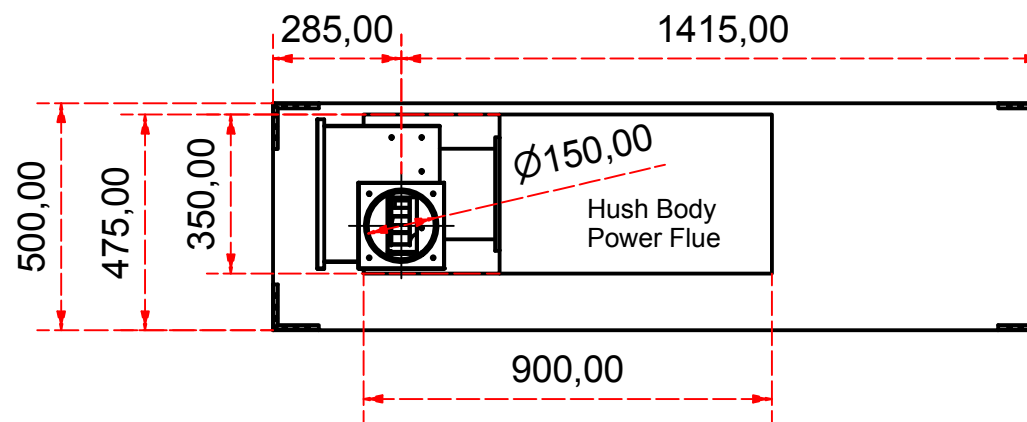

Designed by SJones	Date 31/12/2019	Material	Tolerance + / - .25mm
Living Flame	ES 1500 Hush Body & Power Flue Left Vertical Outlet		Checked by PJ 20 04 ES 1500
	Eastside 1500 Fireplaces		Edition Rv 1
			Sheet 12 / 16