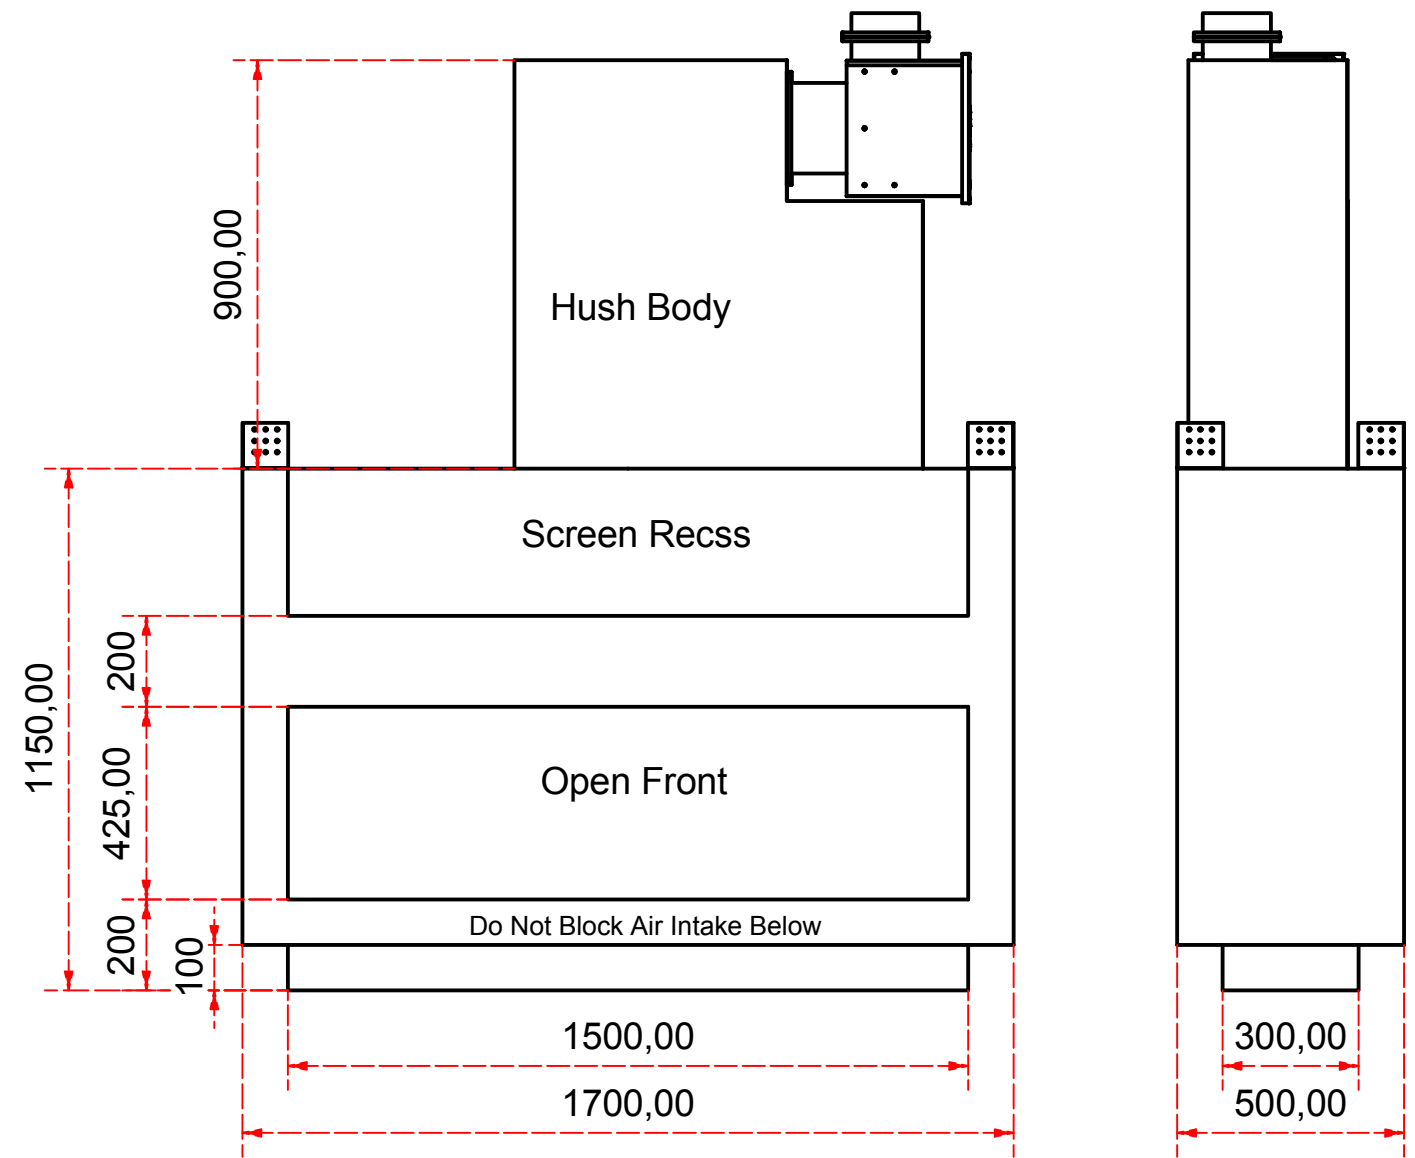

Designed by SJones	Date 31/12/2019	Material	Tolerance + / - .25mm
Living Flame	ES 1500 Screen Recess - Hush Body & Power Flue Right		Checked by PJ 20 04 ES 1500
	Eastside 1500 Fireplaces		Edition Rv 1
			Sheet 14 / 16