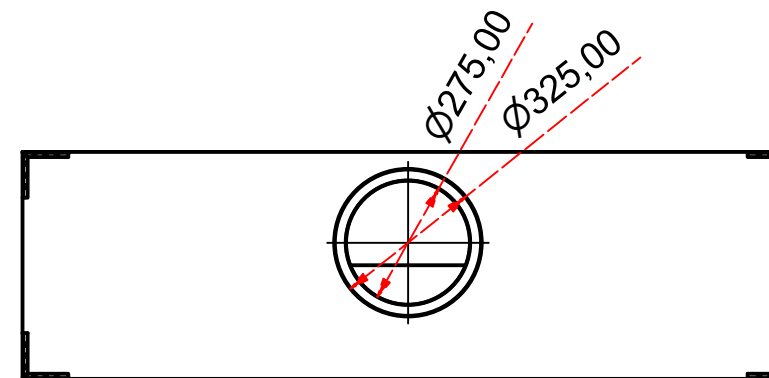

Designed by SJones	Date 31/12/2019	Material	Tolerance + / - .25mm
Living Flame	ES Niche1500 right hand glass		Checked by PJ 20 04 ES 1500
	Eastside 1500 Fireplaces	Edition Rv 1	Sheet 6 / 16