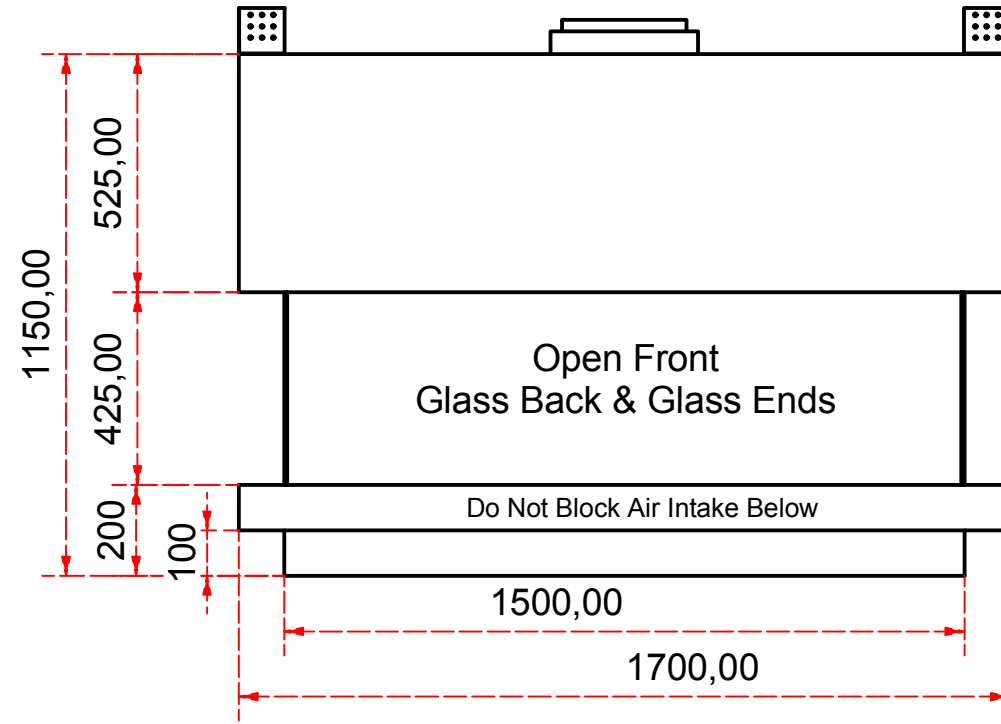

Designed by SJones	Date 31/12/2019	Material	Tolerance + / - .25mm
Living Flame	ES Quattro 1500 glass back and both ends		Checked by PJ 20 04 ES 1500
	Eastside 1500 Fireplaces		Edition Rv 1
			Sheet 7 / 16