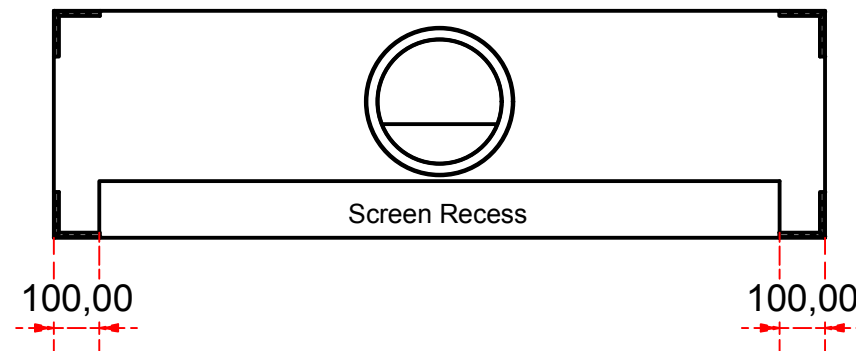

Designed by SJones	Date 31/12/2019	Material	Tolerance + / - .25mm
Living Flame	ES 1500 Screen Recess Option		Checked by PJ 20 04 ES 1500
	Eastside 1500 Fireplaces		Edition Rv 1
			Sheet 10 / 16