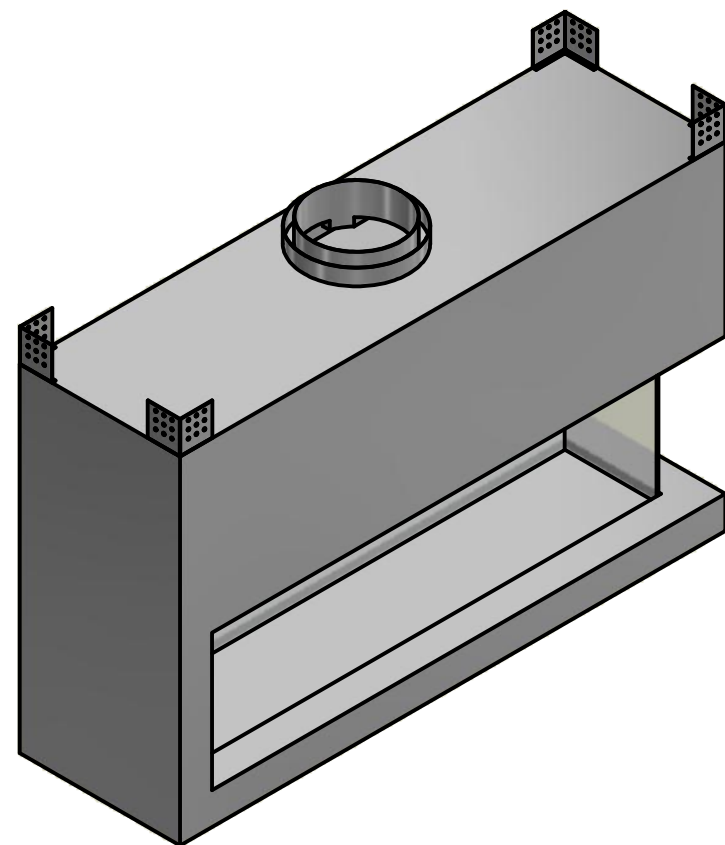

Designed by SJones	Date 31/12/2019	Material	Tolerance + / - .25mm
Living Flame	ES Vista1500 glass back & right end		Checked by PJ 20 04 ES 1500
	Eastside 1500 Fireplaces		Edition Rv 1
			Sheet 9 / 16