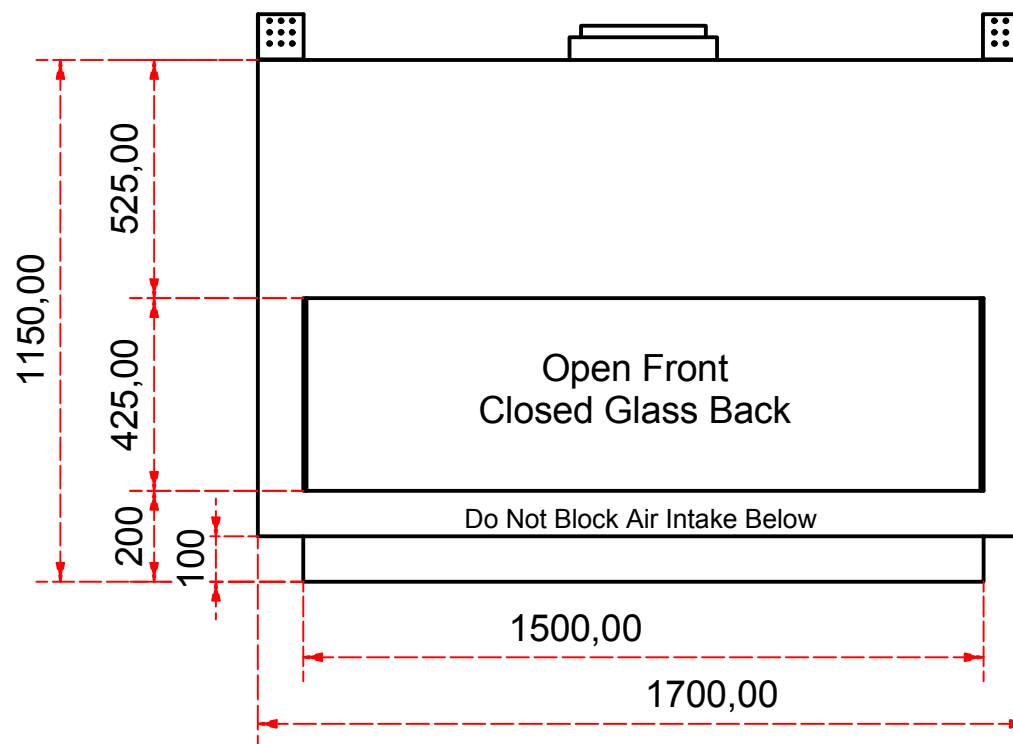

Designed by SJones	Date 31/12/2019	Material	Tolerance + / - .25mm
Living Flame	Eastside 1500 Fireplace Range		Checked by PJ 20 04 ES 1500
	Eastside 1500 Fireplaces		Edition Rv 1
			Sheet 1 / 16

Designed by SJones	Date 31/12/2019	Material	Tolerance + / - .25mm
Living Flame	Eastside Nova 1500		Checked by PJ 20 04 ES 1500
	Eastside 1500 Fireplaces		Edition Rv 1
			Sheet 2 / 16