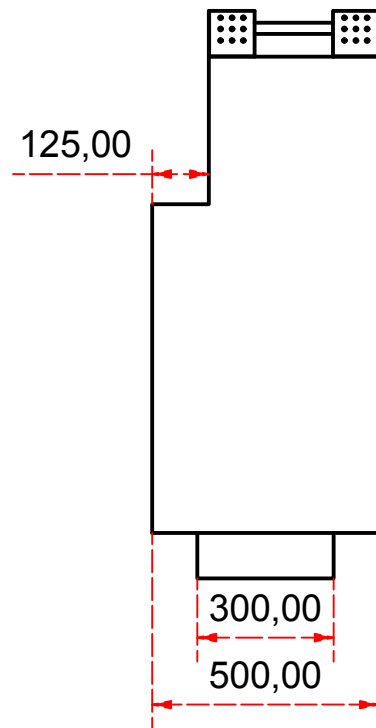

Designed by SJones	Date 31/12/2019	Material	Tolerance + / - .25mm
Living Flame	ES 1500 Screen Full Recess Option		Checked by PJ 20 04 ES 1500
	Eastside 1500 Fireplaces		Edition Rv 1
			Sheet 11 / 16