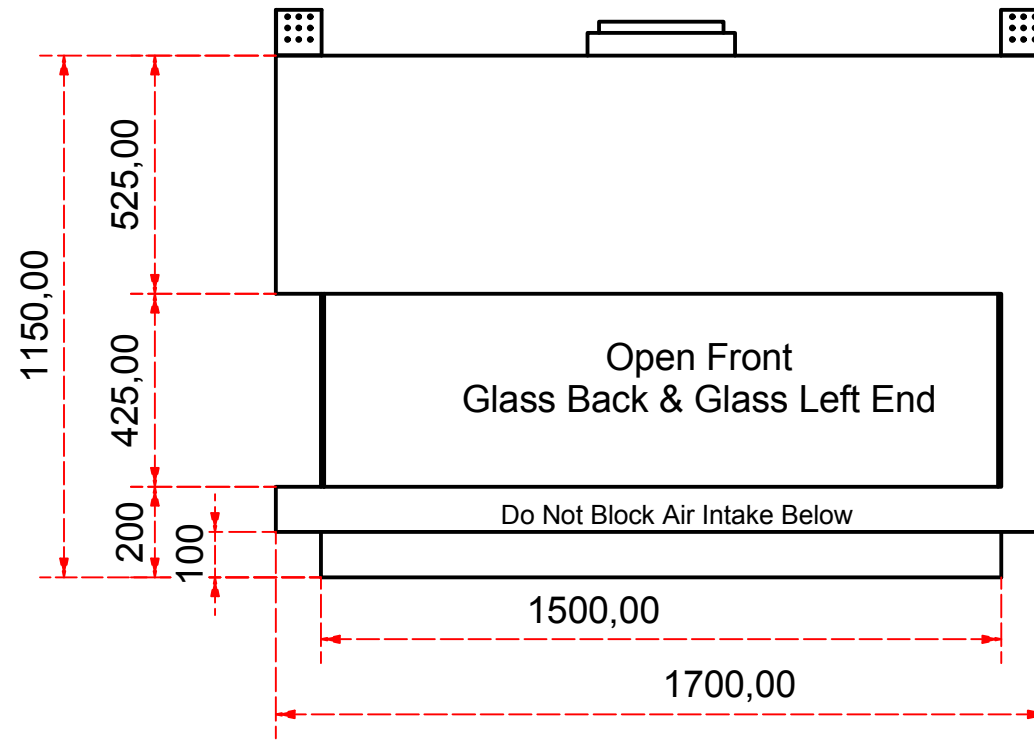

Designed by SJones	Date 31/12/2019	Material	Tolerance + / - .25mm
Living Flame	ES Quattro 1500 glass back and both ends		Checked by PJ 20 04 ES 1500
	Eastside 1500 Fireplaces		Edition Rv 1
			Sheet 7 / 16