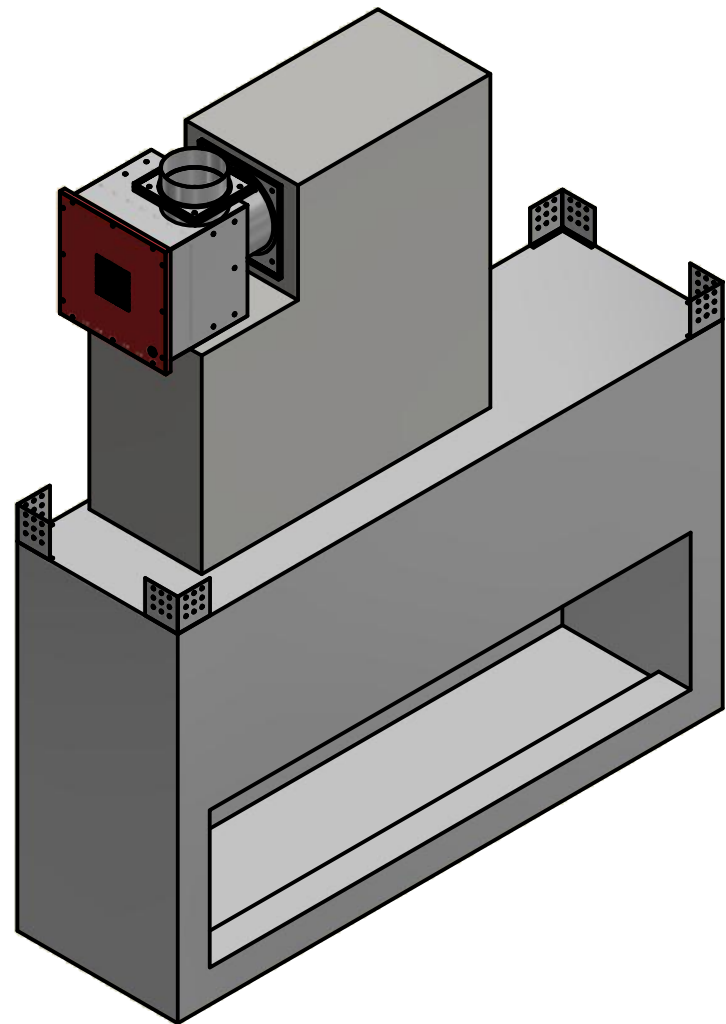

Designed by SJones	Date 31/12/2019	Material	Tolerance + / - .25mm
Living Flame	ES 1500 Hush Body & Power Flue Left Vertical Outlet		Checked by PJ 20 04 ES 1500
	Eastside 1500 Fireplaces		Edition Rv 1
			Sheet 12 / 16