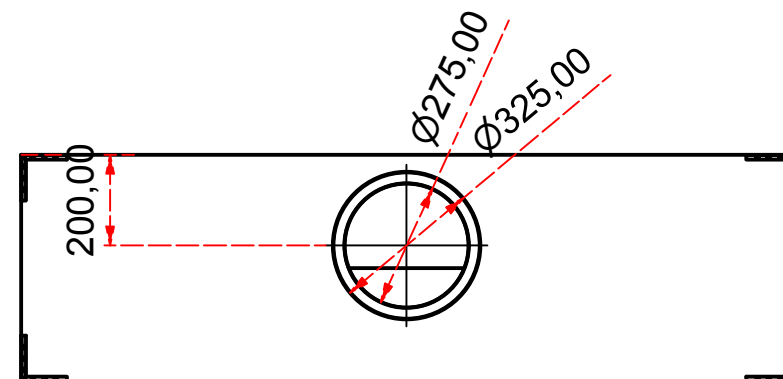

Designed by SJones	Date 31/12/2019	Material	Tolerance + / - .25mm
Living Flame	Eastside 1500 Fireplace Range		Checked by PJ 20 04 ES 1500
	Eastside 1500 Fireplaces		Edition Rv 1
			Sheet 1 / 16

Designed by SJones	Date 31/12/2019	Material	Tolerance + / - .25mm
Living Flame	Eastside Nova 1500		Checked by PJ 20 04 ES 1500
	Eastside 1500 Fireplaces		Edition Rv 1
			Sheet 2 / 16