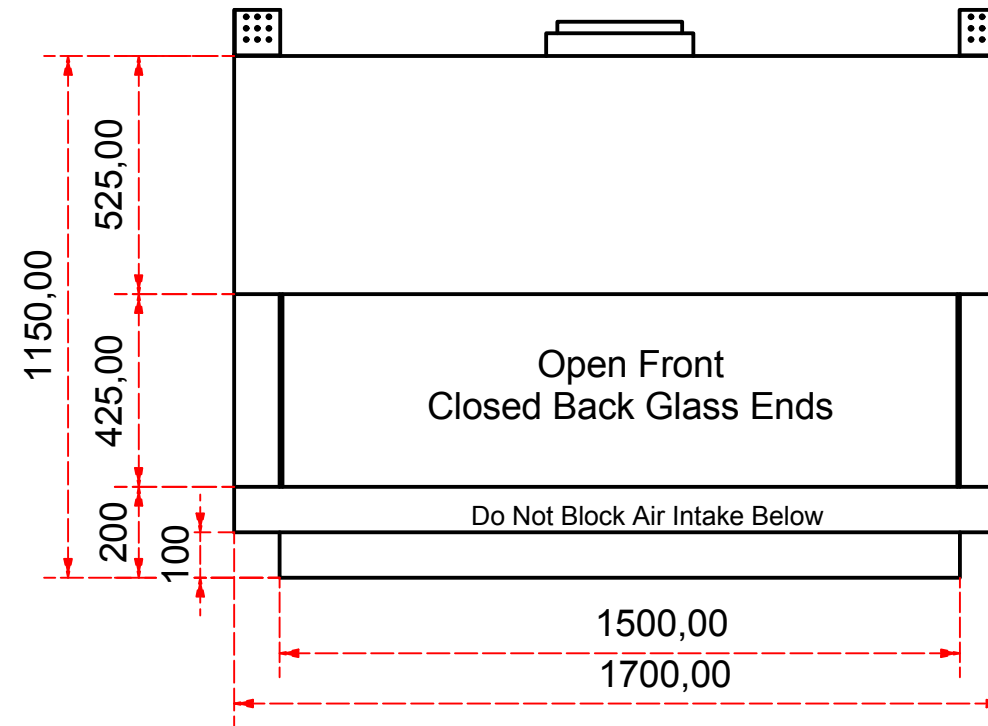

Designed by SJones	Date 31/12/2019	Material	Tolerance + / - .25mm
Living Flame	Eastside Euro 1500 Glass back and ends		Checked by PJ 20 04 ES 1500
	Eastside 1500 Fireplaces		Edition Rv 1
			Sheet 4 / 16