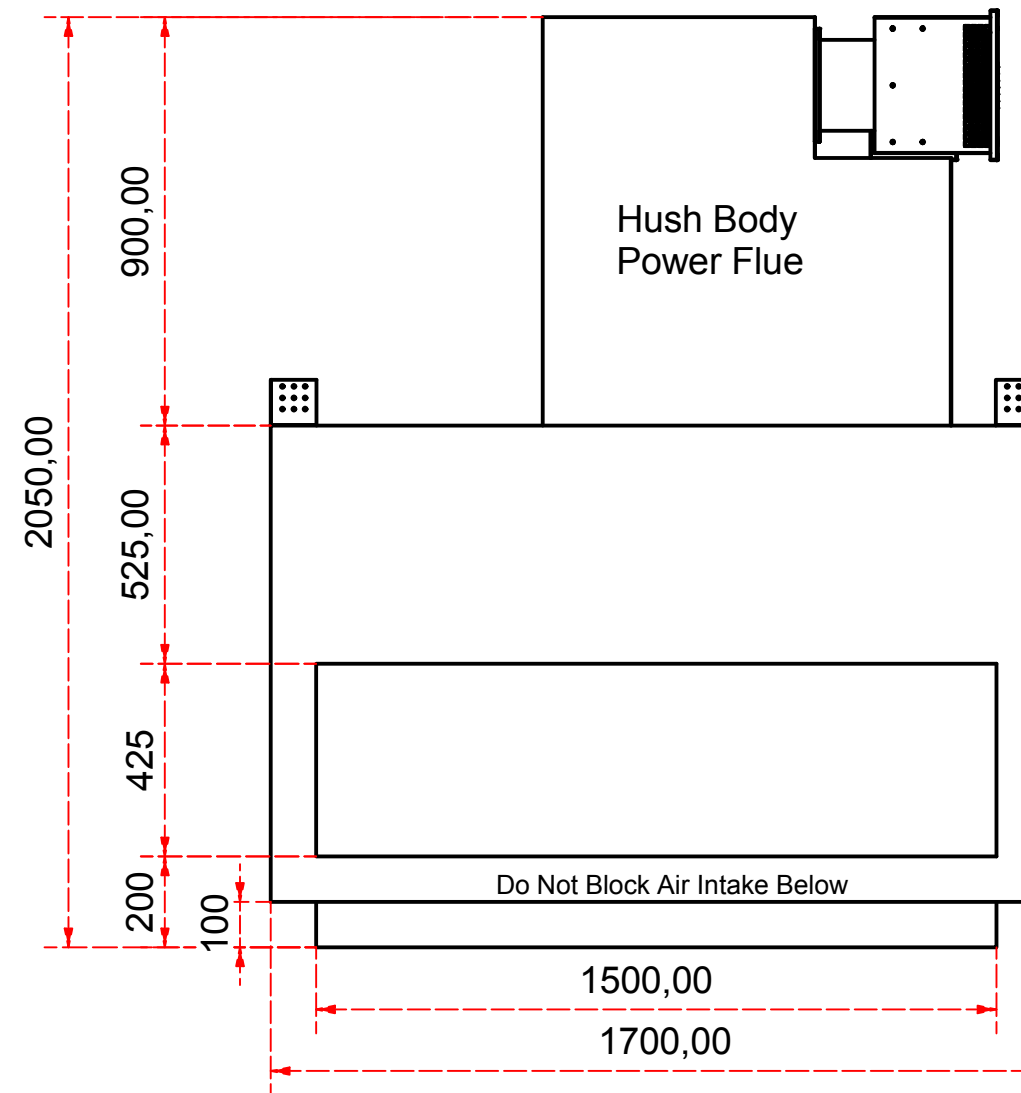

Designed by SJones	Date 31/12/2019	Material	Tolerance + / - .25mm
Living Flame	ES 1500 Hush Body & Power Flue Right Rear Outlet		Checked by PJ 20 04 ES 1500
	Eastside 1500 Fireplaces		Edition Rv 1
			Sheet 13 / 16