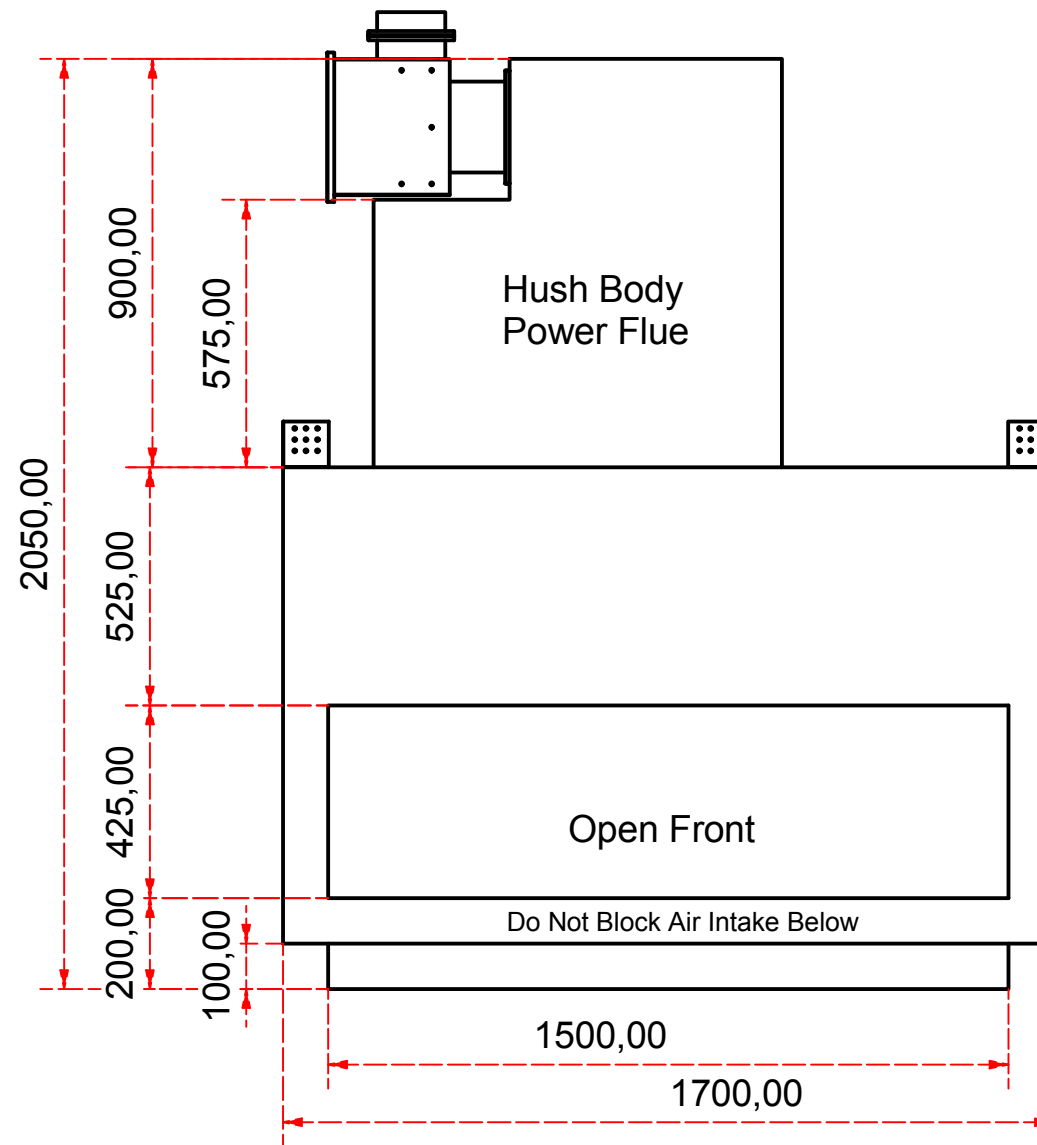

Designed by SJones	Date 31/12/2019	Material	Tolerance + / - .25mm
Living Flame	ES 1500 Hush Body & Power Flue Left Vertical Outlet		Checked by PJ 20 04 ES 1500
	Eastside 1500 Fireplaces		Edition Rv 1
			Sheet 12 / 16