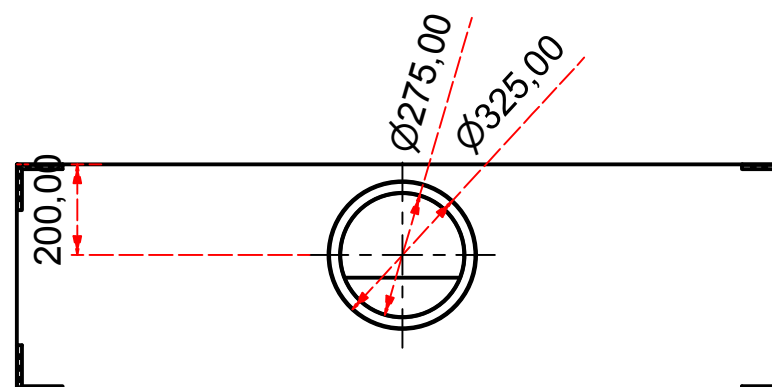

Designed by SJones	Date 31/12/2019	Material	Tolerance + / - .25mm
Living Flame	Eastside 1500 Fireplace Range		Checked by PJ 20 04 ES 1500
	Eastside 1500 Fireplaces		Edition Rv 1
			Sheet 1 / 16

Designed by SJones	Date 31/12/2019	Material	Tolerance + / - .25mm
Living Flame	Eastside Nova 1500		Checked by PJ 20 04 ES 1500
	Eastside 1500 Fireplaces		Edition Rv 1
			Sheet 2 / 16