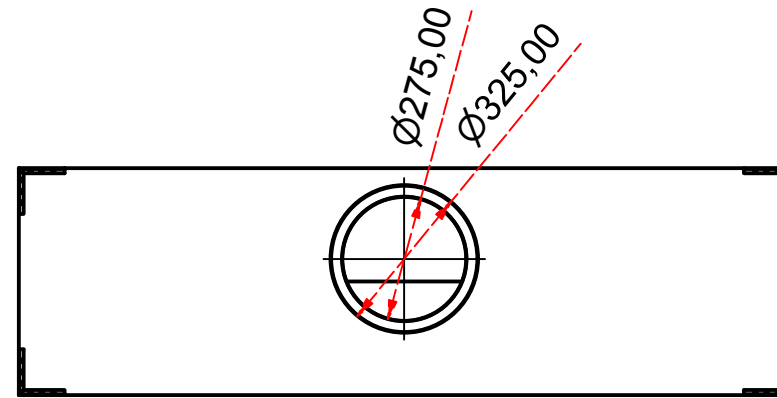

Designed by SJones	Date 31/12/2019	Material	Tolerance + / - .25mm
Living Flame	ES Vista1500 glass back & left end		Checked by PJ 20 04 ES 1500
	Eastside 1500 Fireplaces		Edition Rv 1
			Sheet 8 / 16