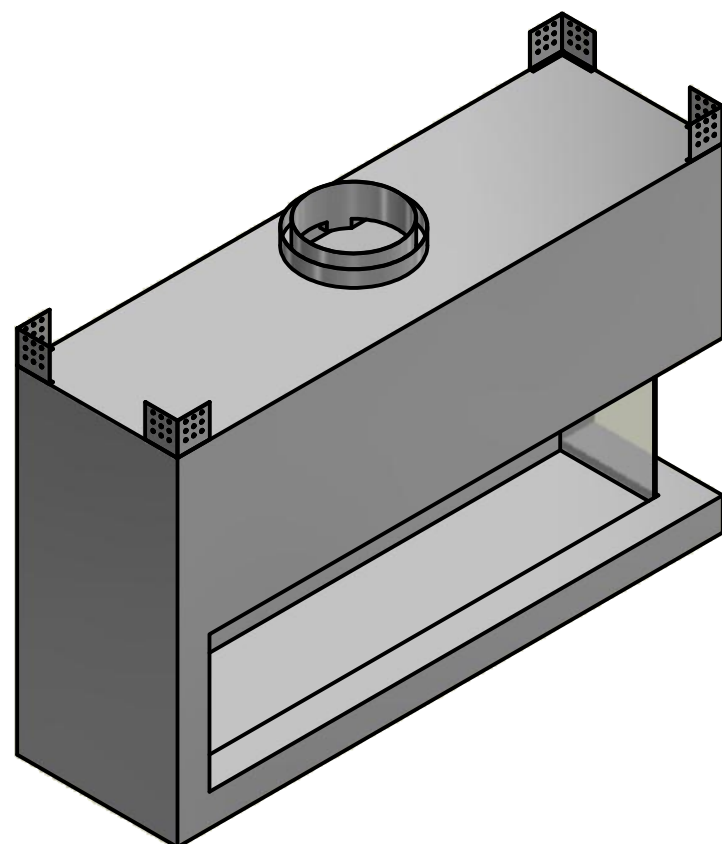

Designed by SJones	Date 31/12/2019	Material	Tolerance + / - .25mm
Living Flame	ES Niche1500 right hand glass		Checked by PJ 20 04 ES 1500
	Eastside 1500 Fireplaces	Edition Rv 1	Sheet 6 / 16