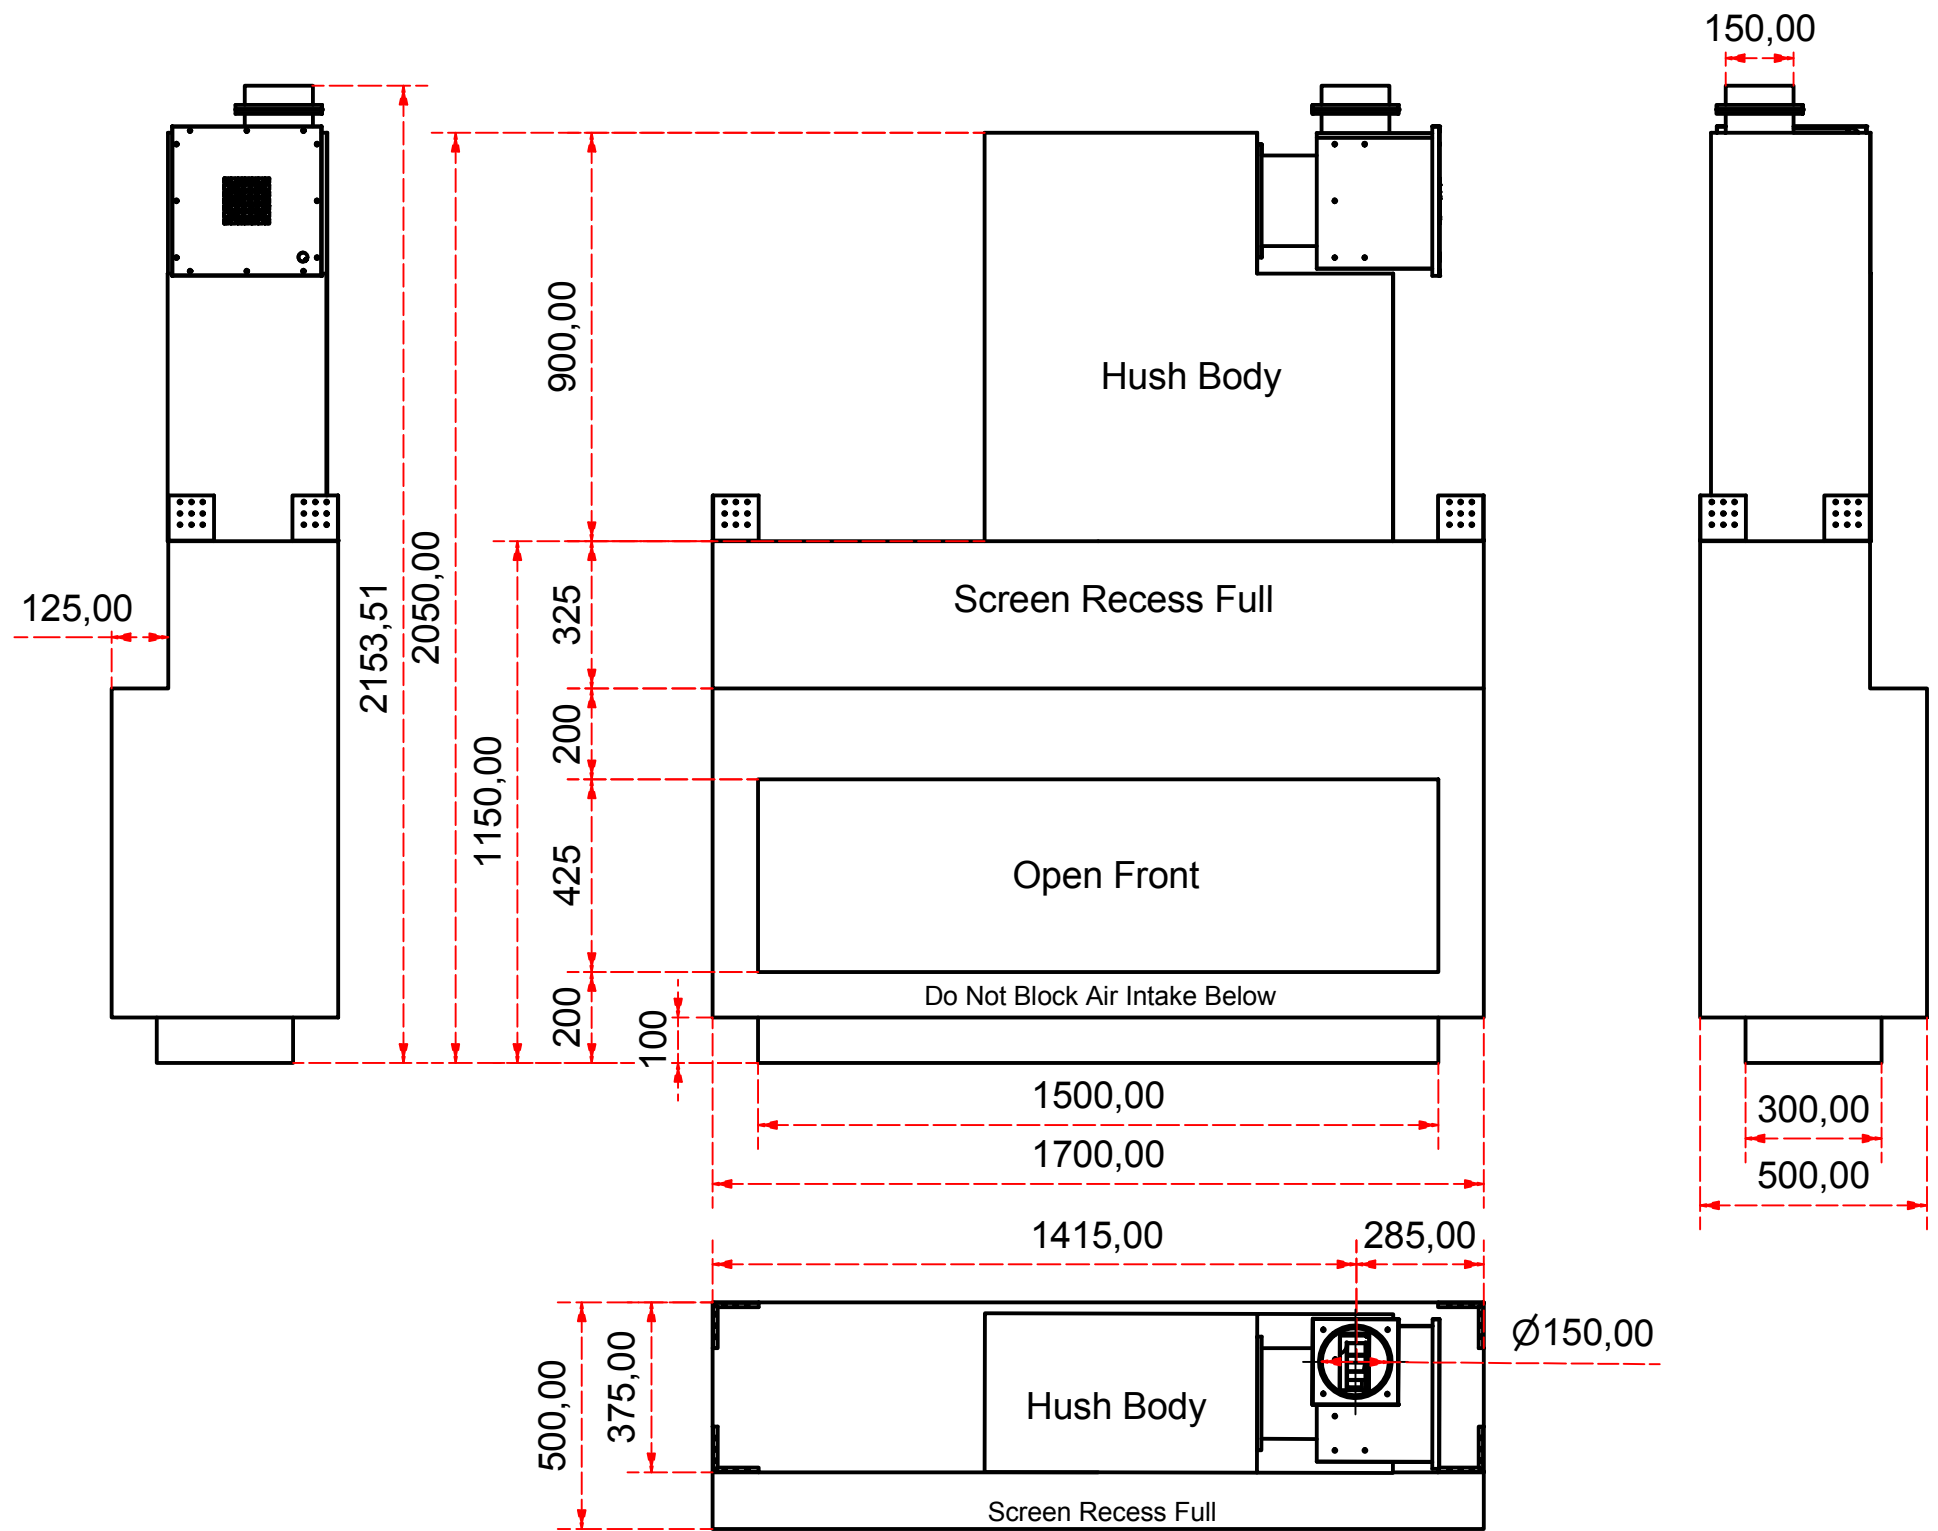

Designed by SJones	Date 31/12/2019	Material	Tolerance + / - .25mm
Living Flame	ES 1500 Screen Recess Full - Hush Body & Power Flue Right		Checked by PJ 20 04 ES 1500
	Eastside 1500 Fireplaces		Edition Rv 1
			Sheet 15 / 16