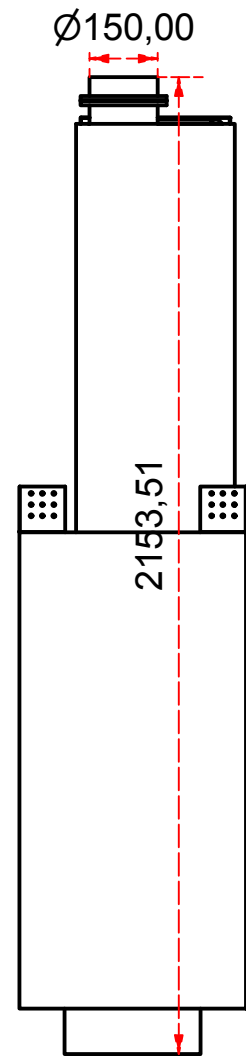

Designed by SJones	Date 31/12/2019	Material	Tolerance + / - .25mm
Living Flame	ES 1500 Hush Body & Power Flue Left Vertical Outlet		Checked by PJ 20 04 ES 1500
	Eastside 1500 Fireplaces		Edition Rv 1
			Sheet 12 / 16