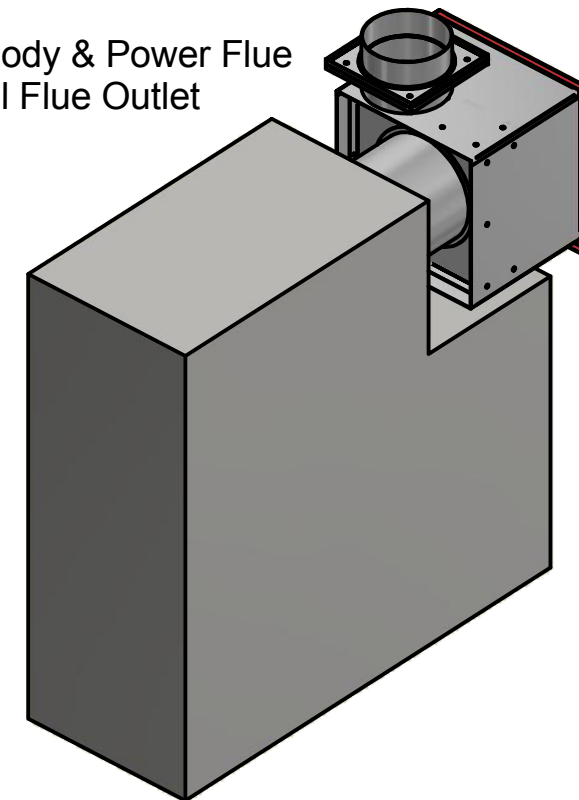

Eastside 1500 Hush Body & Power Flue
Right Mounted Vertical Flue Outlet

Designed by SJones	Date 31/12/2019	Material	Tolerance + / - .25mm
Living Flame	ES 1500 Hush Bodies & Power Flue Options		Checked by PJ 20 04 ES 1500
	Eastside 1500 Fireplaces		Edition Rv 1
			Sheet 16 / 16