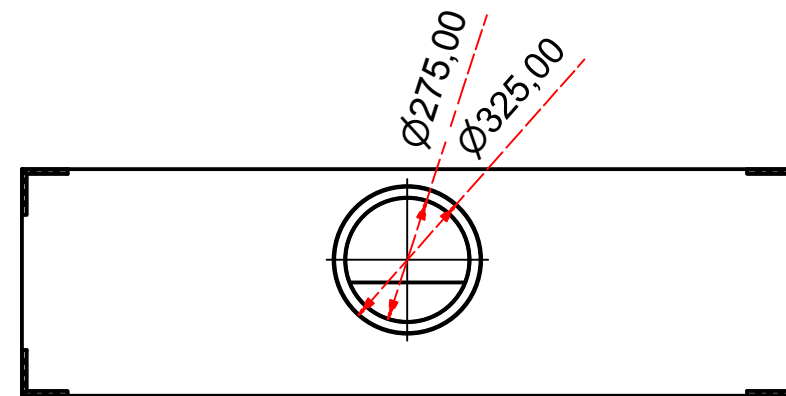

Designed by SJones	Date 31/12/2019	Material	Tolerance + / - .25mm
Living Flame	Eastside Niche1500 left hand glass		Checked by PJ 20 04 ES 1500
	Eastside 1500 Fireplaces		Edition Rv 1
			Sheet 5 / 16