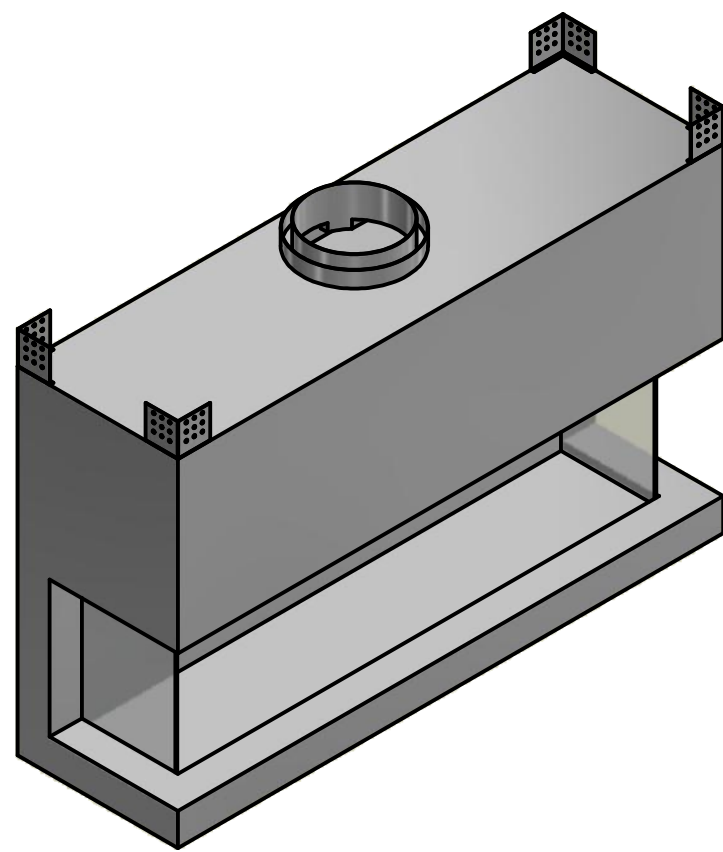

Designed by SJones	Date 31/12/2019	Material	Tolerance + / - .25mm
Living Flame	Eastside Euro 1500 Glass back and ends		Checked by PJ 20 04 ES 1500
	Eastside 1500 Fireplaces		Edition Rv 1
			Sheet 4 / 16