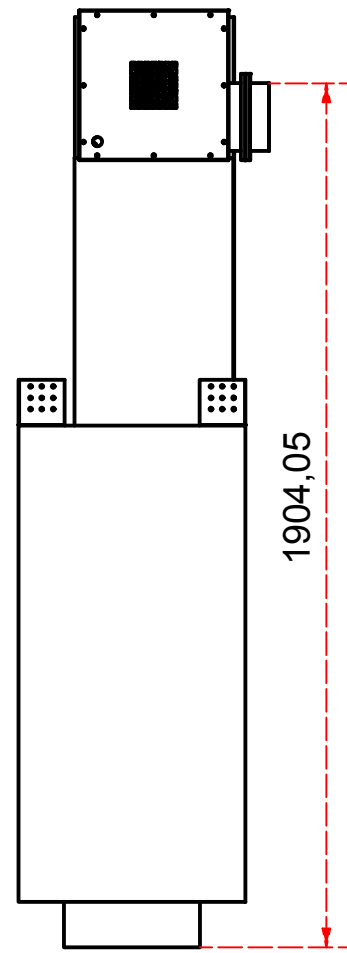

Designed by SJones	Date 31/12/2019	Material	Tolerance + / - .25mm
Living Flame	ES 1500 Hush Body & Power Flue Right Rear Outlet		Checked by PJ 20 04 ES 1500
	Eastside 1500 Fireplaces		Edition Rv 1
			Sheet 13 / 16