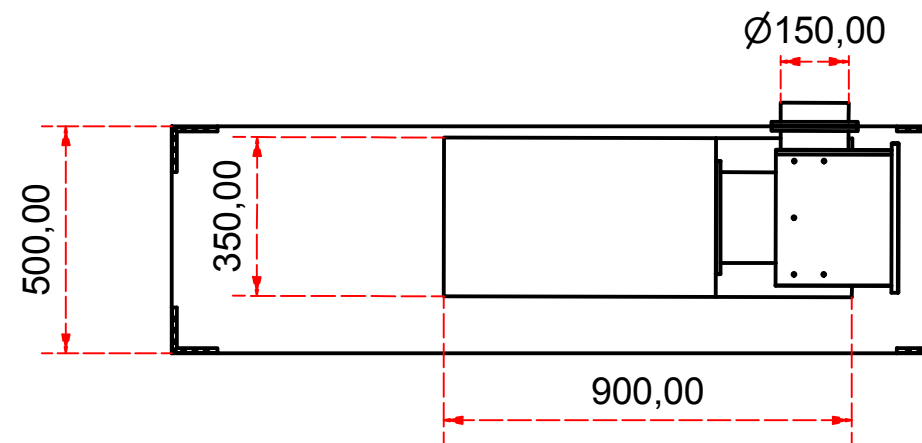

Designed by SJones	Date 31/12/2019	Material	Tolerance + / - .25mm
Living Flame	ES 1500 Hush Body & Power Flue Left Vertical Outlet		Checked by PJ 20 04 ES 1500
	Eastside 1500 Fireplaces		Edition Rv 1
			Sheet 12 / 16