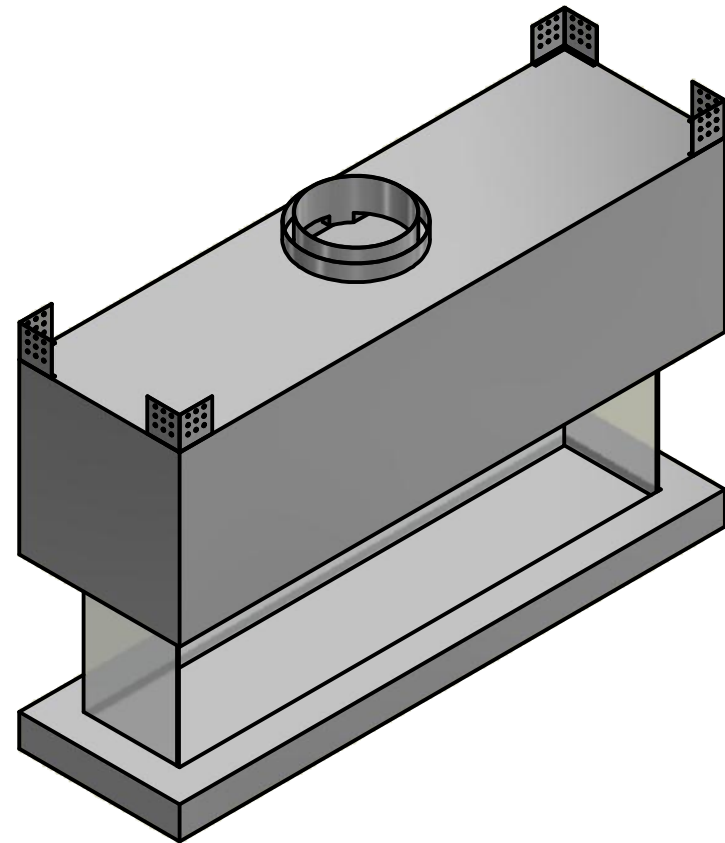

Designed by SJones	Date 31/12/2019	Material	Tolerance + / - .25mm
Living Flame	ES Quattro 1500 glass back and both ends		Checked by PJ 20 04 ES 1500
	Eastside 1500 Fireplaces		Edition Rv 1
			Sheet 7 / 16