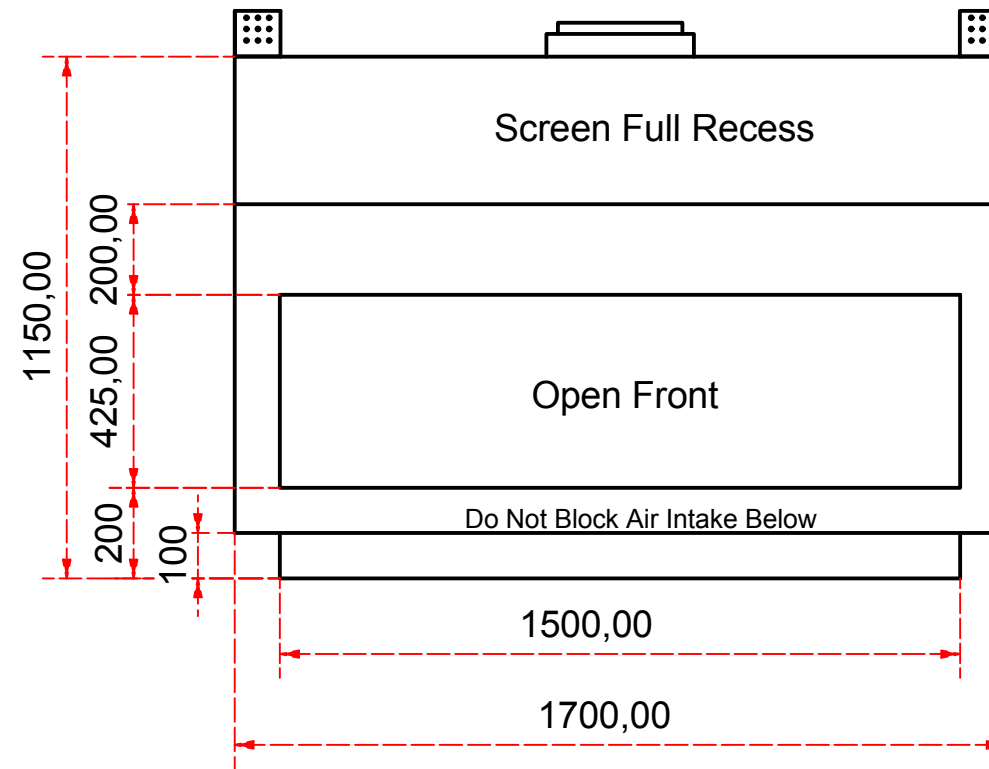

Designed by SJones	Date 31/12/2019	Material	Tolerance + / - .25mm
Living Flame	ES 1500 Screen Full Recess Option		Checked by PJ 20 04 ES 1500
	Eastside 1500 Fireplaces		Edition Rv 1
			Sheet 11 / 16