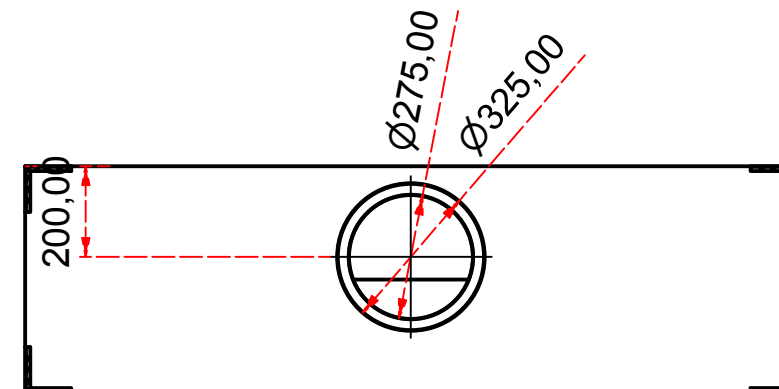

Designed by SJones	Date 31/12/2019	Material	Tolerance + / - .25mm
Living Flame	Eastside Euro 1500 Glass back and ends		Checked by PJ 20 04 ES 1500
	Eastside 1500 Fireplaces		Edition Rv 1
			Sheet 4 / 16