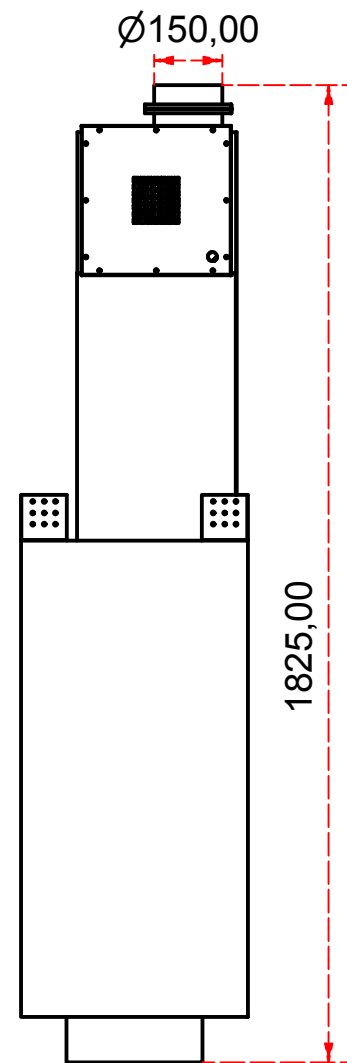

Designed by SJones	Date 31/12/2019	Material	Tolerance + / - .25mm
Living Flame	ES 1500 Screen Recess - Hush Body & Power Flue Right		Checked by PJ 20 04 ES 1500
	Eastside 1500 Fireplaces		Edition Rv 1
			Sheet 14 / 16