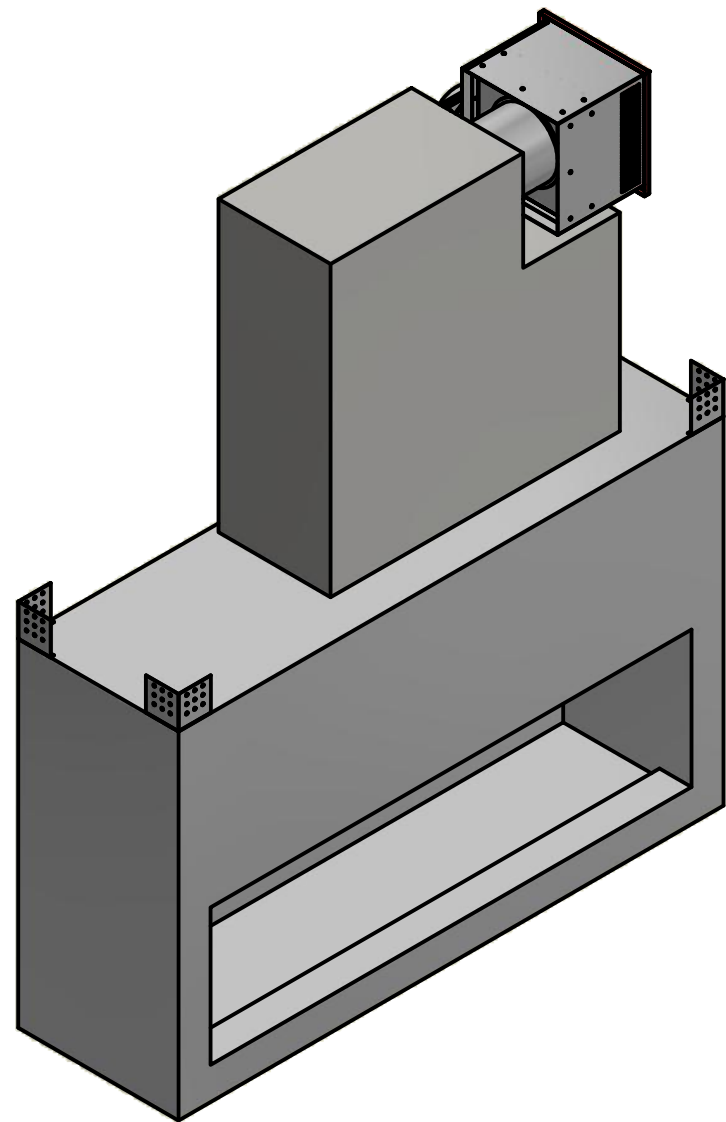

Designed by SJones	Date 31/12/2019	Material	Tolerance + / - .25mm
Living Flame	ES 1500 Hush Body & Power Flue Right Rear Outlet		Checked by PJ 20 04 ES 1500
	Eastside 1500 Fireplaces		Edition Rv 1
			Sheet 13 / 16