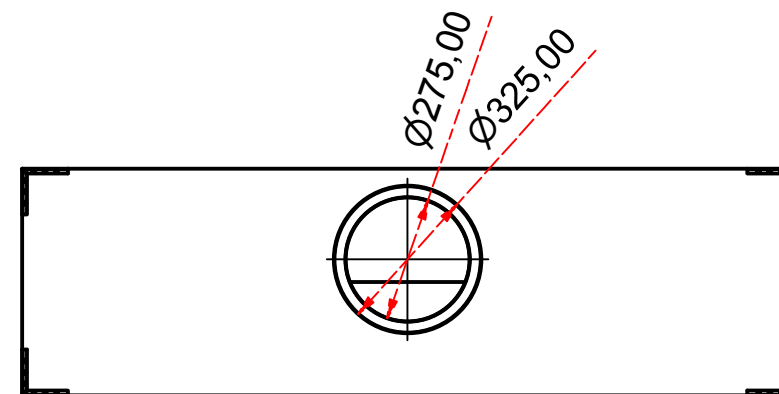

Designed by SJones	Date 31/12/2019	Material	Tolerance + / - .25mm
Living Flame	ES Vista1500 glass back & right end		Checked by PJ 20 04 ES 1500
	Eastside 1500 Fireplaces		Edition Rv 1
			Sheet 9 / 16