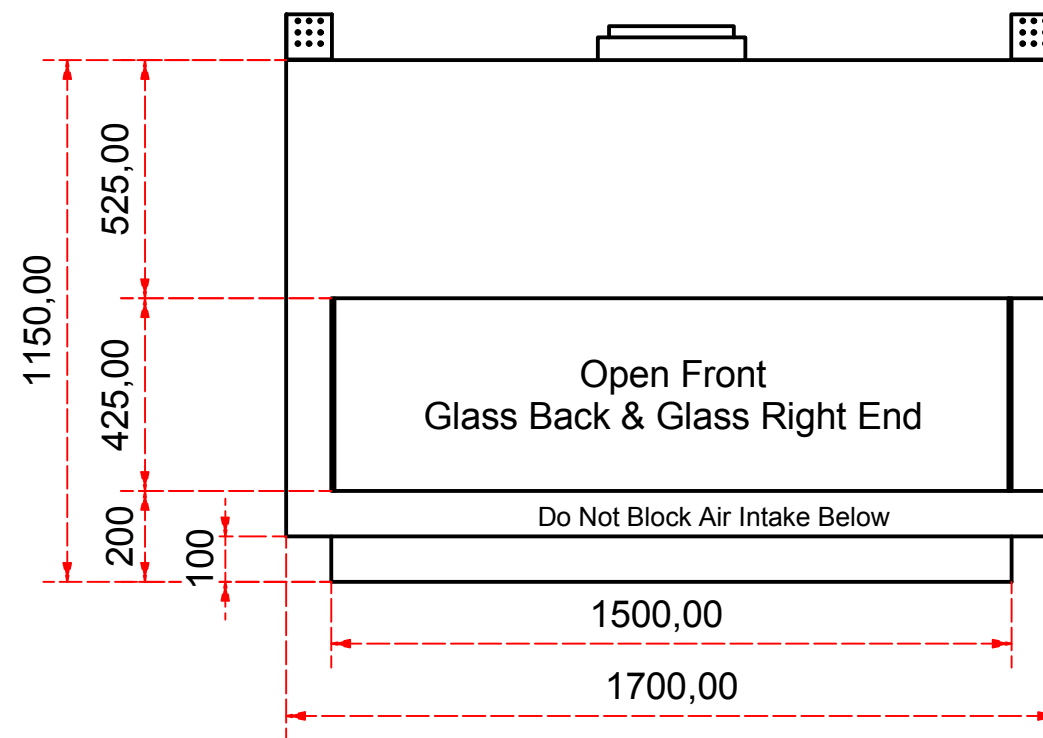

Designed by SJones	Date 31/12/2019	Material	Tolerance + / - .25mm
Living Flame	ES Vista1500 glass back & right end		Checked by PJ 20 04 ES 1500
	Eastside 1500 Fireplaces		Edition Rv 1
			Sheet 9 / 16