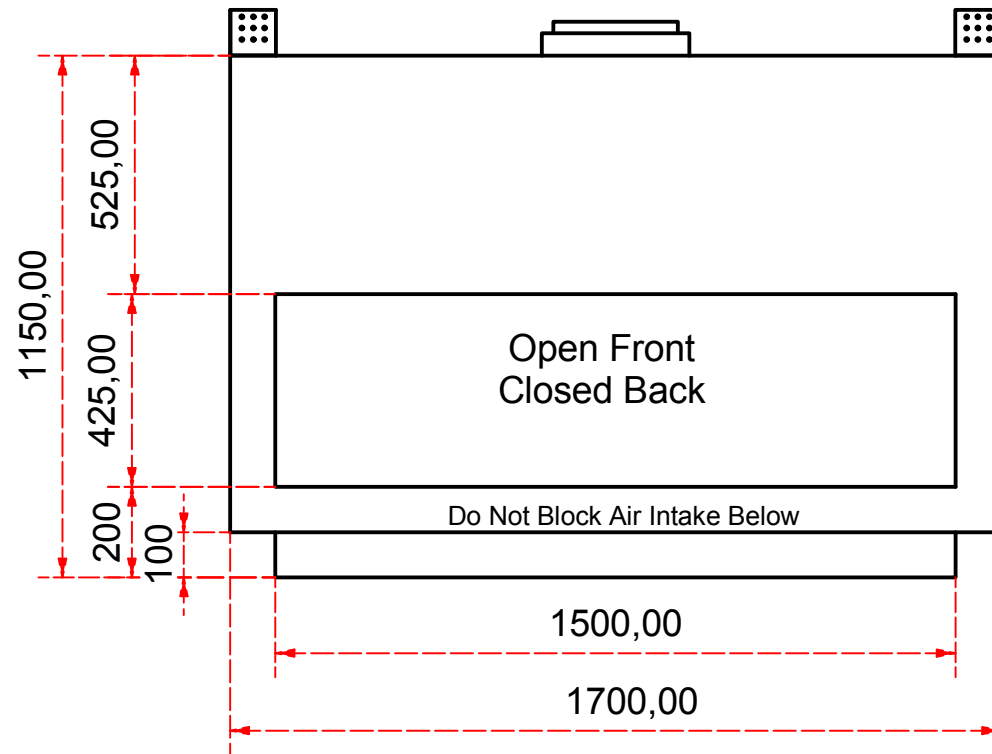

Designed by SJones	Date 31/12/2019	Material	Tolerance + / - .25mm
Living Flame	Eastside 1500 Fireplace Range		Checked by PJ 20 04 ES 1500
	Eastside 1500 Fireplaces		Edition Rv 1
			Sheet 1 / 16

Designed by SJones	Date 31/12/2019	Material	Tolerance + / - .25mm
Living Flame	Eastside Nova 1500		Checked by PJ 20 04 ES 1500
	Eastside 1500 Fireplaces		Edition Rv 1
			Sheet 2 / 16