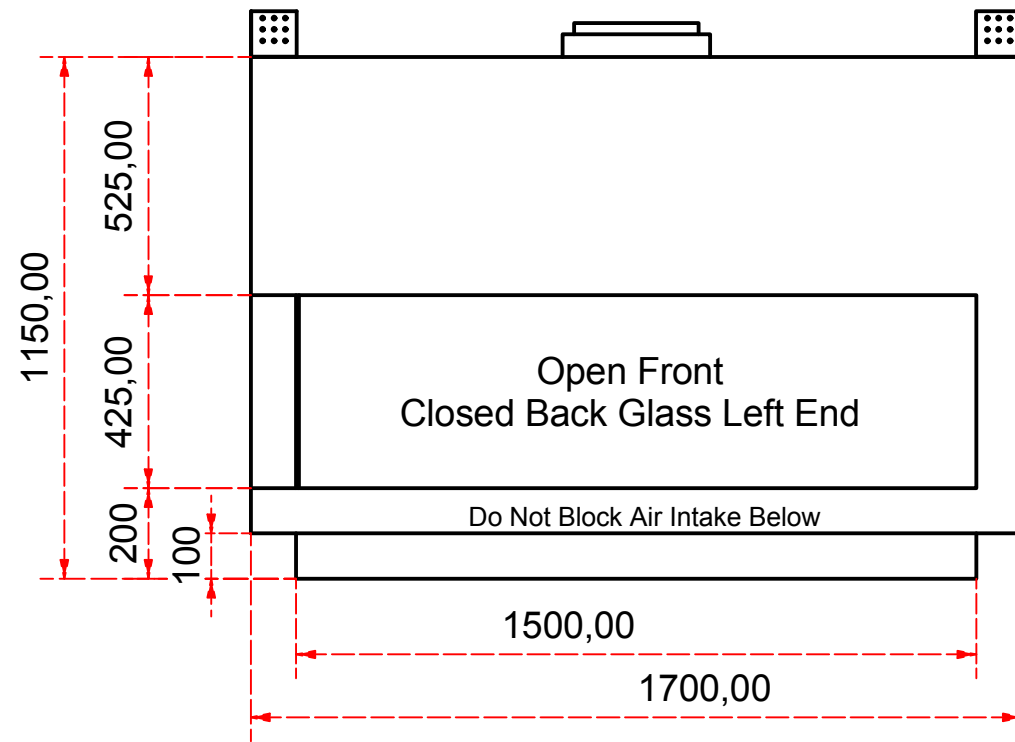

Designed by SJones	Date 31/12/2019	Material	Tolerance + / - .25mm
Living Flame	Eastside Niche1500 left hand glass		Checked by PJ 20 04 ES 1500
	Eastside 1500 Fireplaces		Edition Rv 1
			Sheet 5 / 16