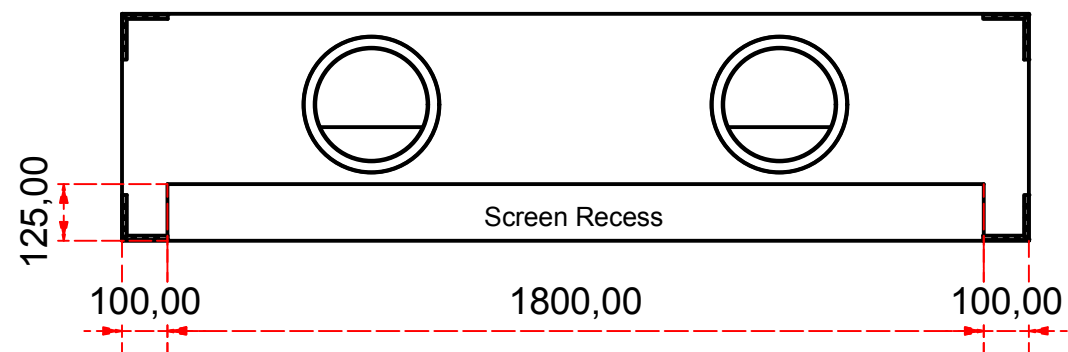

Designed by SJones	Date 31/12/2019	Material	Tolerance + / - .25mm
Living Flame	ES 1800 Screen Recess Option		Checked by PJ 20 04 ES 1800
	Eastside 1800 Fireplaces		Edition Rv 1
			Sheet 10 / 17