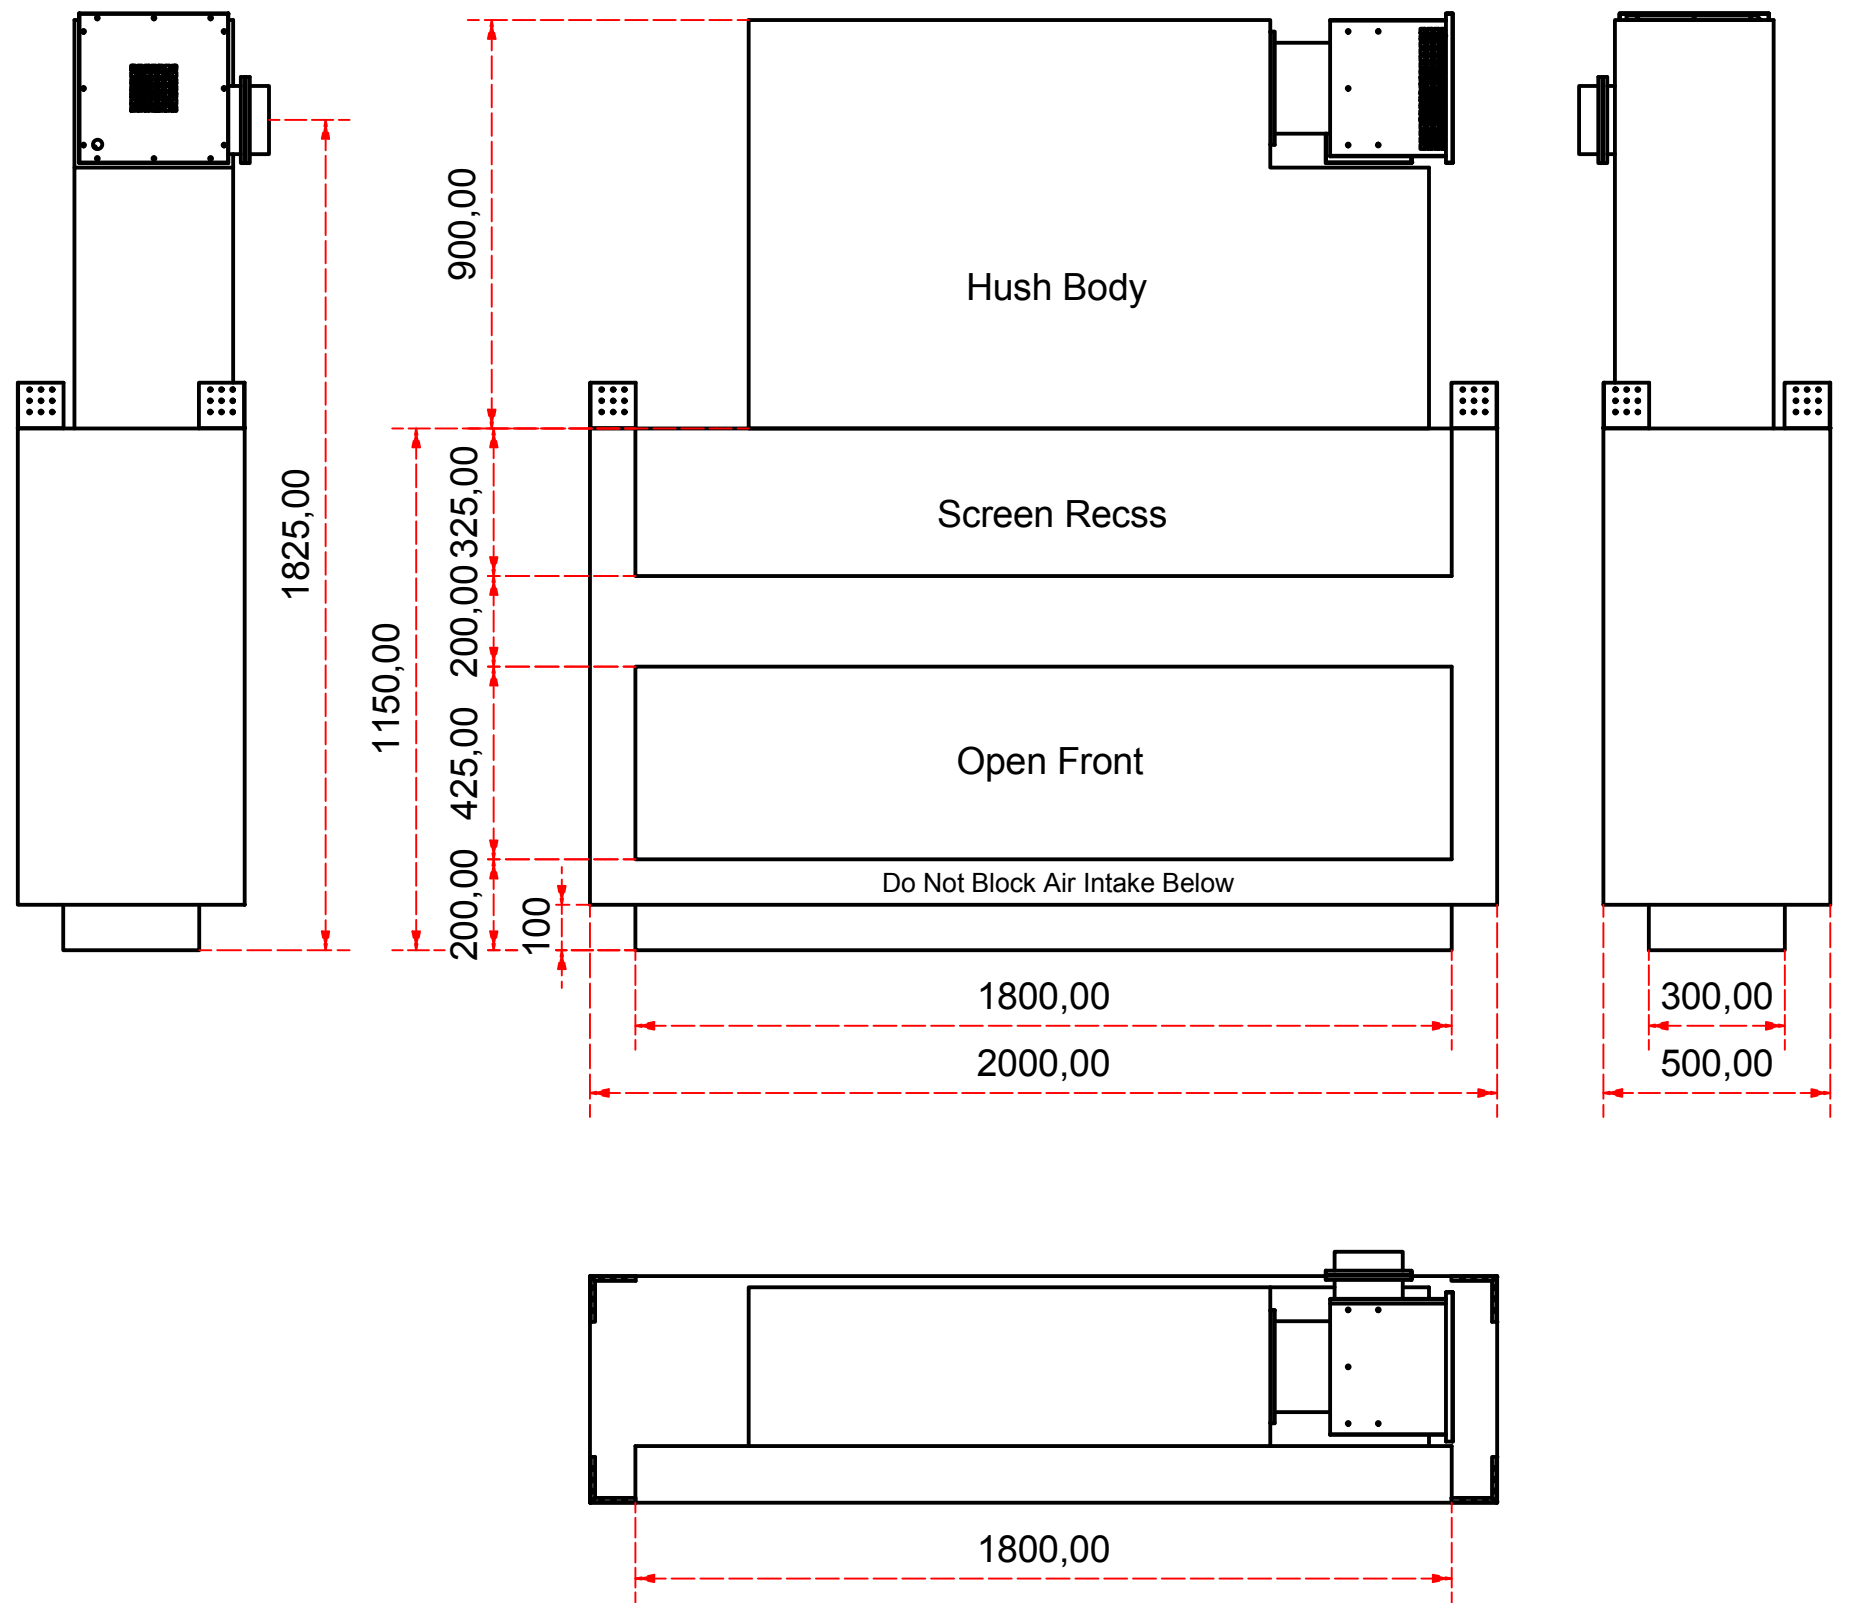

Designed by SJones	Date 31/12/2019	Material	Tolerance + / - .25mm
Living Flame	ES 1800 Screen Recess - Hush Body & Power Flue Right		Checked by PJ 20 04 ES 1800
	Eastside 1800 Fireplaces		Edition Rv 1
			Sheet 15 / 17