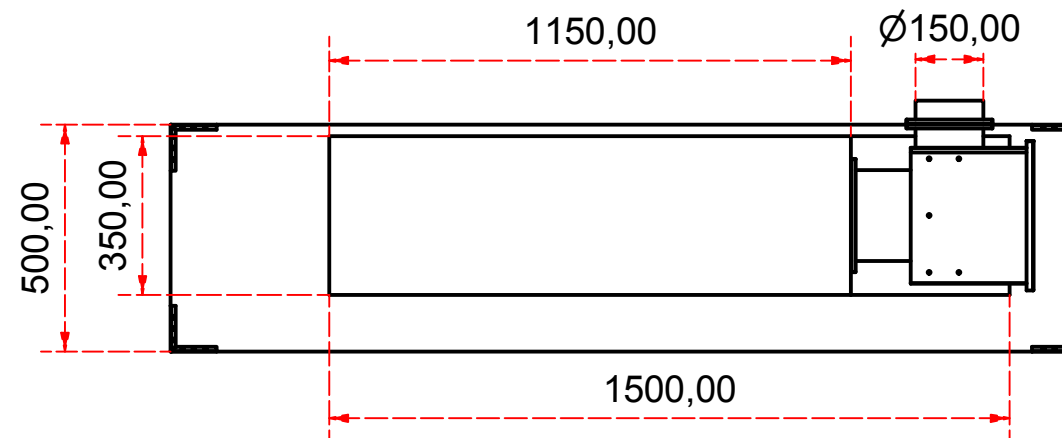

Designed by SJones	Date 31/12/2019	Material	Tolerance + / - .25mm
Living Flame	ES 1800 Hush Body & Power Flue Right		Checked by PJ 20 04 ES 1800
	Eastside 1800 Fireplaces		Edition Rv 1
			Sheet 14 / 17