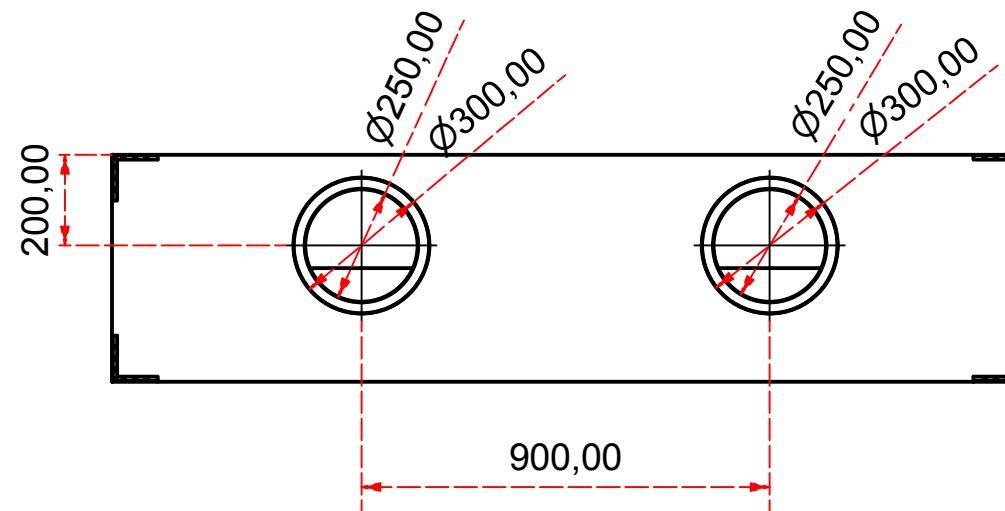

Designed by SJones	Date 31/12/2019	Material	Tolerance + / - .25mm
Living Flame	Eastside 1800 Fireplace Range		Checked by PJ 20 04 ES 1800
	Eastside 1800 Fireplaces	Edition Rv 1	Sheet 1 / 17

Designed by SJones	Date 31/12/2019	Material	Tolerance + / - .25mm
Living Flame	Eastside Nova 1800		Checked by PJ 20 04 ES 1800
	Eastside 1800 Fireplaces		Edition Rv 1
			Sheet 2 / 17