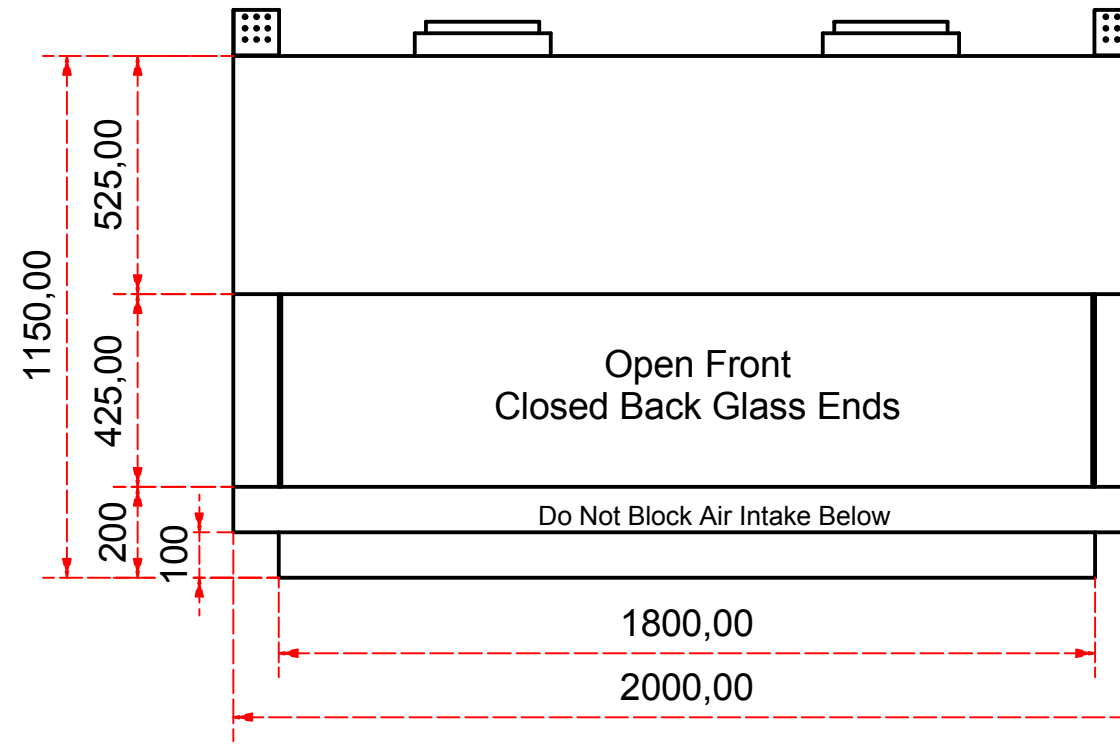

Designed by SJones	Date 31/12/2019	Material	Tolerance + / - .25mm
Living Flame	Eastside Euro 1800 Glass back and ends		Checked by PJ 20 04 ES 1800
	Eastside 1800 Fireplaces		Edition Rv 1
			Sheet 4 / 17