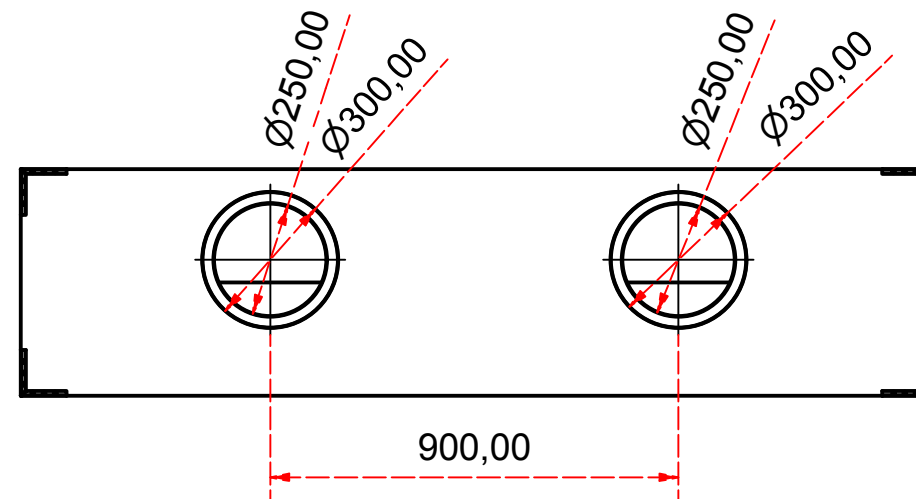

Designed by SJones	Date 31/12/2019	Material	Tolerance + / - .25mm
Living Flame	Eastside Niche1800 left hand glass		Checked by PJ 20 04 ES 1800
	Eastside 1800 Fireplaces		Edition Rv 1
			Sheet 5 / 17