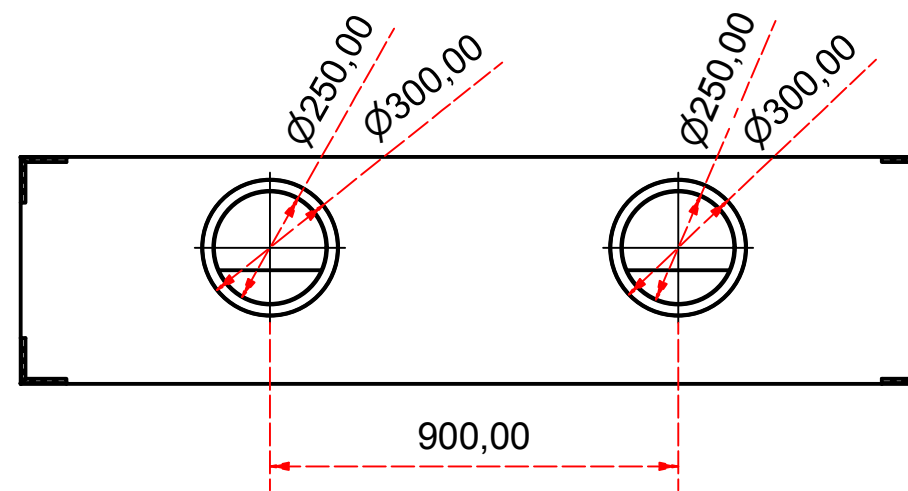

Designed by SJones	Date 31/12/2019	Material	Tolerance + / - .25mm
Living Flame	ES Niche1800 right hand glass		Checked by PJ 20 04 ES 1800
	Eastside 1800 Fireplaces	Edition Rv 1	Sheet 6 / 17