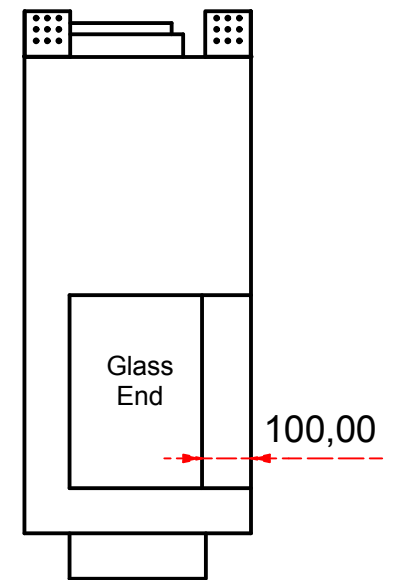

Designed by SJones	Date 31/12/2019	Material	Tolerance + / - .25mm
Living Flame	Eastside Niche1800 left hand glass		Checked by PJ 20 04 ES 1800
	Eastside 1800 Fireplaces		Edition Rv 1
			Sheet 5 / 17