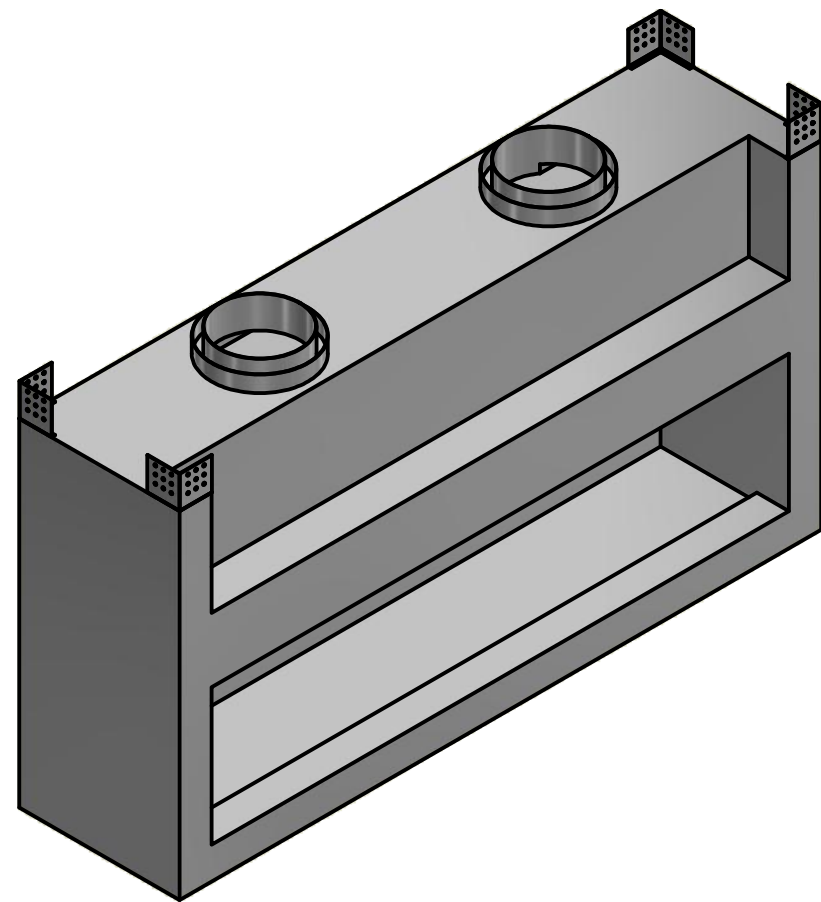

Designed by SJones	Date 31/12/2019	Material	Tolerance + / - .25mm
Living Flame	ES 1800 Screen Recess Option		Checked by PJ 20 04 ES 1800
	Eastside 1800 Fireplaces		Edition Rv 1
			Sheet 10 / 17