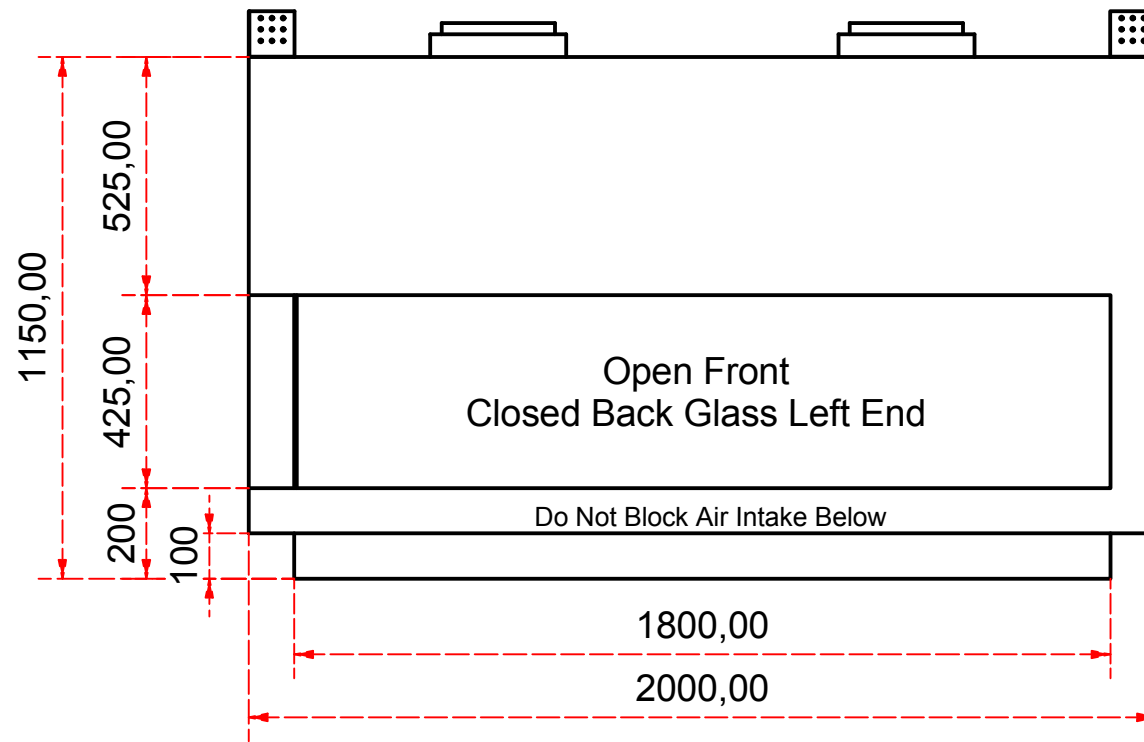

Designed by SJones	Date 31/12/2019	Material	Tolerance + / - .25mm
Living Flame	Eastside Niche1800 left hand glass		Checked by PJ 20 04 ES 1800
	Eastside 1800 Fireplaces		Edition Rv 1
			Sheet 5 / 17