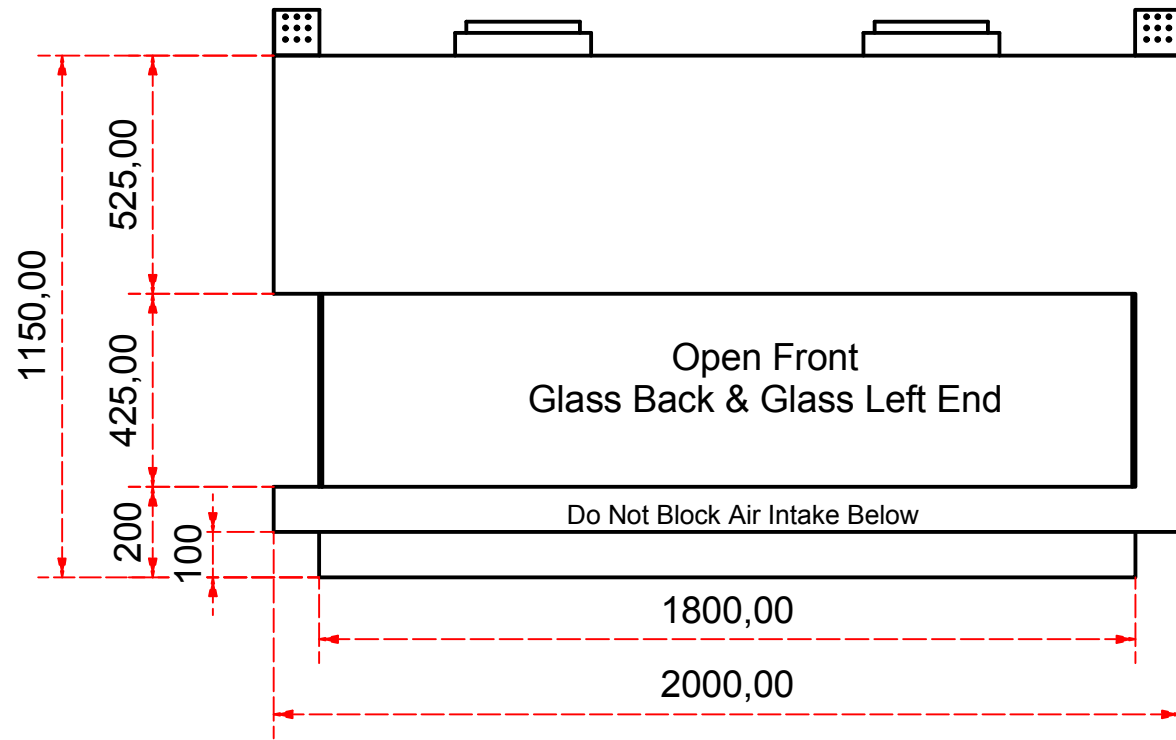

Designed by SJones	Date 31/12/2019	Material	Tolerance + / - .25mm
Living Flame	ES Quattro 1800 glass back and both ends		Checked by PJ 20 04 ES 1800
	Eastside 1800 Fireplaces		Edition Rv 1
			Sheet 7 / 17