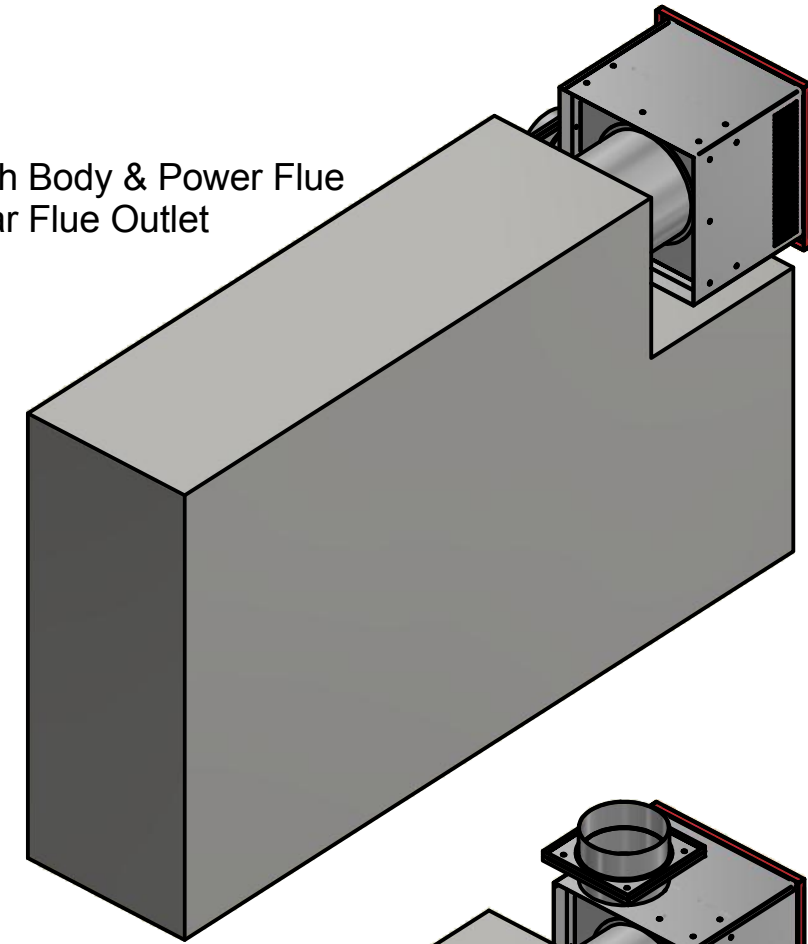

Eastside 1800 Hush Body & Power Flue
Right Mounted Vertical Flue Outlet

Eastside 1800 Hush Body & Power Flue
Right Mounted Rear Flue Outlet