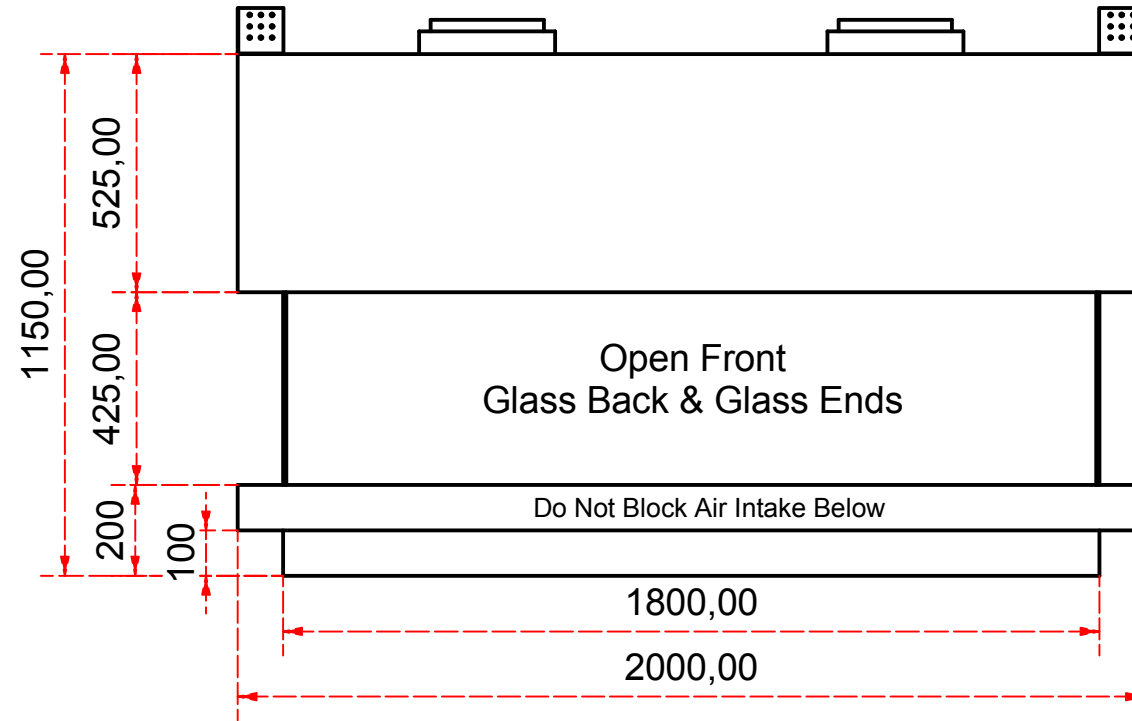

Designed by SJones	Date 31/12/2019	Material	Tolerance + / - .25mm
Living Flame	ES Quattro 1800 glass back and both ends		Checked by PJ 20 04 ES 1800
	Eastside 1800 Fireplaces		Edition Rv 1
			Sheet 7 / 17