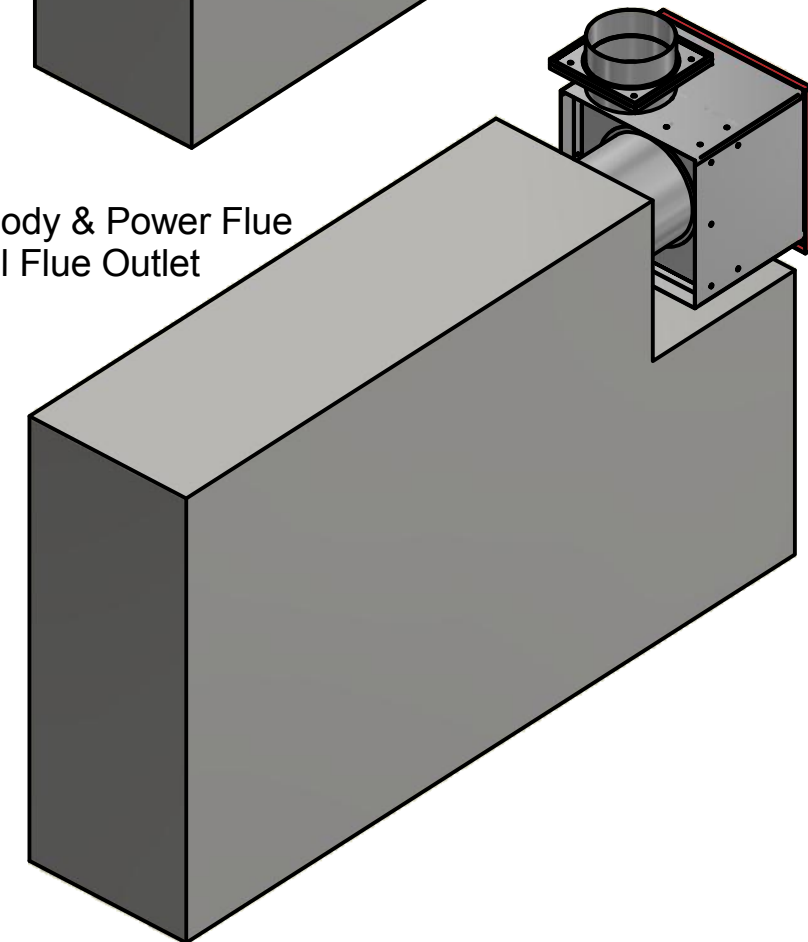

Eastside 1800 Hush Body & Power Flue  
Left Mounted Rear Flue Outlet

Eastside 1800 Hush Body & Power Flue  
Right Mounted Rear Flue Outlet

Eastside 1800 Hush Body & Power Flue  
Left Mounted Vertical Flue Outlet

Eastside 1800 Hush Body & Power Flue  
Right Mounted Vertical Flue Outlet

Designed by SJones	Date 31/12/2019	Material	Tolerance + / - .25mm
Living Flame	ES 1800 Hush Bodies & Power Flue Options		Checked by PJ 20 04 ES 1800
	Eastside 1800 Fireplaces		Edition Rv 1
			Sheet 17 / 17