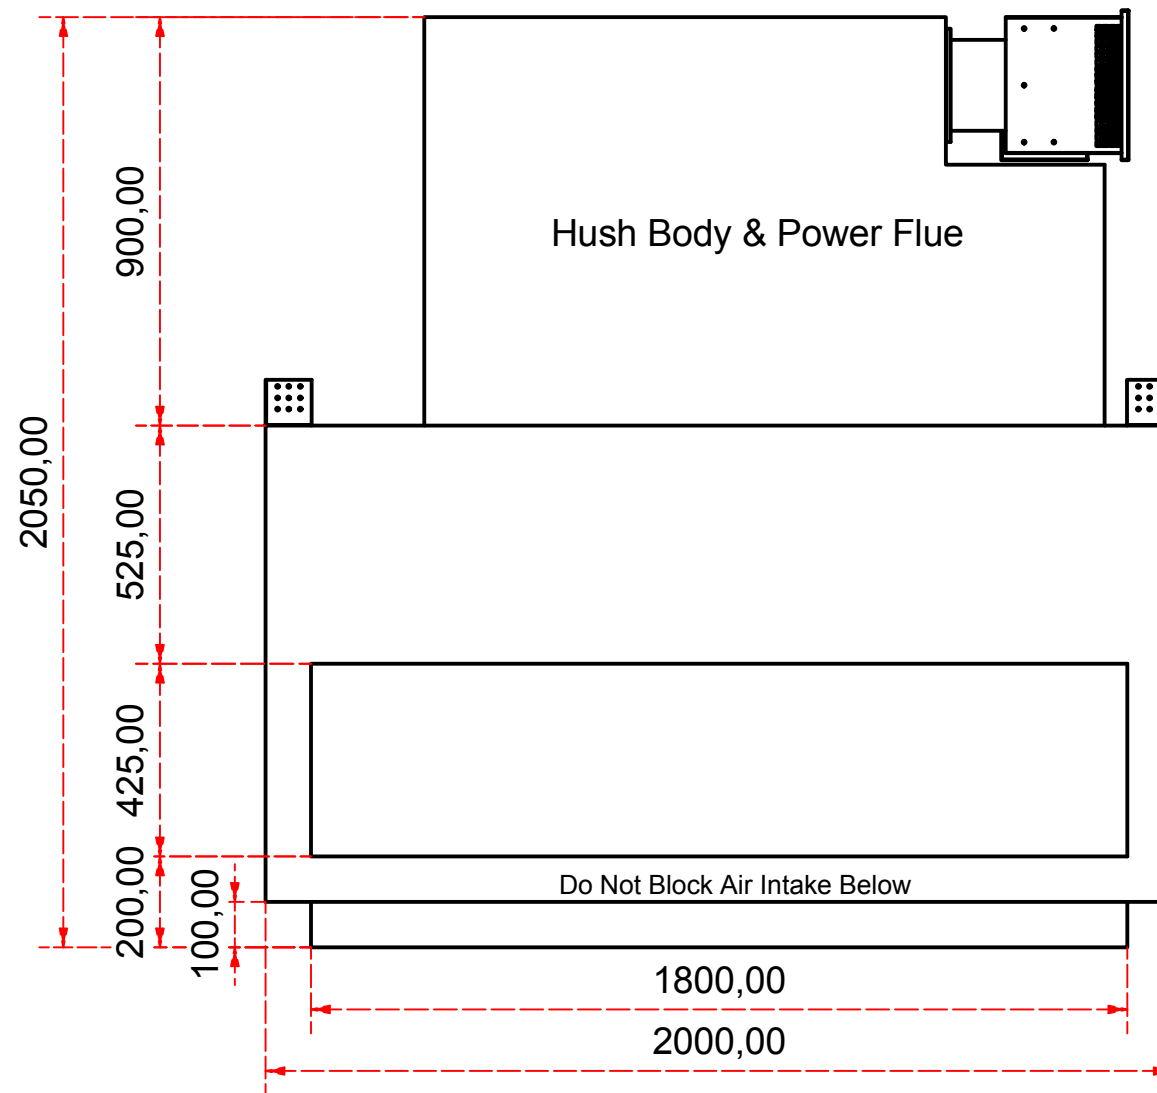

Designed by SJones	Date 31/12/2019	Material	Tolerance + / - .25mm
Living Flame	ES 1800 Hush Body & Power Flue Right		Checked by PJ 20 04 ES 1800
	Eastside 1800 Fireplaces		Edition Rv 1
			Sheet 14 / 17