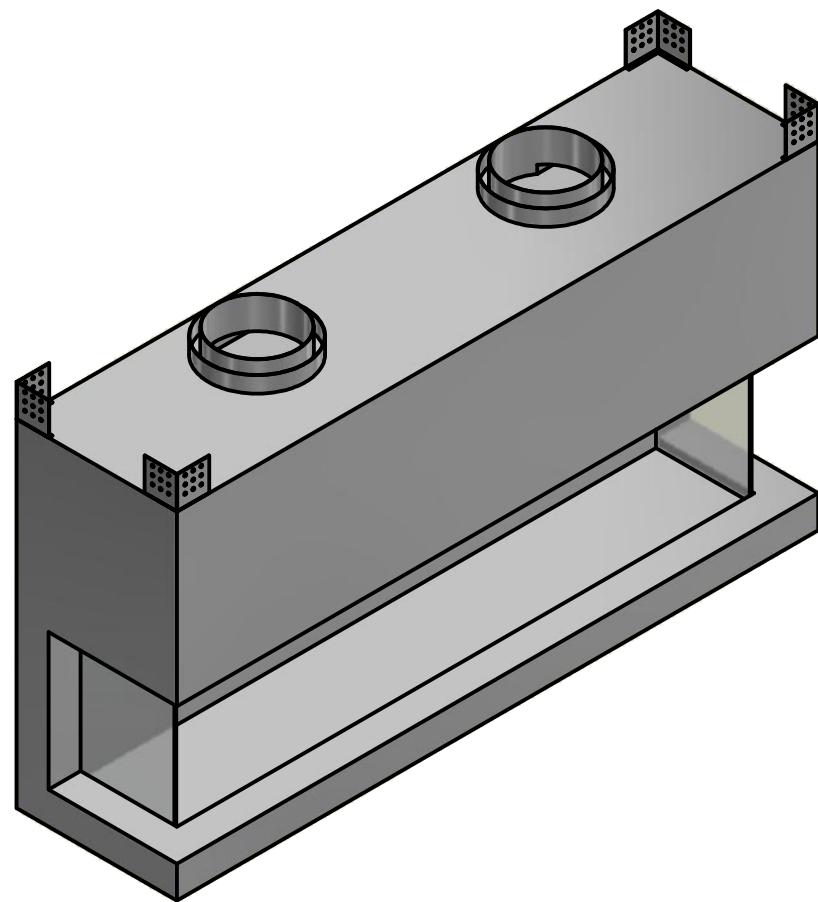

Designed by SJones	Date 31/12/2019	Material	Tolerance + / - .25mm
Living Flame	Eastside Euro 1800 Glass back and ends		Checked by PJ 20 04 ES 1800
	Eastside 1800 Fireplaces		Edition Rv 1
			Sheet 4 / 17