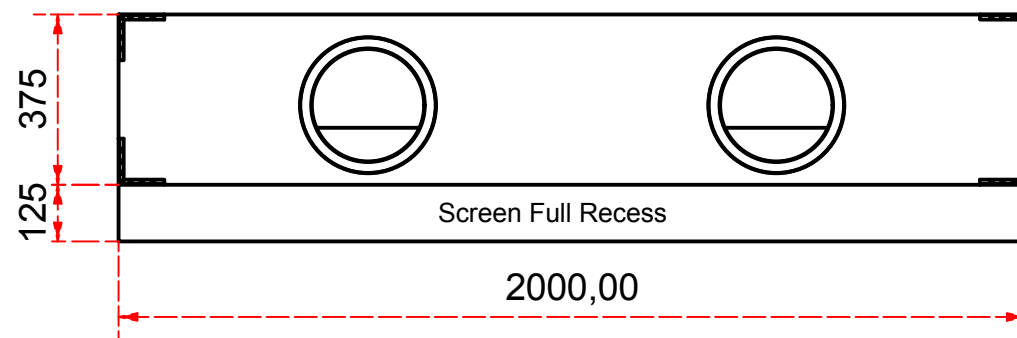

Designed by SJones	Date 31/12/2019	Material	Tolerance + / - .25mm
Living Flame	ES 1800 Screen Full Recess Option		Checked by PJ 20 04 ES 1800
	Eastside 1800 Fireplaces		Edition Rv 1
			Sheet 11 / 17