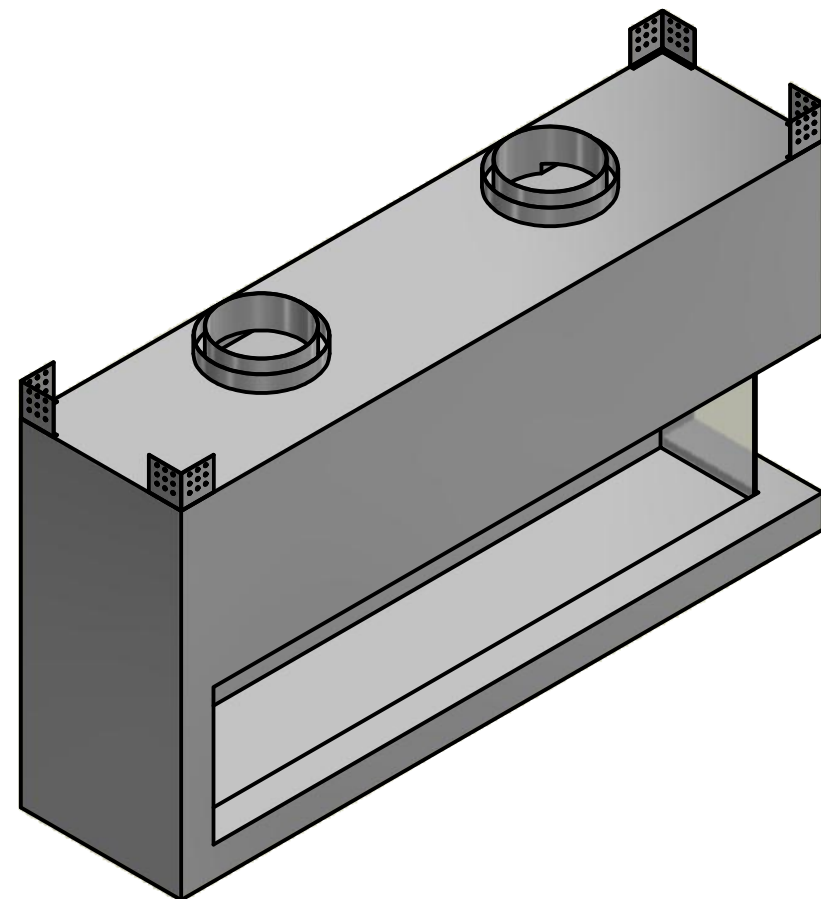

Designed by SJones	Date 31/12/2019	Material	Tolerance + / - .25mm
Living Flame	ES Niche1800 right hand glass		Checked by PJ 20 04 ES 1800
	Eastside 1800 Fireplaces	Edition Rv 1	Sheet 6 / 17