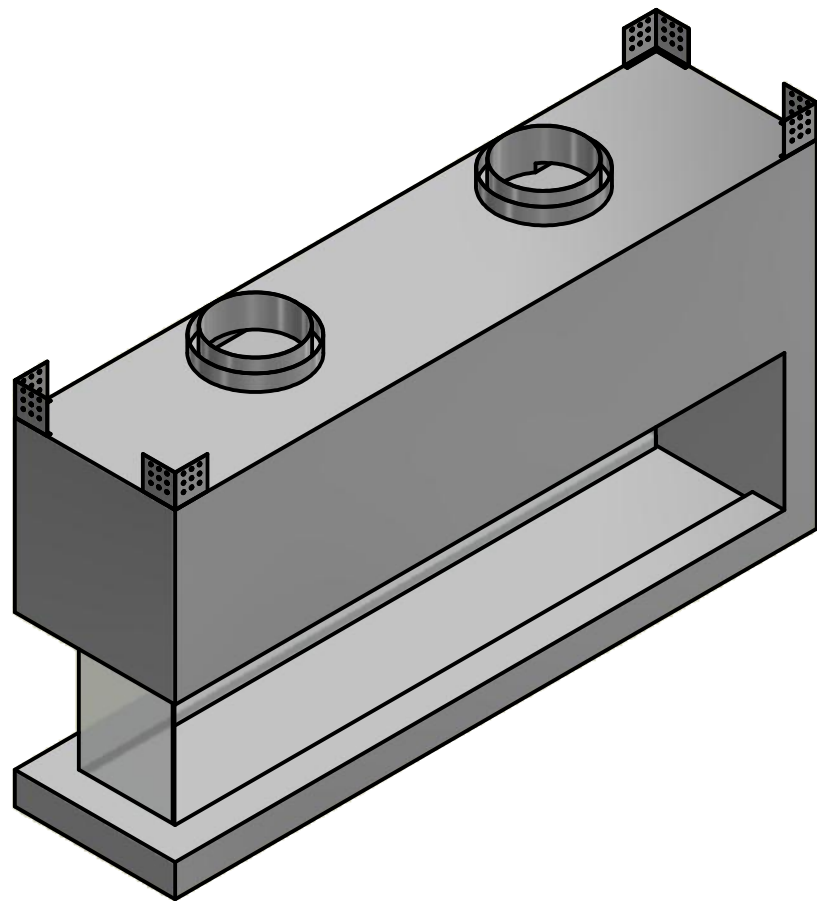

Designed by SJones	Date 31/12/2019	Material	Tolerance + / - .25mm
Living Flame	ES Quattro 1800 glass back and both ends		Checked by PJ 20 04 ES 1800
	Eastside 1800 Fireplaces		Edition Rv 1
			Sheet 7 / 17