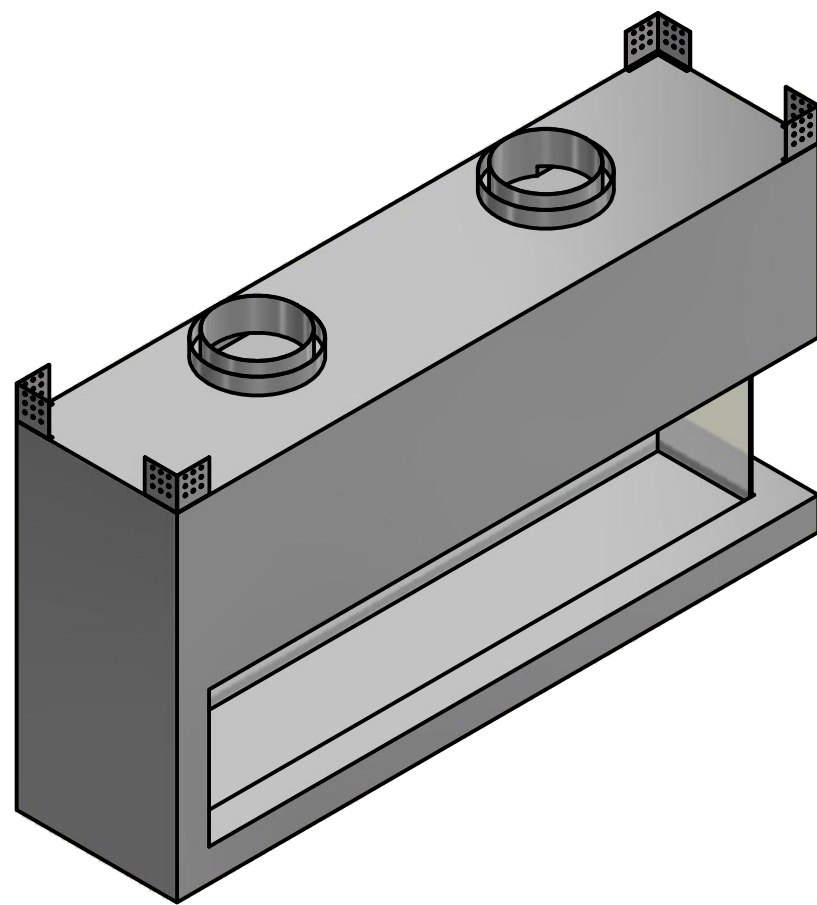

Designed by SJones	Date 31/12/2019	Material	Tolerance + / - .25mm
Living Flame	ES Vista1800 glass back & right end		Checked by PJ 20 04 ES 1800
	Eastside 1800 Fireplaces		Edition Rv 1
			Sheet 9 / 17