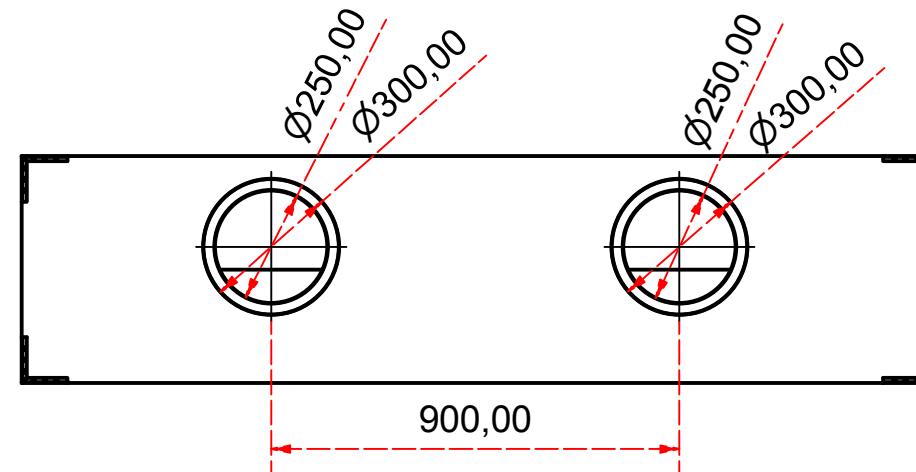

Designed by SJones	Date 31/12/2019	Material	Tolerance + / - .25mm
Living Flame	ES Quattro 1800 glass back and both ends		Checked by PJ 20 04 ES 1800
	Eastside 1800 Fireplaces		Edition Rv 1
			Sheet 7 / 17