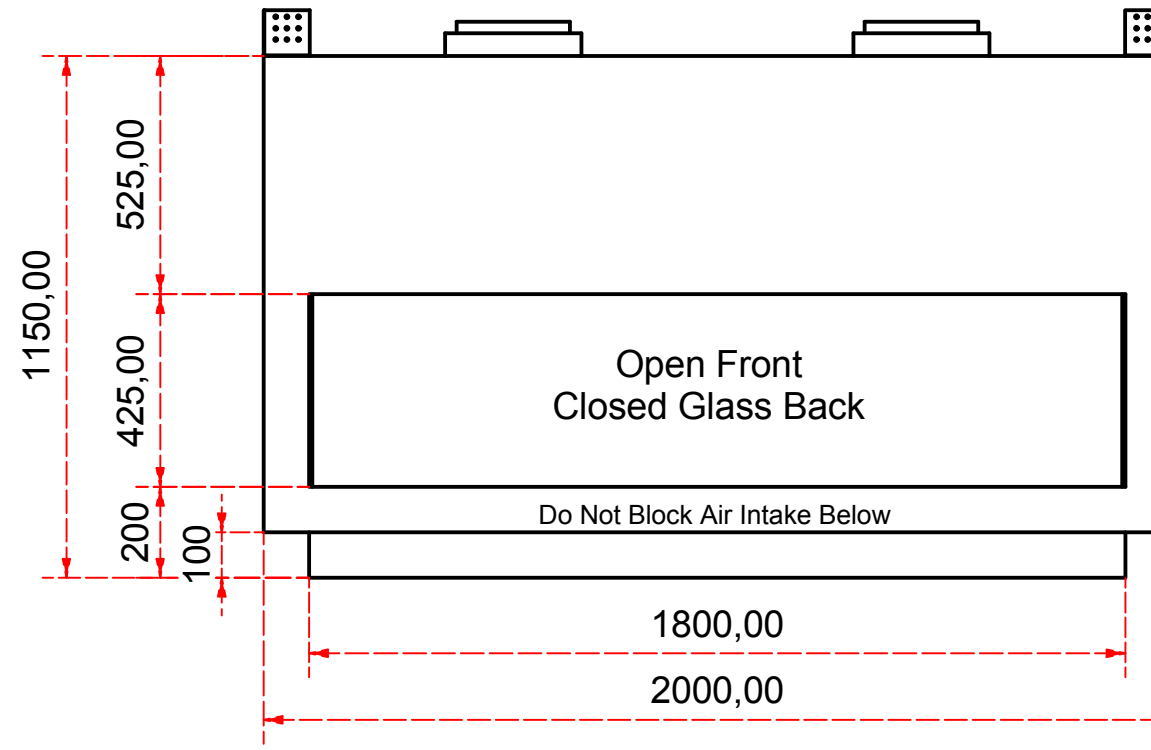

Designed by SJones	Date 31/12/2019	Material	Tolerance + / - .25mm
Living Flame	Eastside 1800 Fireplace Range		Checked by PJ 20 04 ES 1800
	Eastside 1800 Fireplaces	Edition Rv 1	Sheet 1 / 17

Designed by SJones	Date 31/12/2019	Material	Tolerance + / - .25mm
Living Flame	Eastside Nova 1800		Checked by PJ 20 04 ES 1800
	Eastside 1800 Fireplaces		Edition Rv 1
			Sheet 2 / 17