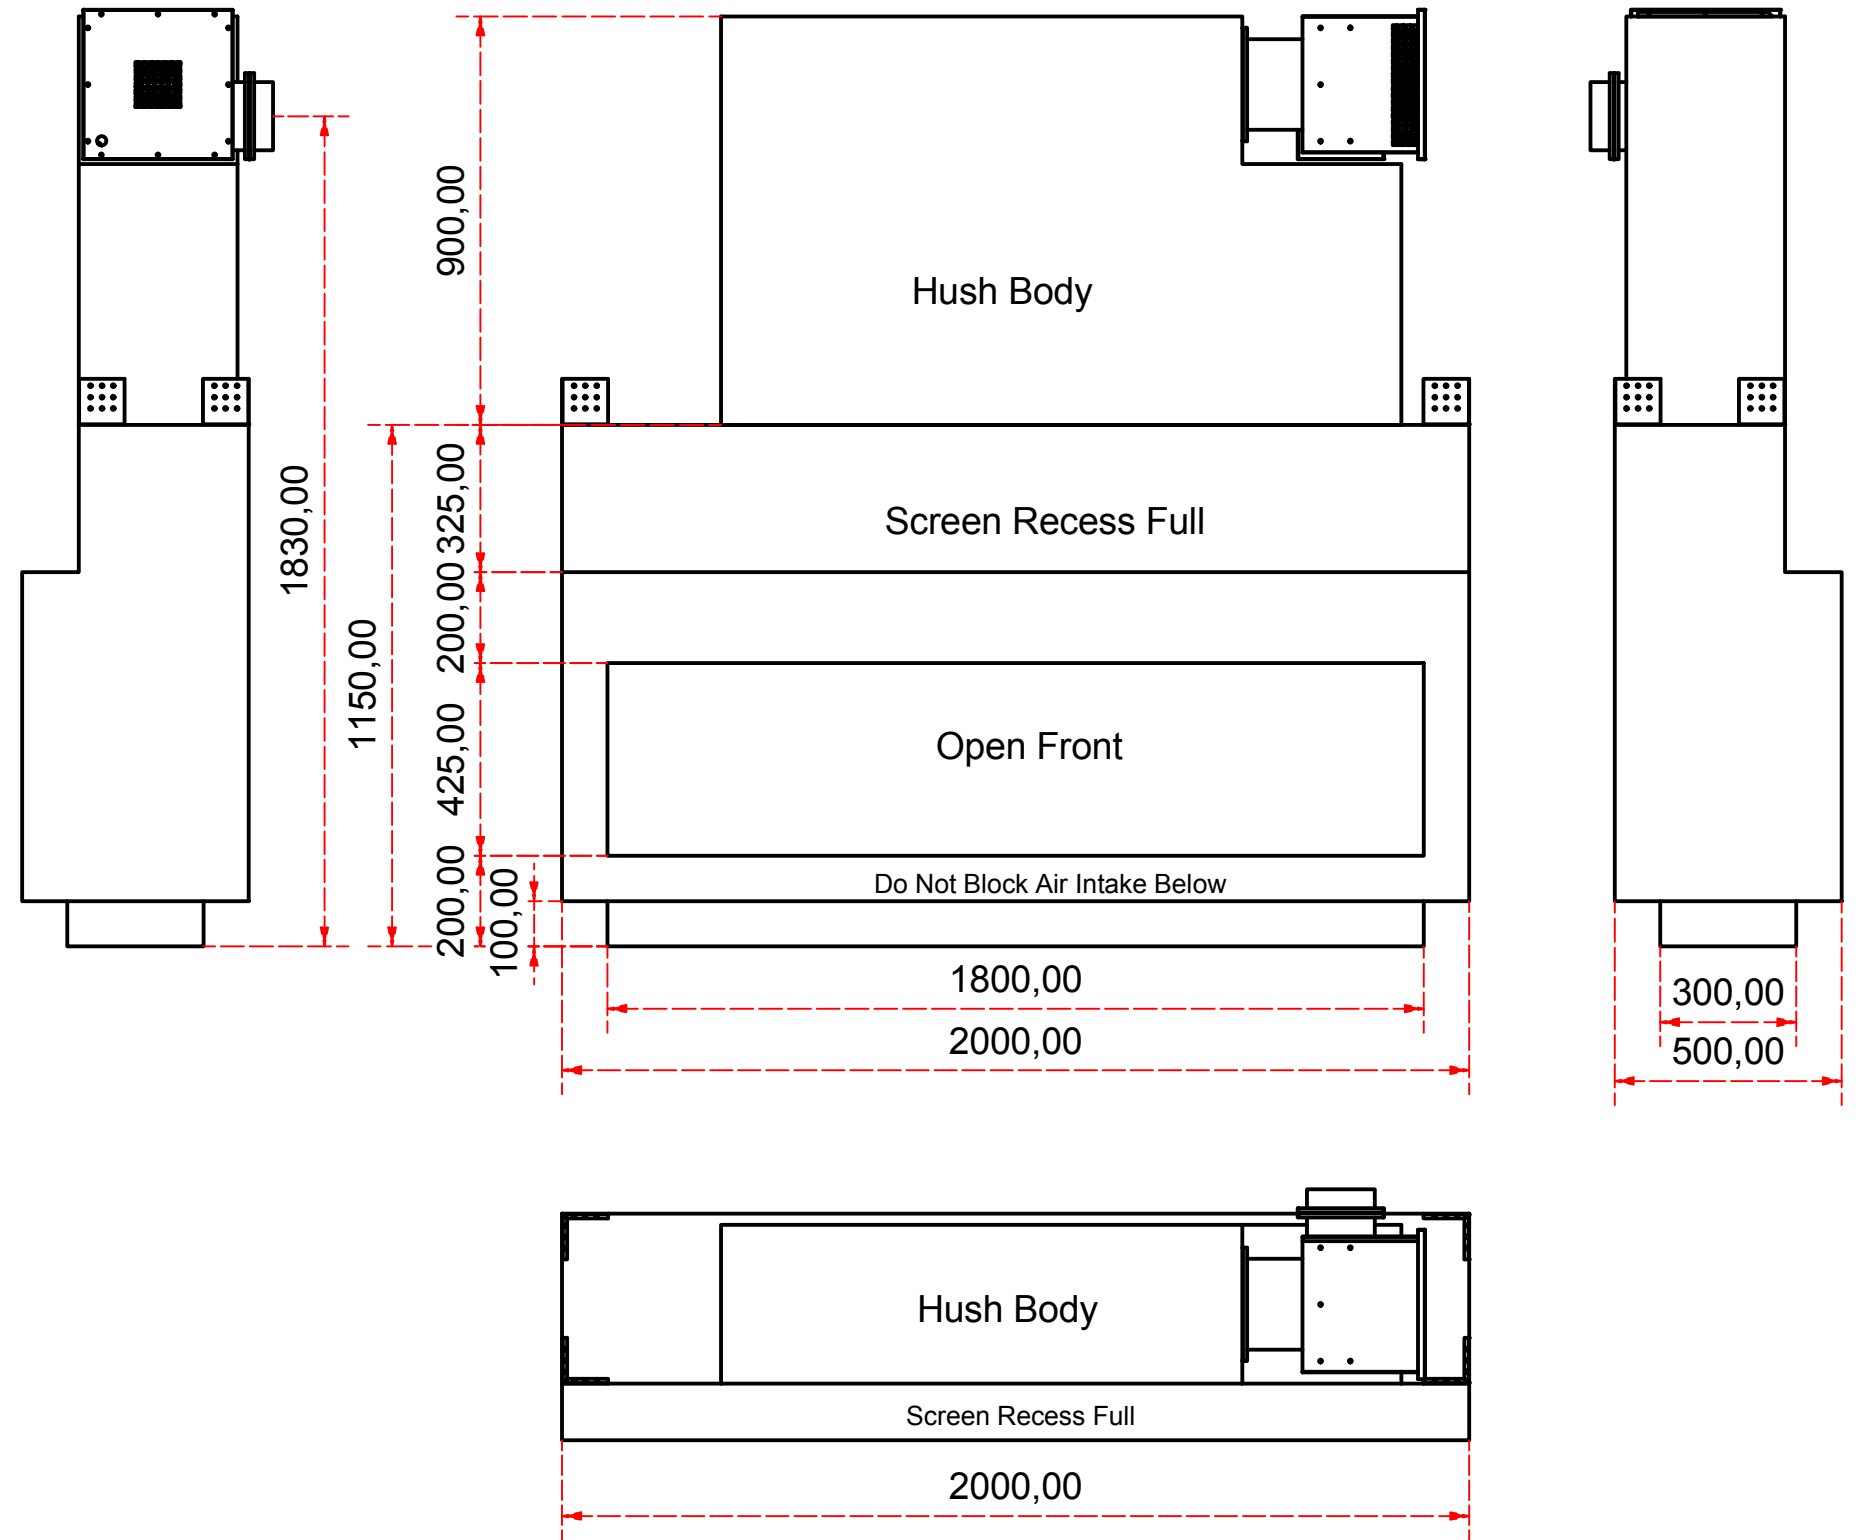

Designed by SJones	Date 31/12/2019	Material	Tolerance + / - .25mm
Living Flame	ES 1800 Screen Recess Full - Hush Body & Power Flue Right		Checked by PJ 20 04 ES 1800
	Eastside 1800 Fireplaces		Edition Rv 1
			Sheet 16 / 17