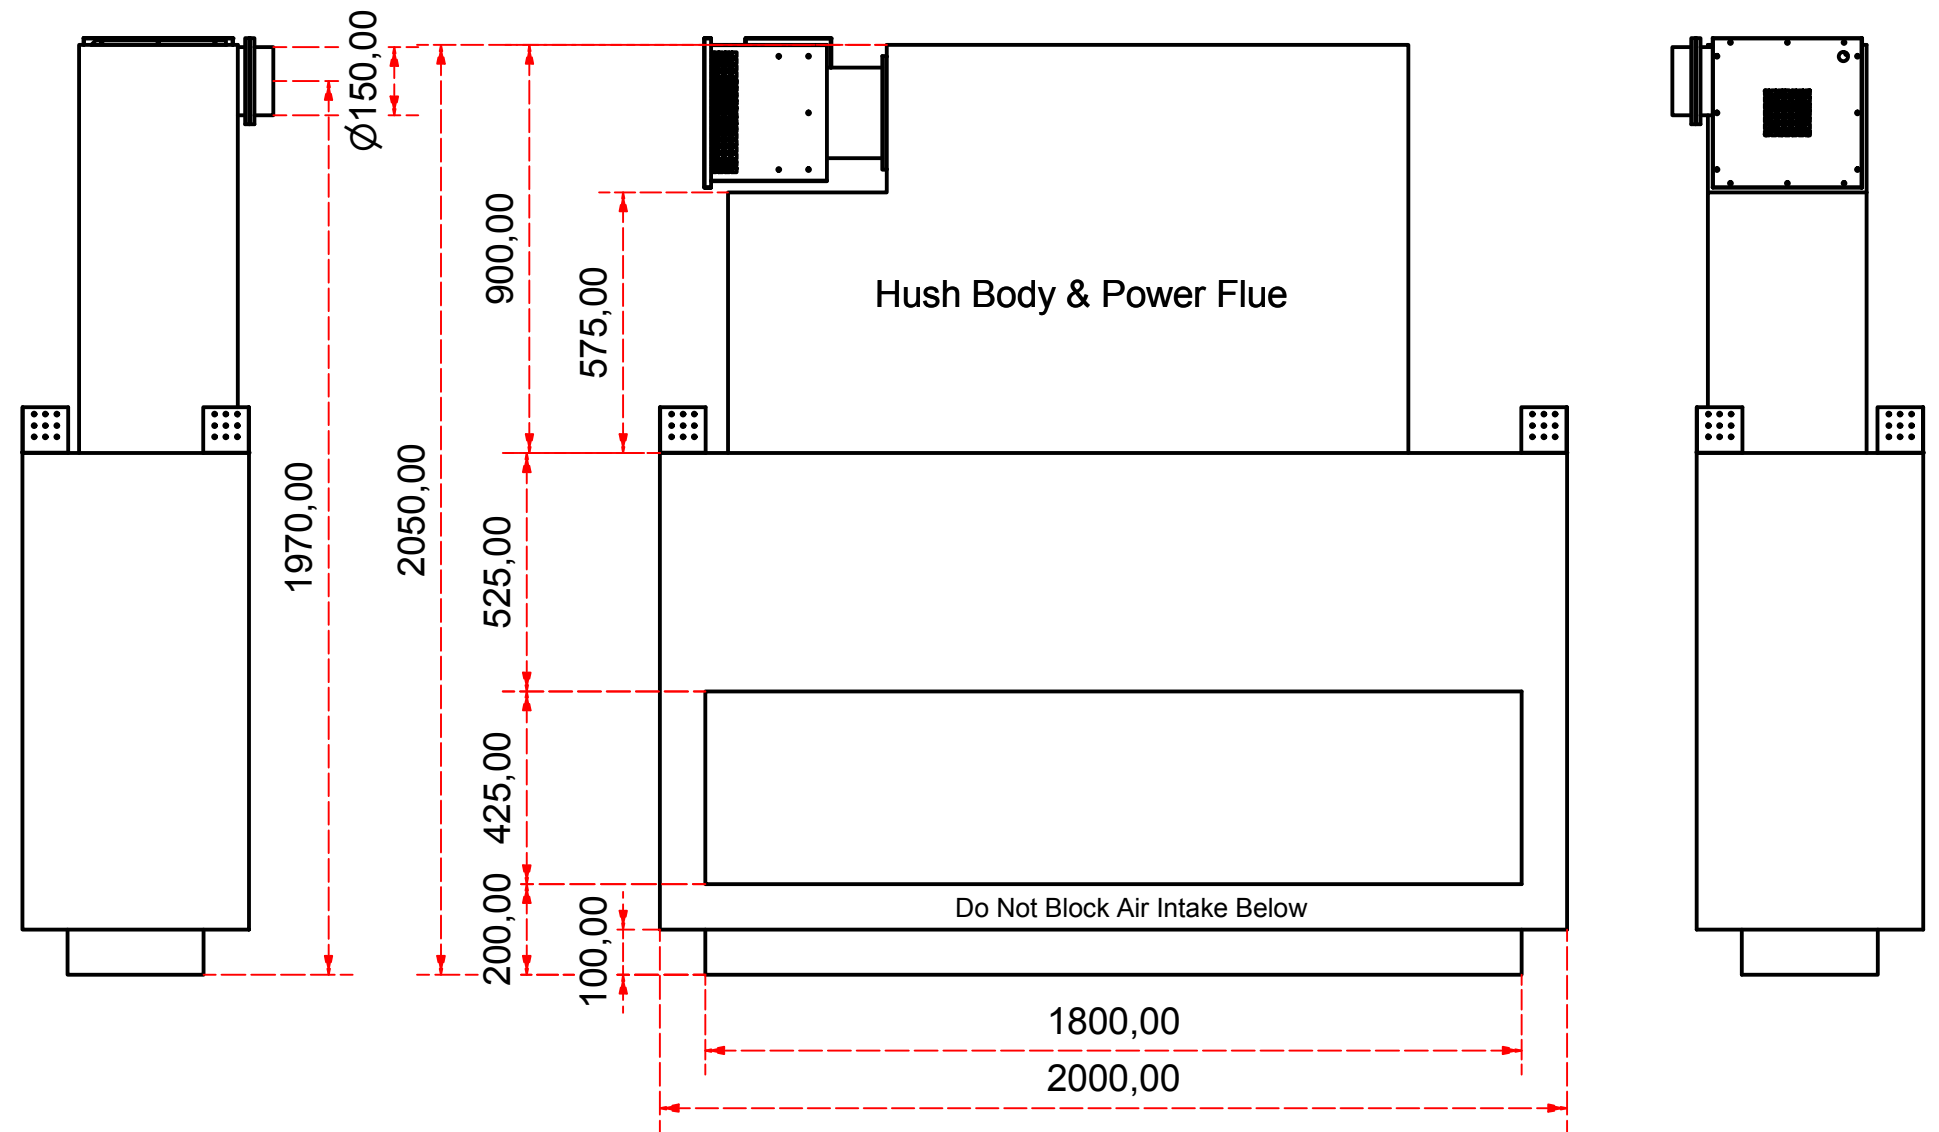

Designed by SJones	Date 31/12/2019	Material	Tolerance + / - .25mm
Living Flame	ES 1800 Hush Body & Power Flue Left Rear Outlet		Checked by PJ 20 04 ES 1800
	Eastside 1800 Fireplaces		Edition Rv 1
			Sheet 13 / 17