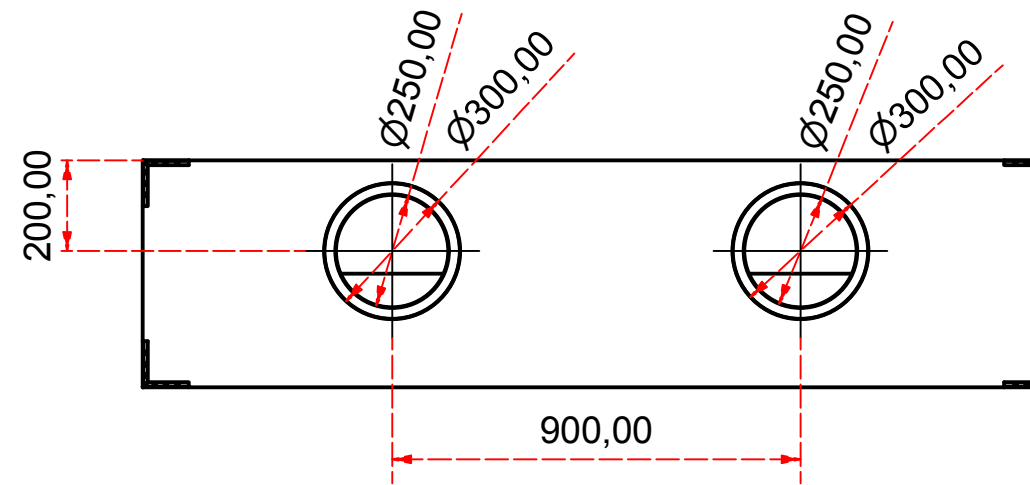

Designed by SJones	Date 31/12/2019	Material	Tolerance + / - .25mm
Living Flame	Eastside 1800 Fireplace Range		Checked by PJ 20 04 ES 1800
	Eastside 1800 Fireplaces	Edition Rv 1	Sheet 1 / 17

Designed by SJones	Date 31/12/2019	Material	Tolerance + / - .25mm
Living Flame	Eastside Nova 1800		Checked by PJ 20 04 ES 1800
	Eastside 1800 Fireplaces		Edition Rv 1
			Sheet 2 / 17