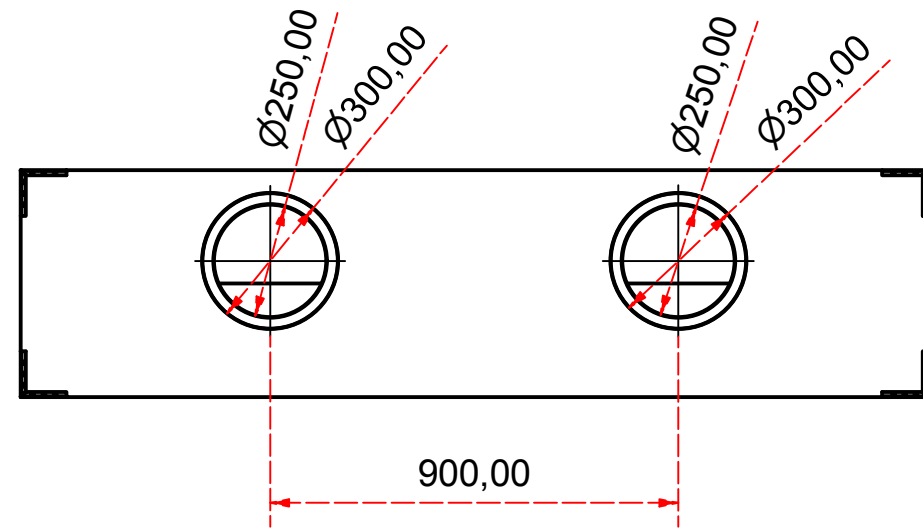

Designed by SJones	Date 31/12/2019	Material	Tolerance + / - .25mm
Living Flame	ES Vista1800 glass back & left end		Checked by PJ 20 04 ES 1800
	Eastside 1800 Fireplaces		Edition Rv 1
			Sheet 8 / 17