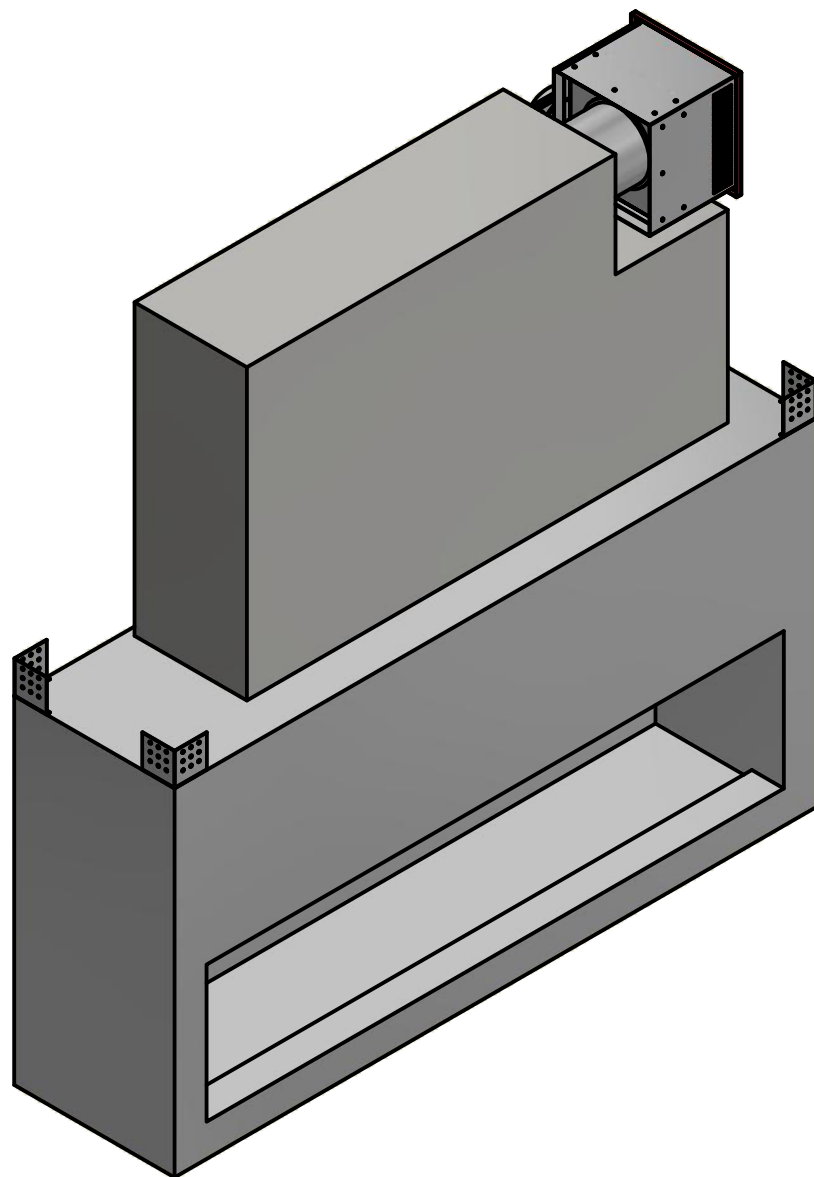

Designed by SJones	Date 31/12/2019	Material	Tolerance + / - .25mm
Living Flame	ES 1800 Hush Body & Power Flue Right		Checked by PJ 20 04 ES 1800
	Eastside 1800 Fireplaces		Edition Rv 1
			Sheet 14 / 17