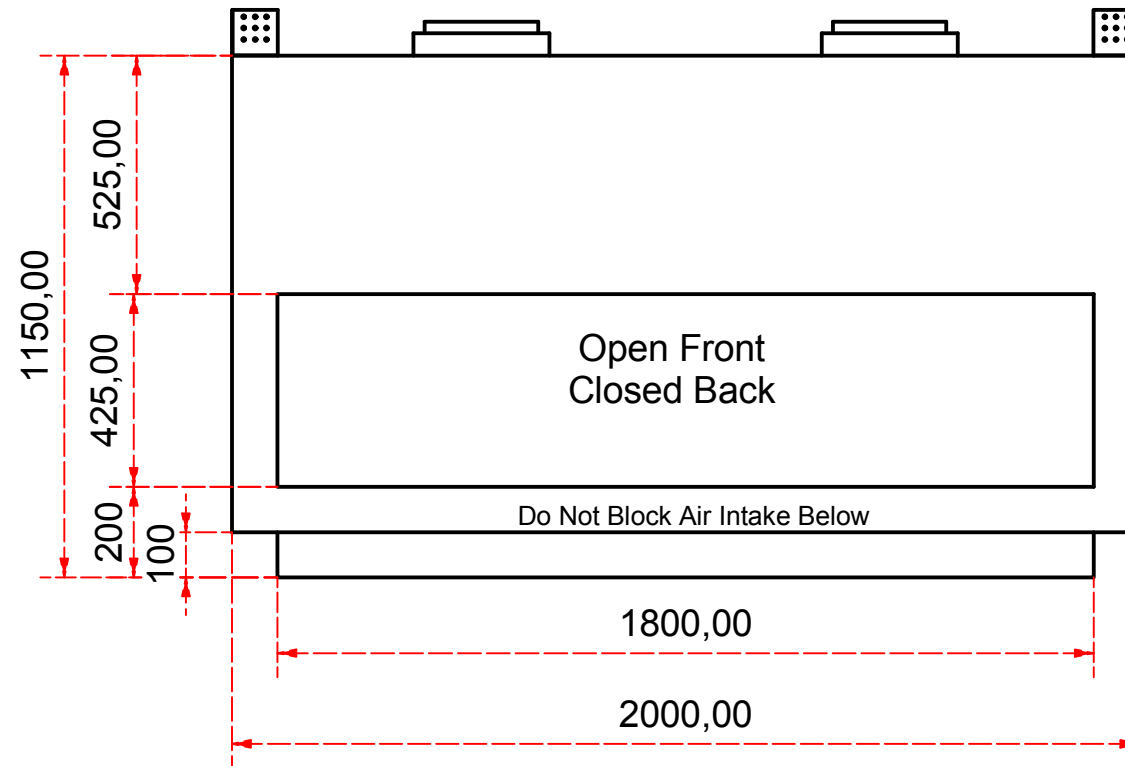

Designed by SJones	Date 31/12/2019	Material	Tolerance + / - .25mm
Living Flame	Eastside 1800 Fireplace Range		Checked by PJ 20 04 ES 1800
	Eastside 1800 Fireplaces	Edition Rv 1	Sheet 1 / 17

Designed by SJones	Date 31/12/2019	Material	Tolerance + / - .25mm
Living Flame	Eastside Nova 1800		Checked by PJ 20 04 ES 1800
	Eastside 1800 Fireplaces		Edition Rv 1
			Sheet 2 / 17