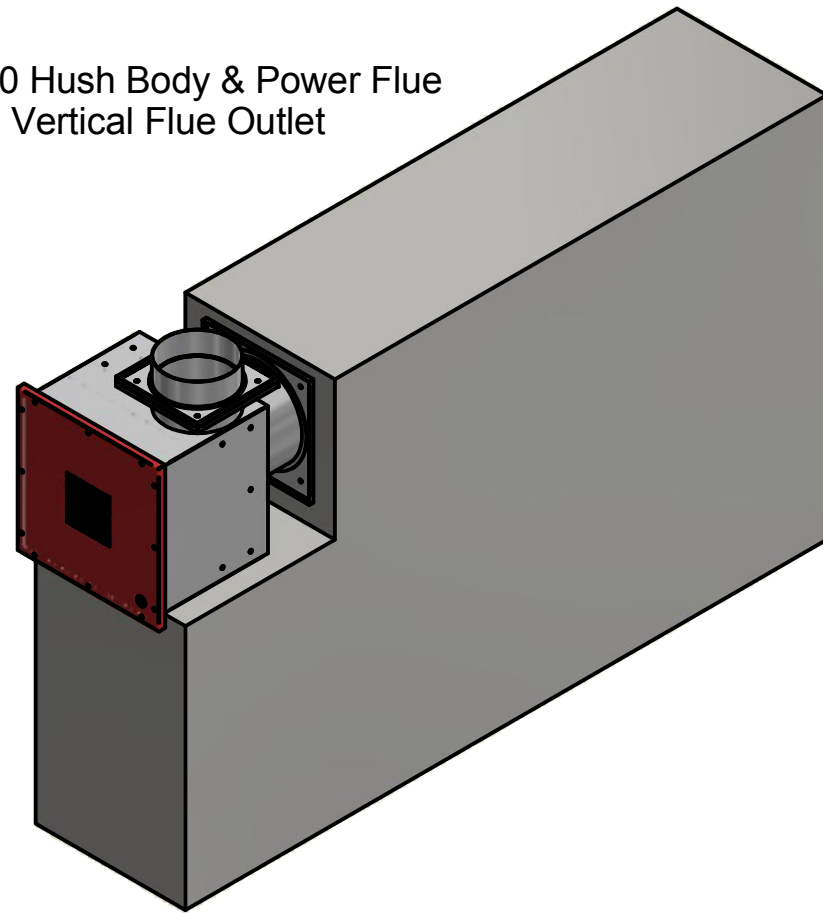

Eastside 1800 Hush Body & Power Flue  
Right Mounted Vertical Flue Outlet

Designed by SJones	Date 31/12/2019	Material	Tolerance + / - .25mm
Living Flame	ES 1800 Hush Bodies & Power Flue Options		Checked by PJ 20 04 ES 1800
	Eastside 1800 Fireplaces		Edition Rv 1
			Sheet 17 / 17