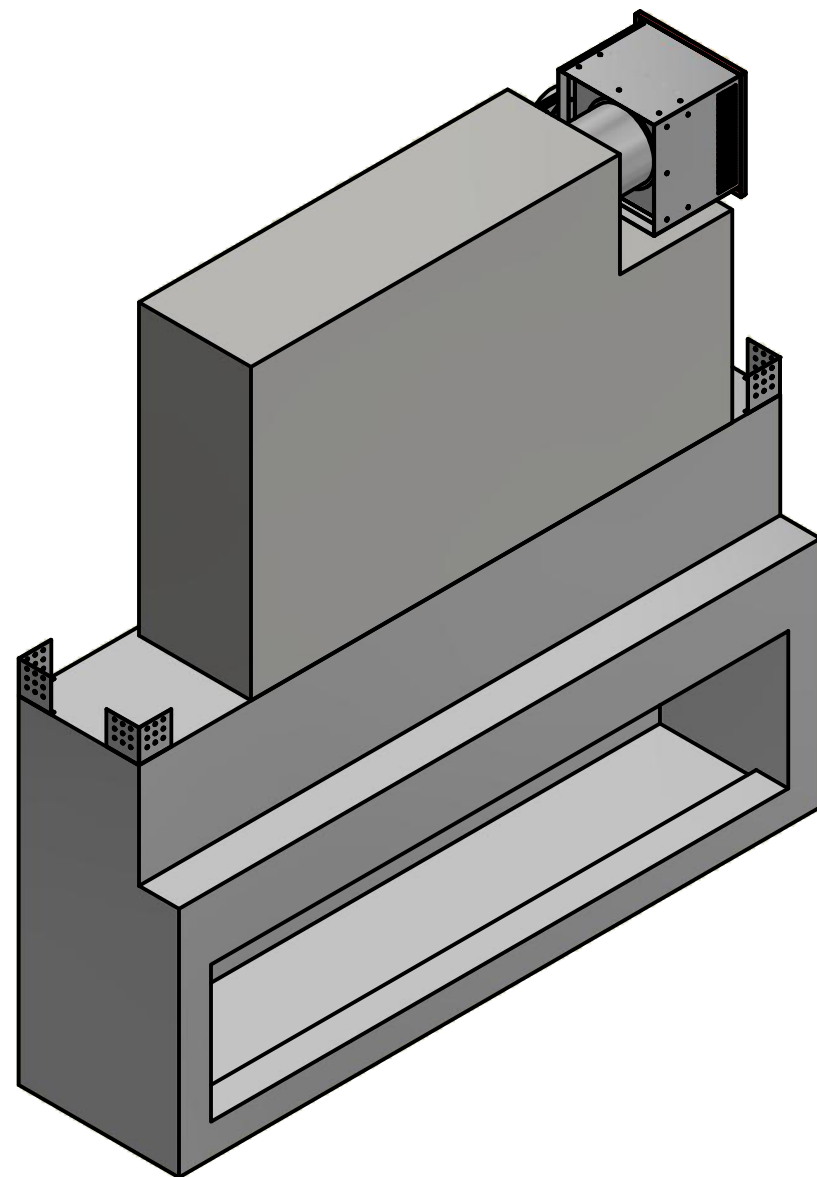

Designed by SJones	Date 31/12/2019	Material	Tolerance + / - .25mm
Living Flame	ES 1800 Screen Recess Full - Hush Body & Power Flue Right		Checked by PJ 20 04 ES 1800
	Eastside 1800 Fireplaces		Edition Rv 1
			Sheet 16 / 17