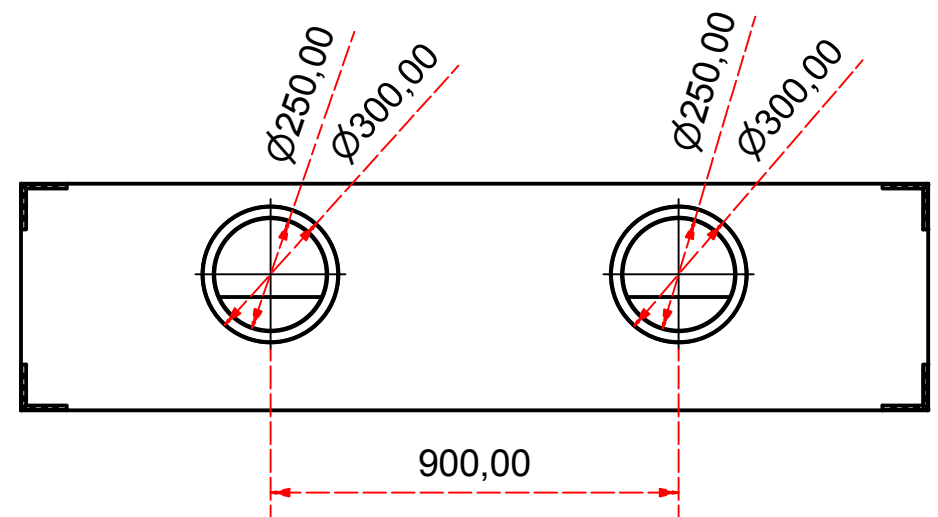

Designed by SJones	Date 31/12/2019	Material	Tolerance + / - .25mm
Living Flame	ES Vista1800 glass back & right end		Checked by PJ 20 04 ES 1800
	Eastside 1800 Fireplaces		Edition Rv 1
			Sheet 9 / 17