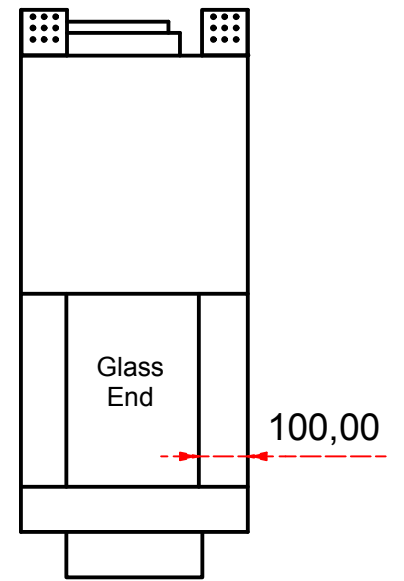

Designed by SJones	Date 31/12/2019	Material	Tolerance + / - .25mm
Living Flame	ES Vista1800 glass back & left end		Checked by PJ 20 04 ES 1800
	Eastside 1800 Fireplaces		Edition Rv 1
			Sheet 8 / 17