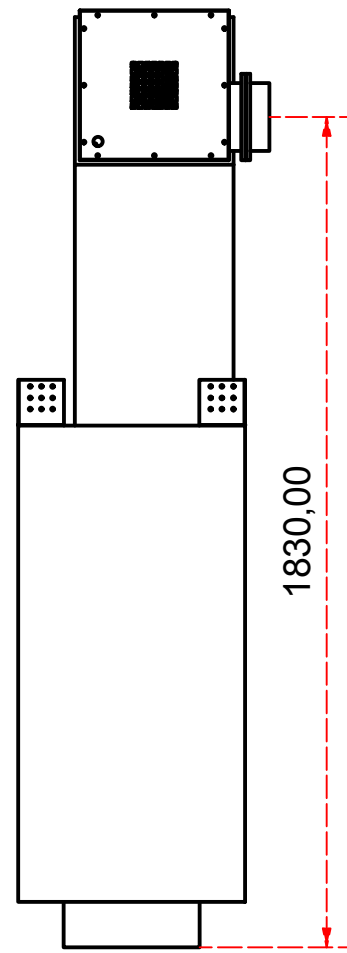

Designed by SJones	Date 31/12/2019	Material	Tolerance + / - .25mm
Living Flame	ES 1800 Hush Body & Power Flue Right		Checked by PJ 20 04 ES 1800
	Eastside 1800 Fireplaces		Edition Rv 1
			Sheet 14 / 17