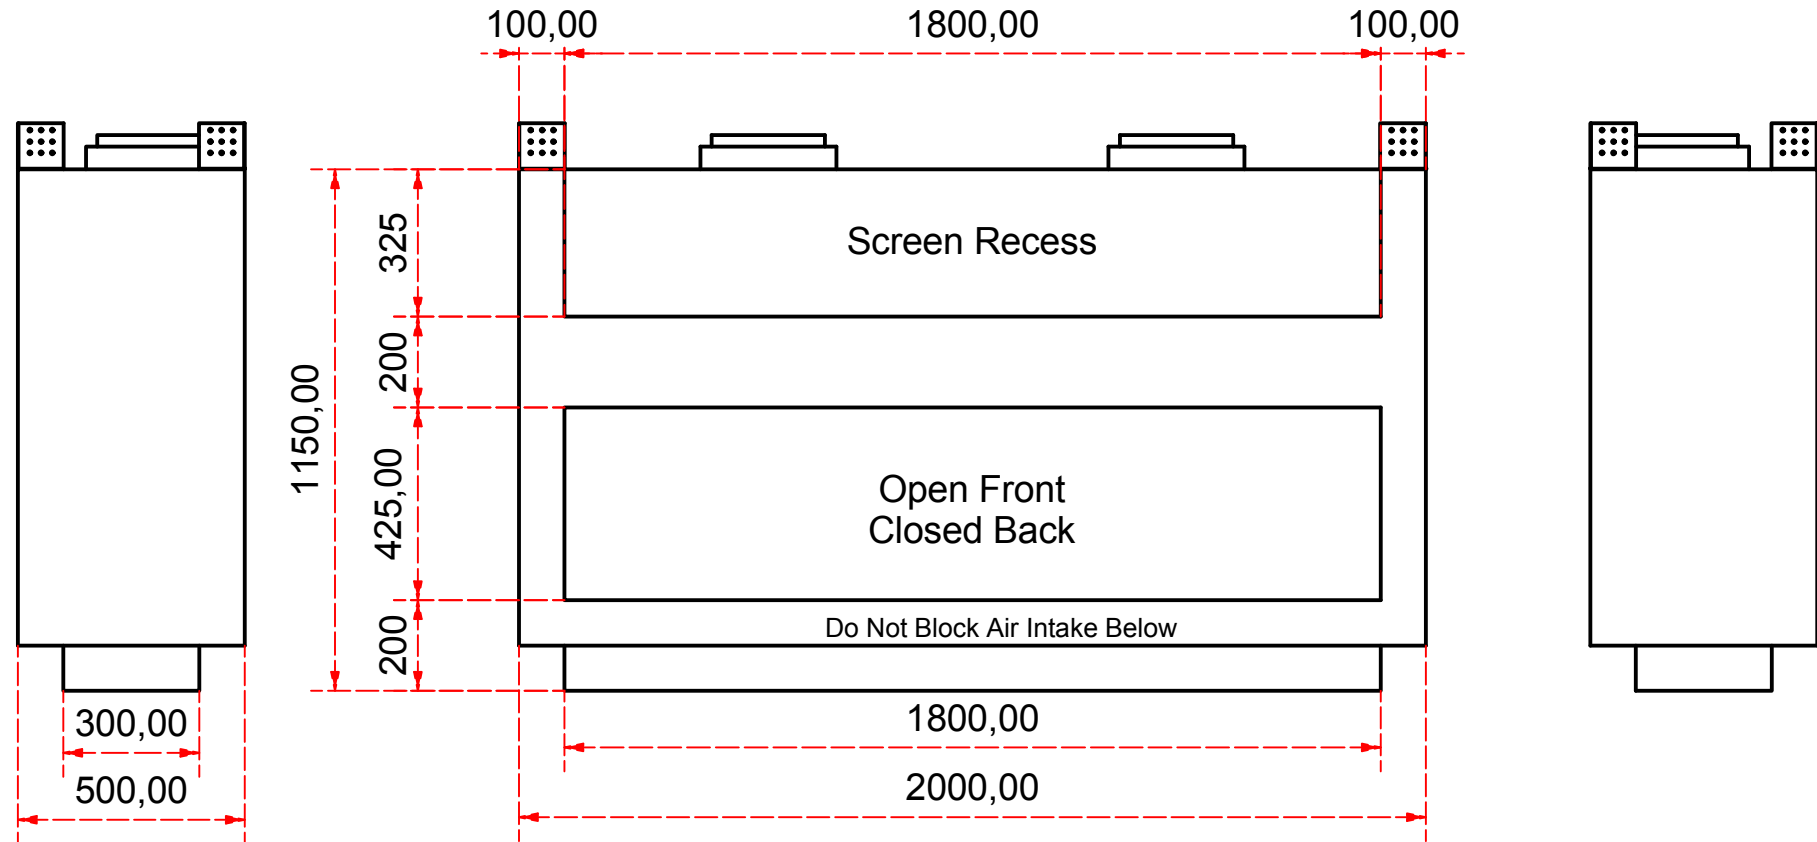

Designed by SJones	Date 31/12/2019	Material	Tolerance + / - .25mm
Living Flame	ES 1800 Screen Recess Option		Checked by PJ 20 04 ES 1800
	Eastside 1800 Fireplaces		Edition Rv 1
			Sheet 10 / 17