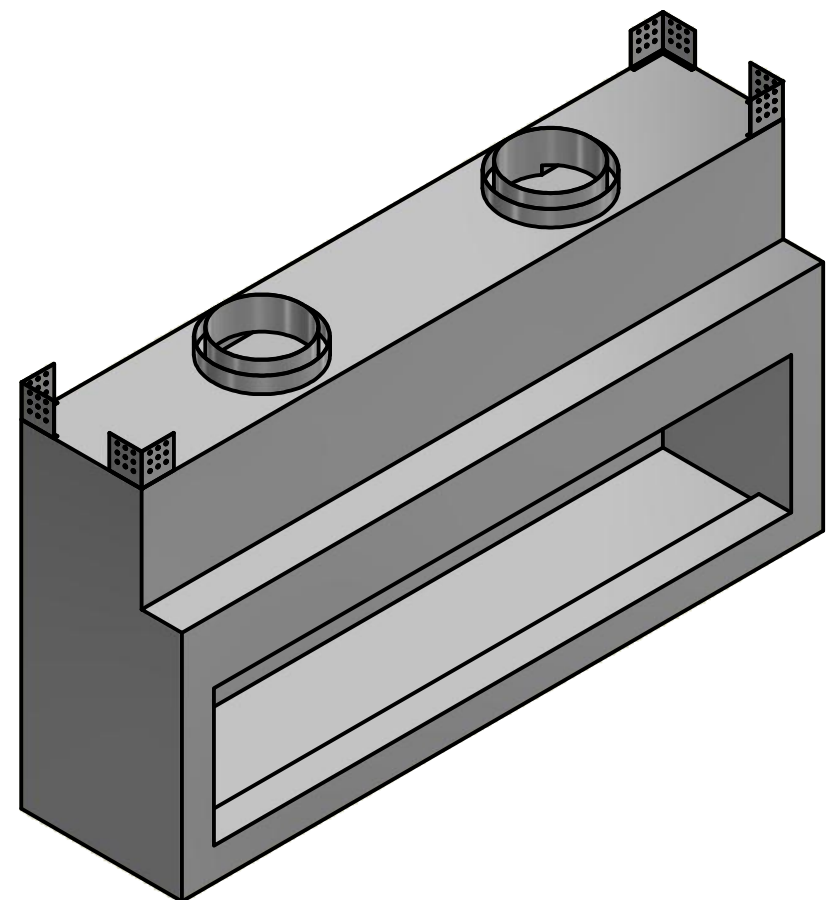

Designed by SJones	Date 31/12/2019	Material	Tolerance + / - .25mm
Living Flame	ES 1800 Screen Full Recess Option		Checked by PJ 20 04 ES 1800
	Eastside 1800 Fireplaces		Edition Rv 1
			Sheet 11 / 17