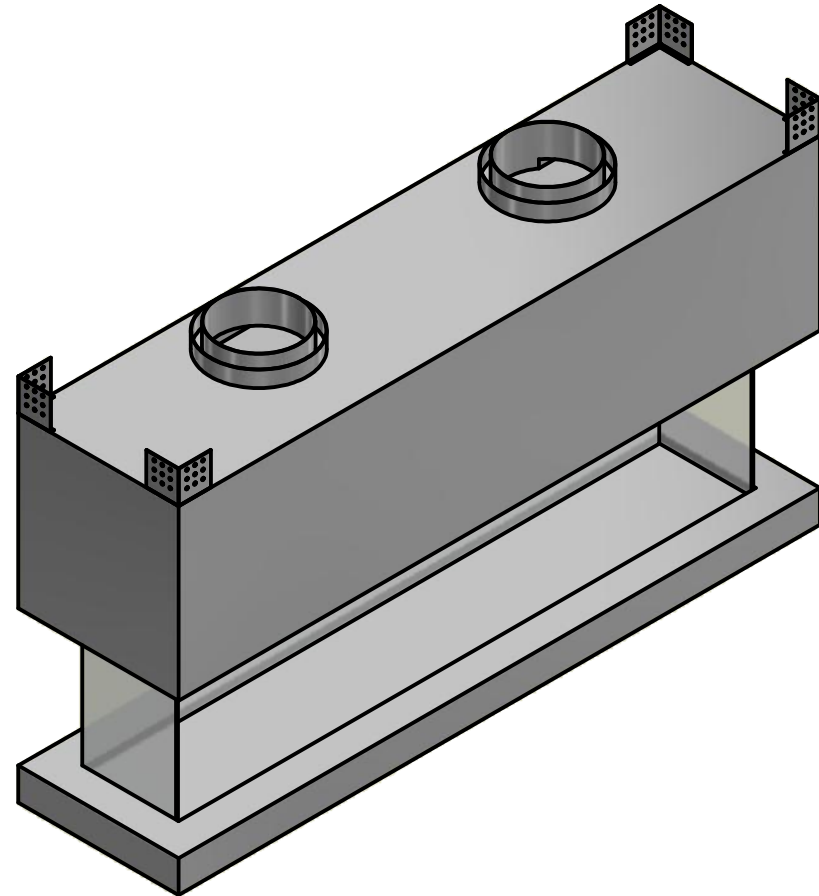

Designed by SJones	Date 31/12/2019	Material	Tolerance + / - .25mm
Living Flame	ES Quattro 1800 glass back and both ends		Checked by PJ 20 04 ES 1800
	Eastside 1800 Fireplaces		Edition Rv 1
			Sheet 7 / 17