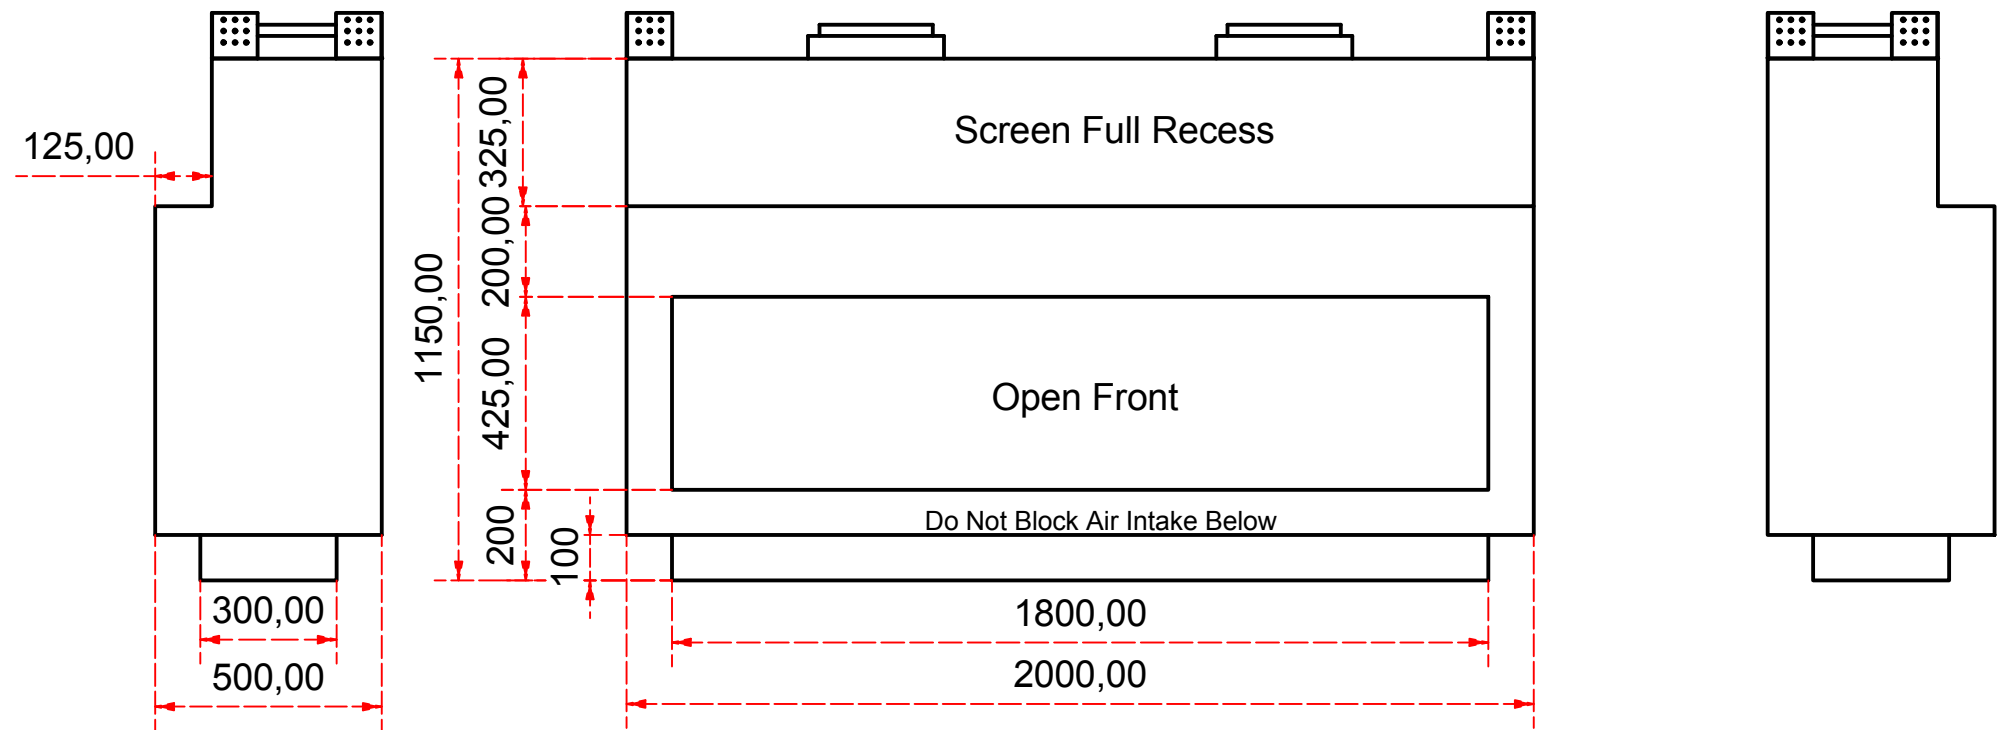

Designed by SJones	Date 31/12/2019	Material	Tolerance + / - .25mm
Living Flame	ES 1800 Screen Full Recess Option		Checked by PJ 20 04 ES 1800
	Eastside 1800 Fireplaces		Edition Rv 1
			Sheet 11 / 17