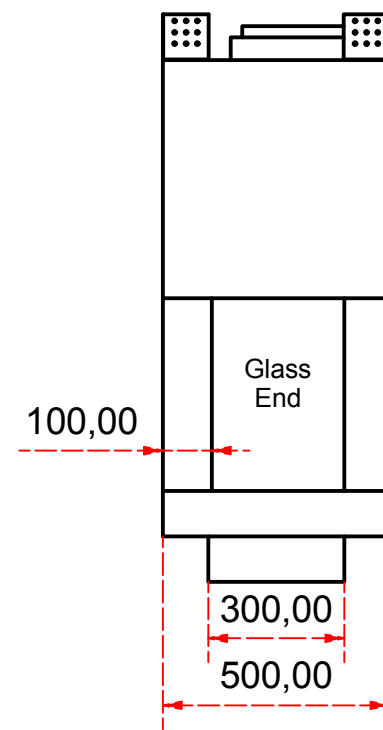

Designed by SJones	Date 31/12/2019	Material	Tolerance + / - .25mm
Living Flame	ES Vista1800 glass back & right end		Checked by PJ 20 04 ES 1800
	Eastside 1800 Fireplaces		Edition Rv 1
			Sheet 9 / 17