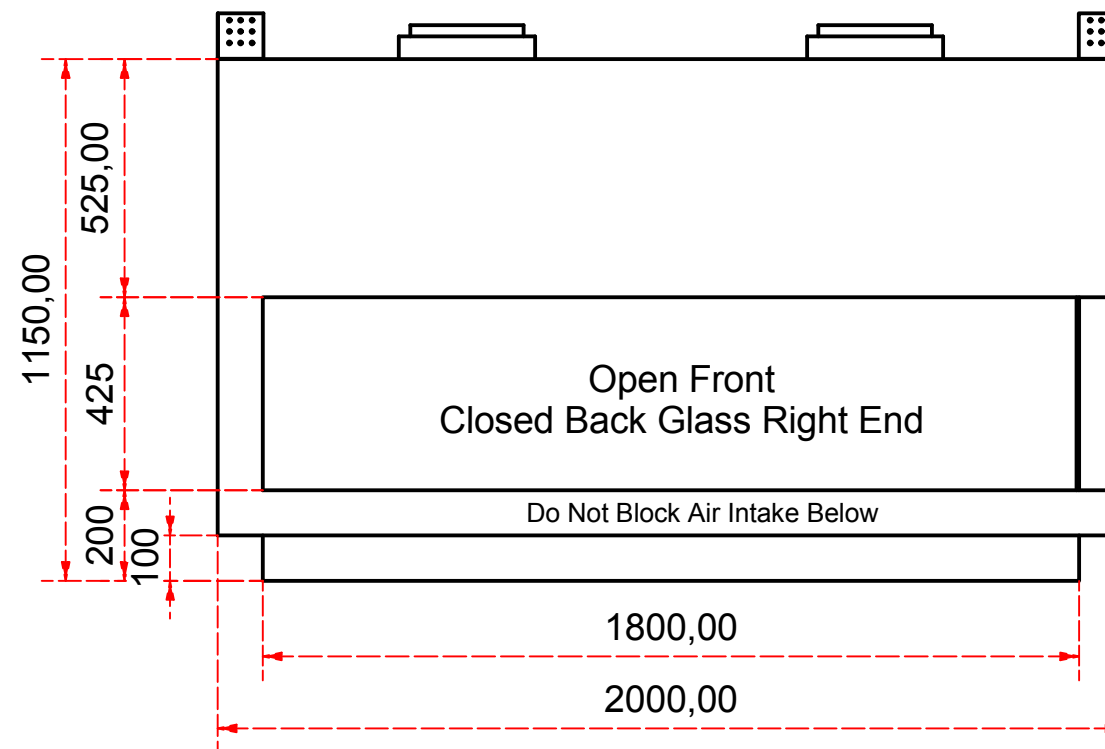

Designed by SJones	Date 31/12/2019	Material	Tolerance + / - .25mm
Living Flame	ES Niche1800 right hand glass		Checked by PJ 20 04 ES 1800
	Eastside 1800 Fireplaces	Edition Rv 1	Sheet 6 / 17