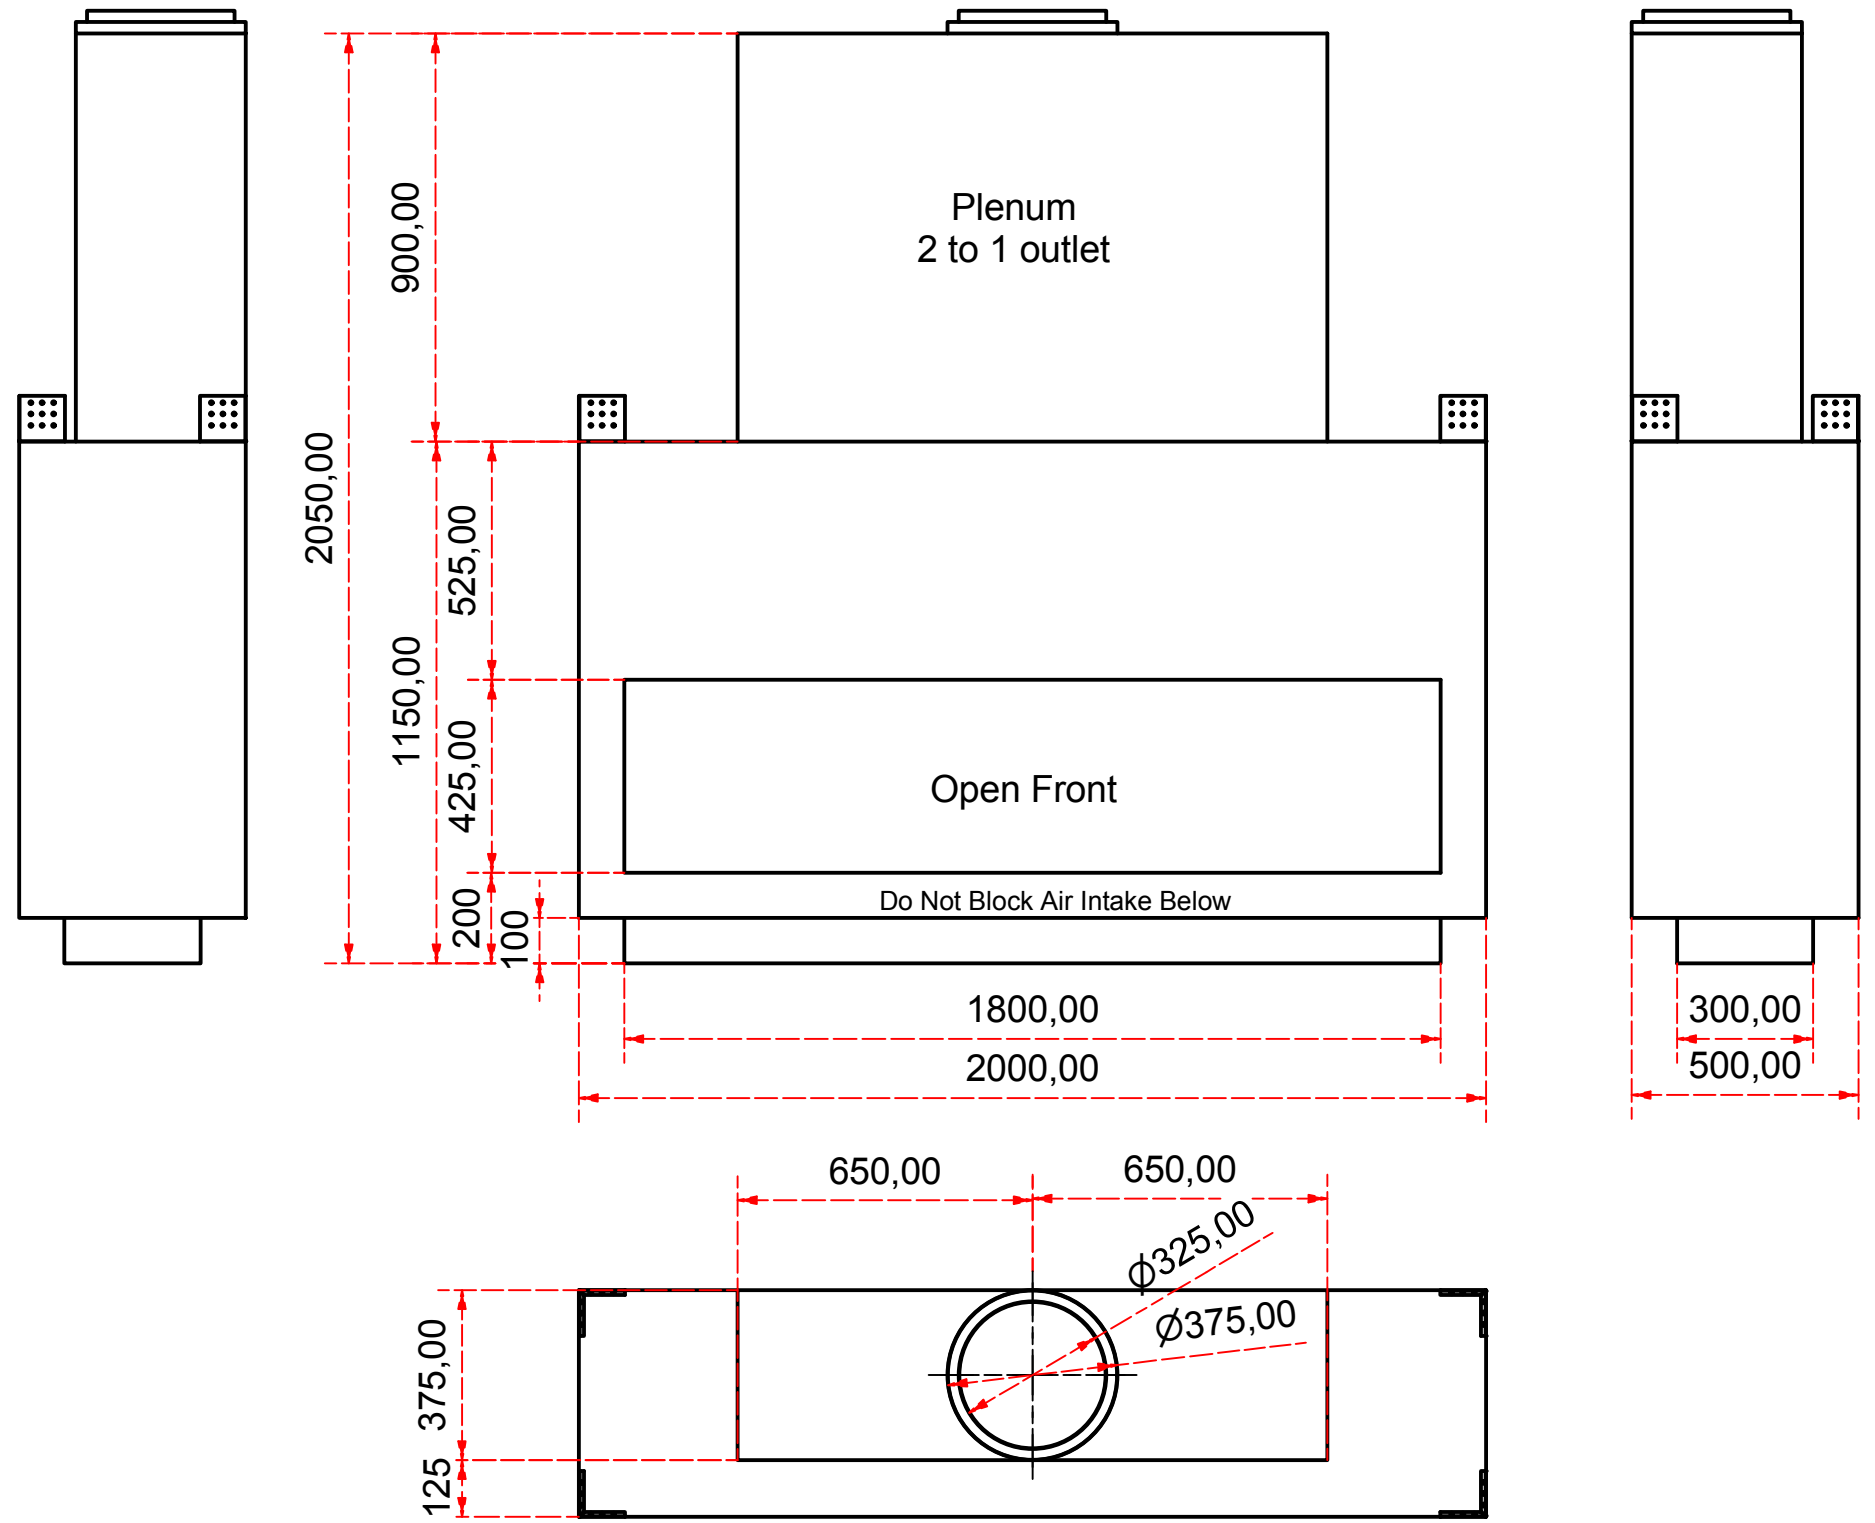

Designed by SJones	Date 31/12/2019	Material	Tolerance + / - .25mm
Living Flame	ES 1800 Screen Recess Option		Checked by PJ 20 04 ES 1800
	Eastside 1800 Fireplaces		Edition Rv 1
			Sheet 10 / 17

Designed by SJones	Date 31/12/2019	Material	Tolerance + / - .25mm
Living Flame	ES 1800 Screen Full Recess Option		Checked by PJ 20 04 ES 1800
	Eastside 1800 Fireplaces		Edition Rv 1
			Sheet 11 / 17