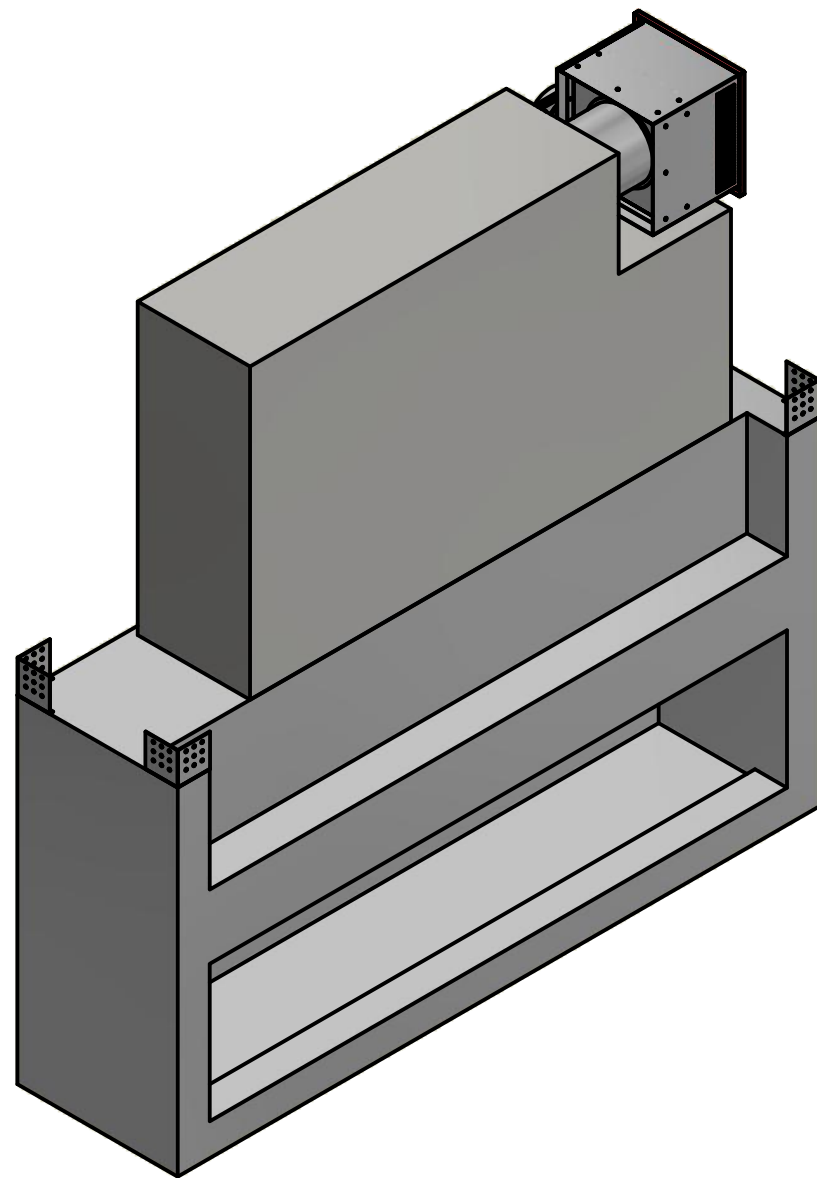

Designed by SJones	Date 31/12/2019	Material	Tolerance + / - .25mm
Living Flame	ES 1800 Screen Recess - Hush Body & Power Flue Right		Checked by PJ 20 04 ES 1800
	Eastside 1800 Fireplaces		Edition Rv 1
			Sheet 15 / 17