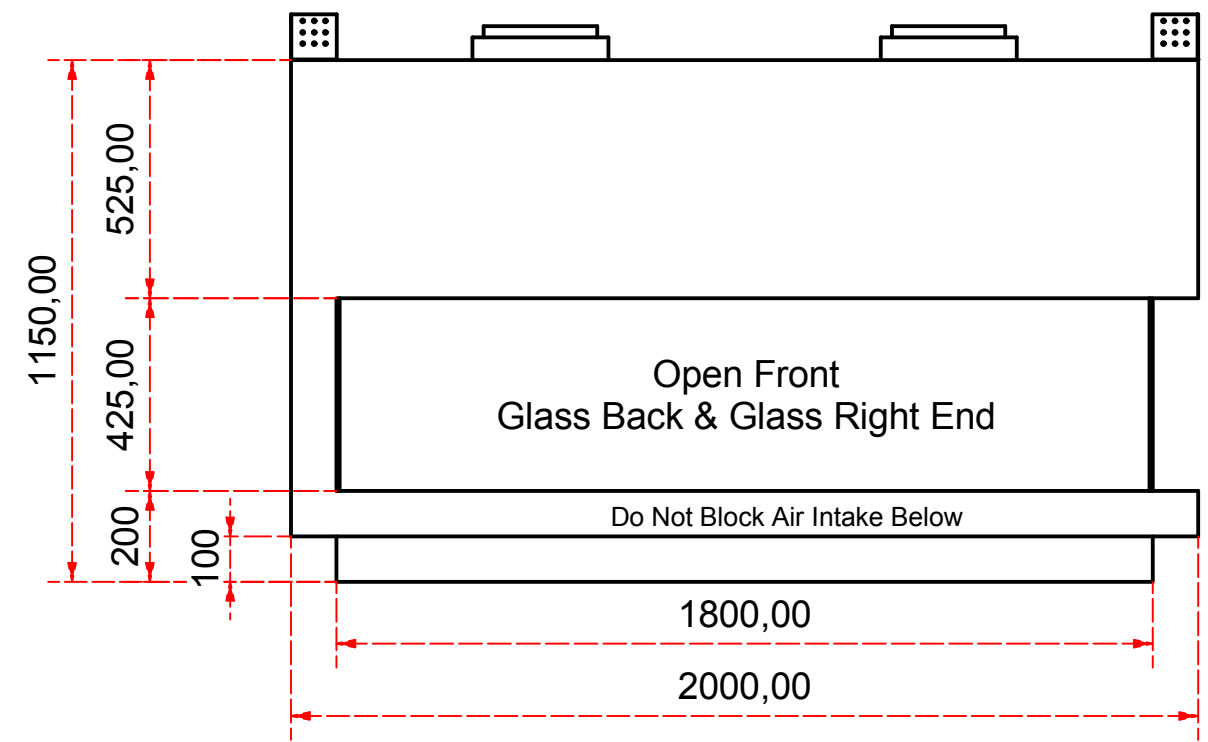

Designed by SJones	Date 31/12/2019	Material	Tolerance + / - .25mm
Living Flame	ES Vista1800 glass back & right end		Checked by PJ 20 04 ES 1800
	Eastside 1800 Fireplaces		Edition Rv 1
			Sheet 9 / 17