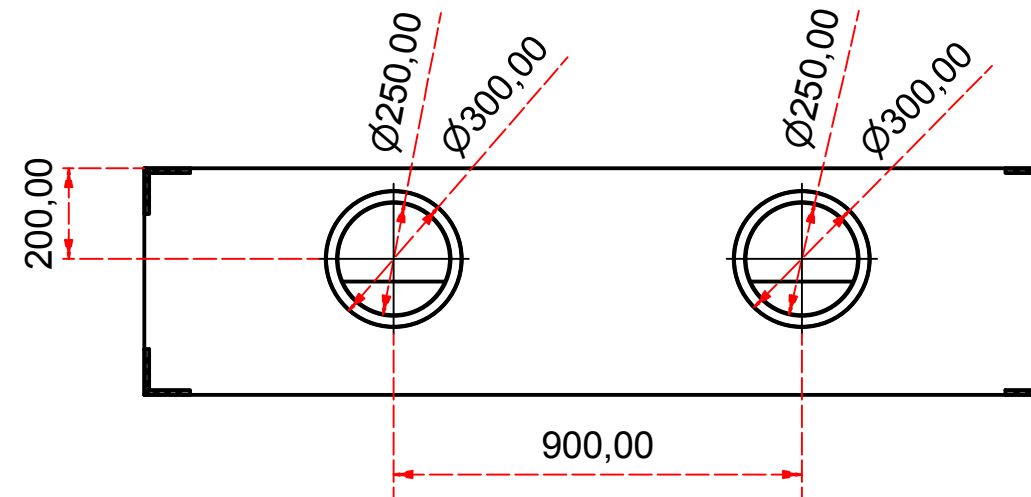

Designed by SJones	Date 31/12/2019	Material	Tolerance + / - .25mm
Living Flame	Eastside Euro 1800 Glass back and ends		Checked by PJ 20 04 ES 1800
	Eastside 1800 Fireplaces		Edition Rv 1
			Sheet 4 / 17