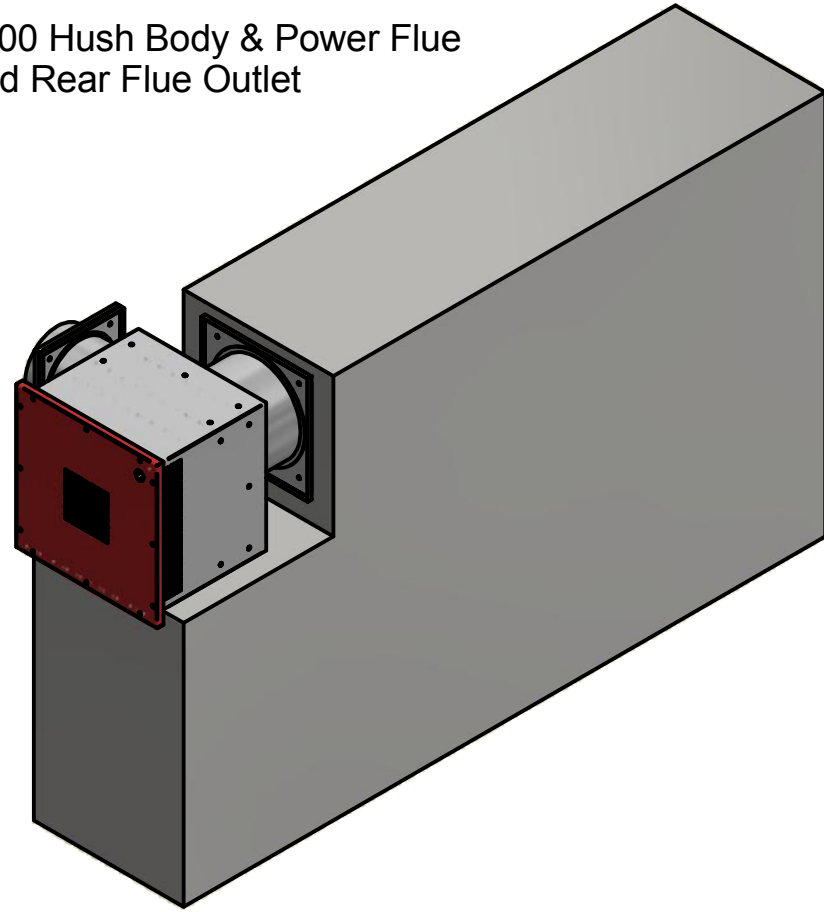

Eastside 1800 Hush Body & Power Flue
Left Mounted Vertical Flue Outlet

Eastside 1800 Hush Body & Power Flue
Left Mounted Rear Flue Outlet