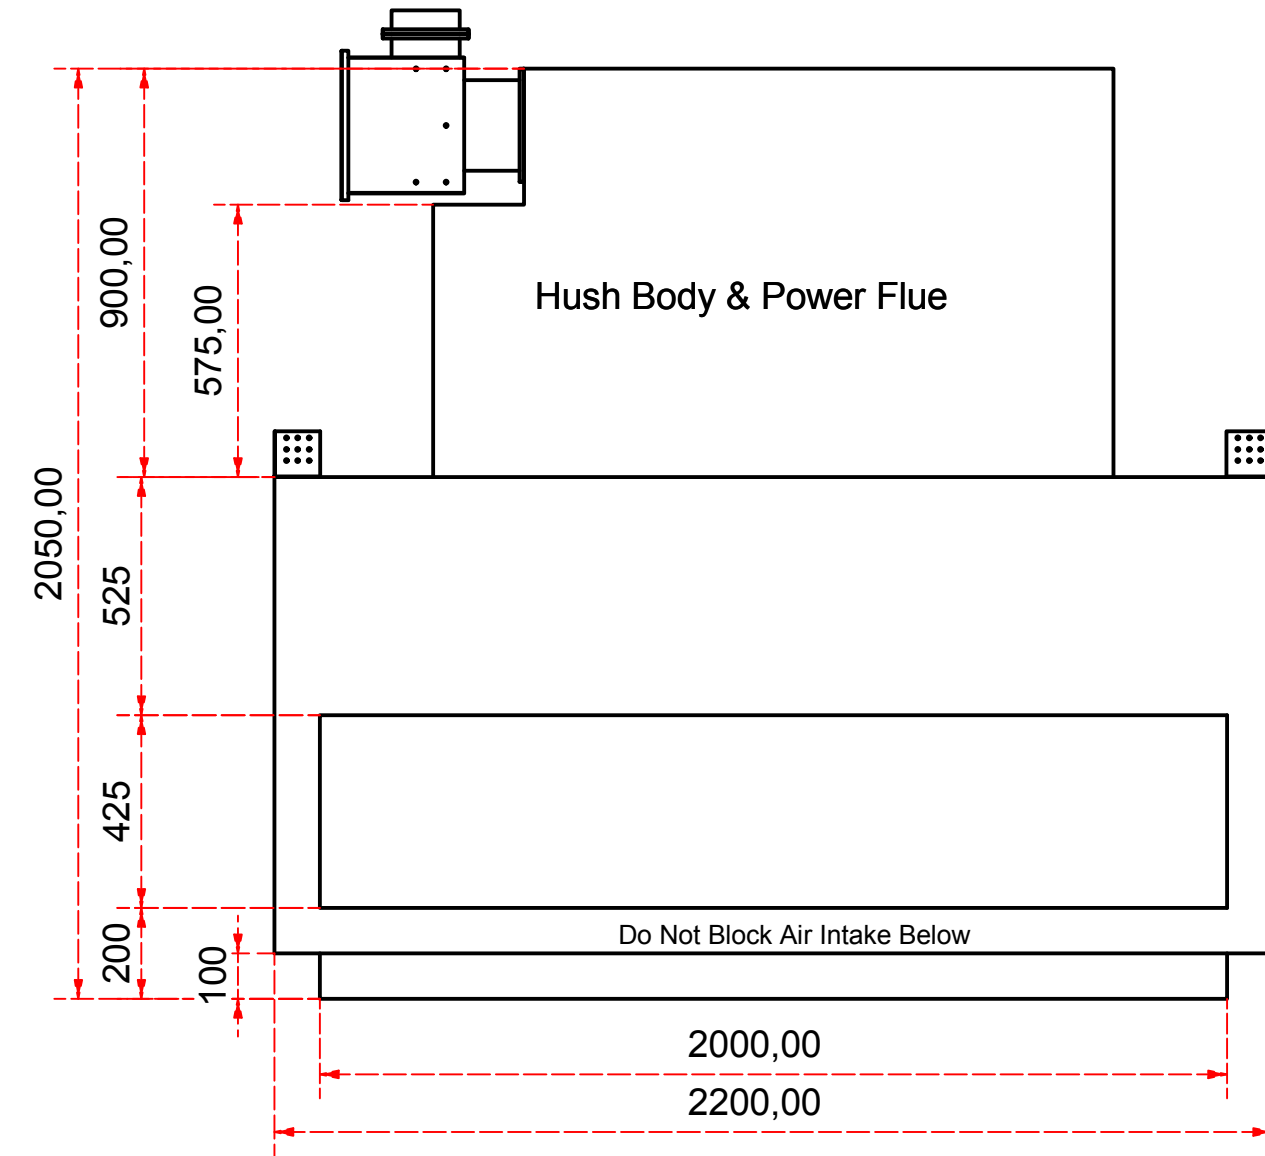

Designed by SJones	Date 31/12/2019	Material	Tolerance + / - .25mm
Living Flame	ES 2000 Hush Body & Power Flue Left Verticalr Outlet		Checked by PJ 20 04 ES 2000
	Eastside 2000 Fireplaces		Edition Rv 1
			Sheet 13 / 17