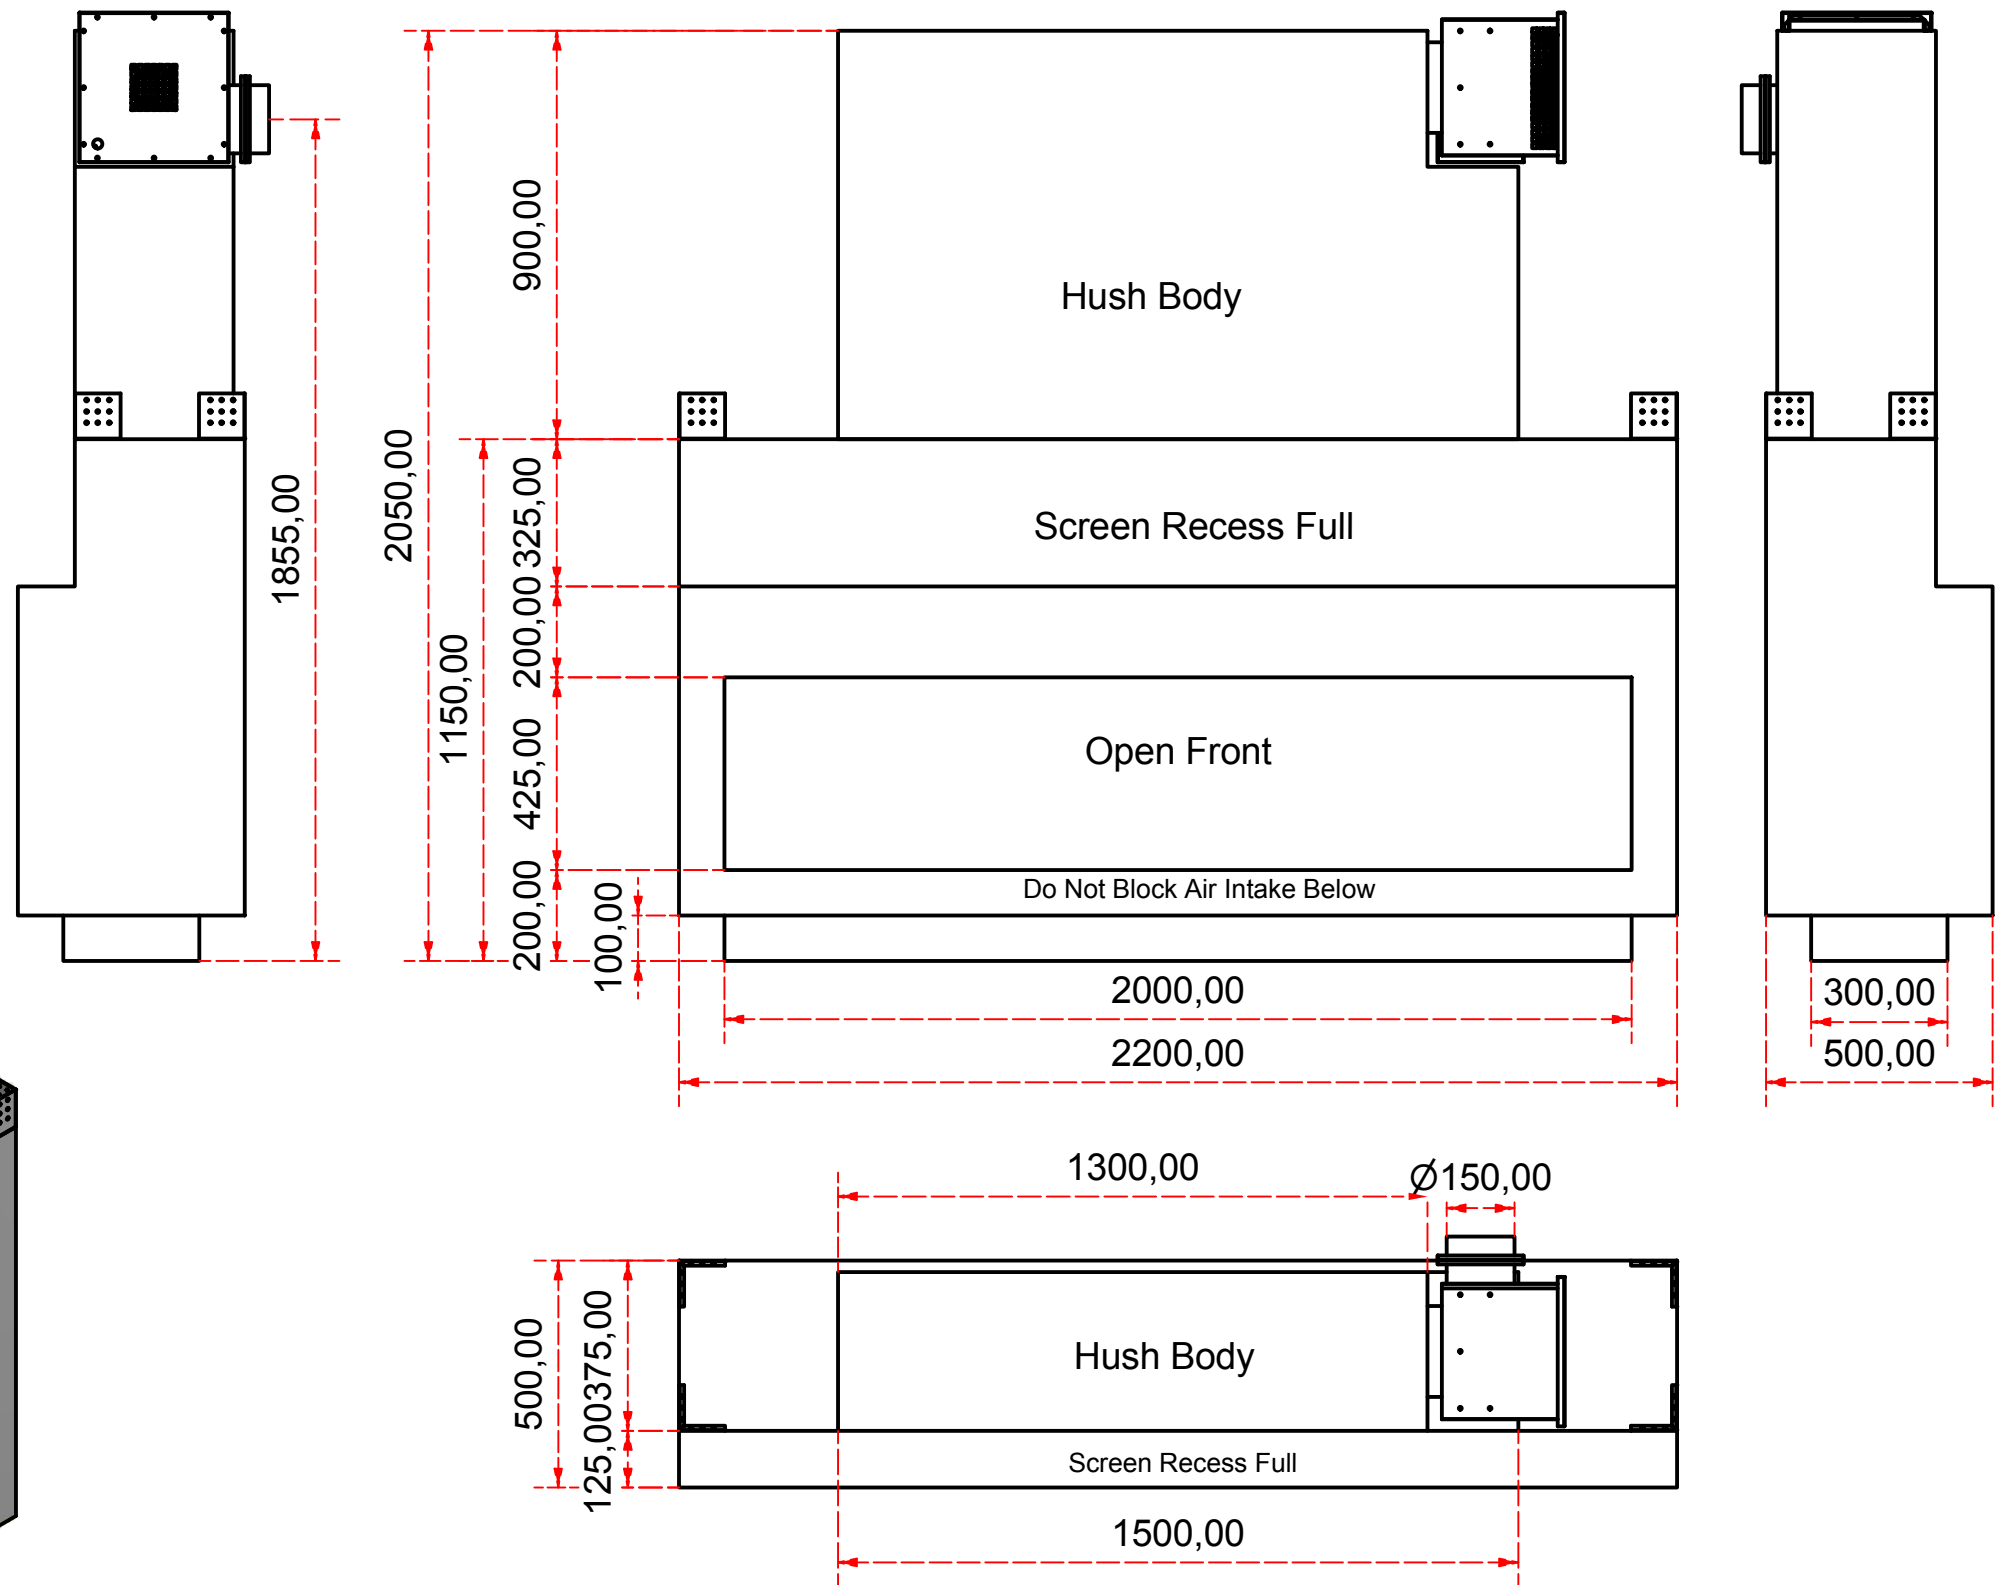

Designed by SJones	Date 31/12/2019	Material	Tolerance + / - .25mm
Living Flame	ES 2000 Screen Recess Full - Hush Body & Power Flue Right		Checked by PJ 20 04 ES 2000
	Eastside 2000 Fireplaces		Edition Rv 1
			Sheet 16 / 17