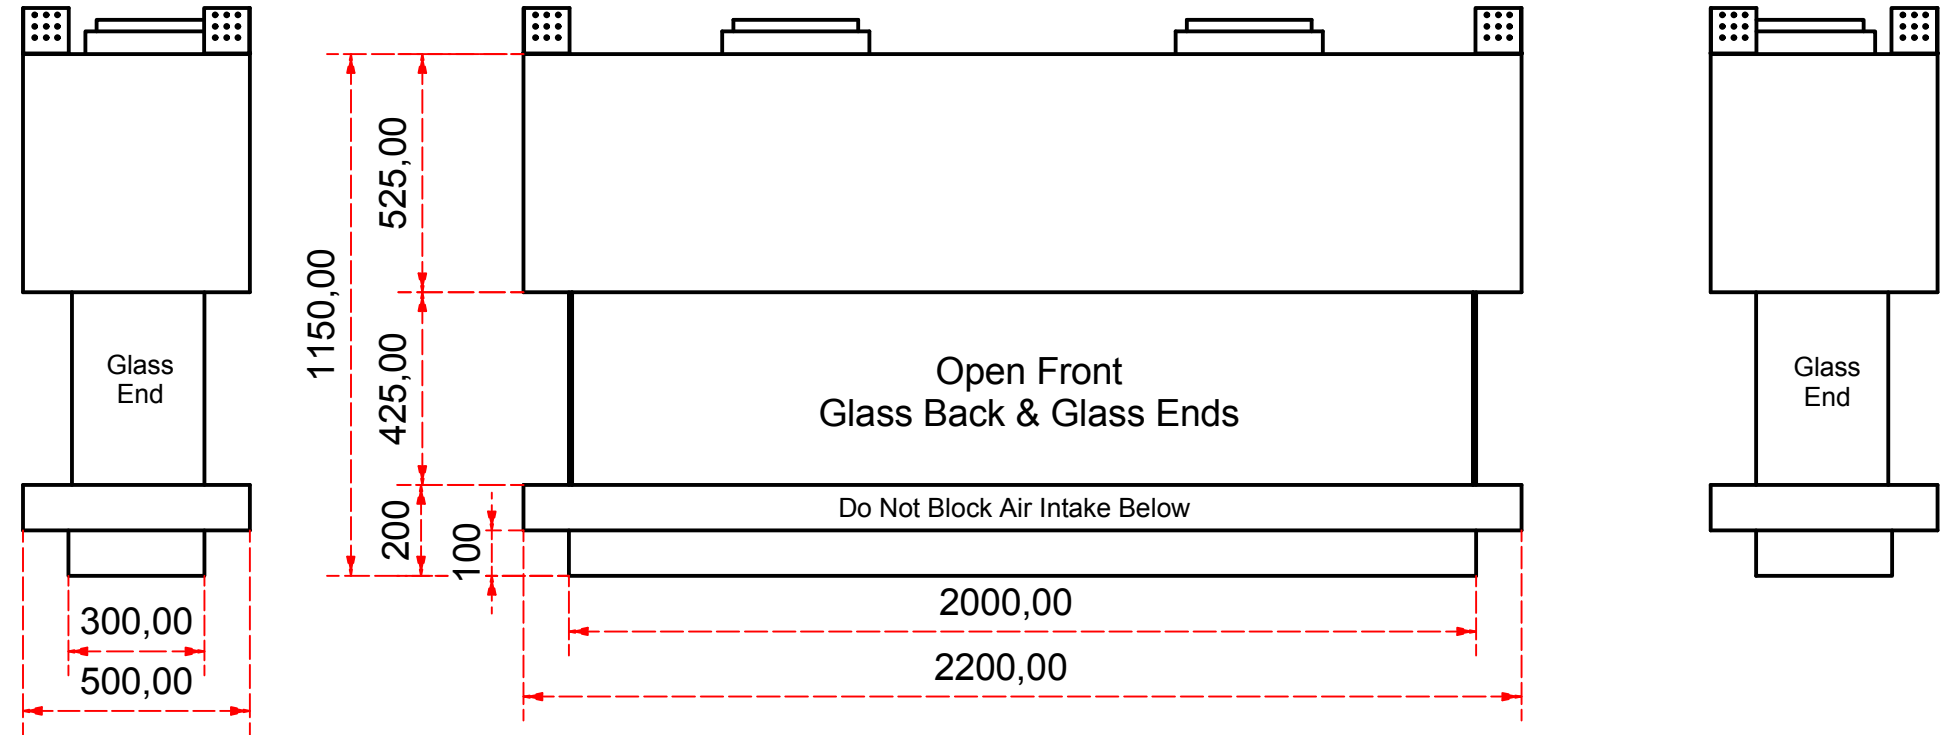

Designed by SJones	Date 31/12/2019	Material	Tolerance + / - .25mm
Living Flame	ES Quattro 2000 glass back and both ends		Checked by PJ 20 04 ES 2000
	Eastside 2000 Fireplaces		Edition Rv 1
			Sheet 7 / 17