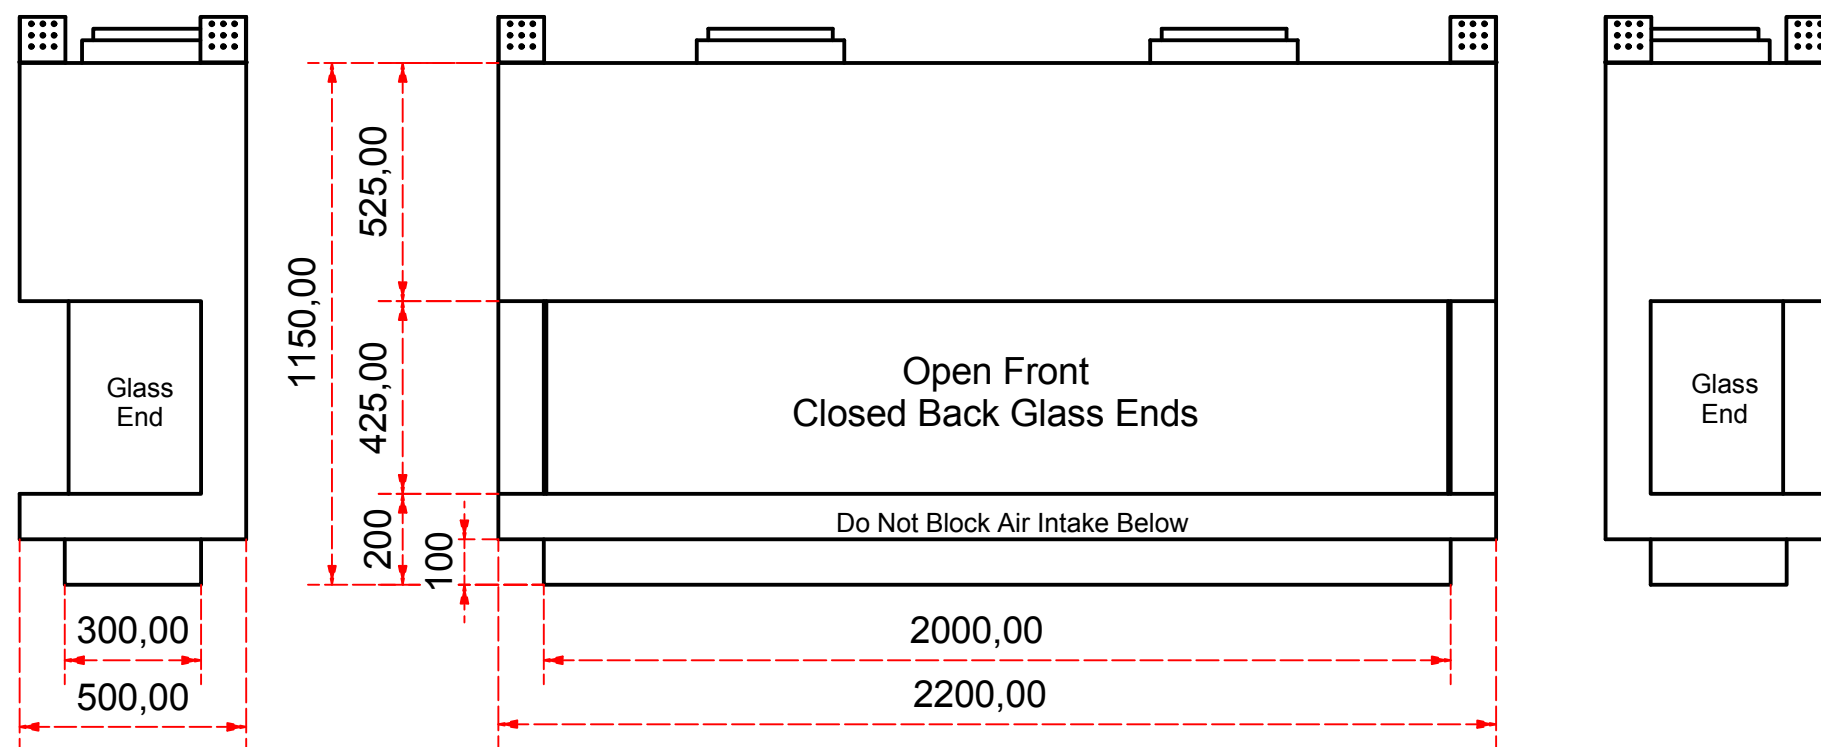

Designed by SJones	Date 31/12/2019	Material	Tolerance + / - .25mm
Living Flame	Eastside Euro 2000 Glass back and ends		Checked by PJ 20 04 ES 2000
	Eastside 2000 Fireplaces		Edition Rv 1
			Sheet 4 / 17