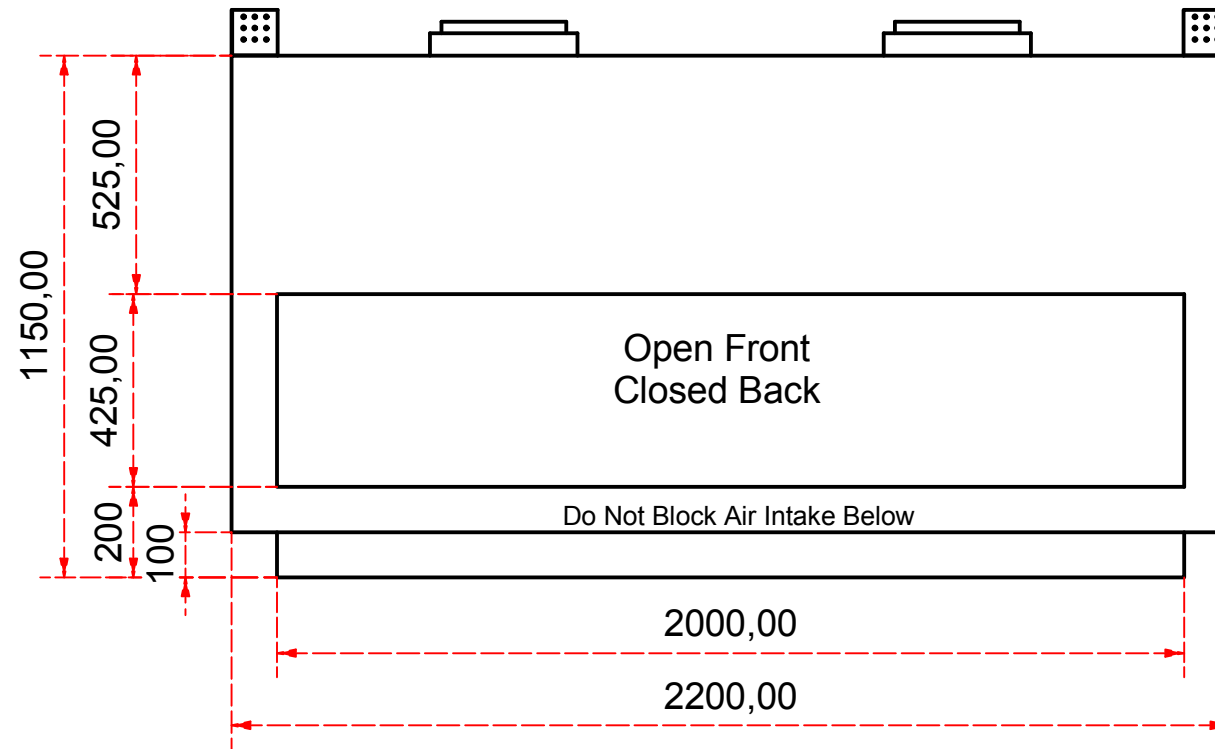

Designed by SJones	Date 31/12/2019	Material	Tolerance + / - .25mm
Living Flame	Eastside 2000 Fireplace Range		Checked by PJ 20 04 ES 2000
	Eastside 2000 Fireplaces	Edition Rv 1	Sheet 1 / 17

Designed by SJones	Date 31/12/2019	Material	Tolerance + / - .25mm
Living Flame	Eastside Nova 2000		Checked by PJ 20 04 ES 2000
	Eastside 2000 Fireplaces		Edition Rv 1
			Sheet 2 / 17