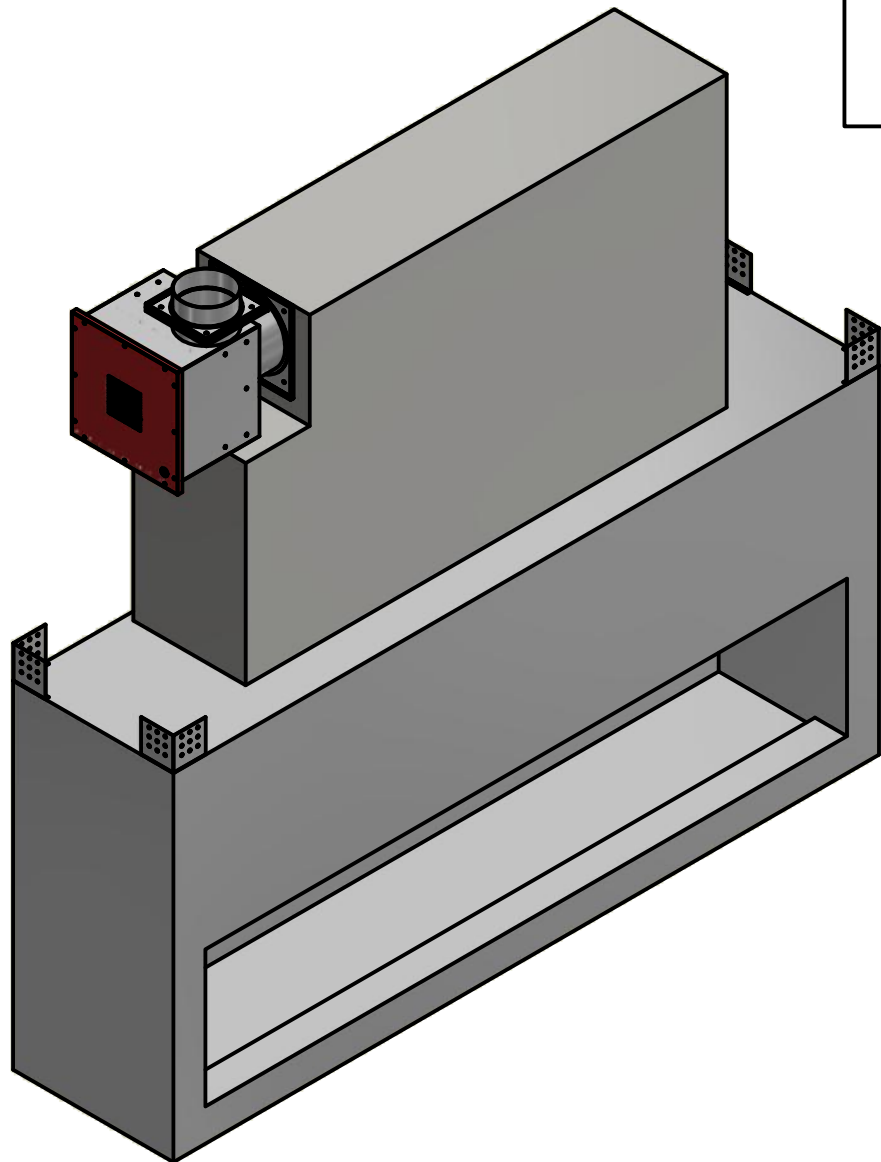

Designed by SJones	Date 31/12/2019	Material	Tolerance + / - .25mm
Living Flame	ES 2000 Hush Body & Power Flue Left Verticalr Outlet		Checked by PJ 20 04 ES 2000
	Eastside 2000 Fireplaces		Edition Rv 1
			Sheet 13 / 17