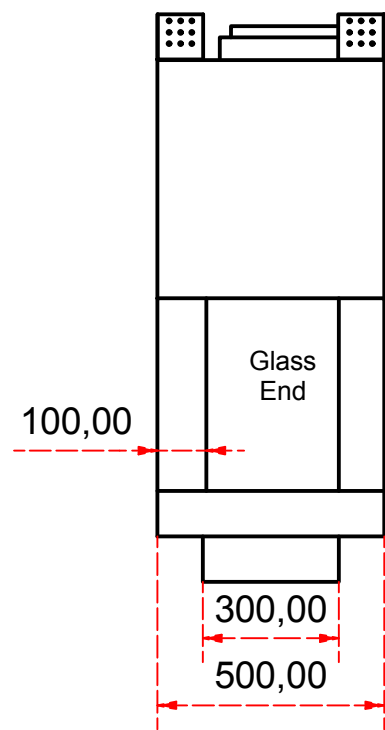

Designed by SJones	Date 31/12/2019	Material	Tolerance + / - .25mm
Living Flame	ES Vista 2000 glass back & right end		Checked by PJ 20 04 ES 2000
	Eastside 2000 Fireplaces		Edition Rv 1
			Sheet 9 / 17