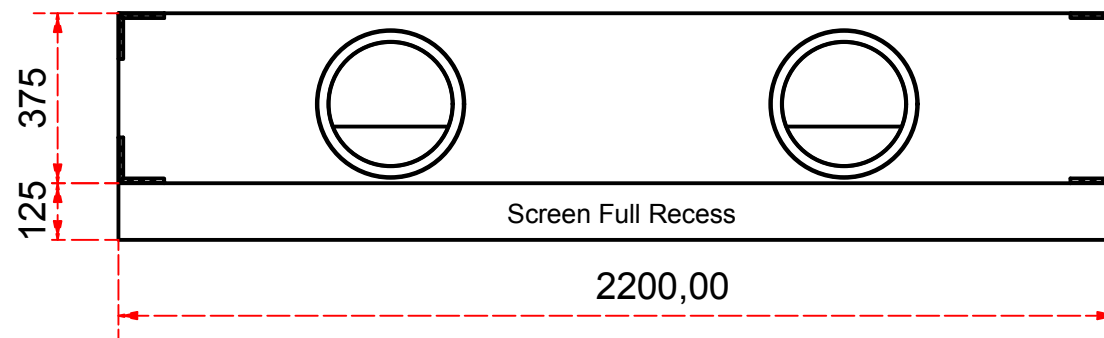

Designed by SJones	Date 31/12/2019	Material	Tolerance + / - .25mm
Living Flame	ES 2000 Screen Full Recess Option		Checked by PJ 20 04 ES 2000
	Eastside 2000 Fireplaces		Edition Rv 1
			Sheet 11 / 17