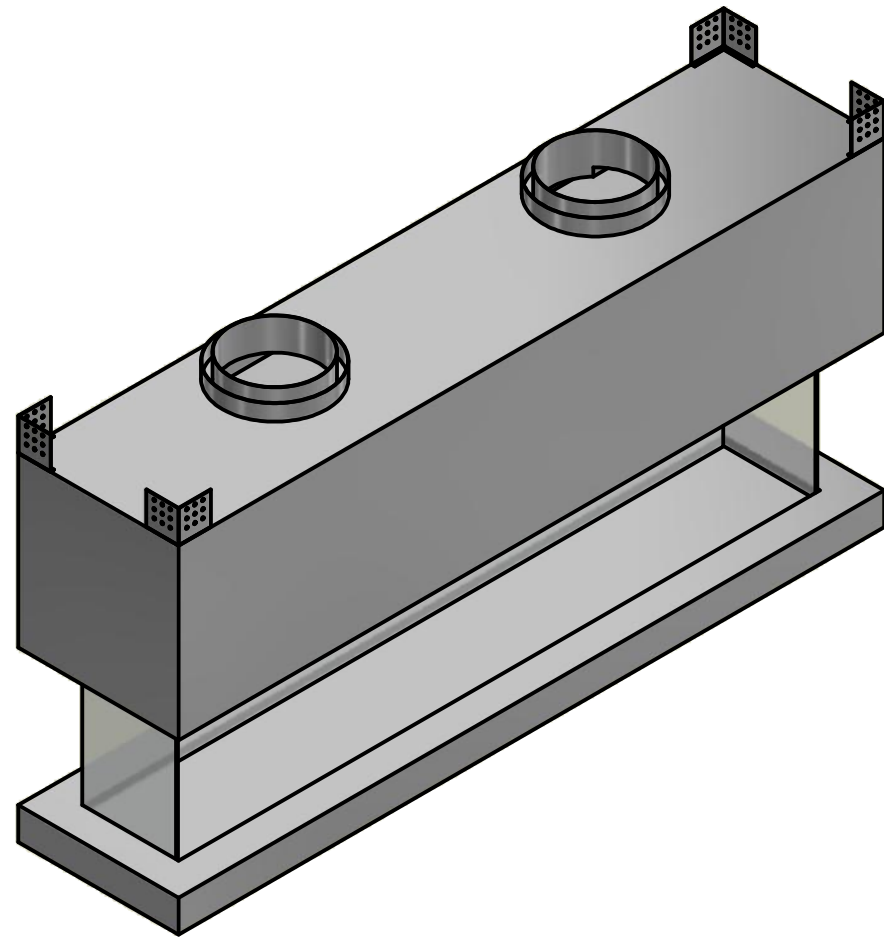

Designed by SJones	Date 31/12/2019	Material	Tolerance + / - .25mm
Living Flame	ES Quattro 2000 glass back and both ends		Checked by PJ 20 04 ES 2000
	Eastside 2000 Fireplaces		Edition Rv 1
			Sheet 7 / 17