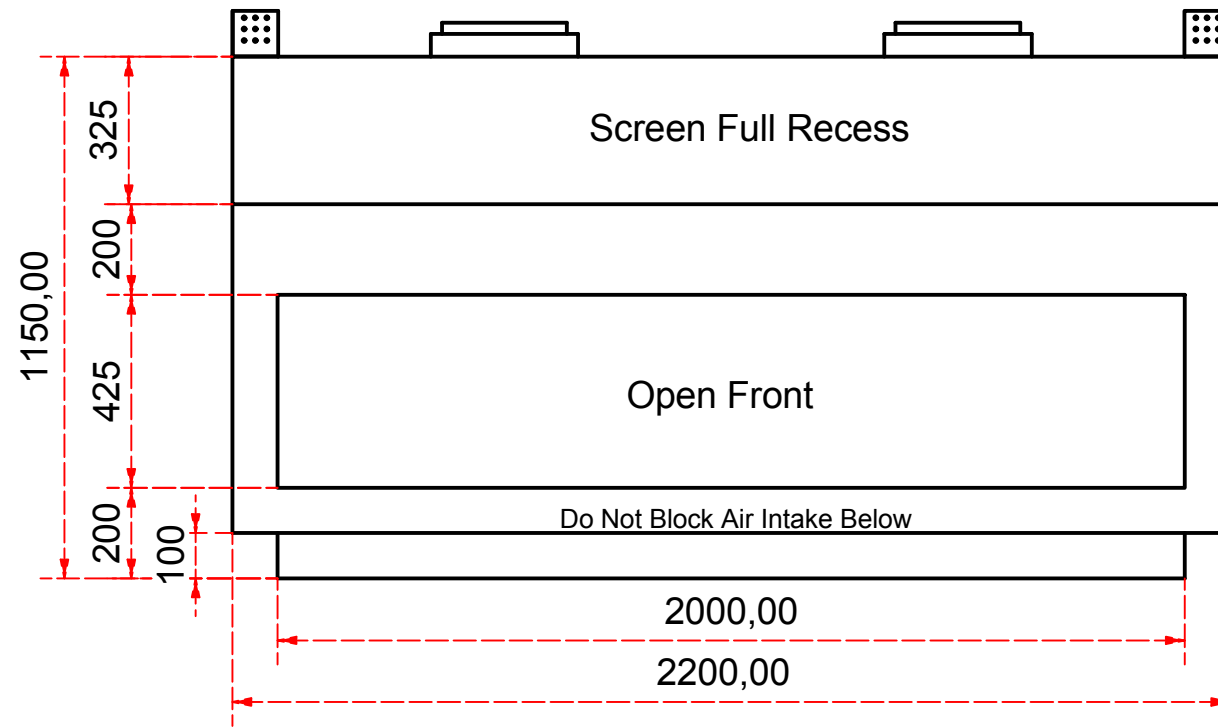

Designed by SJones	Date 31/12/2019	Material	Tolerance + / - .25mm
Living Flame	ES 2000 Screen Full Recess Option		Checked by PJ 20 04 ES 2000
	Eastside 2000 Fireplaces		Edition Rv 1
			Sheet 11 / 17