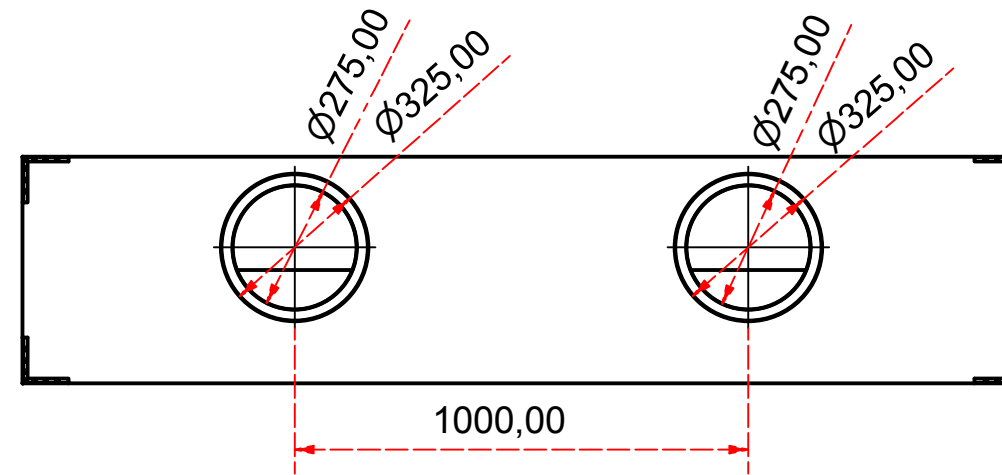

Designed by SJones	Date 31/12/2019	Material	Tolerance + / - .25mm
Living Flame	ES Quattro 2000 glass back and both ends		Checked by PJ 20 04 ES 2000
	Eastside 2000 Fireplaces		Edition Rv 1
			Sheet 7 / 17