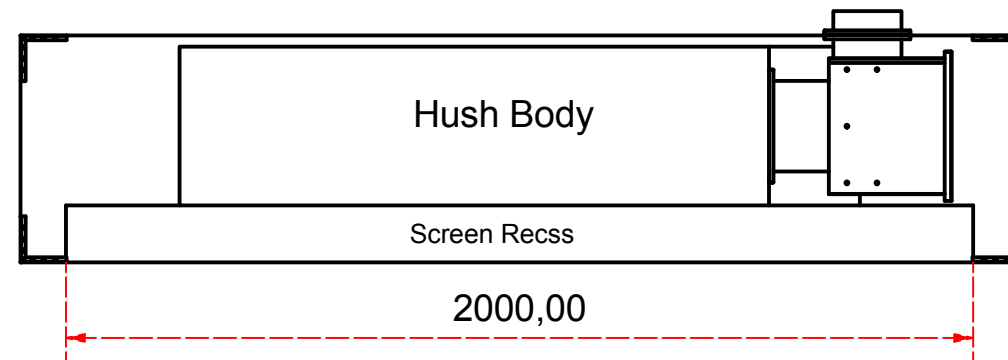

Designed by SJones	Date 31/12/2019	Material	Tolerance + / - .25mm
Living Flame	ES 2000 Screen Recess - Hush Body & Power Flue Right		Checked by PJ 20 04 ES 2000
	Eastside 2000 Fireplaces		Edition Rv 1
			Sheet 15 / 17