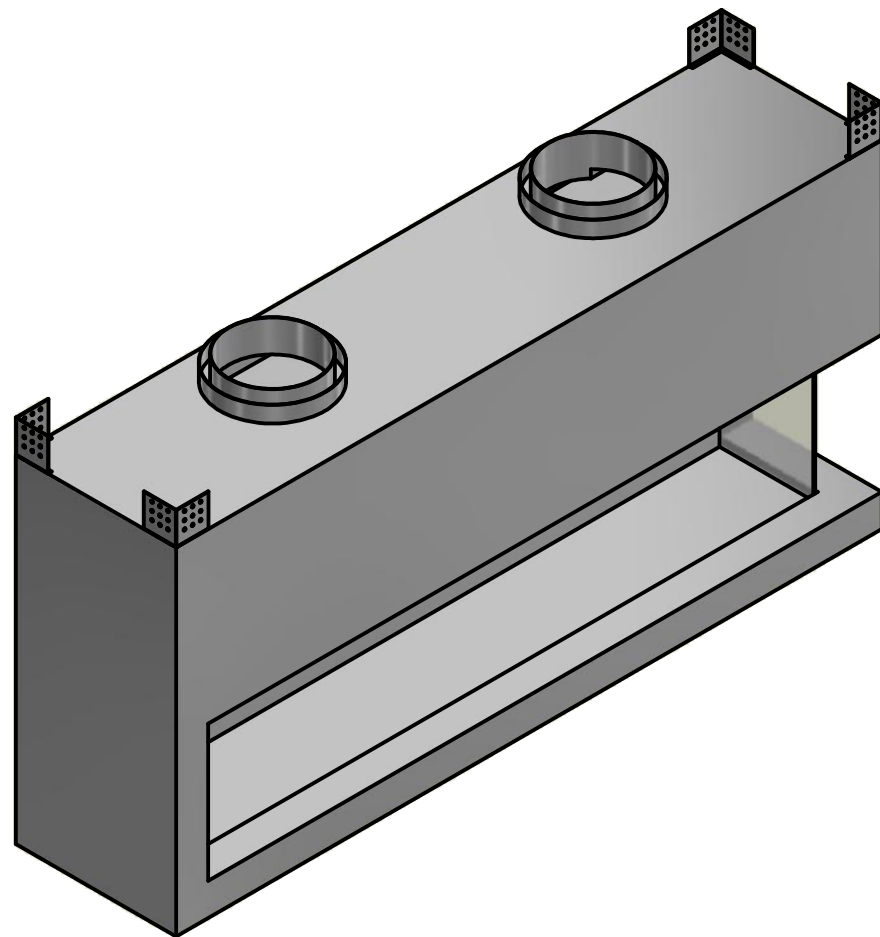

Designed by SJones	Date 31/12/2019	Material	Tolerance + / - .25mm
Living Flame	ES Niche 2000 right hand glass		Checked by PJ 20 04 ES 2000
	Eastside 2000 Fireplaces		Edition Rv 1
			Sheet 6 / 17