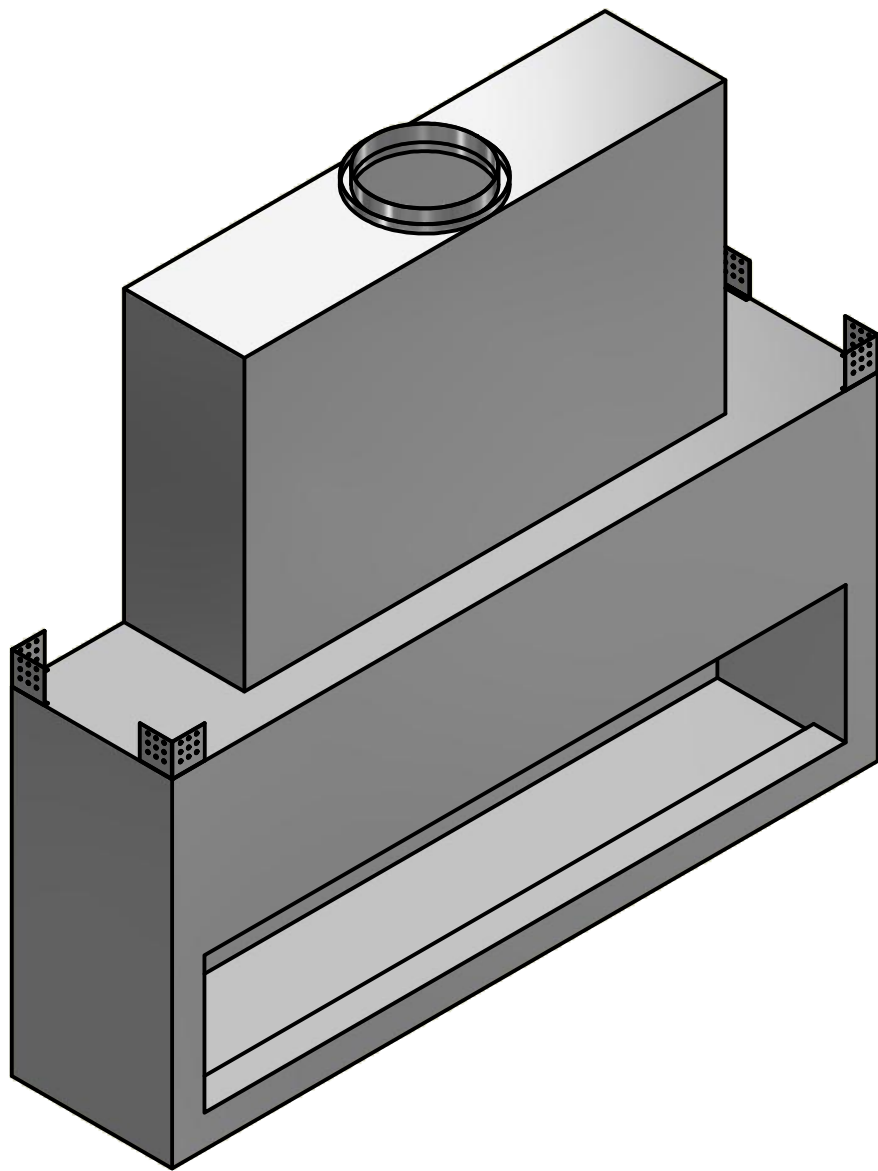

Designed by SJones	Date 31/12/2019	Material	Tolerance + / - .25mm
Living Flame	ES 2000 Plenum 2 - 1 Flue Outlet		Checked by PJ 20 04 ES 2000
	Eastside 2000 Fireplaces		Edition Rv 1
			Sheet 12 / 17