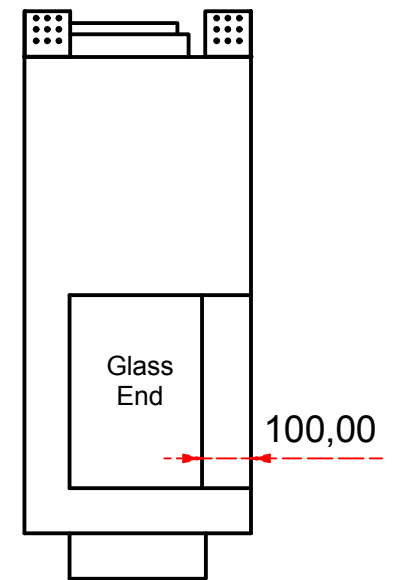

Designed by SJones	Date 31/12/2019	Material	Tolerance + / - .25mm
Living Flame	Eastside Niche 2000 left hand glass		Checked by PJ 20 04 ES 2000
	Eastside 2000 Fireplaces		Edition Rv 1
			Sheet 5 / 17