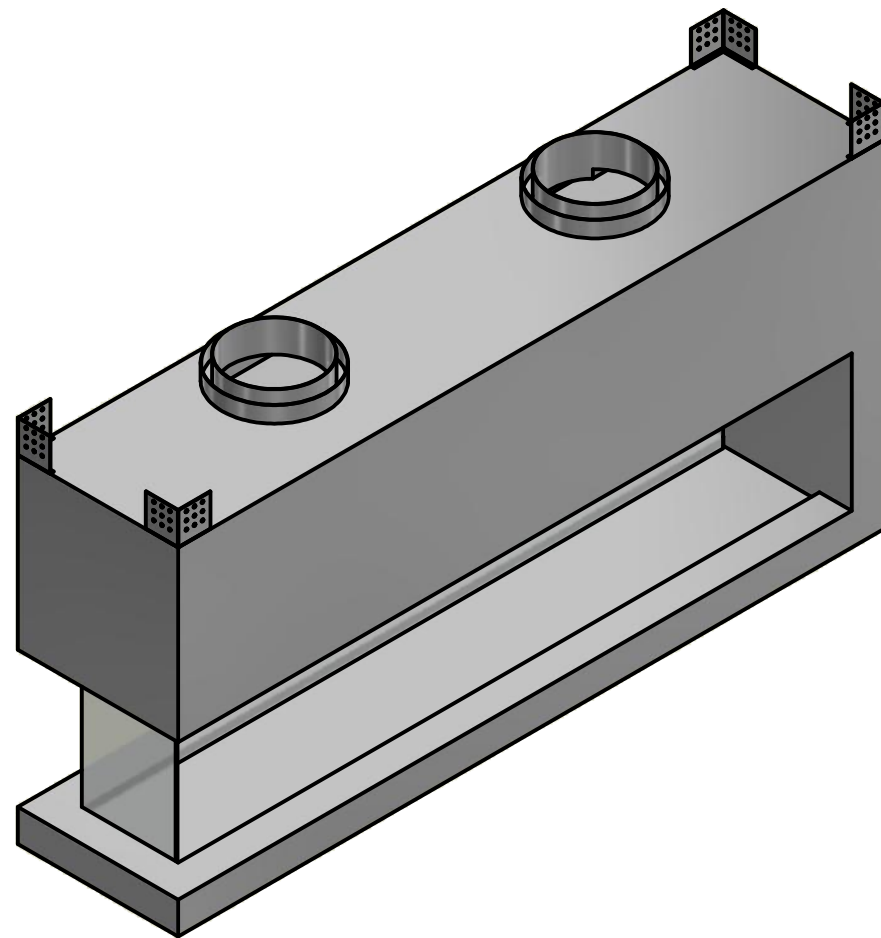

Designed by SJones	Date 31/12/2019	Material	Tolerance + / - .25mm
Living Flame	ES Quattro 2000 glass back and both ends		Checked by PJ 20 04 ES 2000
	Eastside 2000 Fireplaces		Edition Rv 1
			Sheet 7 / 17