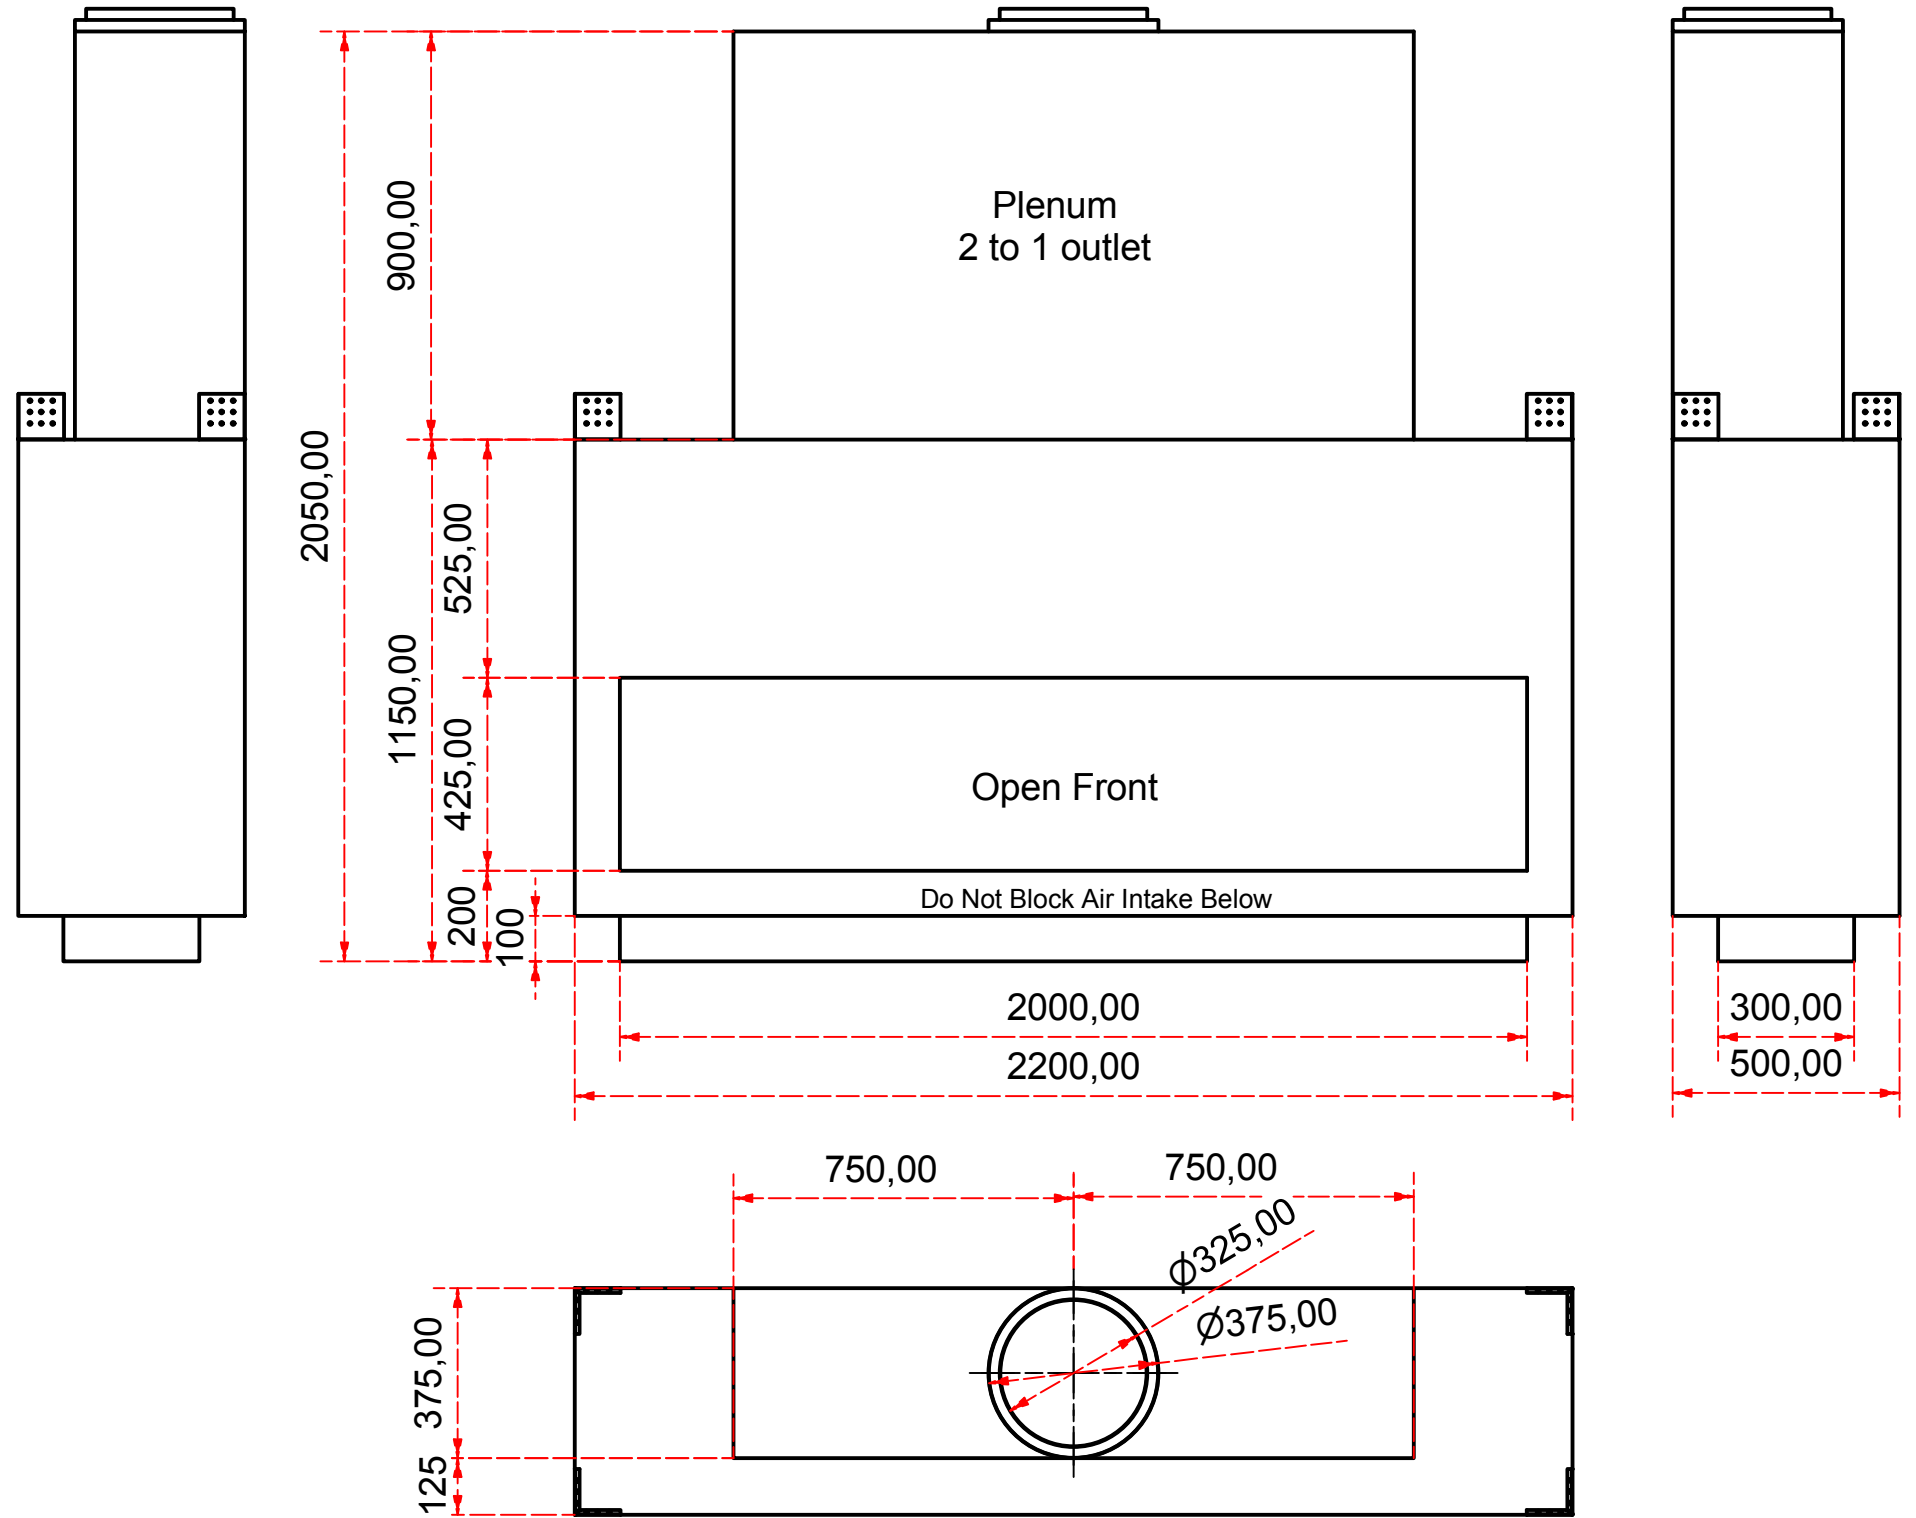

Designed by SJones	Date 31/12/2019	Material	Tolerance + / - .25mm
Living Flame	ES 2000 Plenum 2 - 1 Flue Outlet		Checked by PJ 20 04 ES 2000
	Eastside 2000 Fireplaces		Edition Rv 1
			Sheet 12 / 17