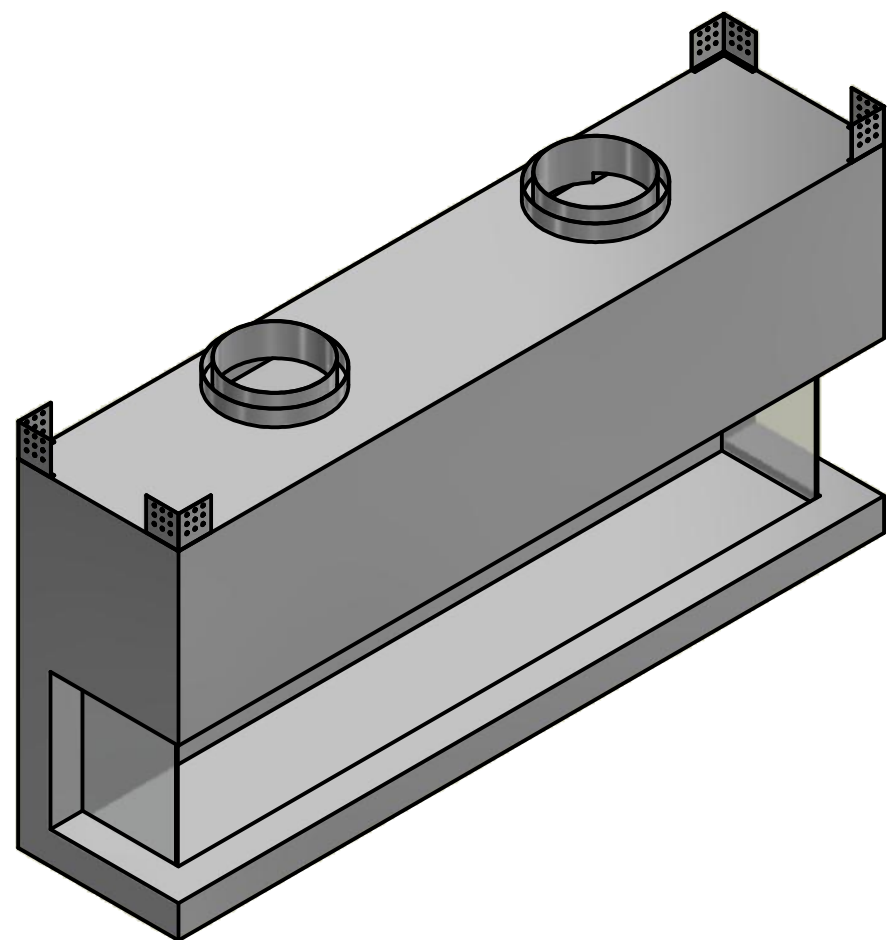

Designed by SJones	Date 31/12/2019	Material	Tolerance + / - .25mm
Living Flame	Eastside Euro 2000 Glass back and ends		Checked by PJ 20 04 ES 2000
	Eastside 2000 Fireplaces		Edition Rv 1
			Sheet 4 / 17