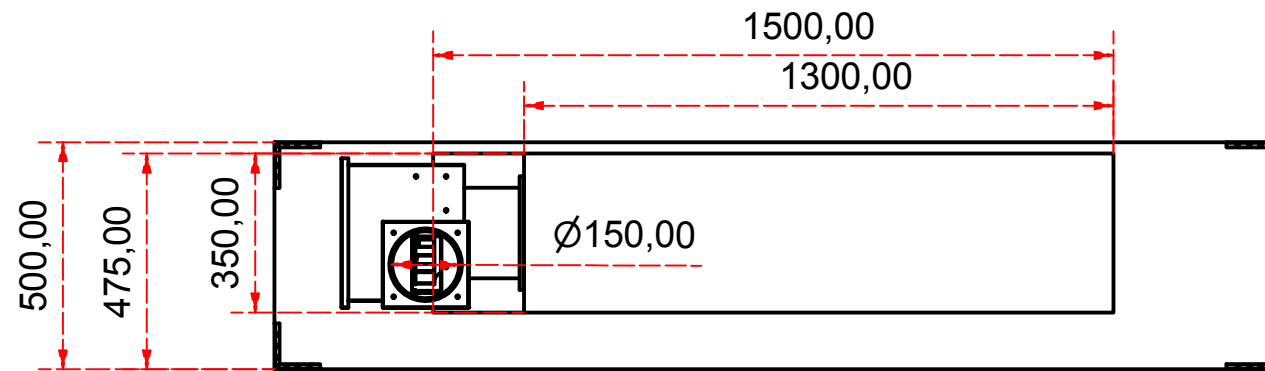

Designed by SJones	Date 31/12/2019	Material	Tolerance + / - .25mm
Living Flame	ES 2000 Hush Body & Power Flue Left Verticalr Outlet		Checked by PJ 20 04 ES 2000
	Eastside 2000 Fireplaces		Edition Rv 1
			Sheet 13 / 17