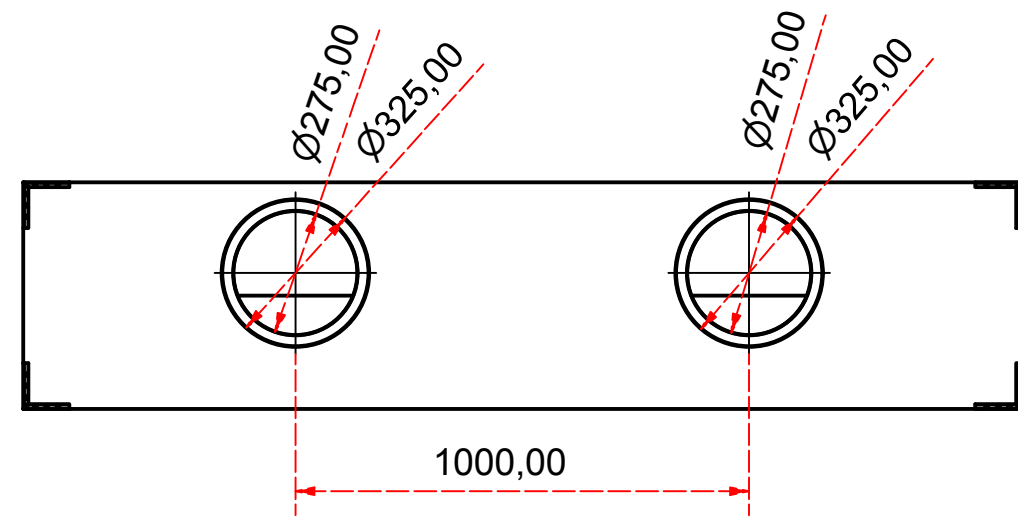

Designed by SJones	Date 31/12/2019	Material	Tolerance + / - .25mm
Living Flame	ES Vista 2000 glass back & right end		Checked by PJ 20 04 ES 2000
	Eastside 2000 Fireplaces		Edition Rv 1
			Sheet 9 / 17