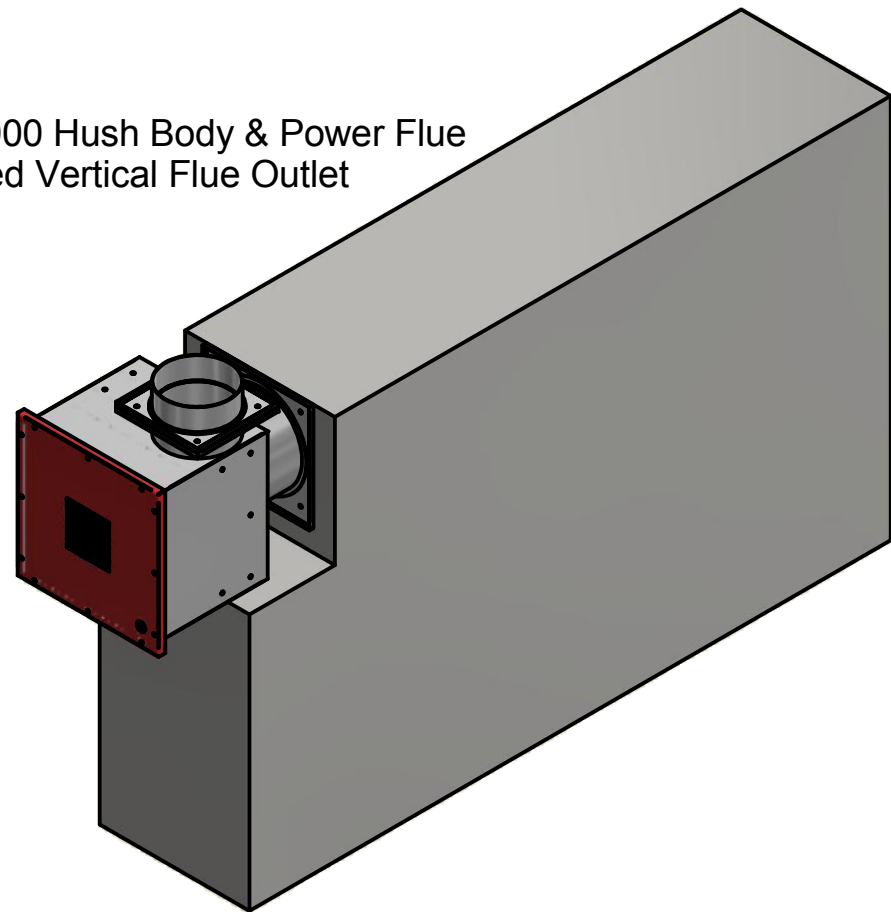

Eastside 2000 Hush Body & Power Flue
Left Mounted Vertical Flue Outlet