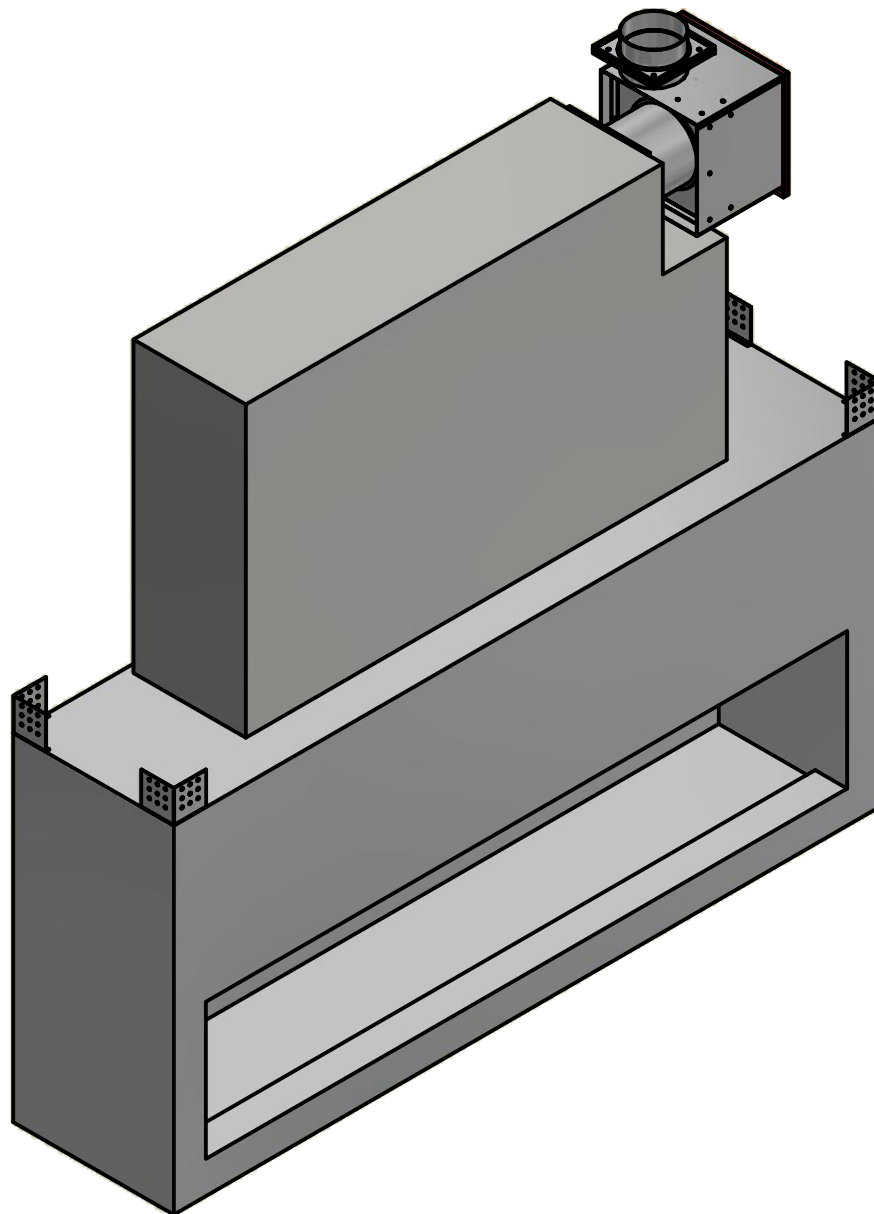

Designed by SJones	Date 31/12/2019	Material	Tolerance + / - .25mm
Living Flame	ES 2000 Hush Body & Power Flue Right Vertical Outlet		Checked by PJ 20 04 ES 2000
	Eastside 2000 Fireplaces		Edition Rv 1
			Sheet 14 / 17