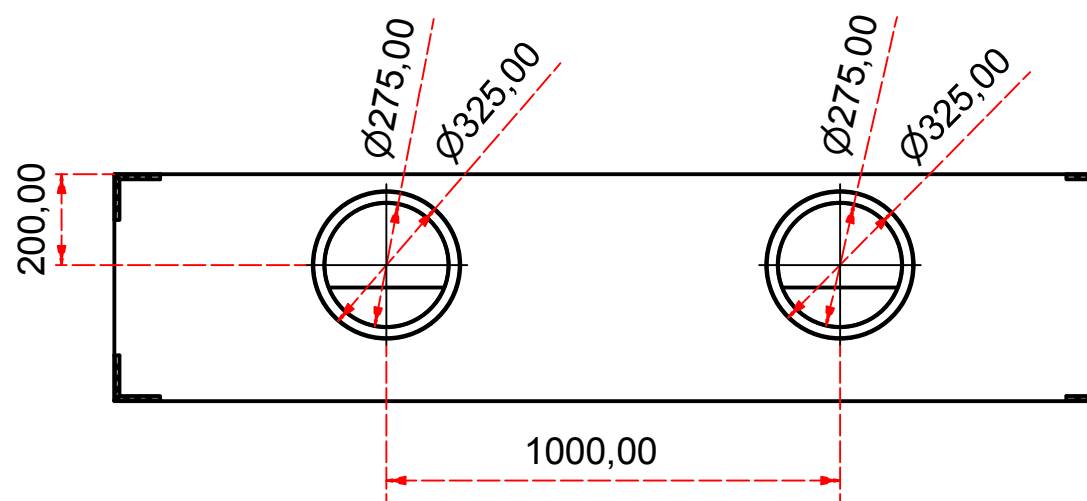

Designed by SJones	Date 31/12/2019	Material	Tolerance + / - .25mm
Living Flame	Eastside Euro 2000 Glass back and ends		Checked by PJ 20 04 ES 2000
	Eastside 2000 Fireplaces		Edition Rv 1
			Sheet 4 / 17