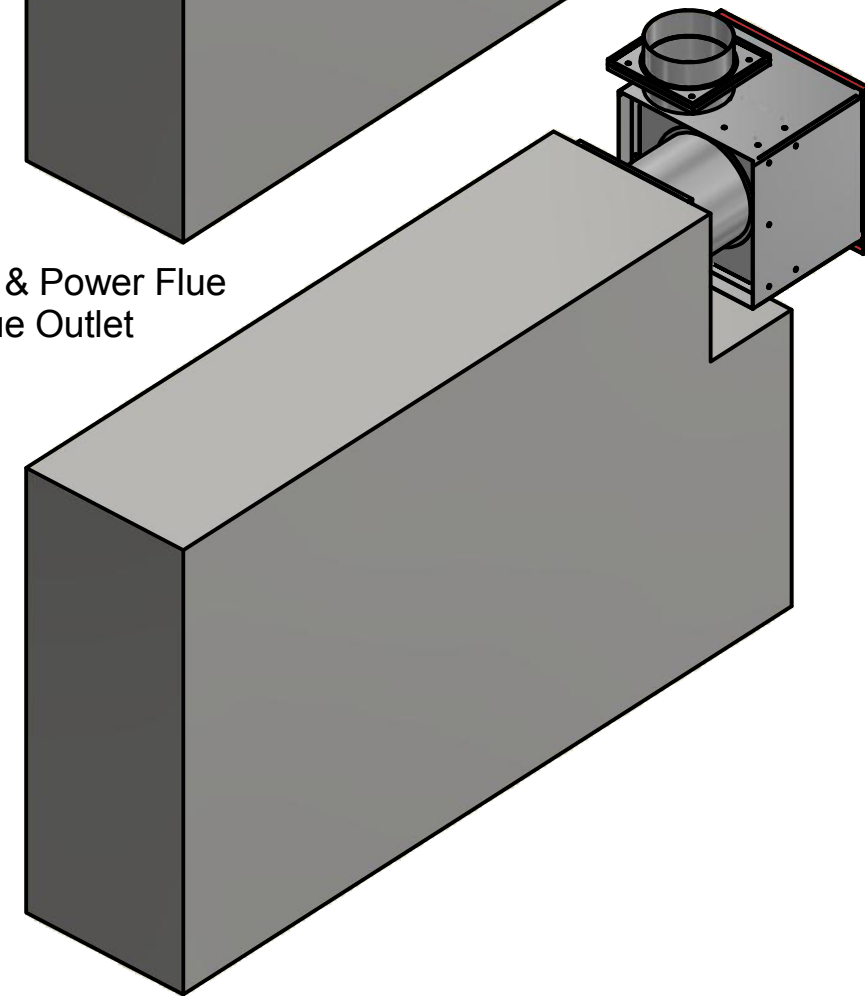

Eastside 2000 Hush Body & Power Flue
Left Mounted Rear Flue Outlet

Eastside 2000 Hush Body & Power Flue
Left Mounted Vertical Flue Outlet

Eastside 2000 Hush Body & Power Flue
Right Mounted Rear Flue Outlet

Eastside 2000 Hush Body & Power Flue
Right Mounted Vertical Flue Outlet

Designed by SJones	Date 31/12/2019	Material	Tolerance + / - .25mm
Living Flame	ES 2000 Hush Bodies & Power Flue Options		Checked by PJ 20 04 ES 2000
	Eastside 2000 Fireplaces		Edition Rv 1
			Sheet 17 / 17