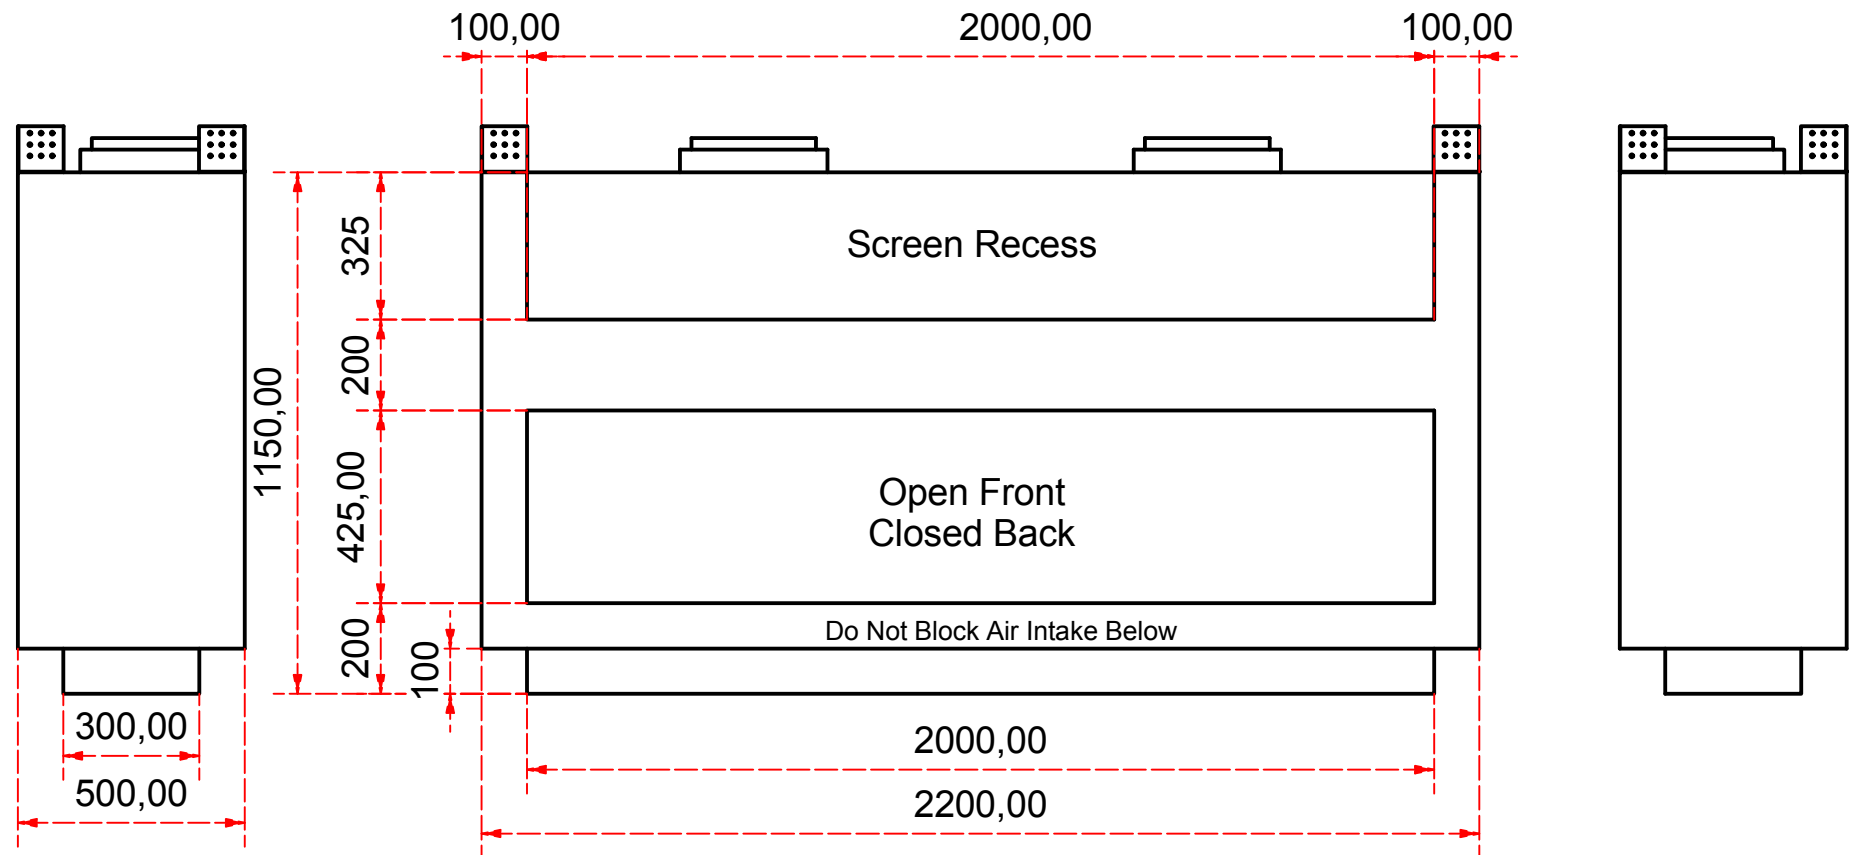

Designed by SJones	Date 31/12/2019	Material	Tolerance + / - .25mm
Living Flame	ES 2000 Screen Recess Option		Checked by PJ 20 04 ES 2000
	Eastside 2000 Fireplaces		Edition Rv 1
			Sheet 10 / 17