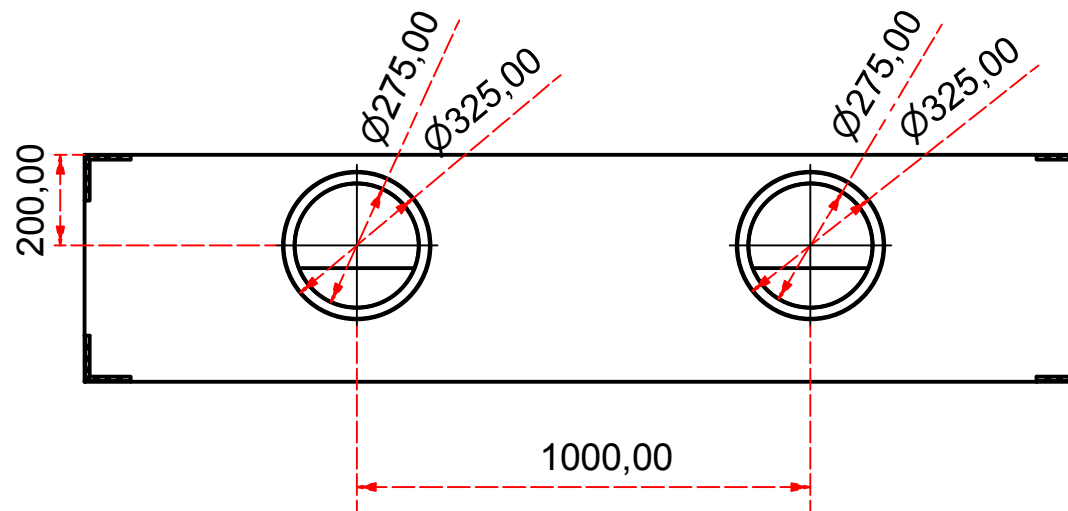

Designed by SJones	Date 31/12/2019	Material	Tolerance + / - .25mm
Living Flame	Eastside 2000 Fireplace Range		Checked by PJ 20 04 ES 2000
	Eastside 2000 Fireplaces	Edition Rv 1	Sheet 1 / 17

Designed by SJones	Date 31/12/2019	Material	Tolerance + / - .25mm
Living Flame	Eastside Nova 2000		Checked by PJ 20 04 ES 2000
	Eastside 2000 Fireplaces		Edition Rv 1
			Sheet 2 / 17