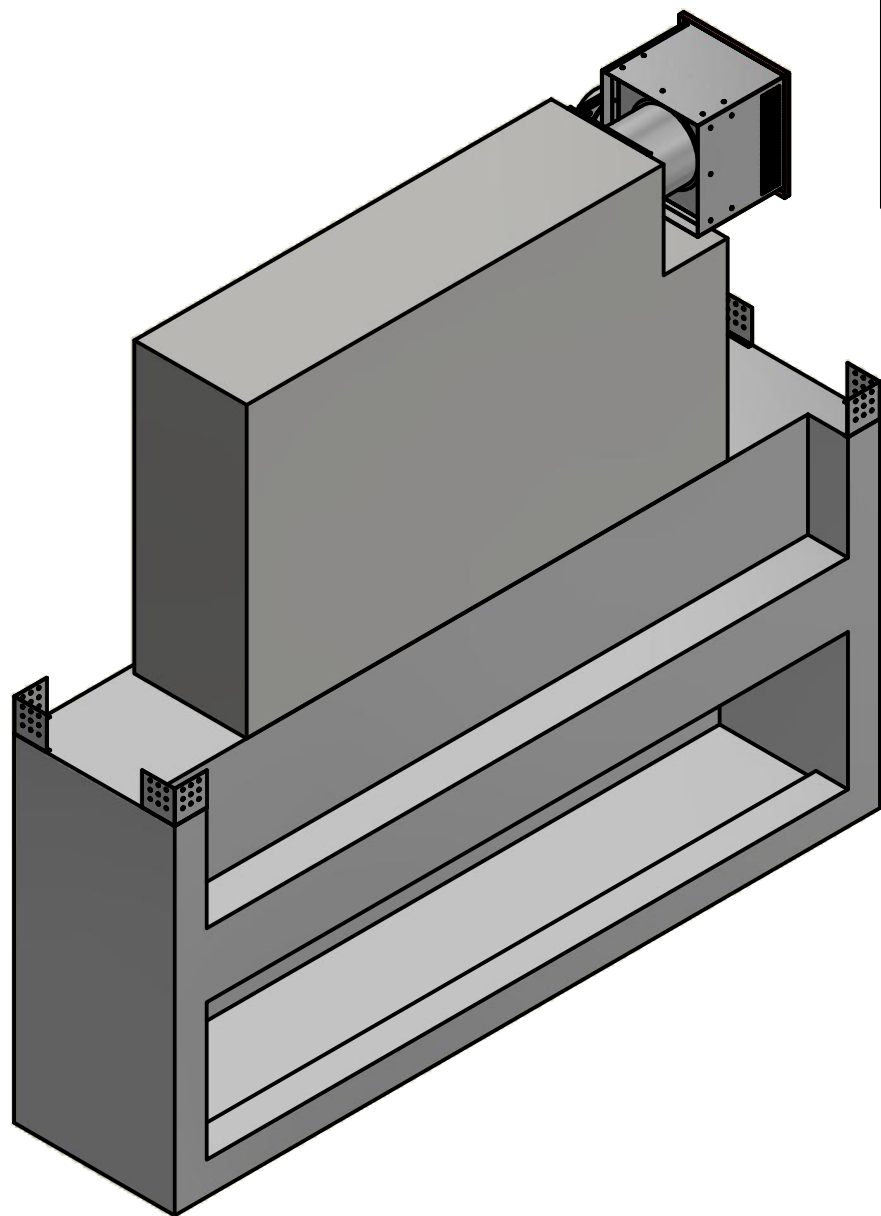

Designed by SJones	Date 31/12/2019	Material	Tolerance + / - .25mm
Living Flame	ES 2000 Screen Recess Full - Hush Body & Power Flue Right		Checked by PJ 20 04 ES 2000
	Eastside 2000 Fireplaces		Edition Rv 1
			Sheet 16 / 17