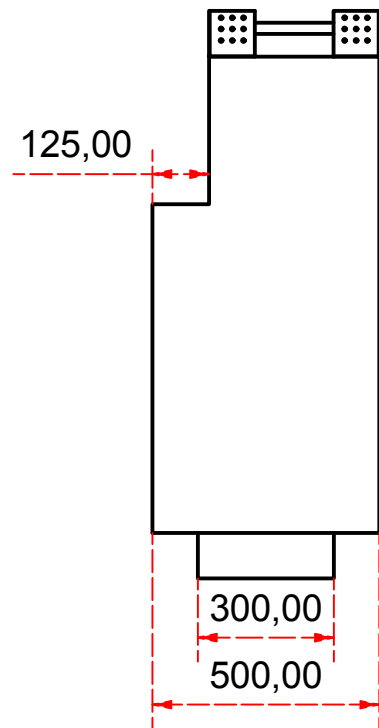

Designed by SJones	Date 31/12/2019	Material	Tolerance + / - .25mm
Living Flame	ES 2000 Screen Full Recess Option		Checked by PJ 20 04 ES 2000
	Eastside 2000 Fireplaces		Edition Rv 1
			Sheet 11 / 17