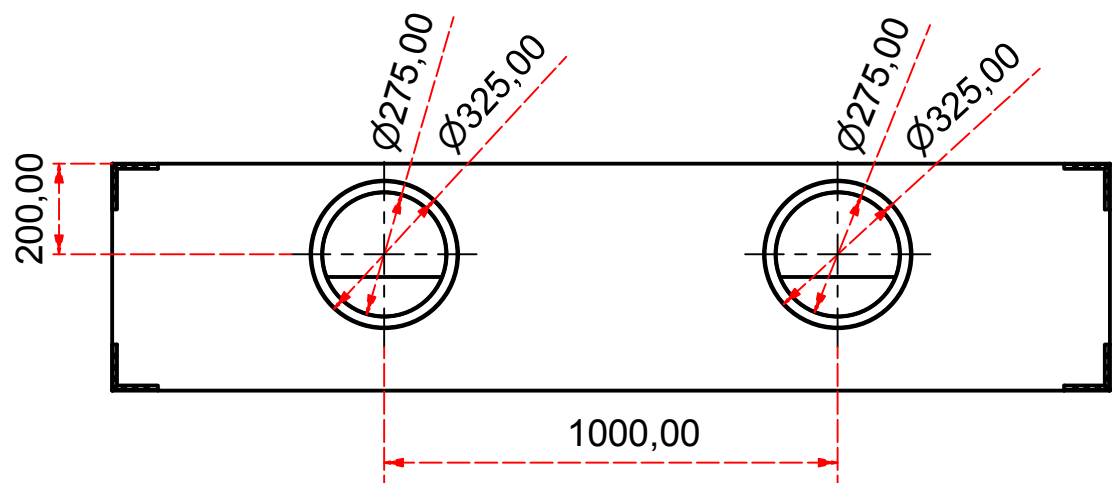

Designed by SJones	Date 31/12/2019	Material	Tolerance + / - .25mm
Living Flame	Eastside 2000 Fireplace Range		Checked by PJ 20 04 ES 2000
	Eastside 2000 Fireplaces	Edition Rv 1	Sheet 1 / 17

Designed by SJones	Date 31/12/2019	Material	Tolerance + / - .25mm
Living Flame	Eastside Nova 2000		Checked by PJ 20 04 ES 2000
	Eastside 2000 Fireplaces		Edition Rv 1
			Sheet 2 / 17