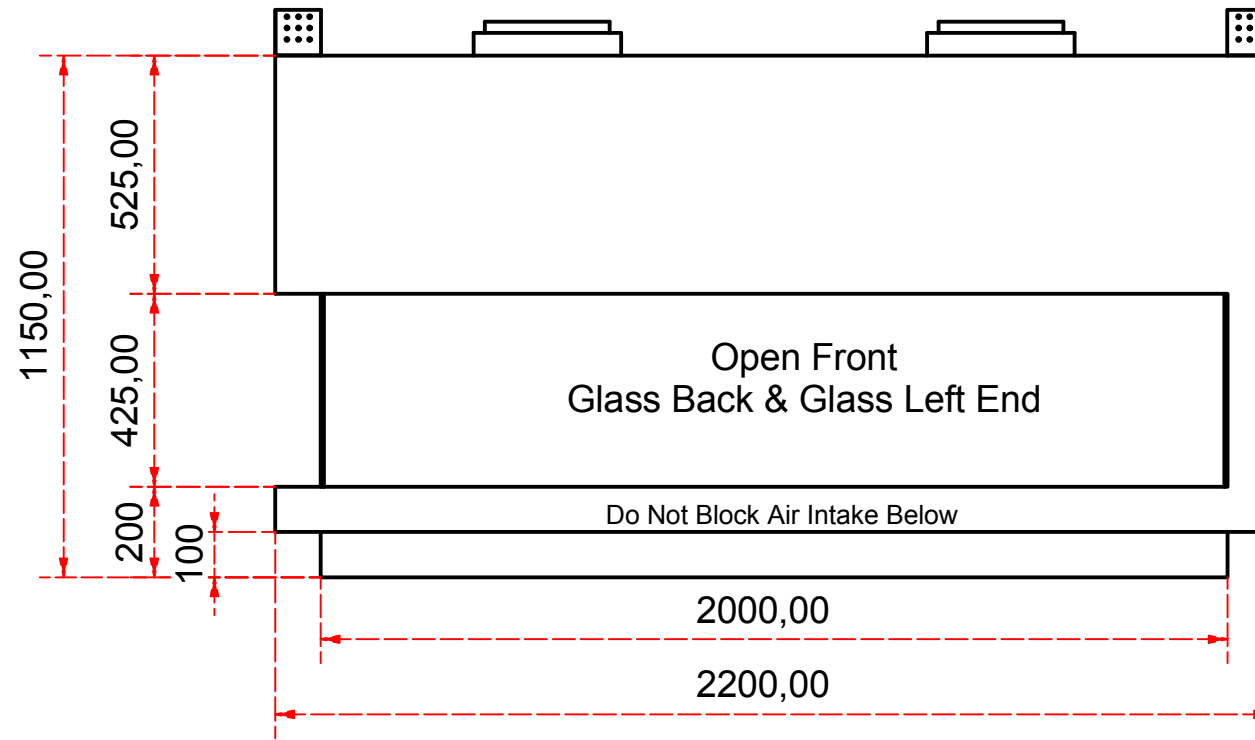

Designed by SJones	Date 31/12/2019	Material	Tolerance + / - .25mm
Living Flame	ES Vista 2000 glass back & left end		Checked by PJ 20 04 ES 2000
	Eastside 2000 Fireplaces		Edition Rv 1
			Sheet 8 / 17