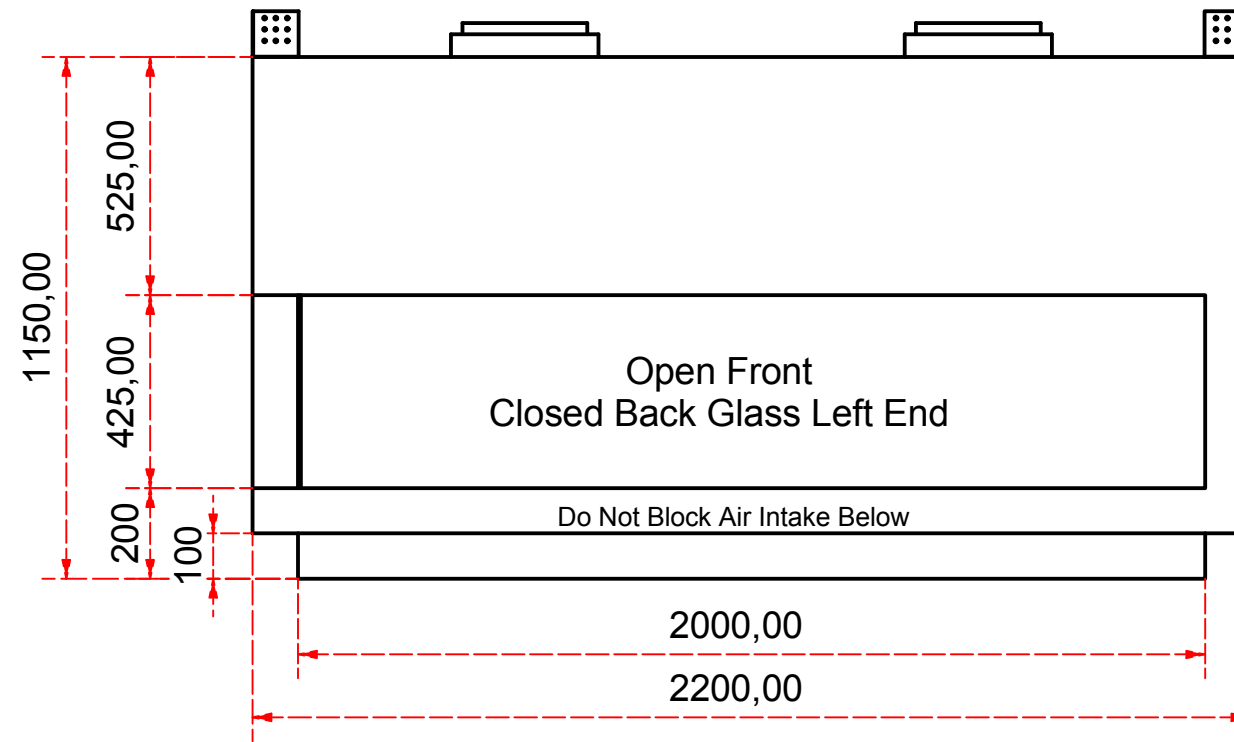

Designed by SJones	Date 31/12/2019	Material	Tolerance + / - .25mm
Living Flame	Eastside Niche 2000 left hand glass		Checked by PJ 20 04 ES 2000
	Eastside 2000 Fireplaces		Edition Rv 1
			Sheet 5 / 17