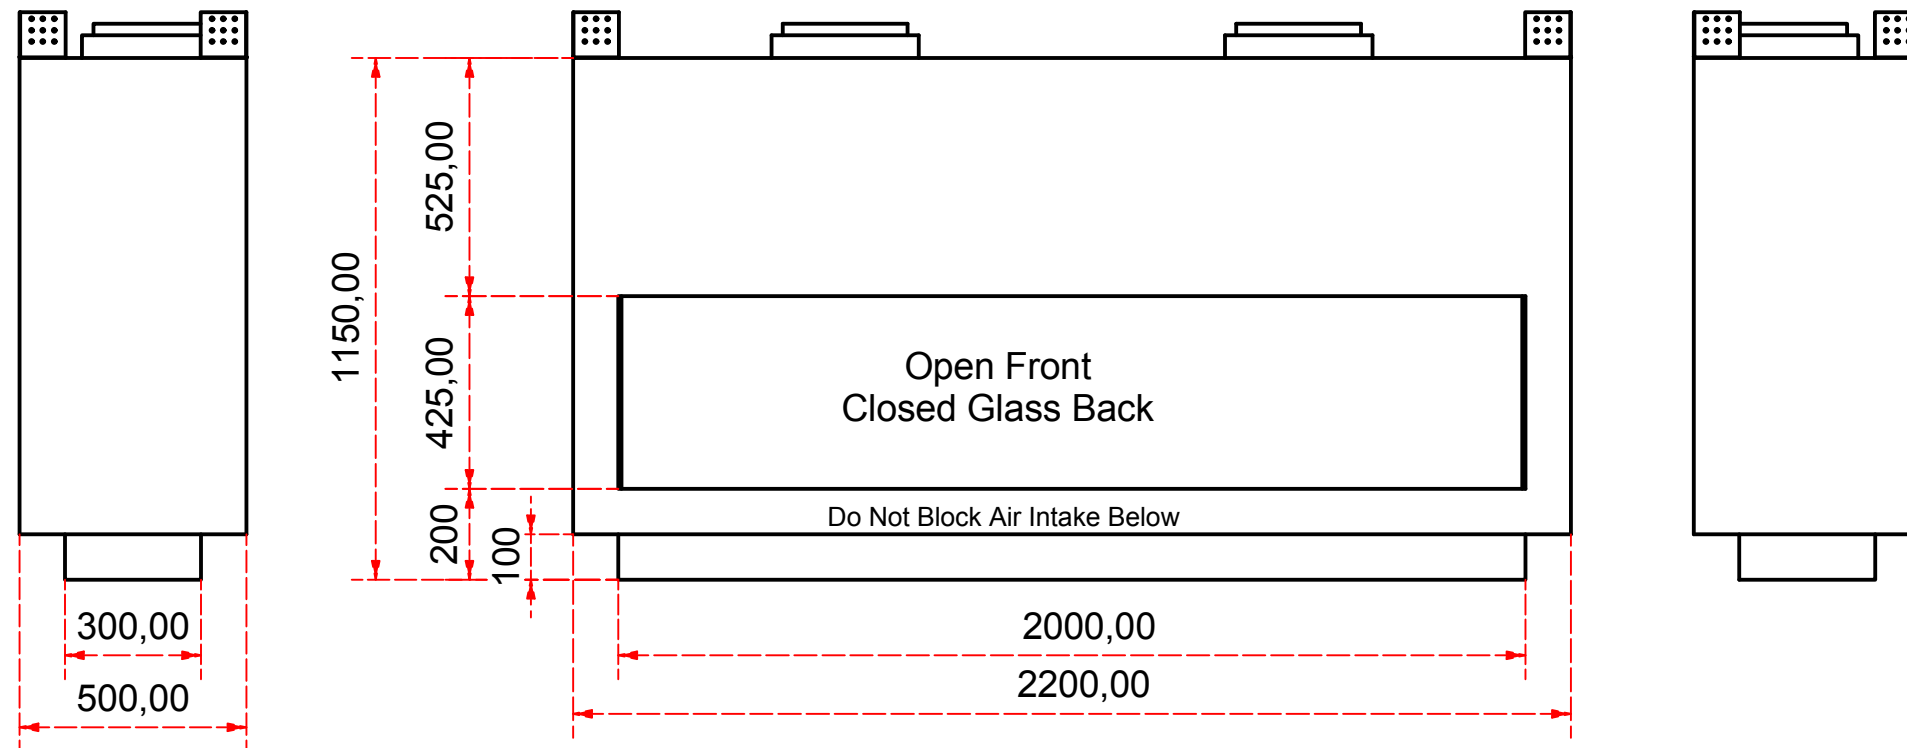

Designed by SJones	Date 31/12/2019	Material	Tolerance + / - .25mm
Living Flame	Eastside 2000 Fireplace Range		Checked by PJ 20 04 ES 2000
	Eastside 2000 Fireplaces	Edition Rv 1	Sheet 1 / 17

Designed by SJones	Date 31/12/2019	Material	Tolerance + / - .25mm
Living Flame	Eastside Nova 2000		Checked by PJ 20 04 ES 2000
	Eastside 2000 Fireplaces		Edition Rv 1
			Sheet 2 / 17