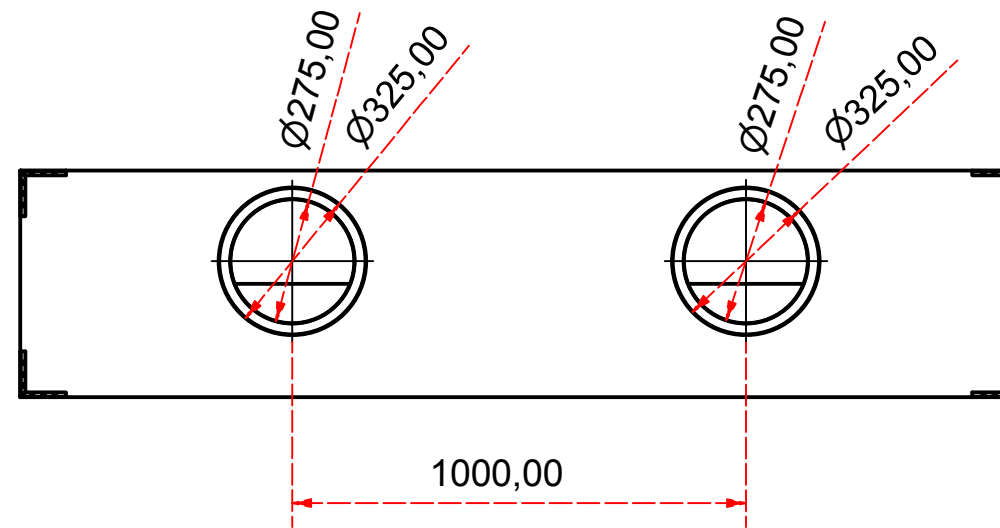

Designed by SJones	Date 31/12/2019	Material	Tolerance + / - .25mm
Living Flame	ES Quattro 2000 glass back and both ends		Checked by PJ 20 04 ES 2000
	Eastside 2000 Fireplaces		Edition Rv 1
			Sheet 7 / 17