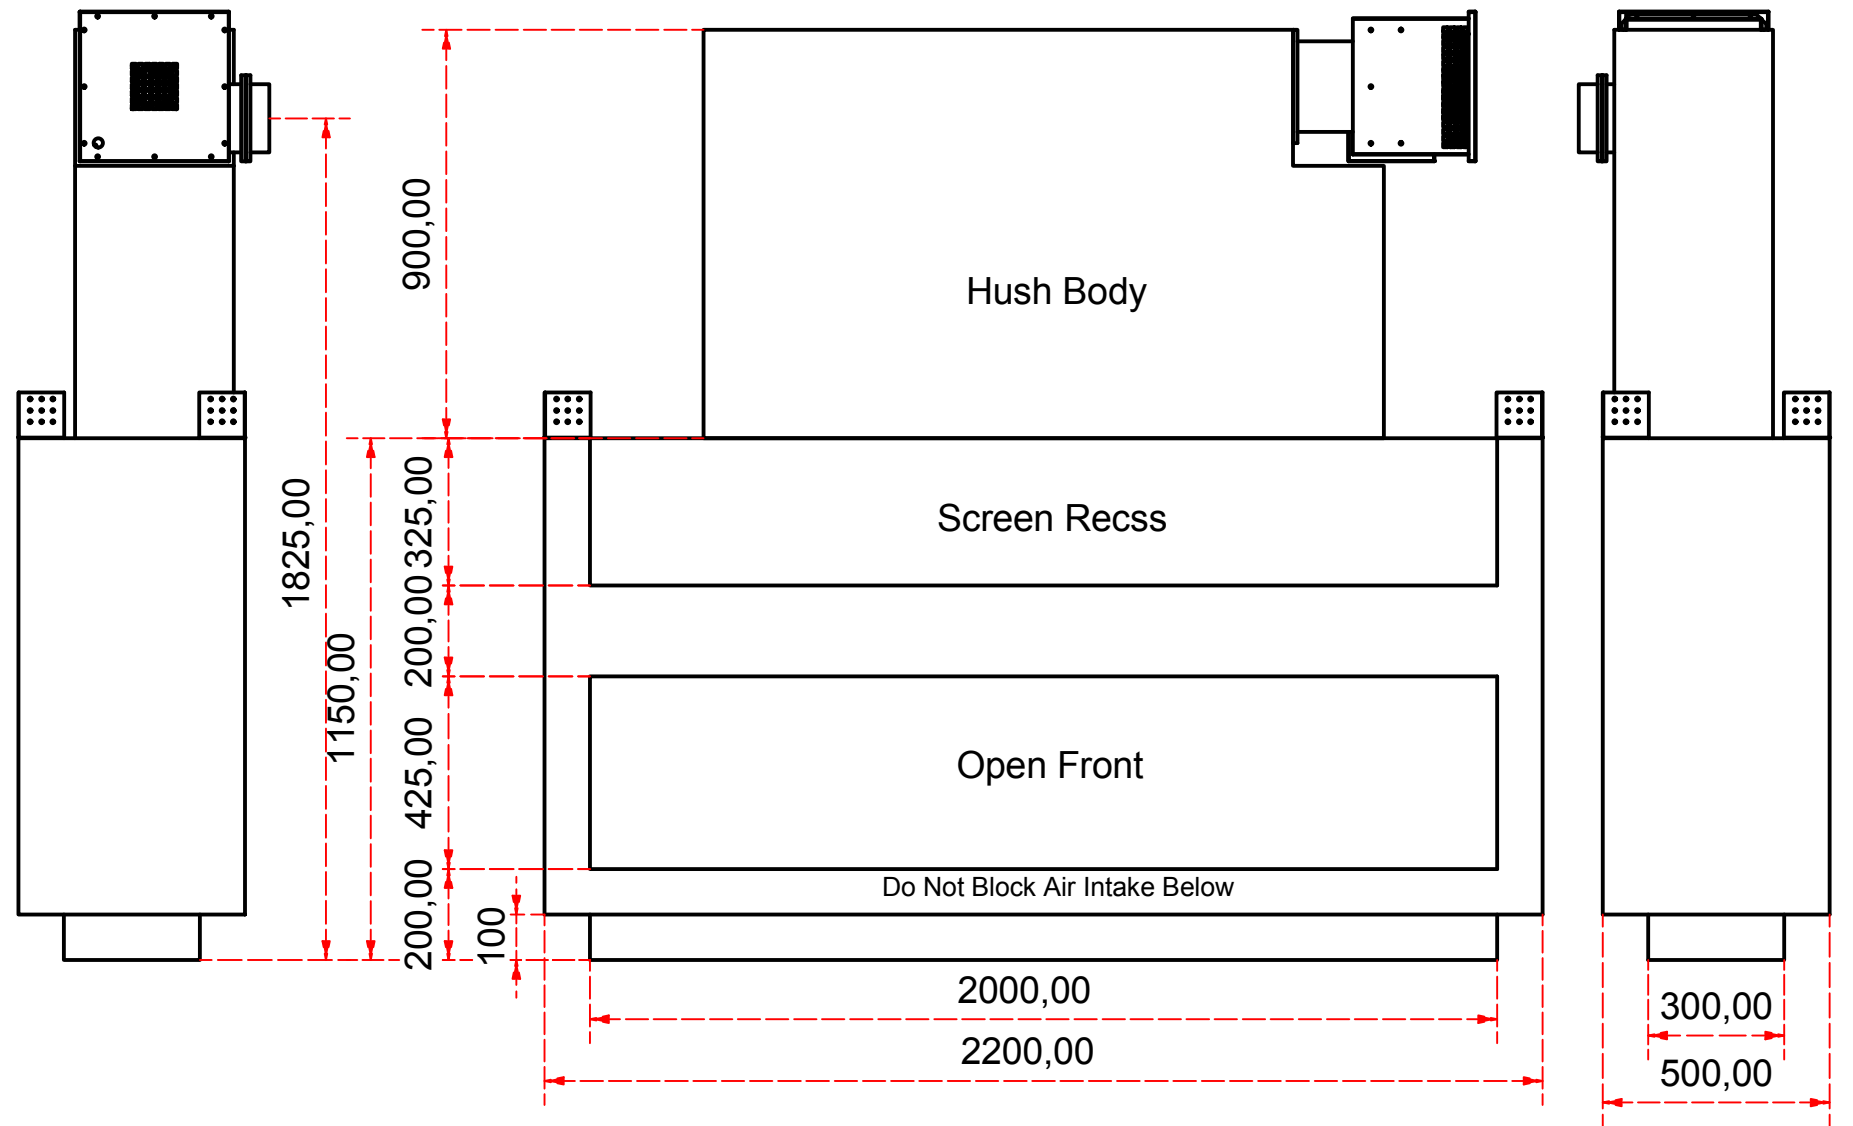

Designed by SJones	Date 31/12/2019	Material	Tolerance + / - .25mm
Living Flame	ES 2000 Screen Recess - Hush Body & Power Flue Right		Checked by PJ 20 04 ES 2000
	Eastside 2000 Fireplaces		Edition Rv 1
			Sheet 15 / 17