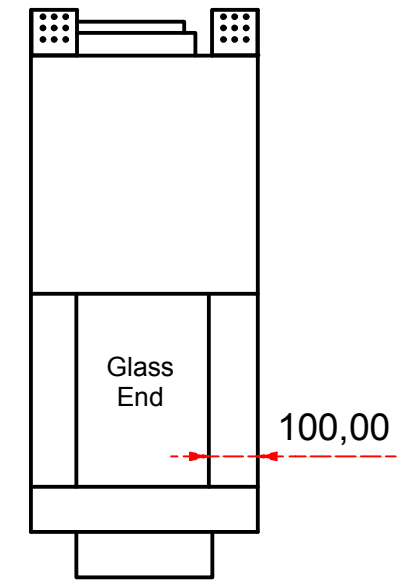

Designed by SJones	Date 31/12/2019	Material	Tolerance + / - .25mm
Living Flame	ES Vista 2000 glass back & left end		Checked by PJ 20 04 ES 2000
	Eastside 2000 Fireplaces		Edition Rv 1
			Sheet 8 / 17