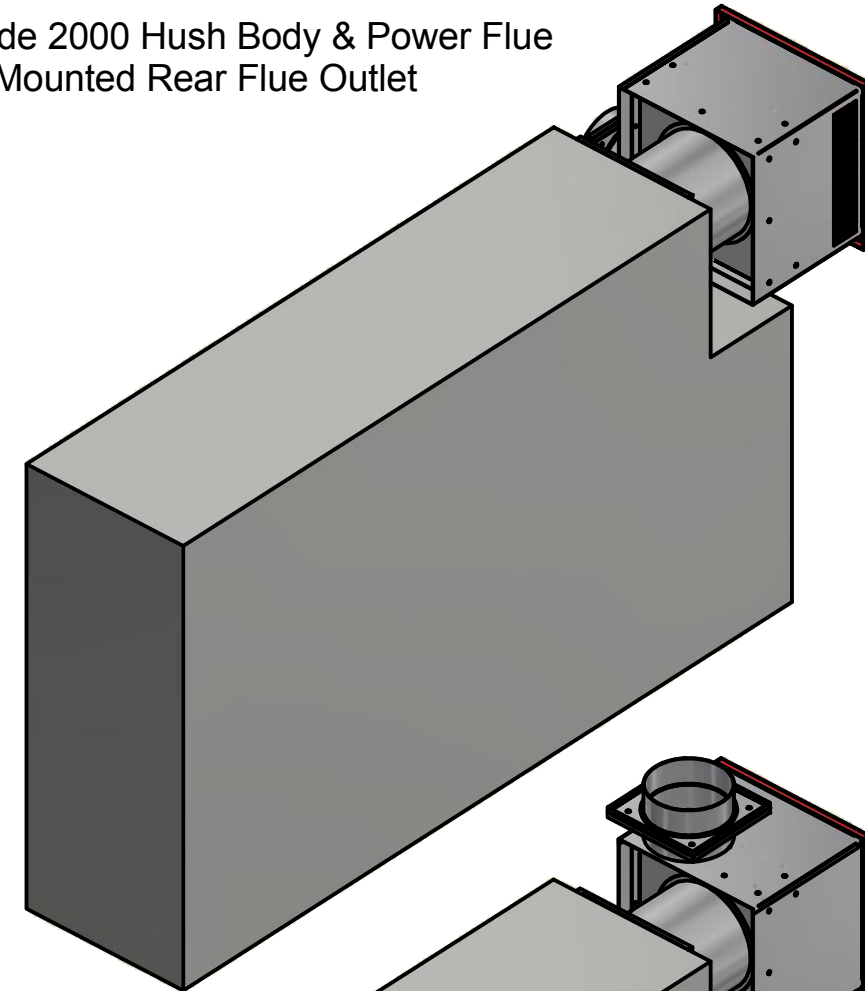

Eastside 2000 Hush Body & Power Flue
Right Mounted Vertical Flue Outlet

Designed by SJones	Date 31/12/2019	Material	Tolerance + / - .25mm
Living Flame	ES 2000 Hush Bodies & Power Flue Options		Checked by PJ 20 04 ES 2000
	Eastside 2000 Fireplaces		Edition Rv 1
			Sheet 17 / 17