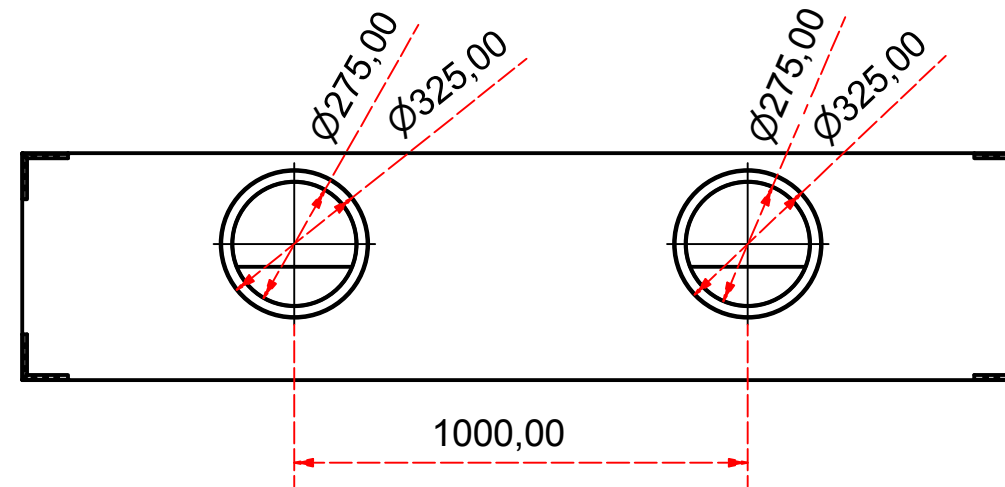

Designed by SJones	Date 31/12/2019	Material	Tolerance + / - .25mm
Living Flame	ES Niche 2000 right hand glass		Checked by PJ 20 04 ES 2000
	Eastside 2000 Fireplaces		Edition Rv 1
			Sheet 6 / 17