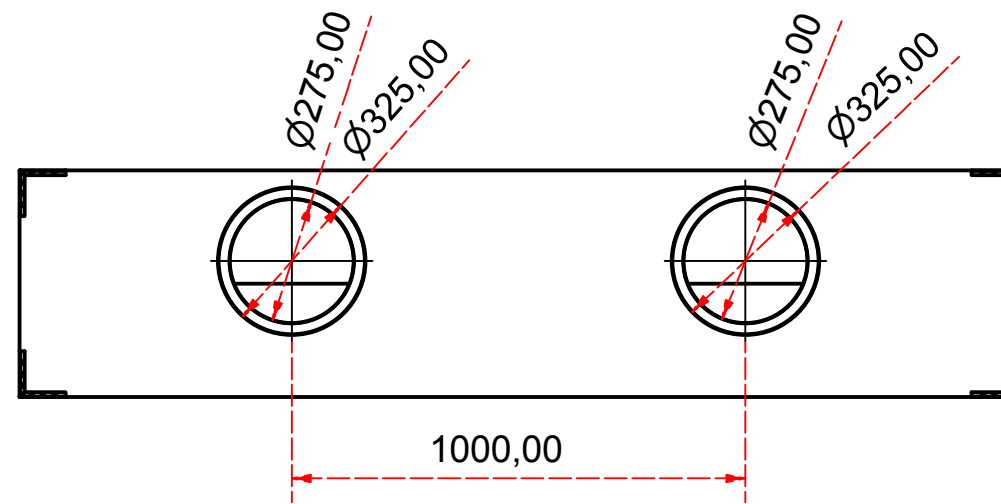

Designed by SJones	Date 31/12/2019	Material	Tolerance + / - .25mm
Living Flame	Eastside Niche 2000 left hand glass		Checked by PJ 20 04 ES 2000
	Eastside 2000 Fireplaces		Edition Rv 1
			Sheet 5 / 17