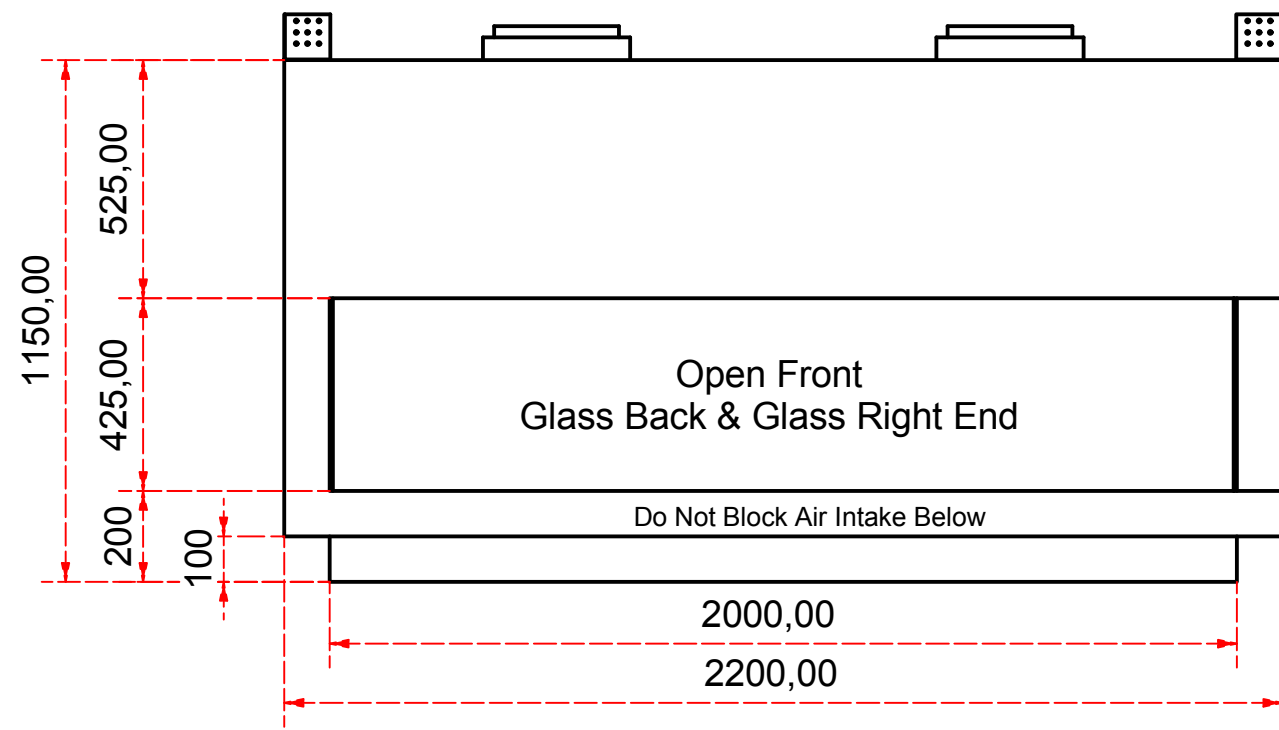

Designed by SJones	Date 31/12/2019	Material	Tolerance + / - .25mm
Living Flame	ES Vista 2000 glass back & right end		Checked by PJ 20 04 ES 2000
	Eastside 2000 Fireplaces		Edition Rv 1
			Sheet 9 / 17