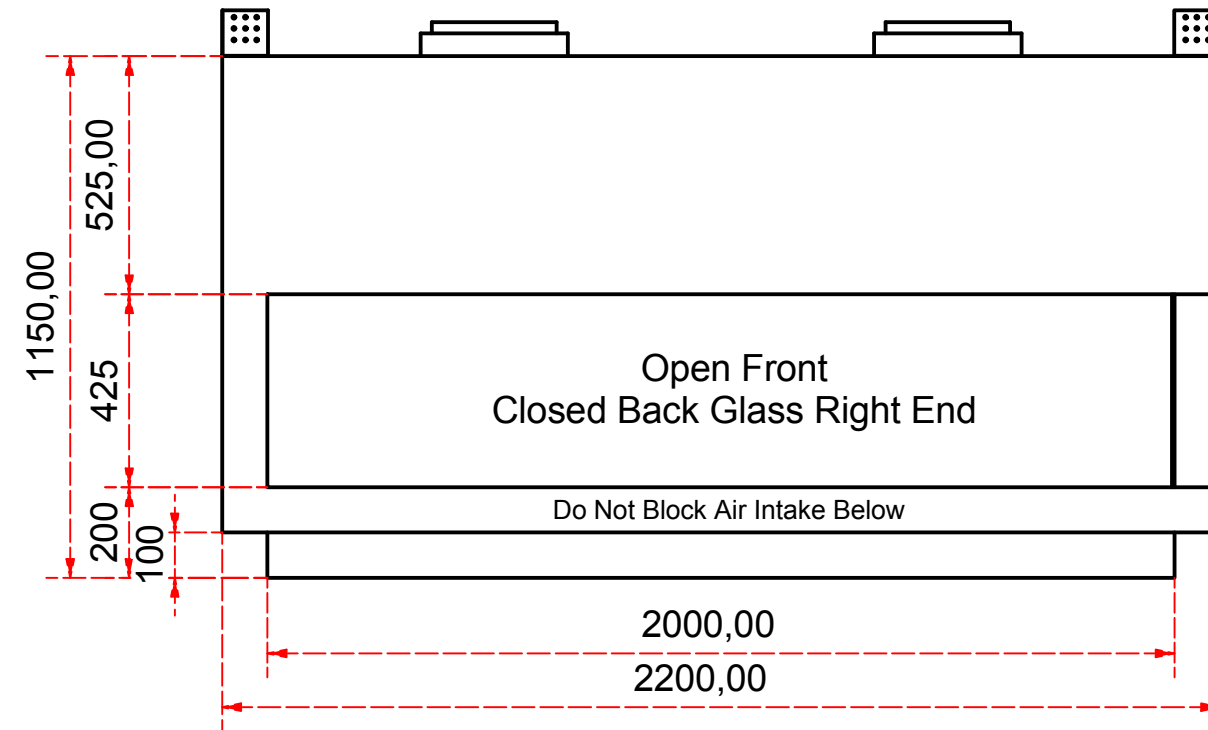

Designed by SJones	Date 31/12/2019	Material	Tolerance + / - .25mm
Living Flame	ES Niche 2000 right hand glass		Checked by PJ 20 04 ES 2000
	Eastside 2000 Fireplaces		Edition Rv 1
			Sheet 6 / 17