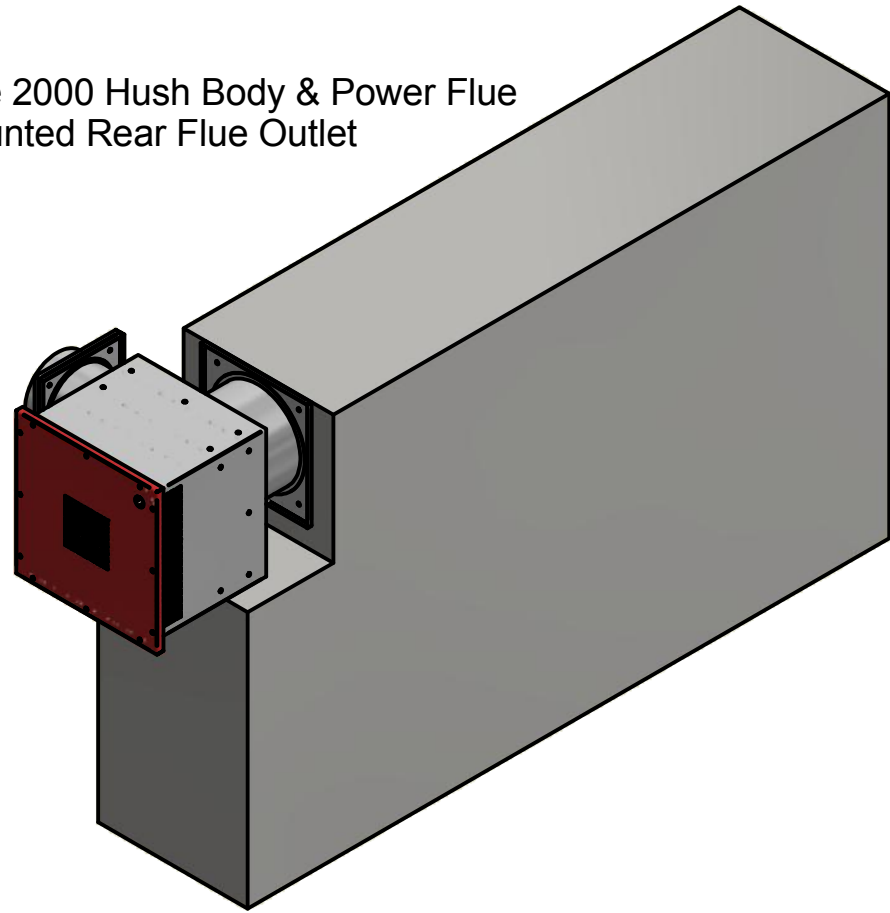

Eastside 2000 Hush Body & Power Flue
Left Mounted Rear Flue Outlet