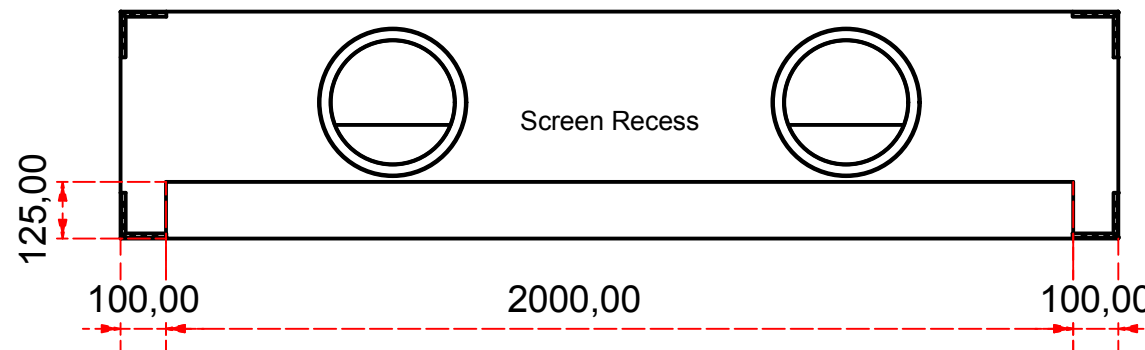

Designed by SJones	Date 31/12/2019	Material	Tolerance + / - .25mm
Living Flame	ES 2000 Screen Recess Option		Checked by PJ 20 04 ES 2000
	Eastside 2000 Fireplaces		Edition Rv 1
			Sheet 10 / 17