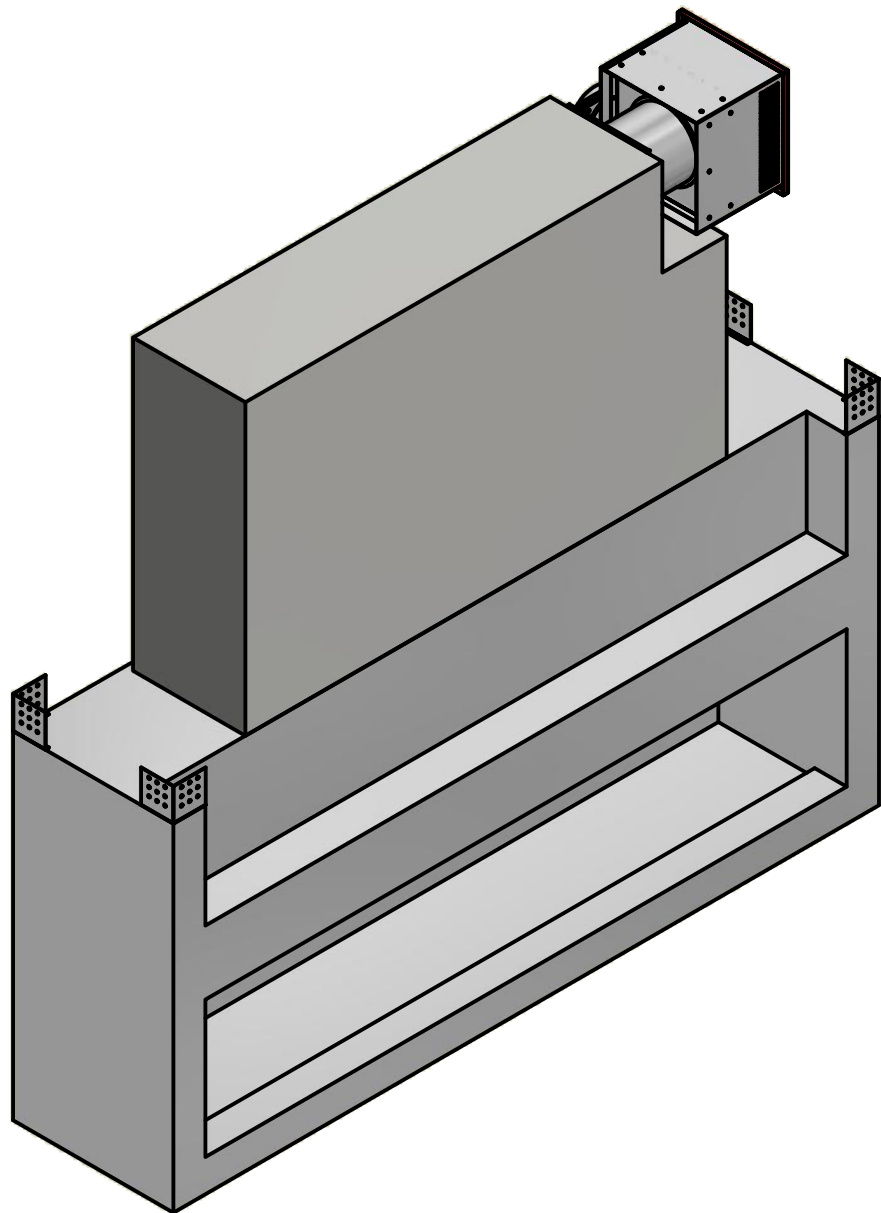

Designed by SJones	Date 31/12/2019	Material	Tolerance + / - .25mm
Living Flame	ES 2000 Hush Body & Power Flue Right Vertical Outlet		Checked by PJ 20 04 ES 2000
	Eastside 2000 Fireplaces		Edition Rv 1
			Sheet 14 / 17