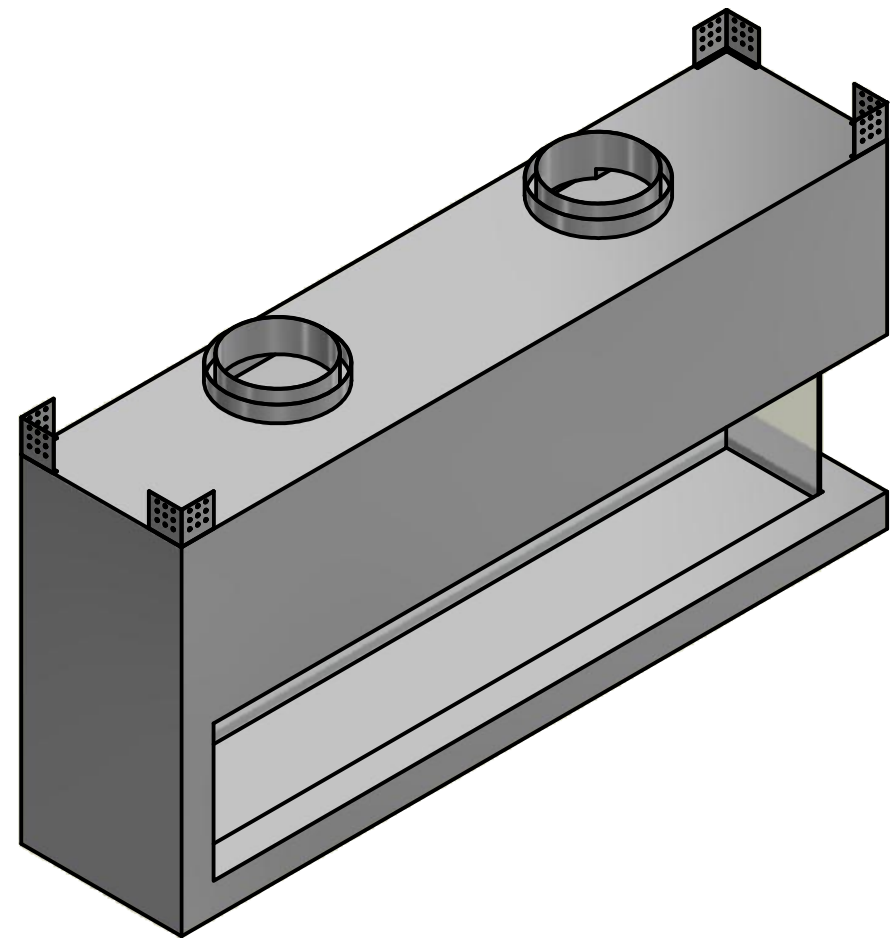

Designed by SJones	Date 31/12/2019	Material	Tolerance + / - .25mm
Living Flame	ES Vista 2000 glass back & right end		Checked by PJ 20 04 ES 2000
	Eastside 2000 Fireplaces		Edition Rv 1
			Sheet 9 / 17