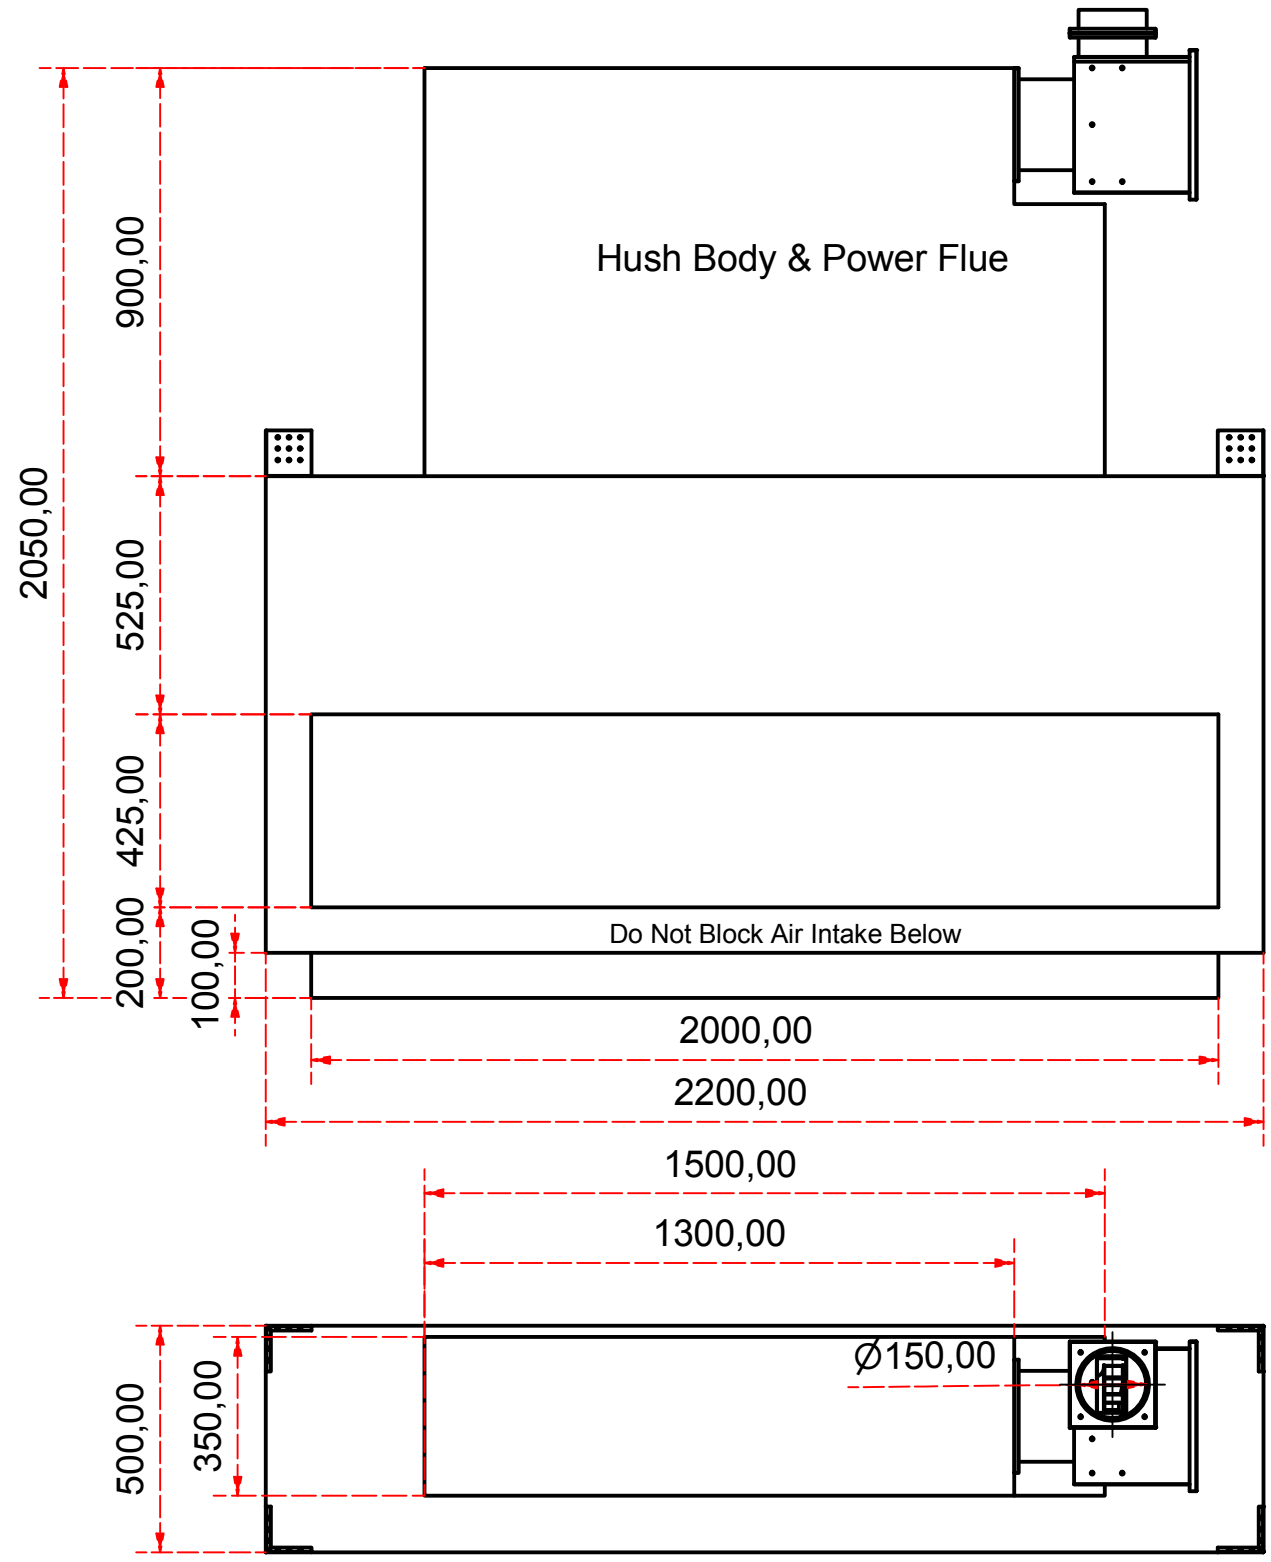

Designed by SJones	Date 31/12/2019	Material	Tolerance + / - .25mm
Living Flame	ES 2000 Hush Body & Power Flue Right Vertical Outlet		Checked by PJ 20 04 ES 2000
	Eastside 2000 Fireplaces		Edition Rv 1
			Sheet 14 / 17