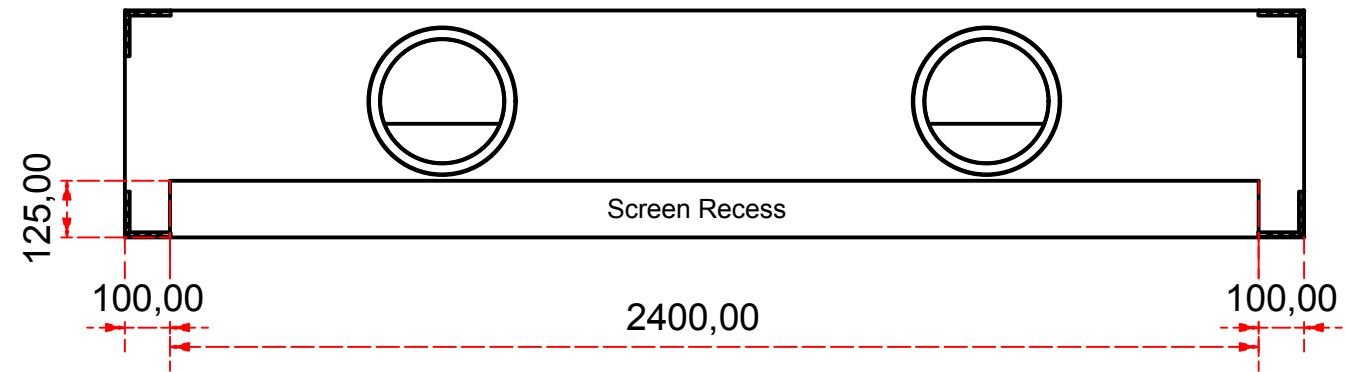

Designed by SJones	Date 31/12/2019	Material	Tolerance + / - .25mm
Living Flame	ES 2400 Screen Recess Option		Checked by PJ 20 04 ES 2400
	Eastside 2400 Fireplaces		Edition Rv 1
			Sheet 10 / 16