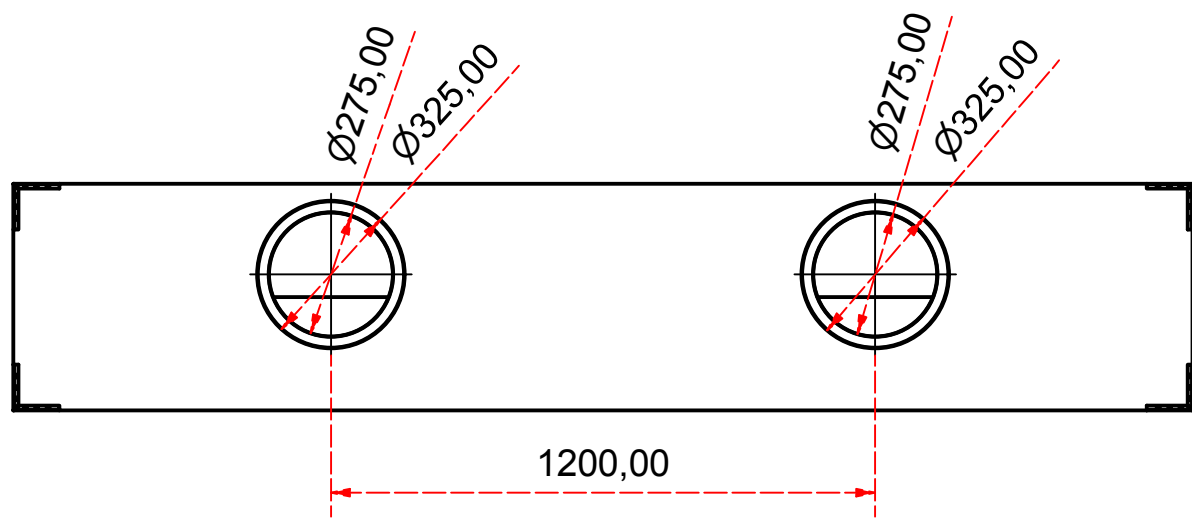

Designed by SJones	Date 31/12/2019	Material	Tolerance + / - .25mm
Living Flame	ES Vista 2400 glass back & right end		Checked by PJ 20 04 ES 2400
	Eastside 2400 Fireplaces		Edition Rv 1
			Sheet 9 / 16