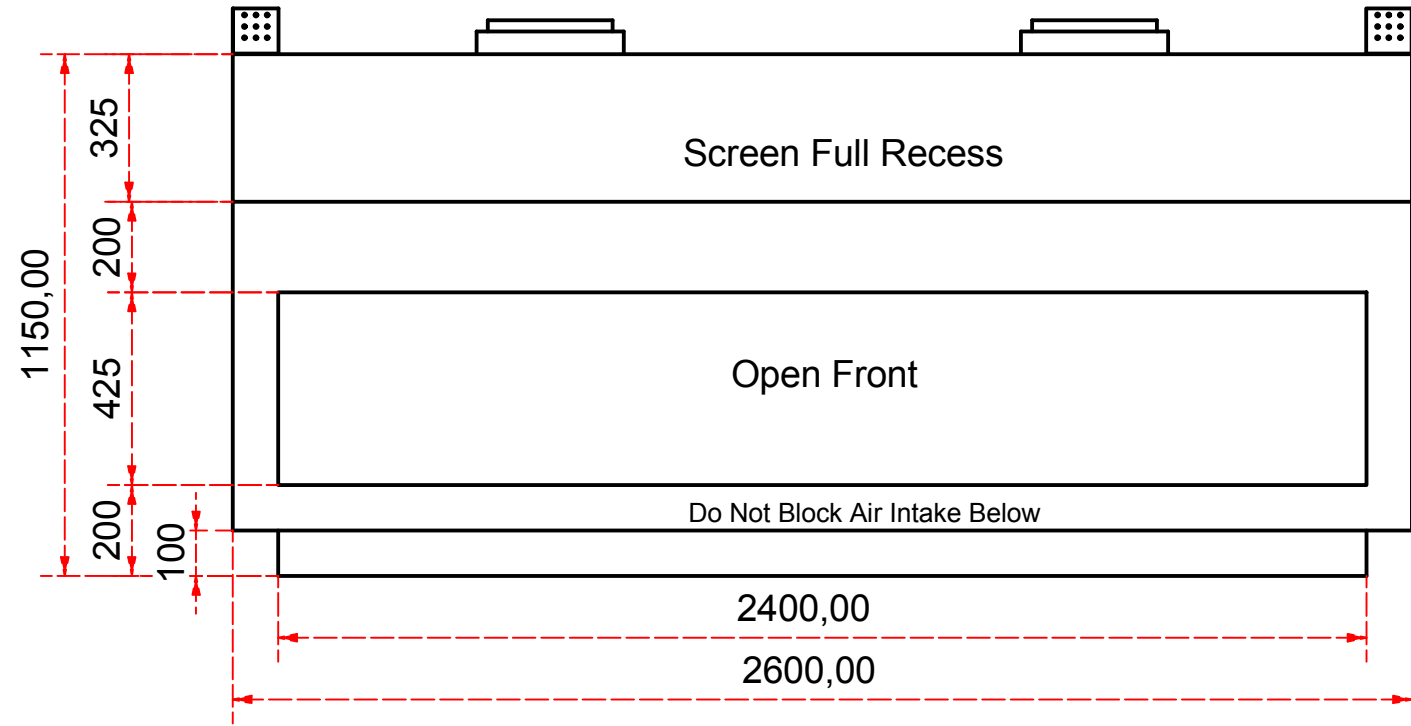

Designed by SJones	Date 31/12/2019	Material	Tolerance + / - .25mm
Living Flame	ES 2400 Screen Full Recess Option		Checked by PJ 20 04 ES 2400
	Eastside 2400 Fireplaces		Edition Rv 1
			Sheet 11 / 16