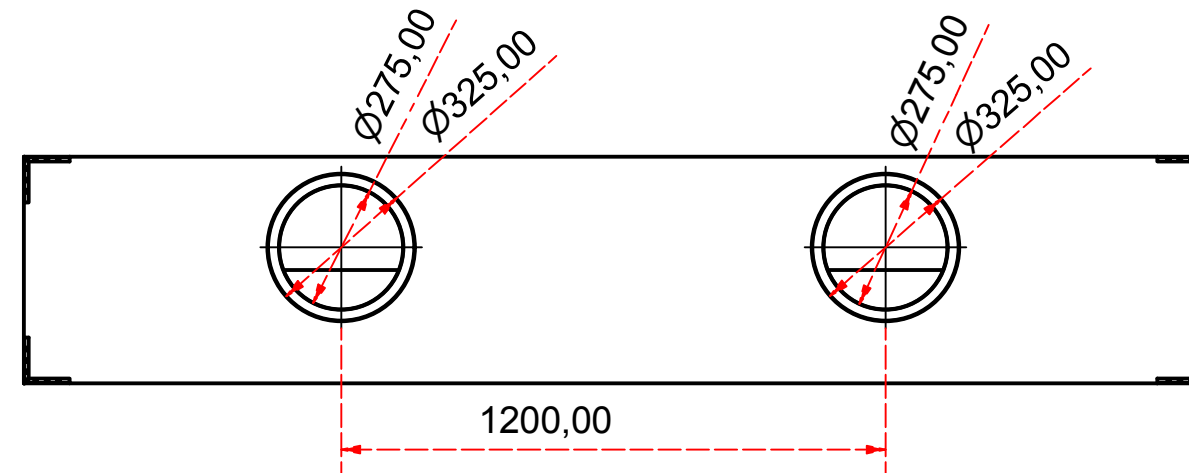

Designed by SJones	Date 31/12/2019	Material	Tolerance + / - .25mm
Living Flame	ES Quattro 2400 glass back and both ends		Checked by PJ 20 04 ES 2400
	Eastside 2400 Fireplaces		Edition Rv 1
			Sheet 7 / 16