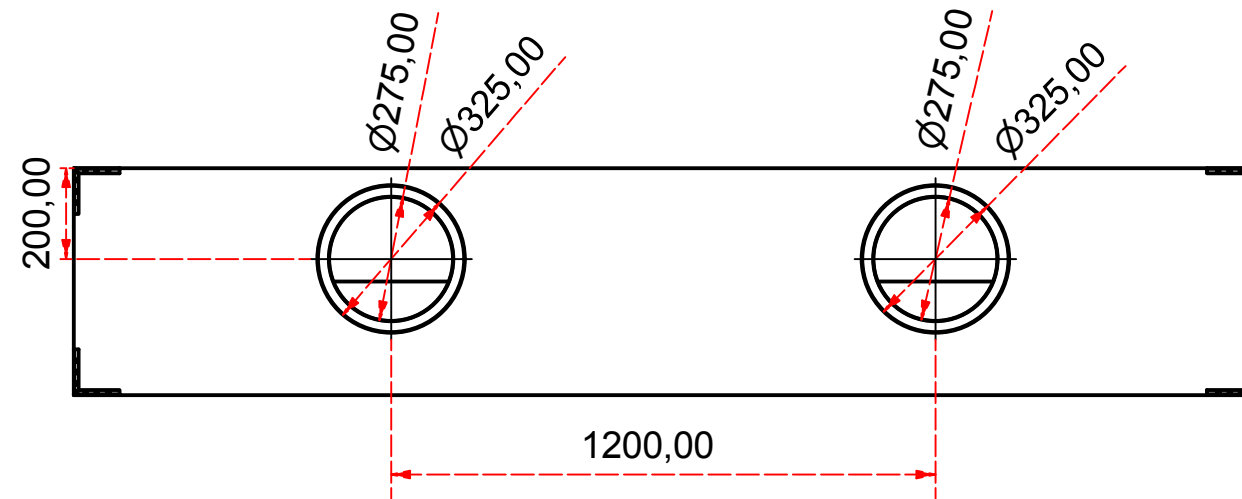

Designed by SJones	Date 31/12/2019	Material	Tolerance + / - .25mm
Living Flame	Eastside Euro 2400 Glass back and ends		Checked by PJ 20 04 ES 2400
	Eastside 2400 Fireplaces		Edition Rv 1
			Sheet 4 / 16