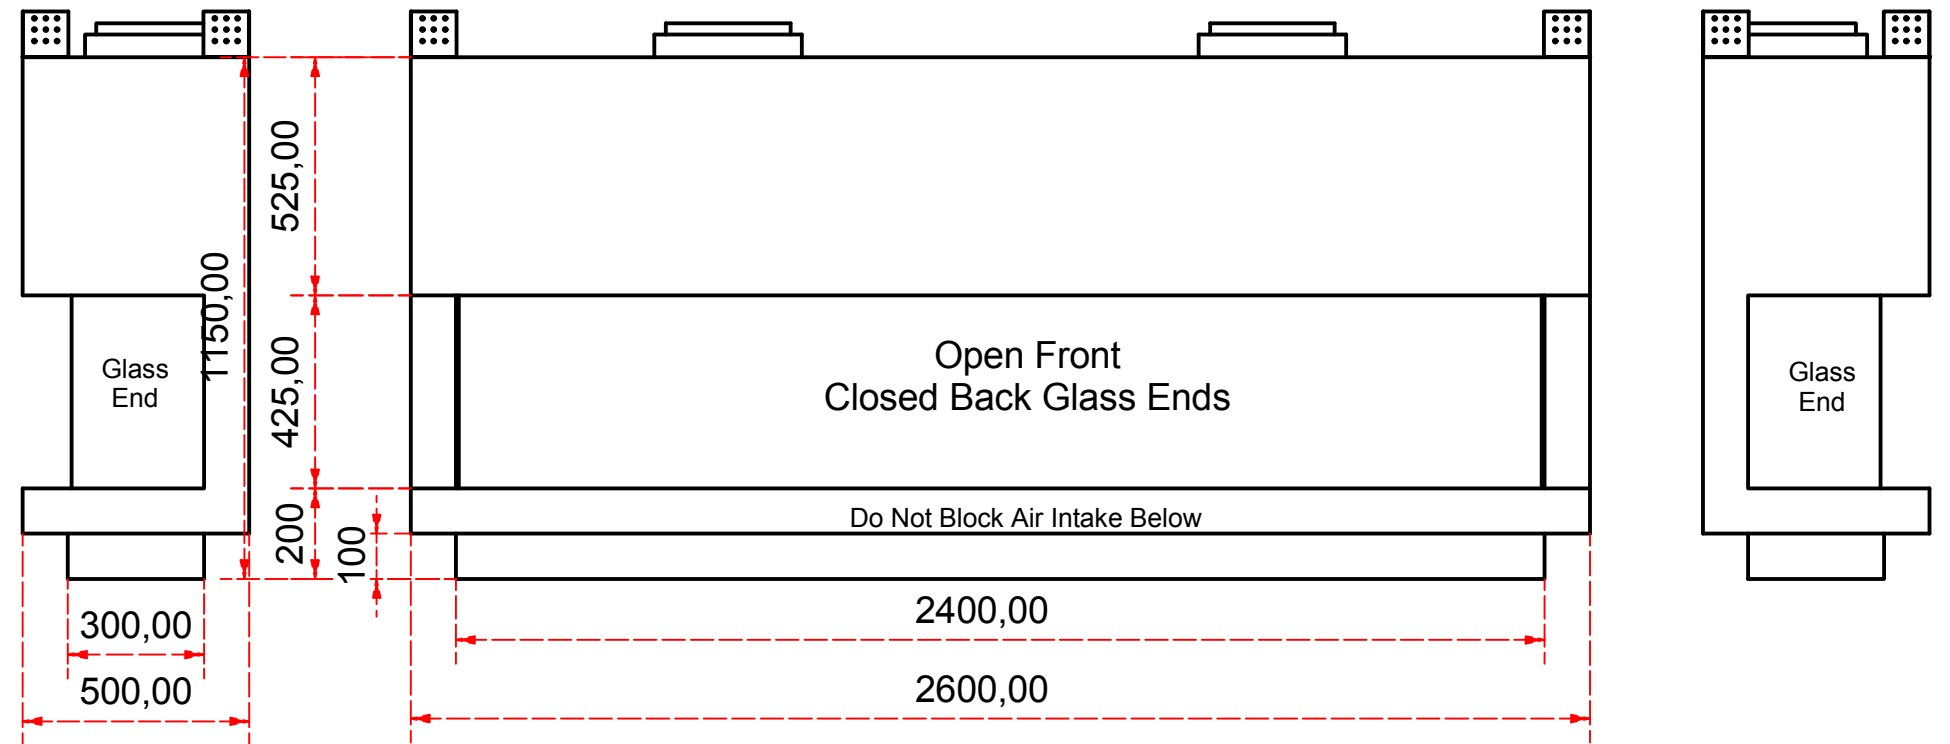

Designed by SJones	Date 31/12/2019	Material	Tolerance + / - .25mm
Living Flame	Eastside Euro 2400 Glass back and ends		Checked by PJ 20 04 ES 2400
	Eastside 2400 Fireplaces		Edition Rv 1
			Sheet 4 / 16