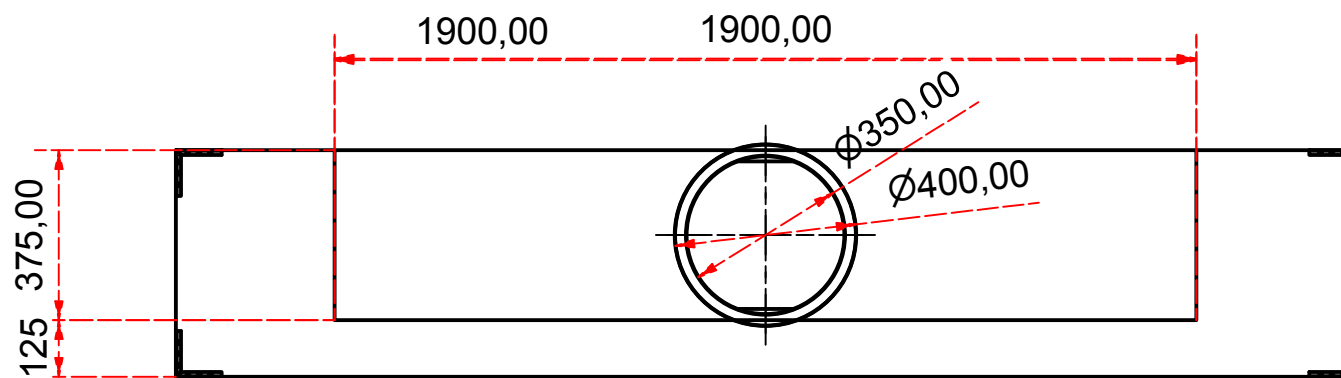

Designed by SJones	Date 31/12/2019	Material	Tolerance + / - .25mm
Living Flame	ES 2400 Plenum 2 - 1 Flue Outlet		Checked by PJ 20 04 ES 2400
	Eastside 2400 Fireplaces		Edition Rv 1
			Sheet 12 / 16