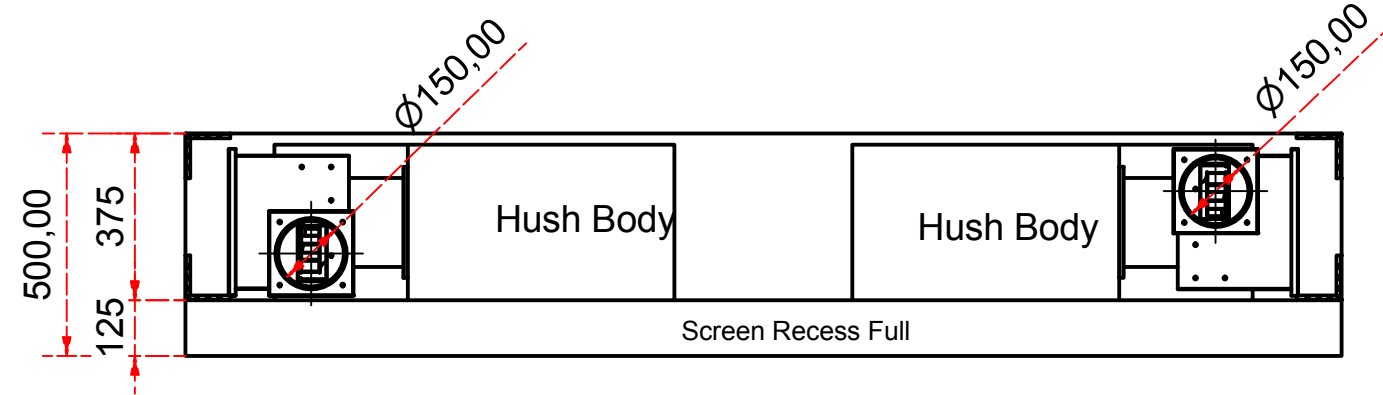

Designed by SJones	Date 31/12/2019	Material	Tolerance + / - .25mm
Living Flame	ES 2400 Screen Recess Full - Hush Body & Power Flues		Checked by PJ 20 04 ES 2400
	Eastside 2400 Fireplaces		Edition Rv 1
			Sheet 16 / 16