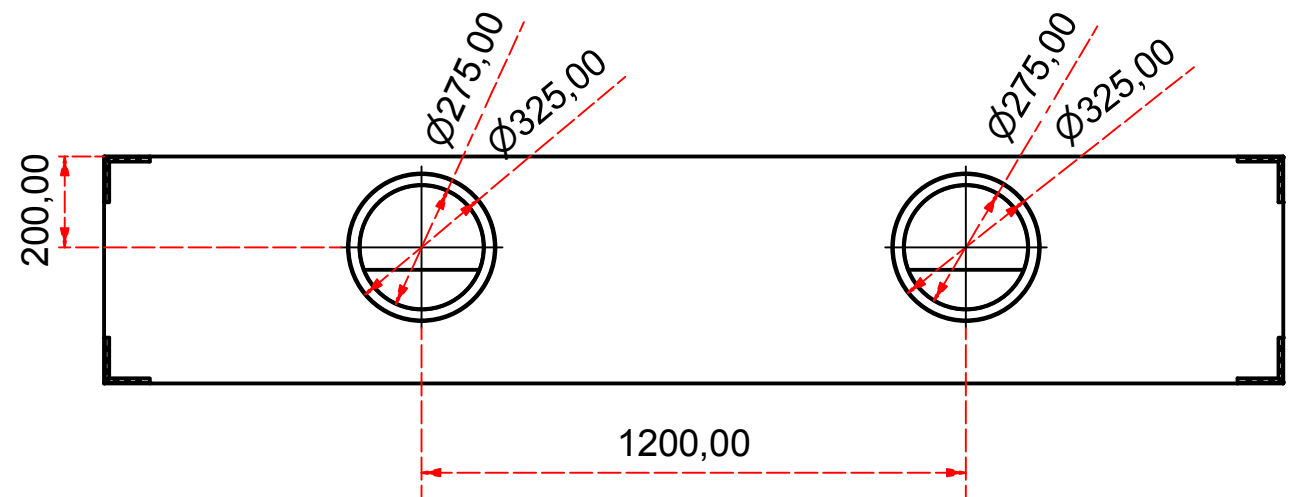

Designed by SJones	Date 31/12/2019	Material	Tolerance + / - .25mm
Living Flame	Eastside 2400 Fireplace Range		Checked by PJ 20 04 ES 2400
	Eastside 2400 Fireplaces	Edition Rv 1	Sheet 1 / 16

Designed by SJones	Date 31/12/2019	Material	Tolerance + / - .25mm
Living Flame	Eastside Nova 2400		Checked by PJ 20 04 ES 2400
	Eastside 2400 Fireplaces		Edition Rv 1
			Sheet 2 / 16