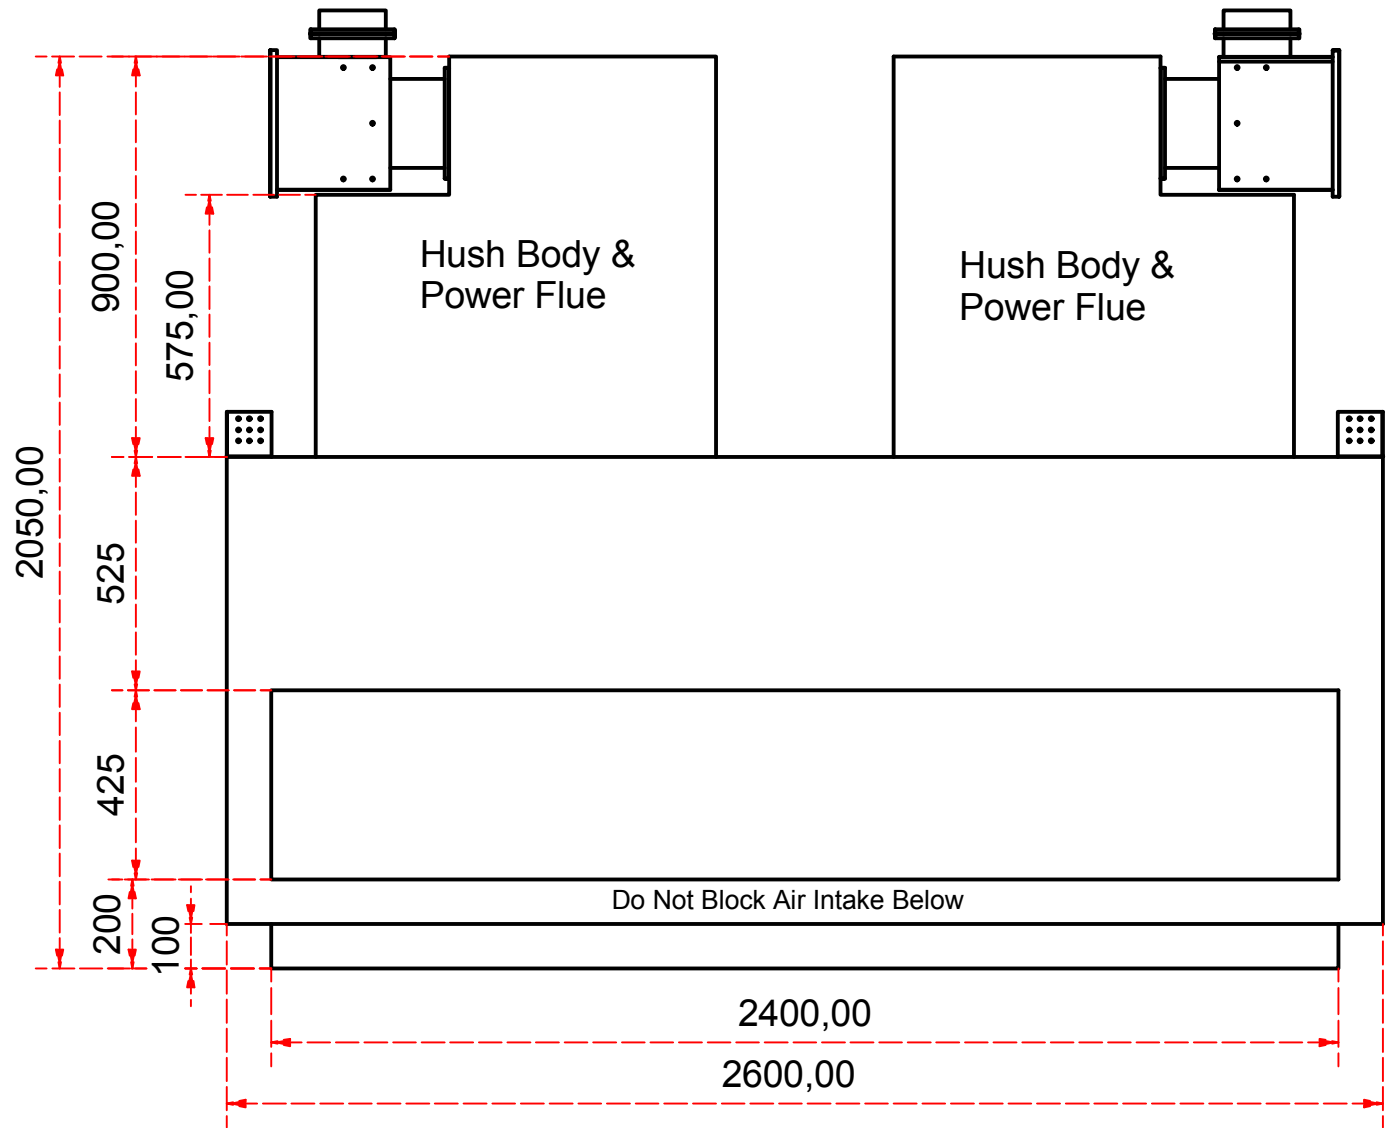

Designed by SJones	Date 31/12/2019	Material	Tolerance + / - .25mm
Living Flame	ES 2400 Hush Body & Power Flue Left & Right Vertical Outlet		Checked by PJ 20 04 ES 2400
	Eastside 2400 Fireplaces		Edition Rv 1
			Sheet 13 / 16