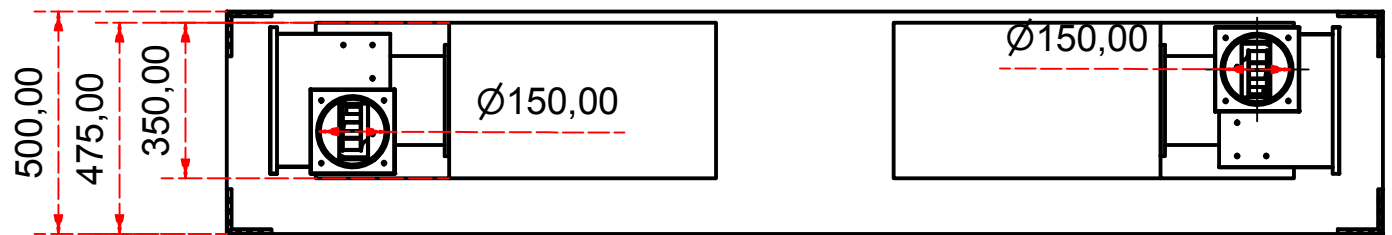

Designed by SJones	Date 31/12/2019	Material	Tolerance + / - .25mm
Living Flame	ES 2400 Hush Body & Power Flue Left & Right Vertical Outlet		Checked by PJ 20 04 ES 2400
	Eastside 2400 Fireplaces		Edition Rv 1
			Sheet 13 / 16