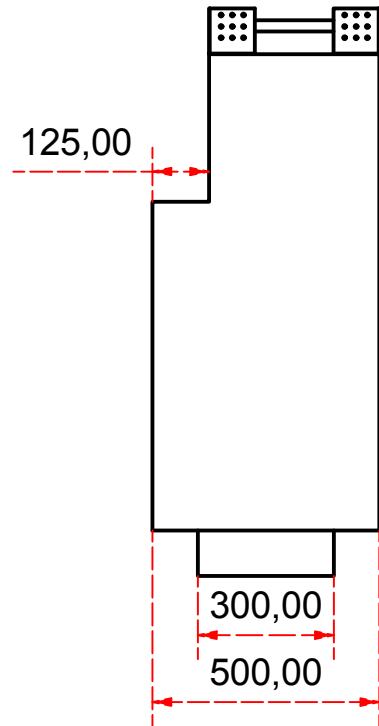

Designed by SJones	Date 31/12/2019	Material	Tolerance + / - .25mm
Living Flame	ES 2400 Screen Full Recess Option		Checked by PJ 20 04 ES 2400
	Eastside 2400 Fireplaces		Edition Rv 1
			Sheet 11 / 16