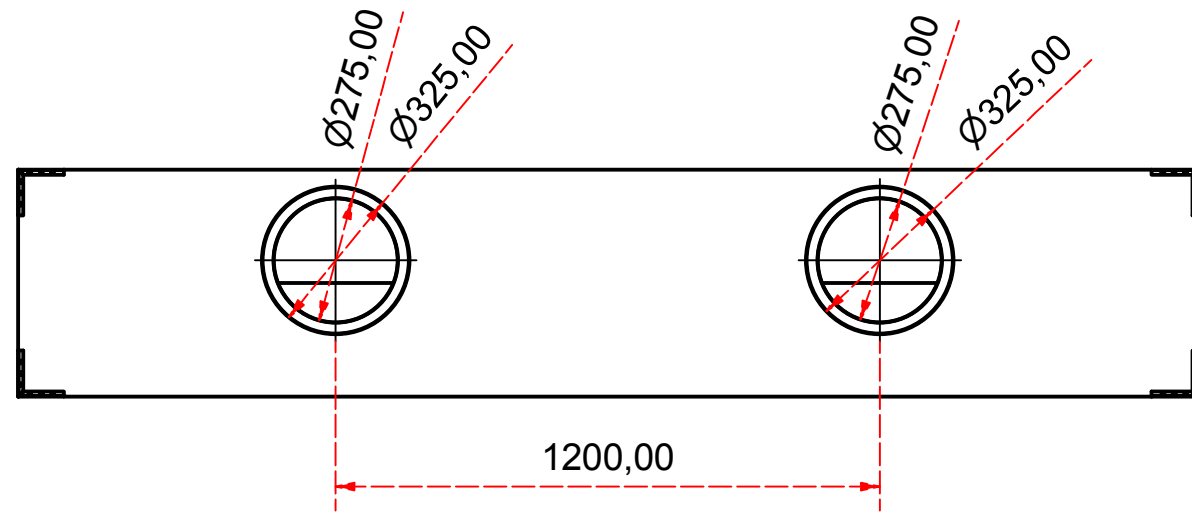

Designed by SJones	Date 31/12/2019	Material	Tolerance + / - .25mm
Living Flame	ES Quattro 2400 glass back and both ends		Checked by PJ 20 04 ES 2400
	Eastside 2400 Fireplaces		Edition Rv 1
			Sheet 7 / 16