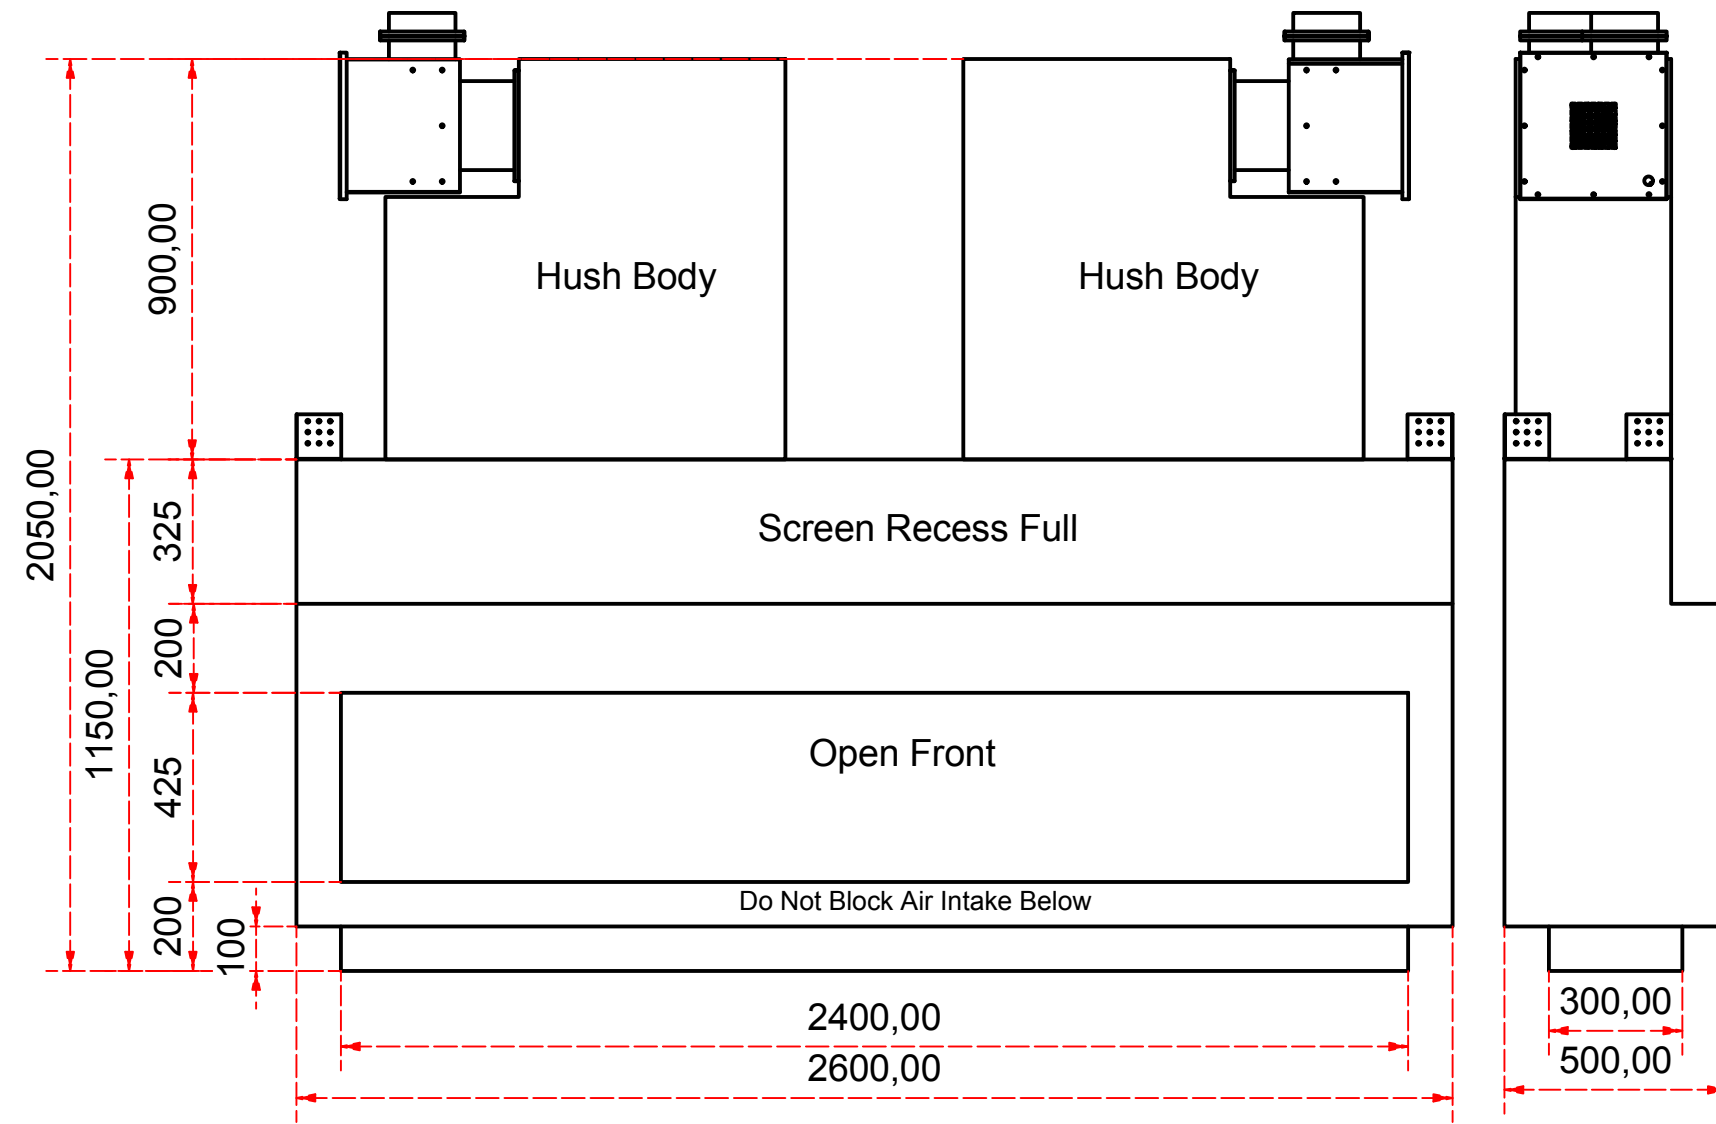

Designed by SJones	Date 31/12/2019	Material	Tolerance + / - .25mm
Living Flame	ES 2400 Screen Recess Full - Hush Body & Power Flues		Checked by PJ 20 04 ES 2400
	Eastside 2400 Fireplaces		Edition Rv 1
			Sheet 16 / 16