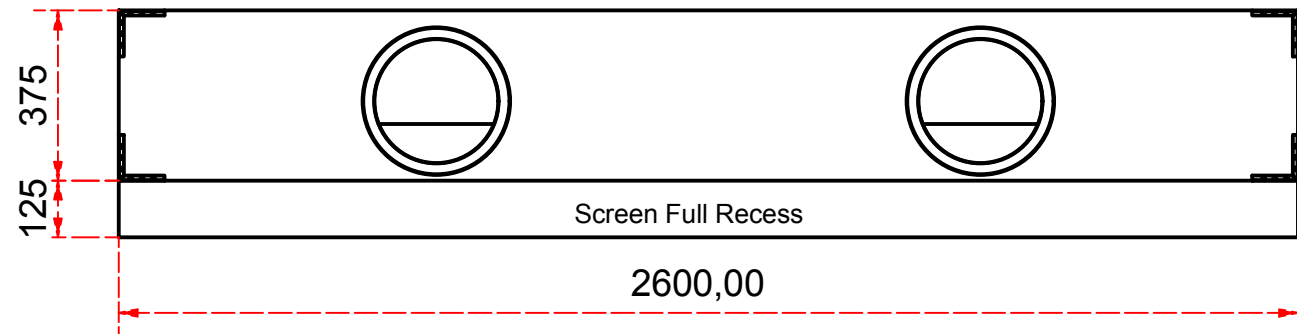

Designed by SJones	Date 31/12/2019	Material	Tolerance + / - .25mm
Living Flame	ES 2400 Screen Full Recess Option		Checked by PJ 20 04 ES 2400
	Eastside 2400 Fireplaces		Edition Rv 1
			Sheet 11 / 16