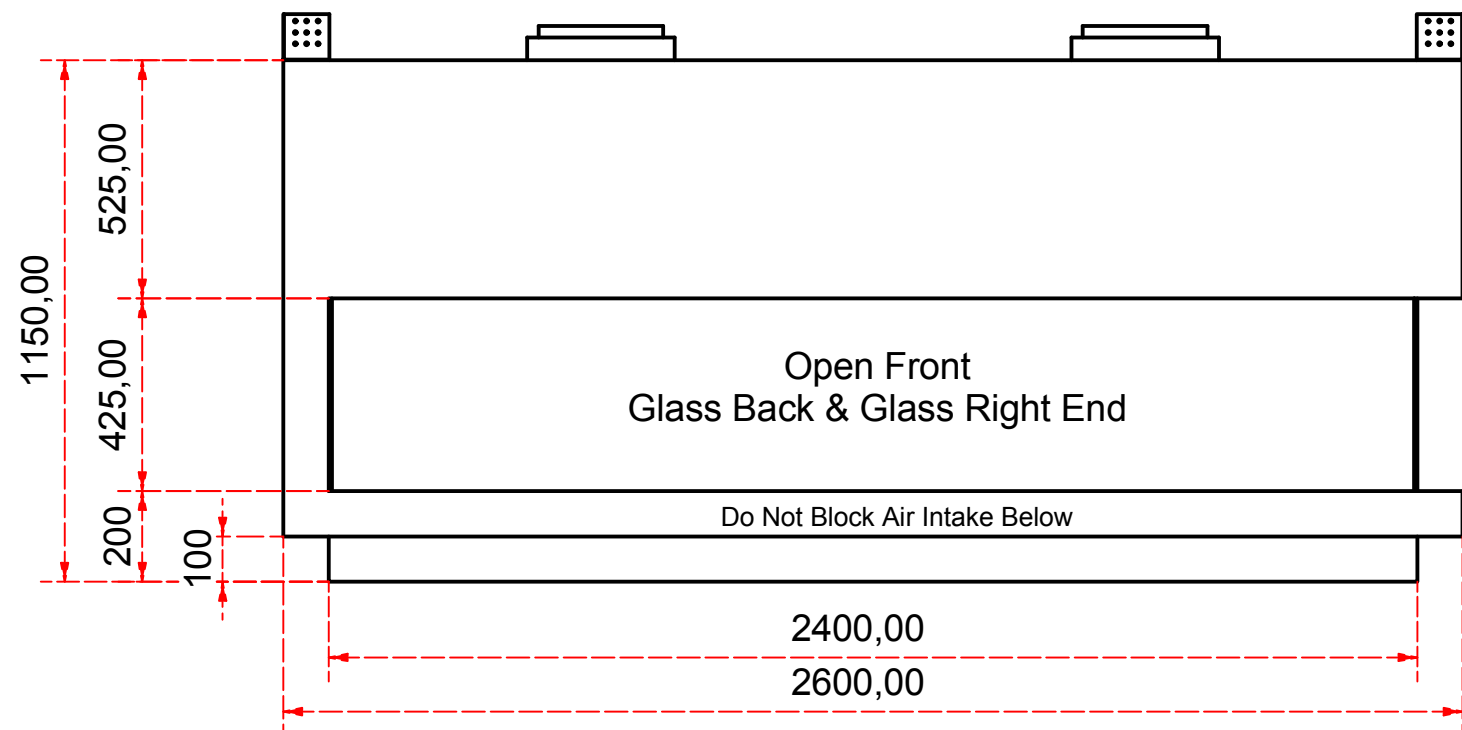

Designed by SJones	Date 31/12/2019	Material	Tolerance + / - .25mm
Living Flame	ES Vista 2400 glass back & right end		Checked by PJ 20 04 ES 2400
	Eastside 2400 Fireplaces		Edition Rv 1
			Sheet 9 / 16