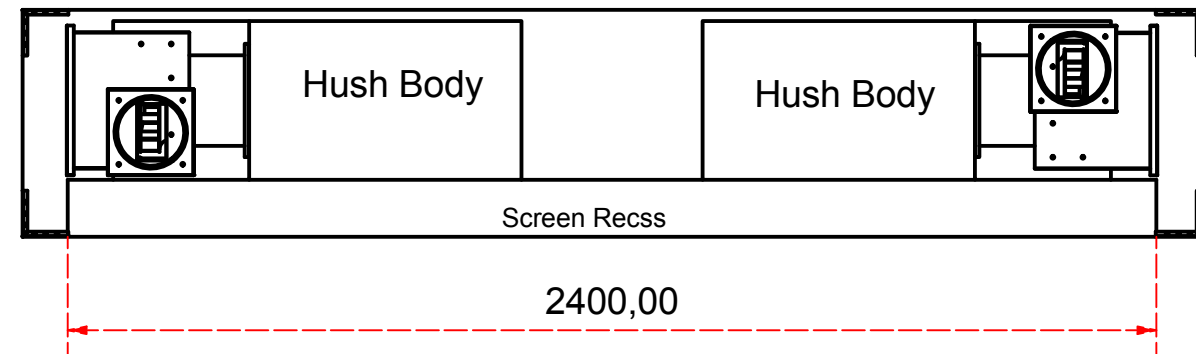

Designed by SJones	Date 31/12/2019	Material	Tolerance + / - .25mm
Living Flame	ES 2400 Screen Recess - Hush Body & Power Flue		Checked by PJ 20 04 ES 2400
	Eastside 2400 Fireplaces		Edition Rv 1
			Sheet 15 / 16