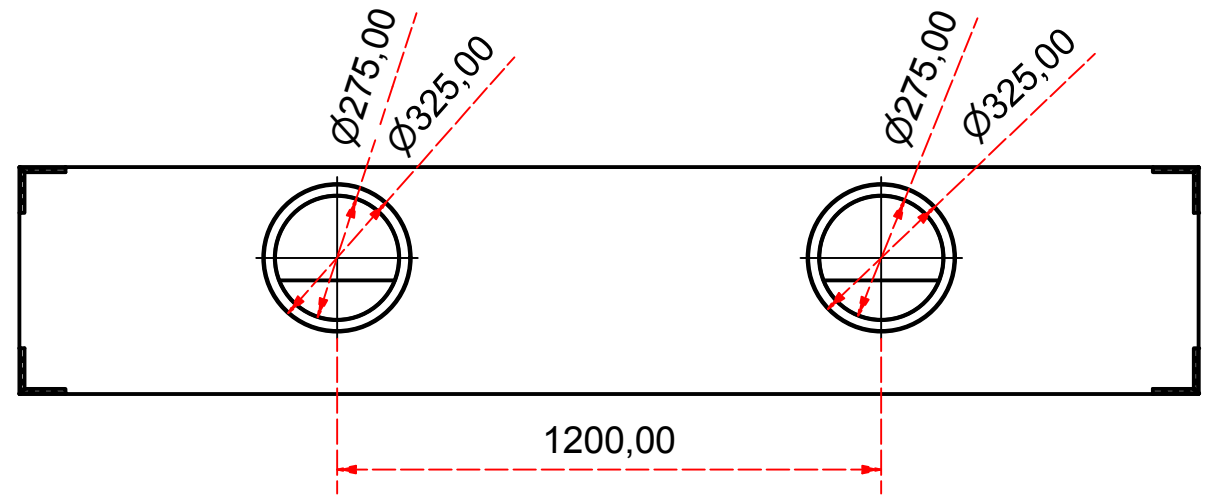

Designed by SJones	Date 31/12/2019	Material	Tolerance + / - .25mm
Living Flame	Eastside Niche 2400 left hand glass		Checked by PJ 20 04 ES 2400
	Eastside 2400 Fireplaces		Edition Rv 1
			Sheet 5 / 16