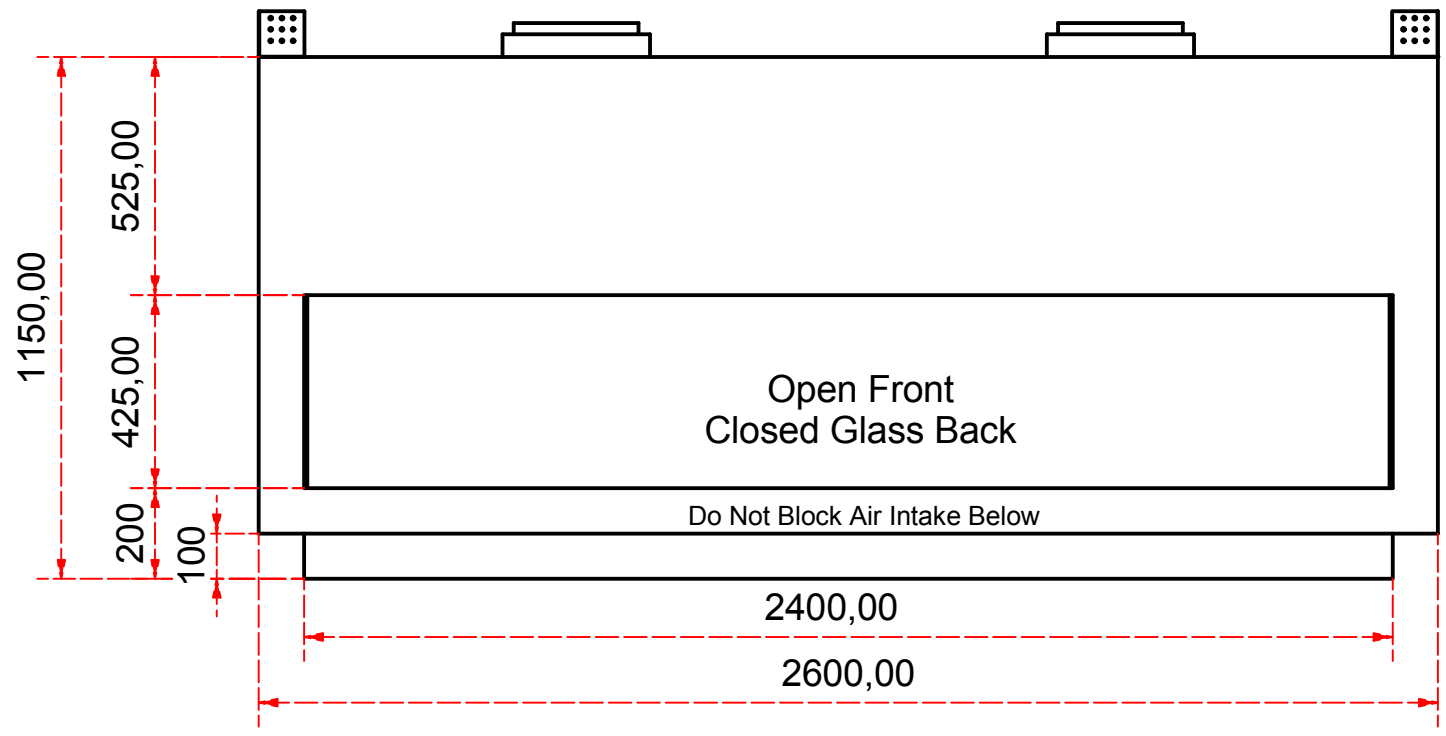

Designed by SJones	Date 31/12/2019	Material	Tolerance + / - .25mm
Living Flame	Eastside 2400 Fireplace Range		Checked by PJ 20 04 ES 2400
	Eastside 2400 Fireplaces	Edition Rv 1	Sheet 1 / 16

Designed by SJones	Date 31/12/2019	Material	Tolerance + / - .25mm
Living Flame	Eastside Nova 2400		Checked by PJ 20 04 ES 2400
	Eastside 2400 Fireplaces		Edition Rv 1
			Sheet 2 / 16