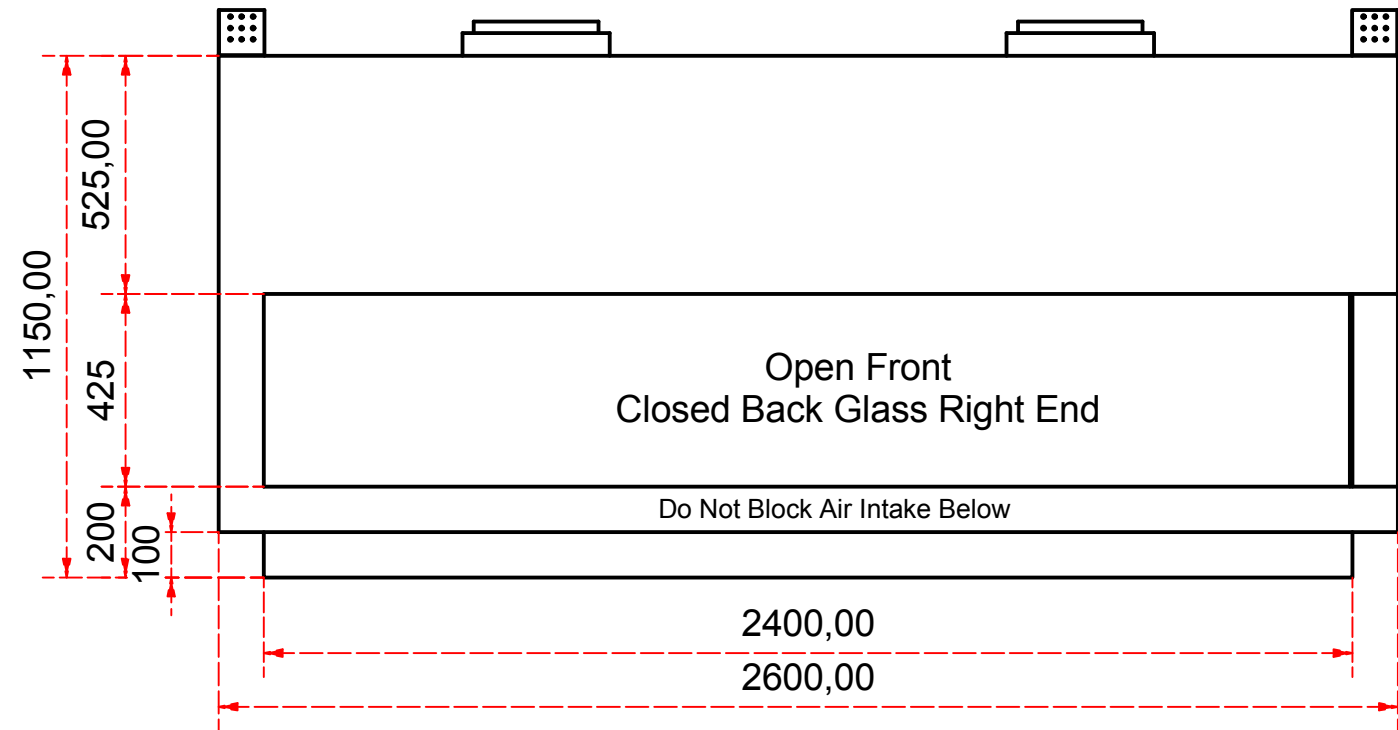

Designed by SJones	Date 31/12/2019	Material	Tolerance + / - .25mm
Living Flame	ES Niche 2400 right hand glass		Checked by PJ 20 04 ES 2400
	Eastside 2400 Fireplaces	Edition Rv 1	Sheet 6 / 16