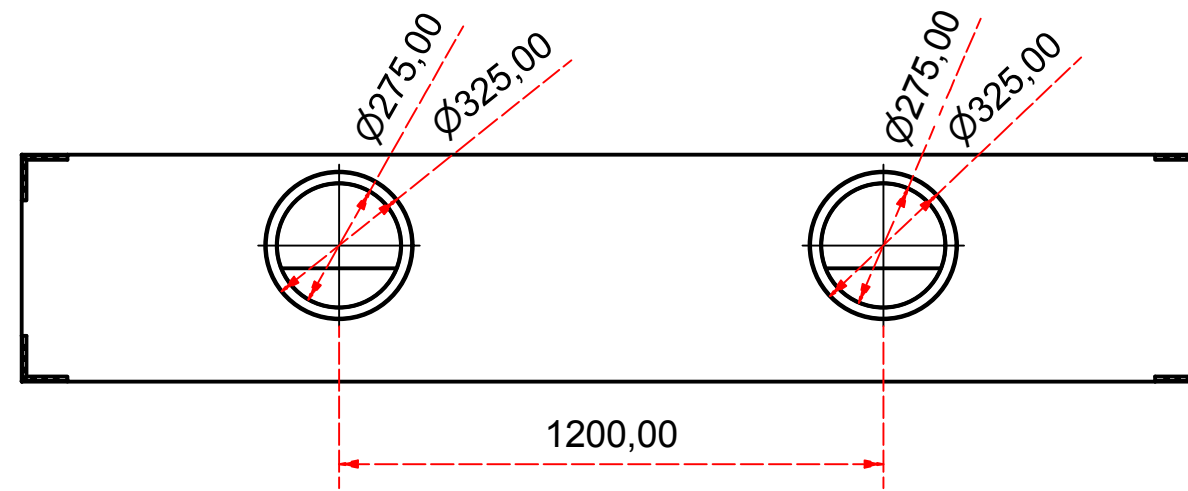

Designed by SJones	Date 31/12/2019	Material	Tolerance + / - .25mm
Living Flame	ES Niche 2400 right hand glass		Checked by PJ 20 04 ES 2400
	Eastside 2400 Fireplaces	Edition Rv 1	Sheet 6 / 16