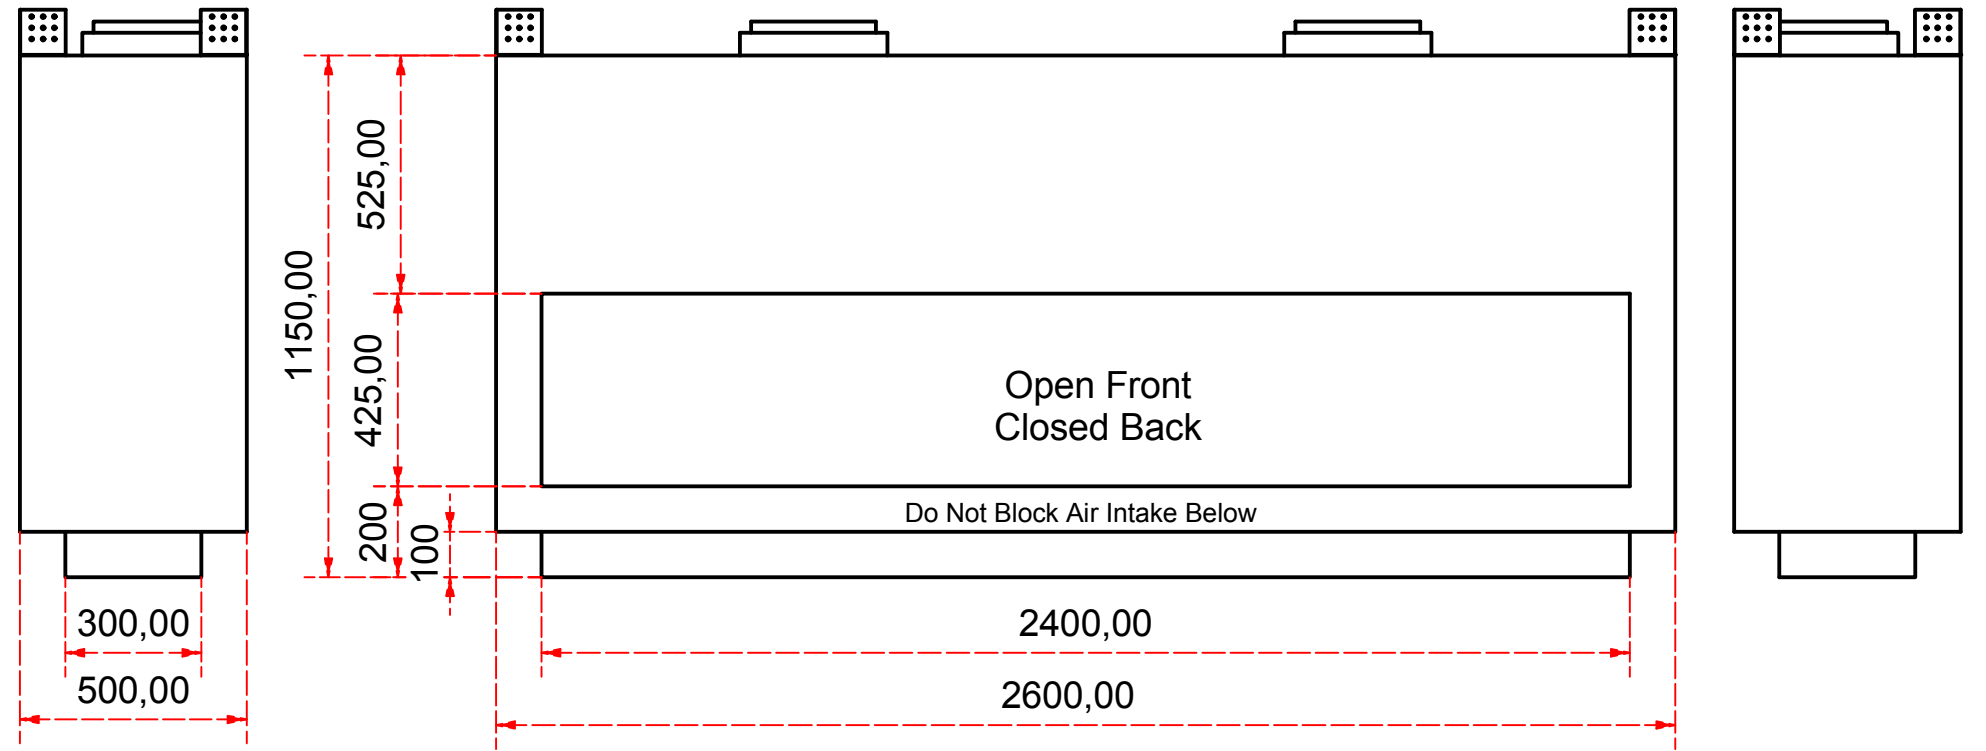

Designed by SJones	Date 31/12/2019	Material	Tolerance + / - .25mm
Living Flame	Eastside Nova 2400		Checked by PJ 20 04 ES 2400
	Eastside 2400 Fireplaces		Edition Rv 1
			Sheet 2 / 16