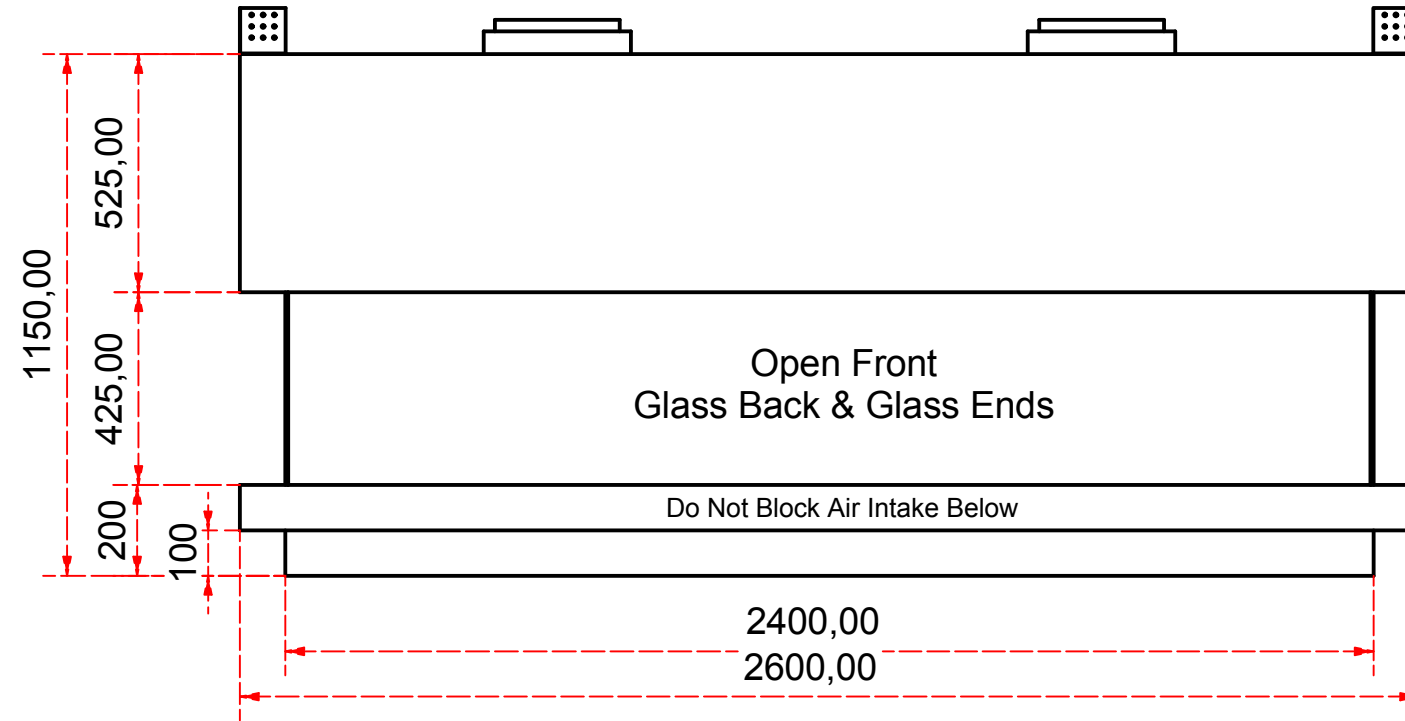

Designed by SJones	Date 31/12/2019	Material	Tolerance + / - .25mm
Living Flame	ES Quattro 2400 glass back and both ends		Checked by PJ 20 04 ES 2400
	Eastside 2400 Fireplaces		Edition Rv 1
			Sheet 7 / 16