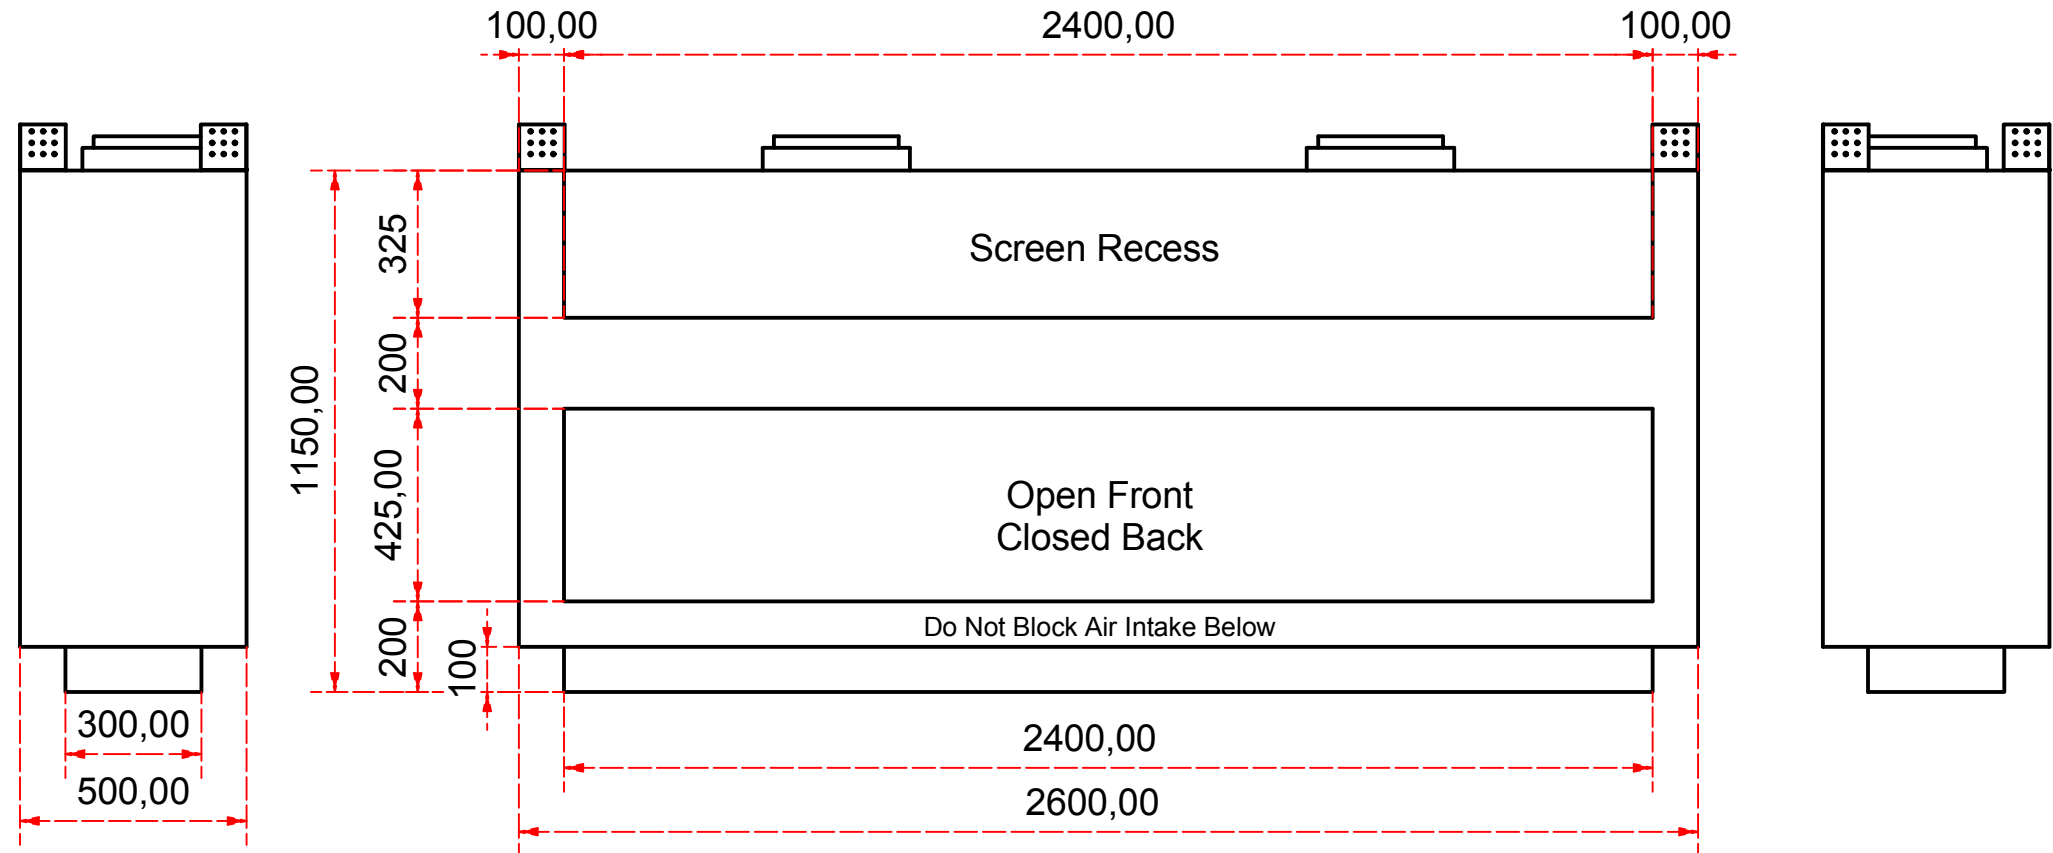

Designed by SJones	Date 31/12/2019	Material	Tolerance + / - .25mm
Living Flame	ES 2400 Screen Recess Option		Checked by PJ 20 04 ES 2400
	Eastside 2400 Fireplaces		Edition Rv 1
			Sheet 10 / 16