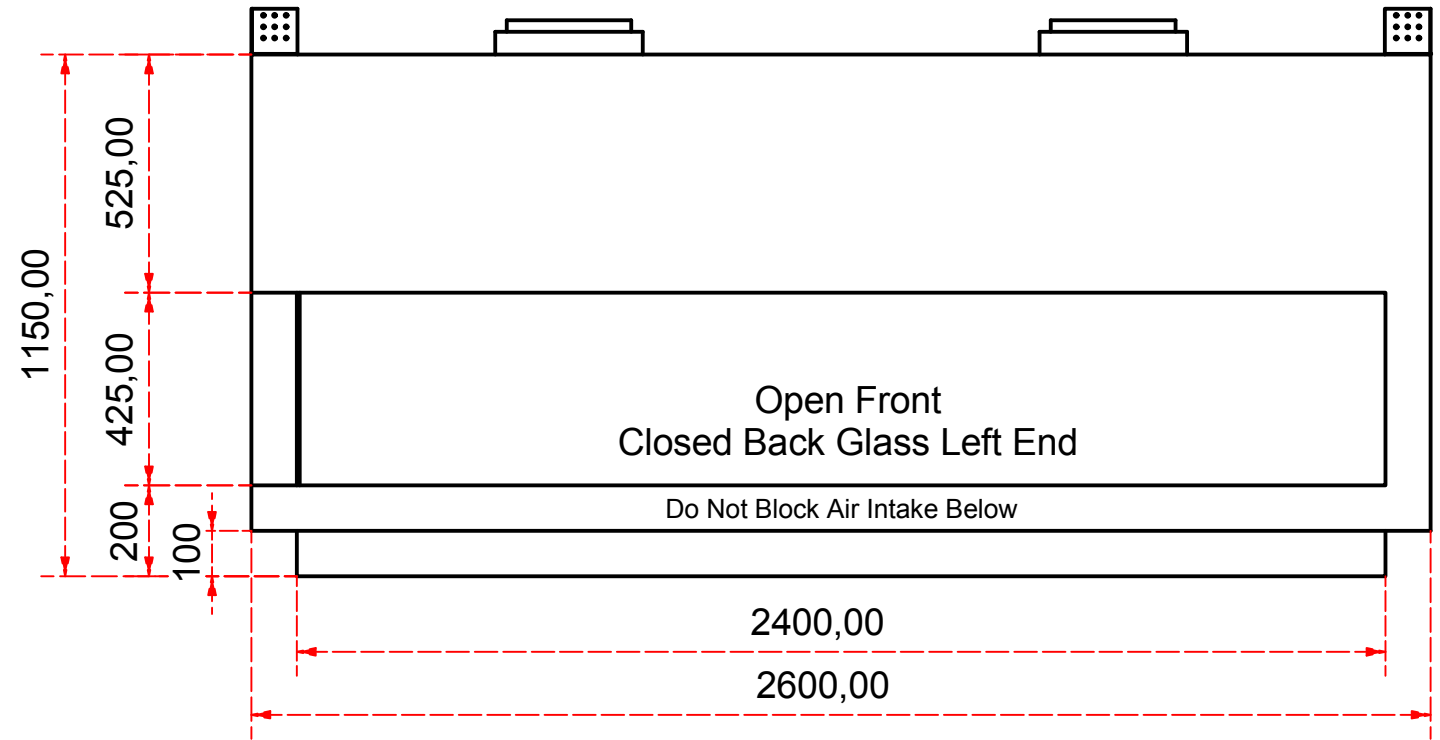

Designed by SJones	Date 31/12/2019	Material	Tolerance + / - .25mm
Living Flame	Eastside Niche 2400 left hand glass		Checked by PJ 20 04 ES 2400
	Eastside 2400 Fireplaces		Edition Rv 1
			Sheet 5 / 16