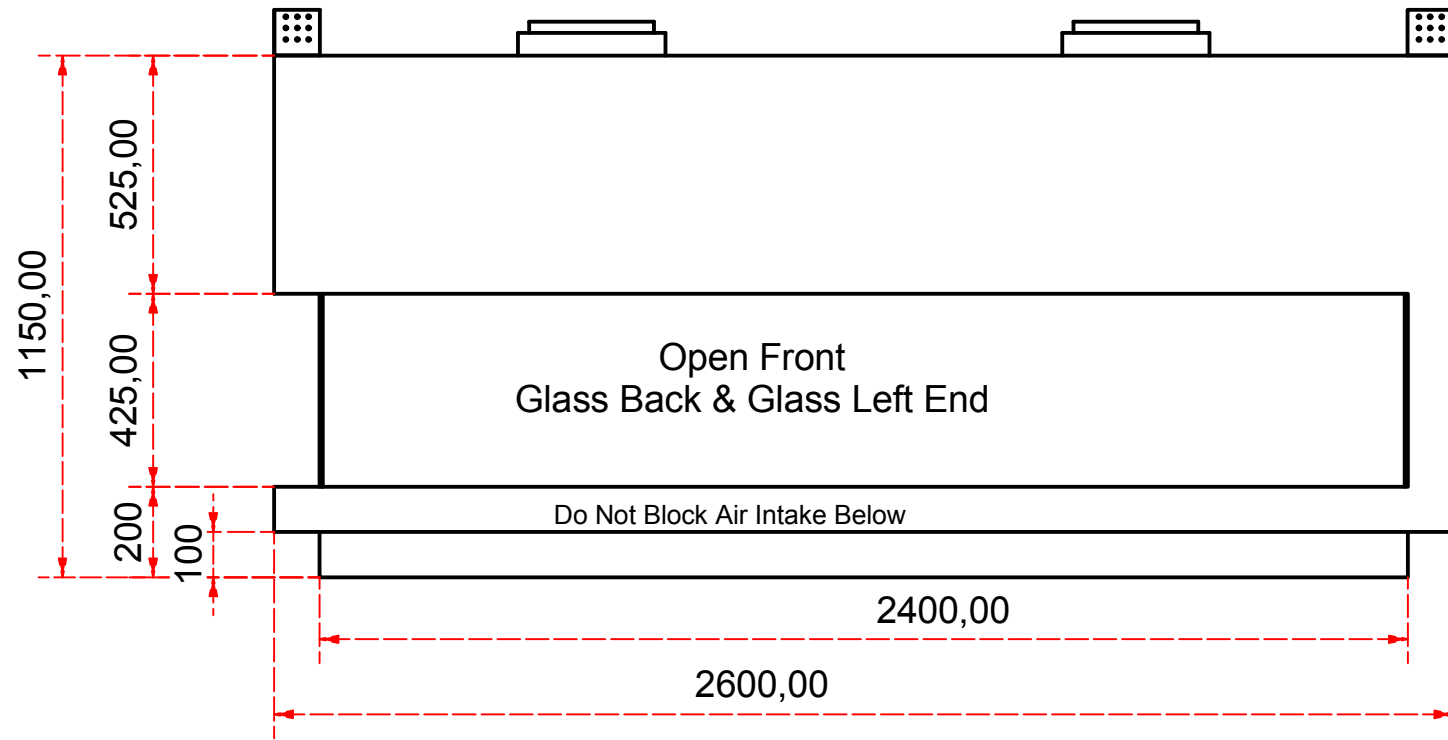

Designed by SJones	Date 31/12/2019	Material	Tolerance + / - .25mm
Living Flame	ES Quattro 2400 glass back and both ends		Checked by PJ 20 04 ES 2400
	Eastside 2400 Fireplaces		Edition Rv 1
			Sheet 7 / 16