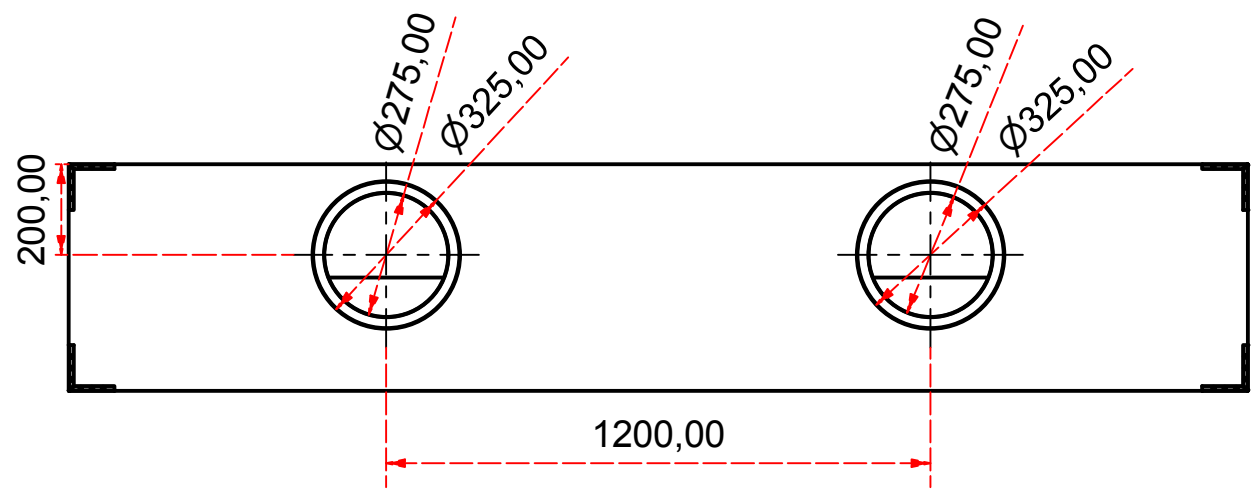

Designed by SJones	Date 31/12/2019	Material	Tolerance + / - .25mm
Living Flame	Eastside 2400 Fireplace Range		Checked by PJ 20 04 ES 2400
	Eastside 2400 Fireplaces	Edition Rv 1	Sheet 1 / 16

Designed by SJones	Date 31/12/2019	Material	Tolerance + / - .25mm
Living Flame	Eastside Nova 2400		Checked by PJ 20 04 ES 2400
	Eastside 2400 Fireplaces		Edition Rv 1
			Sheet 2 / 16