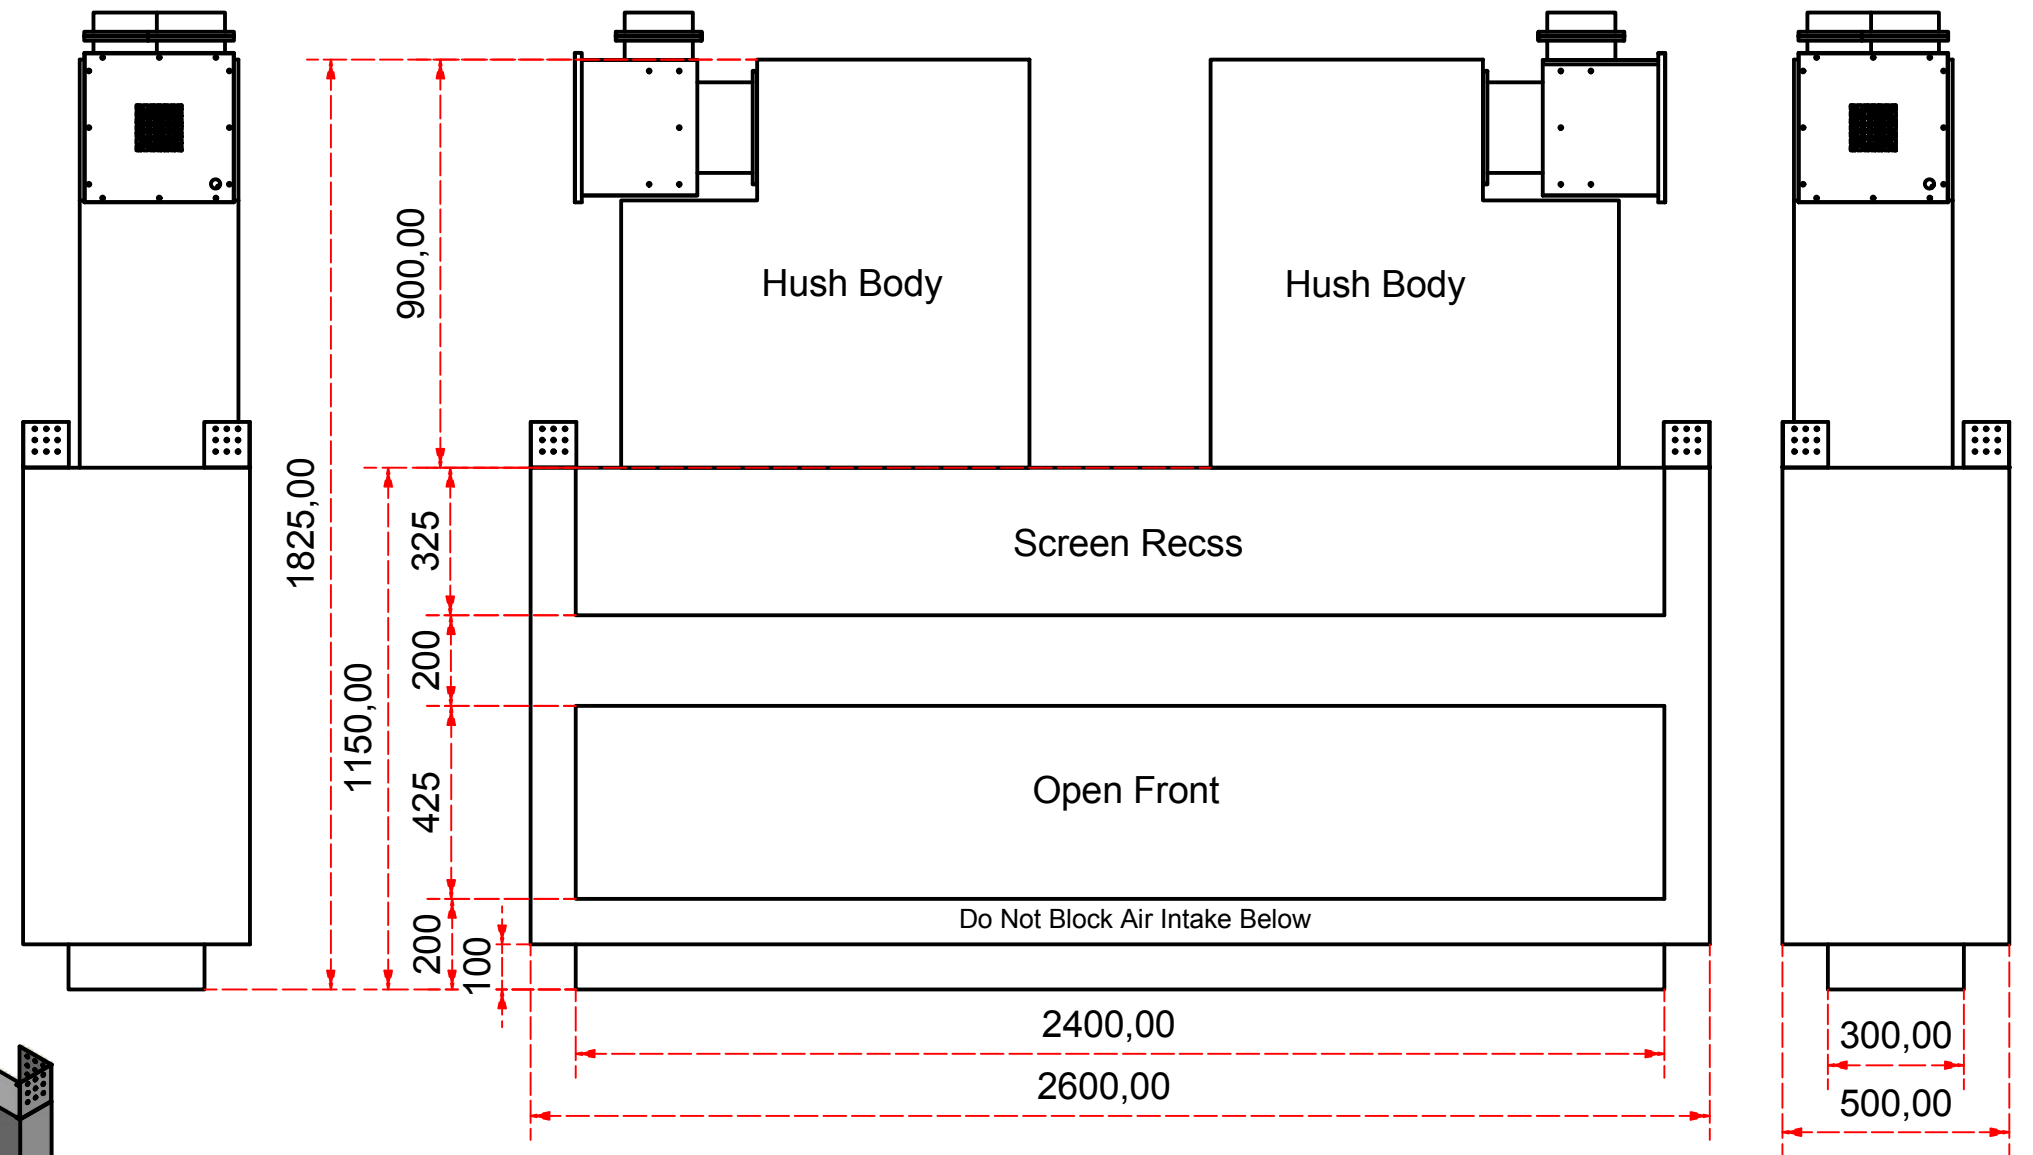

Designed by SJones	Date 31/12/2019	Material	Tolerance + / - .25mm
Living Flame	ES 2400 Screen Recess - Hush Body & Power Flue		Checked by PJ 20 04 ES 2400
	Eastside 2400 Fireplaces		Edition Rv 1
			Sheet 15 / 16