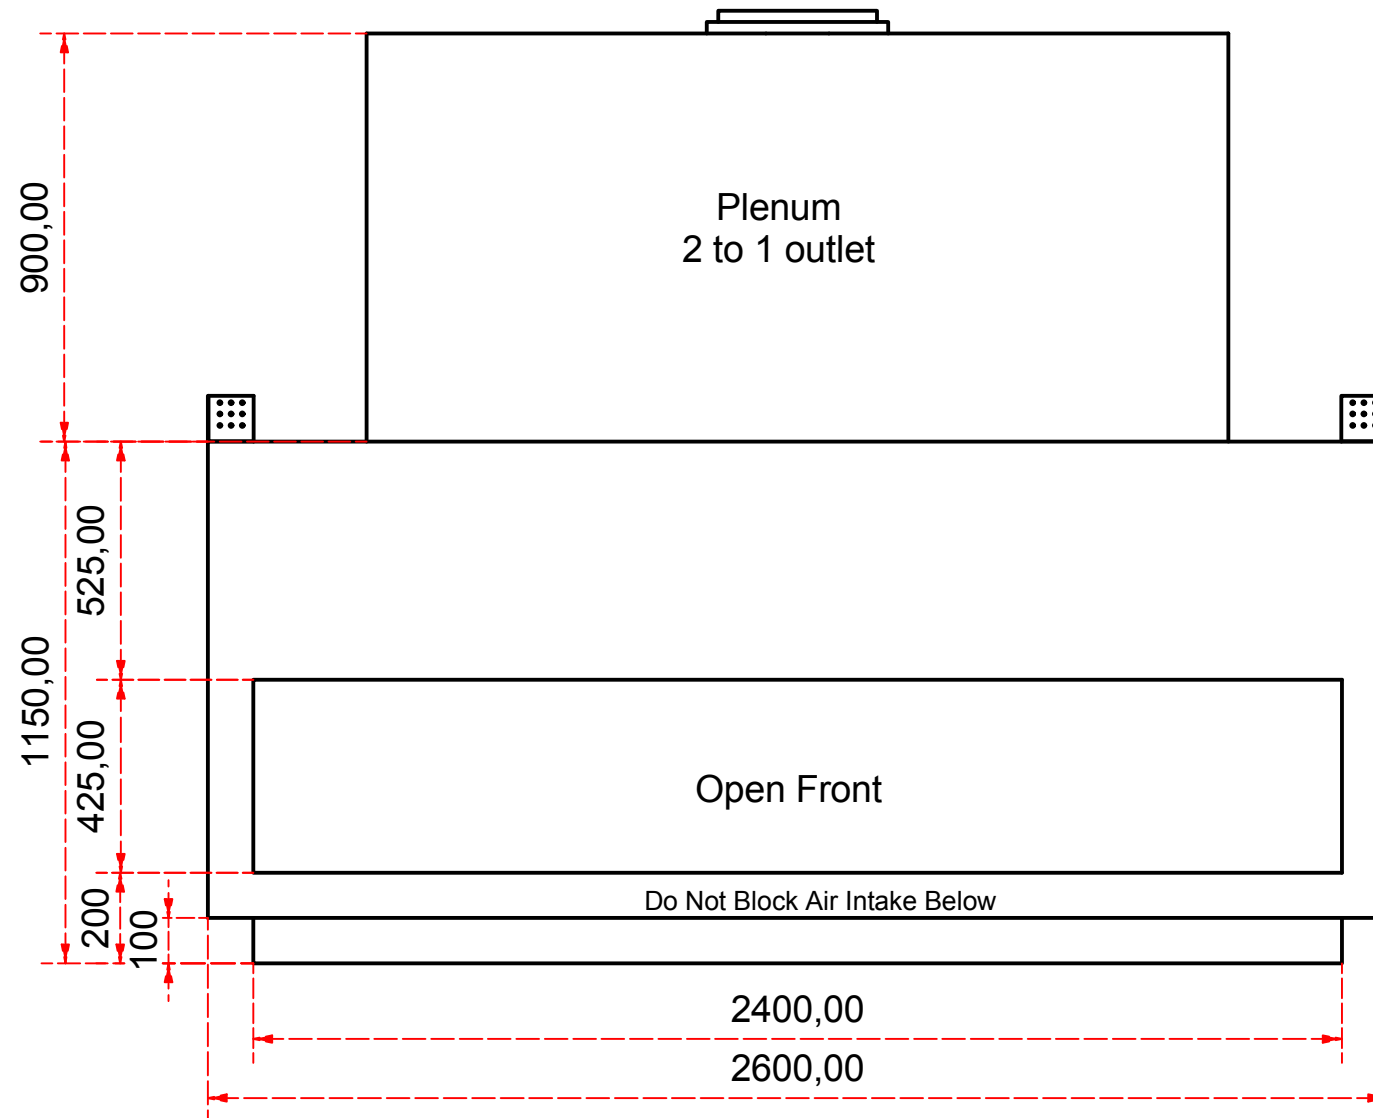

Designed by SJones	Date 31/12/2019	Material	Tolerance + / - .25mm
Living Flame	ES 2400 Plenum 2 - 1 Flue Outlet		Checked by PJ 20 04 ES 2400
	Eastside 2400 Fireplaces		Edition Rv 1
			Sheet 12 / 16