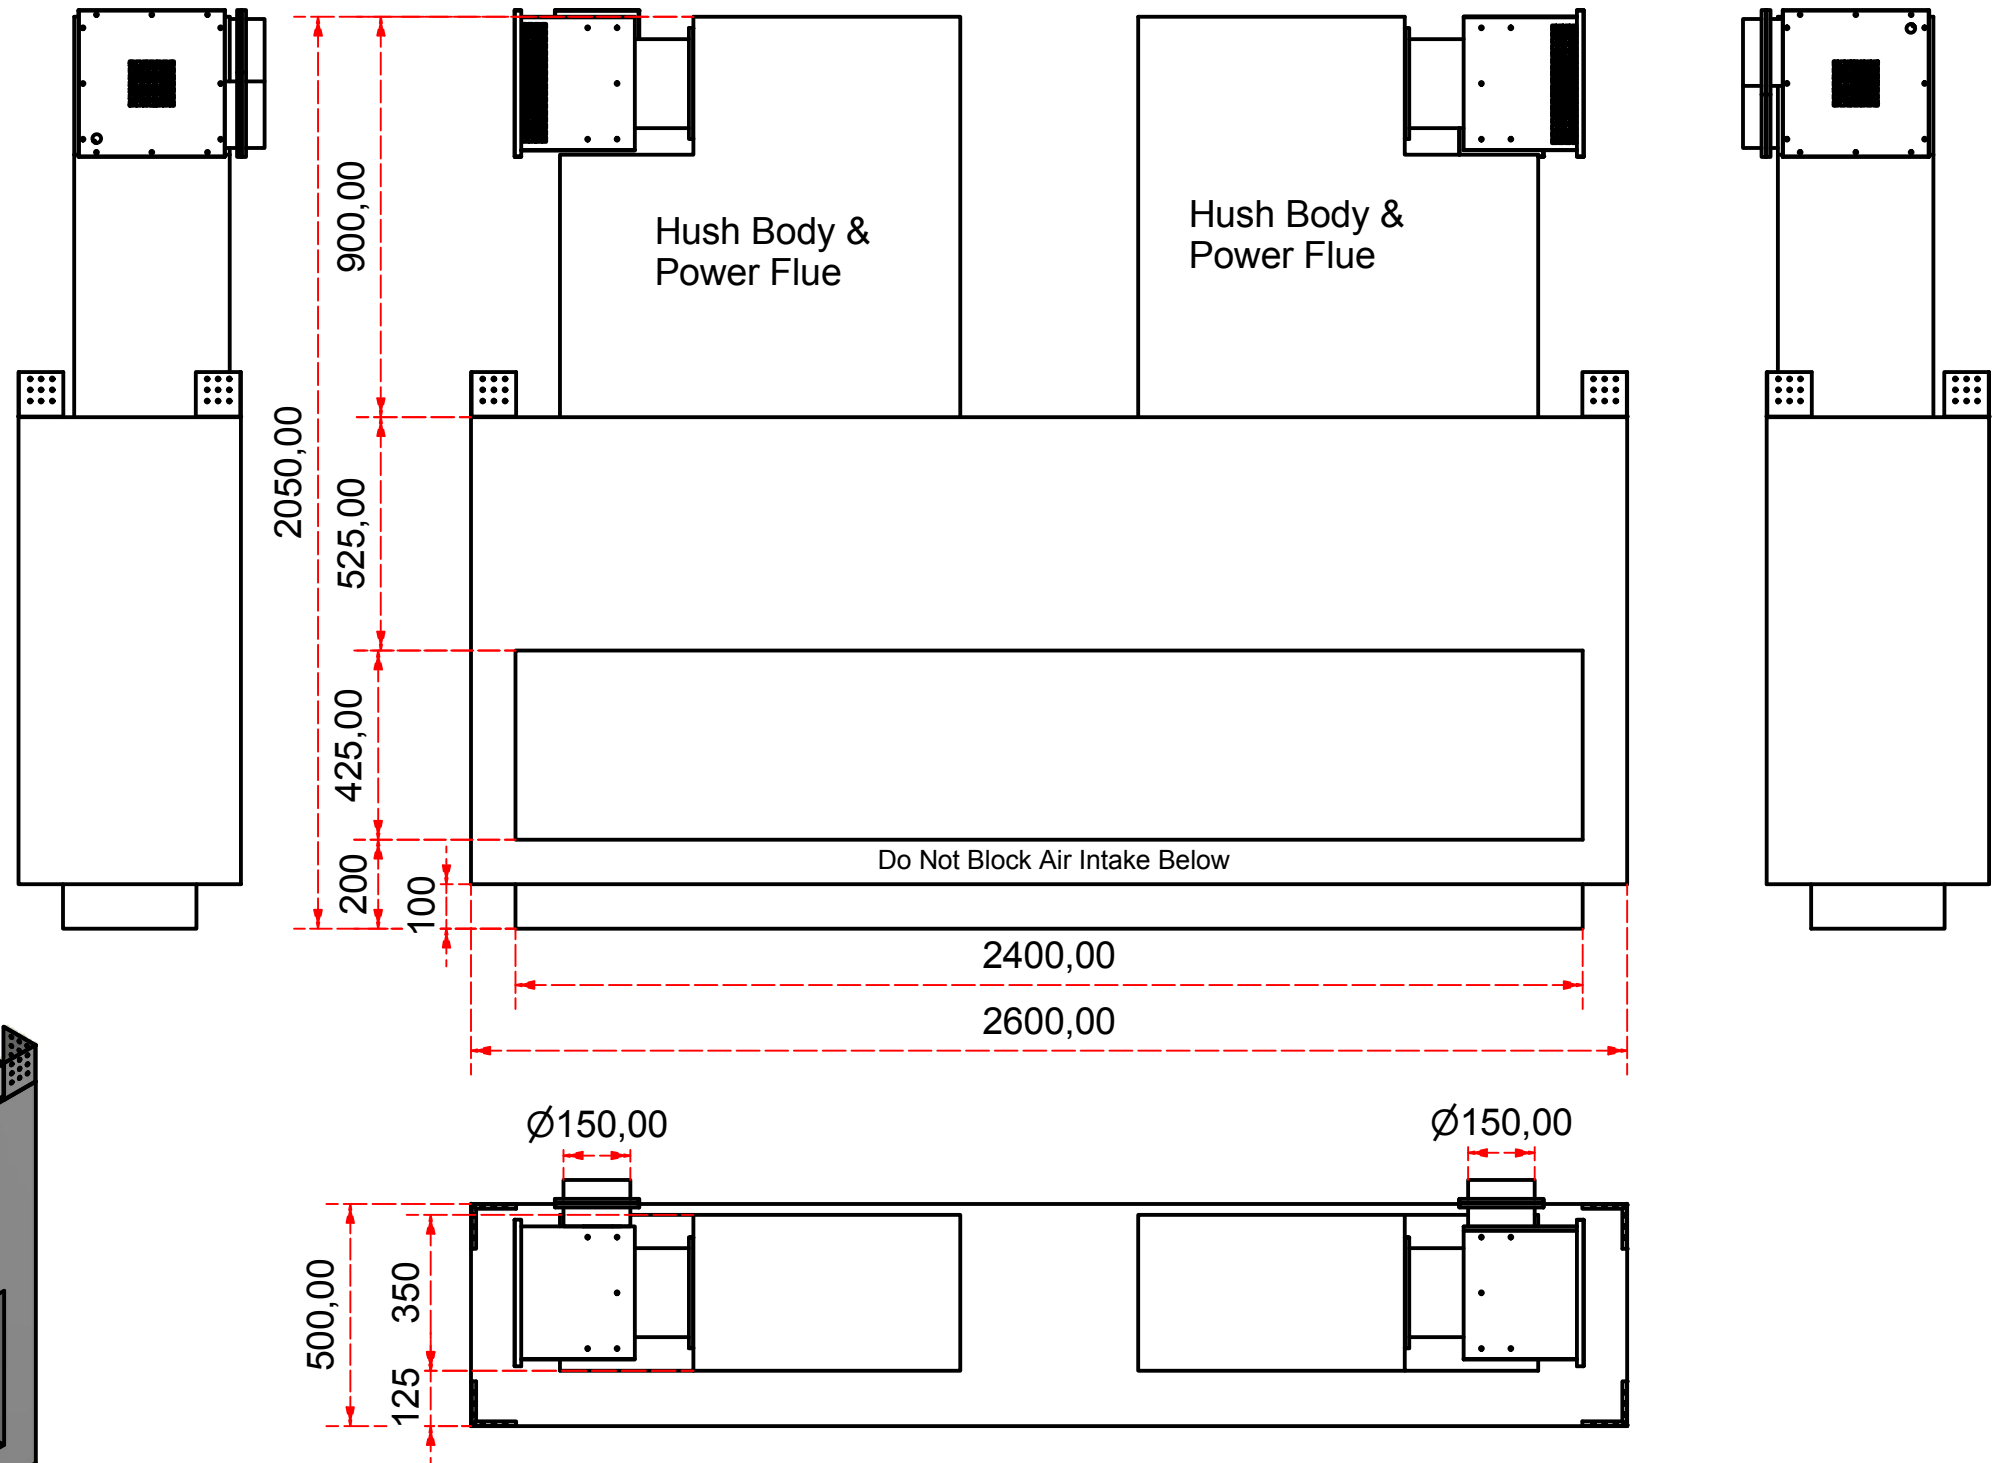

Designed by SJones	Date 31/12/2019	Material	Tolerance + / - .25mm
Living Flame	ES 2400 Hush Body & Power Flue Right & Left Rear Outlet		Checked by PJ 20 04 ES 2400
	Eastside 2400 Fireplaces		Edition Rv 1
			Sheet 14 / 16