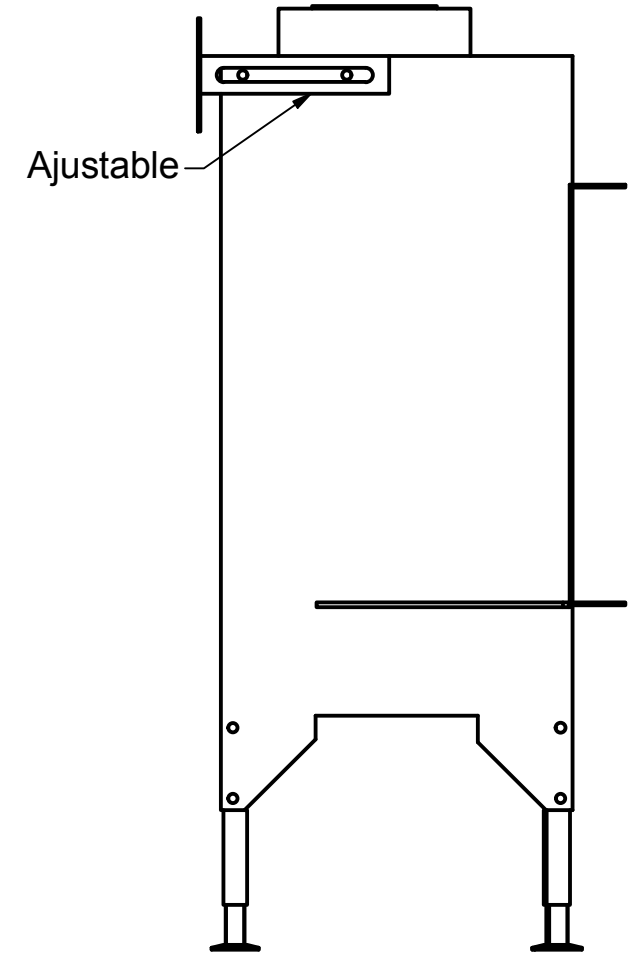

Designed by SJones	Date 1/07/2020	Material	Tolerance + / - .25mm
Living Flame	Planika Valentino 1300 Front		Checked by
	Planika Valentino 1300 Front	Edition Rv 1	Sheet 1 / 2

Designed by SJones	Date 1/07/2020	Material	Tolerance + / - .25mm
Living Flame	Planika Valentino 1300 Front Elevations		Checked by
	Planika Valentino 1300 Front	Edition Rv 1	Sheet 2 / 2

Designed by SJones	Date 1/07/2020	Material	Tolerance + / - .25mm
Living Flame	Planika Valentino 1300 Left Front Right		Checked by
	Planika Valentino 1300 Left Front Right		Edition Rv 1
			Sheet 1 / 2

Glass End Right

25,00 > Adjustable

402

162,50

Ø130

Ø200

Glass End Left

Adjustable

271,00