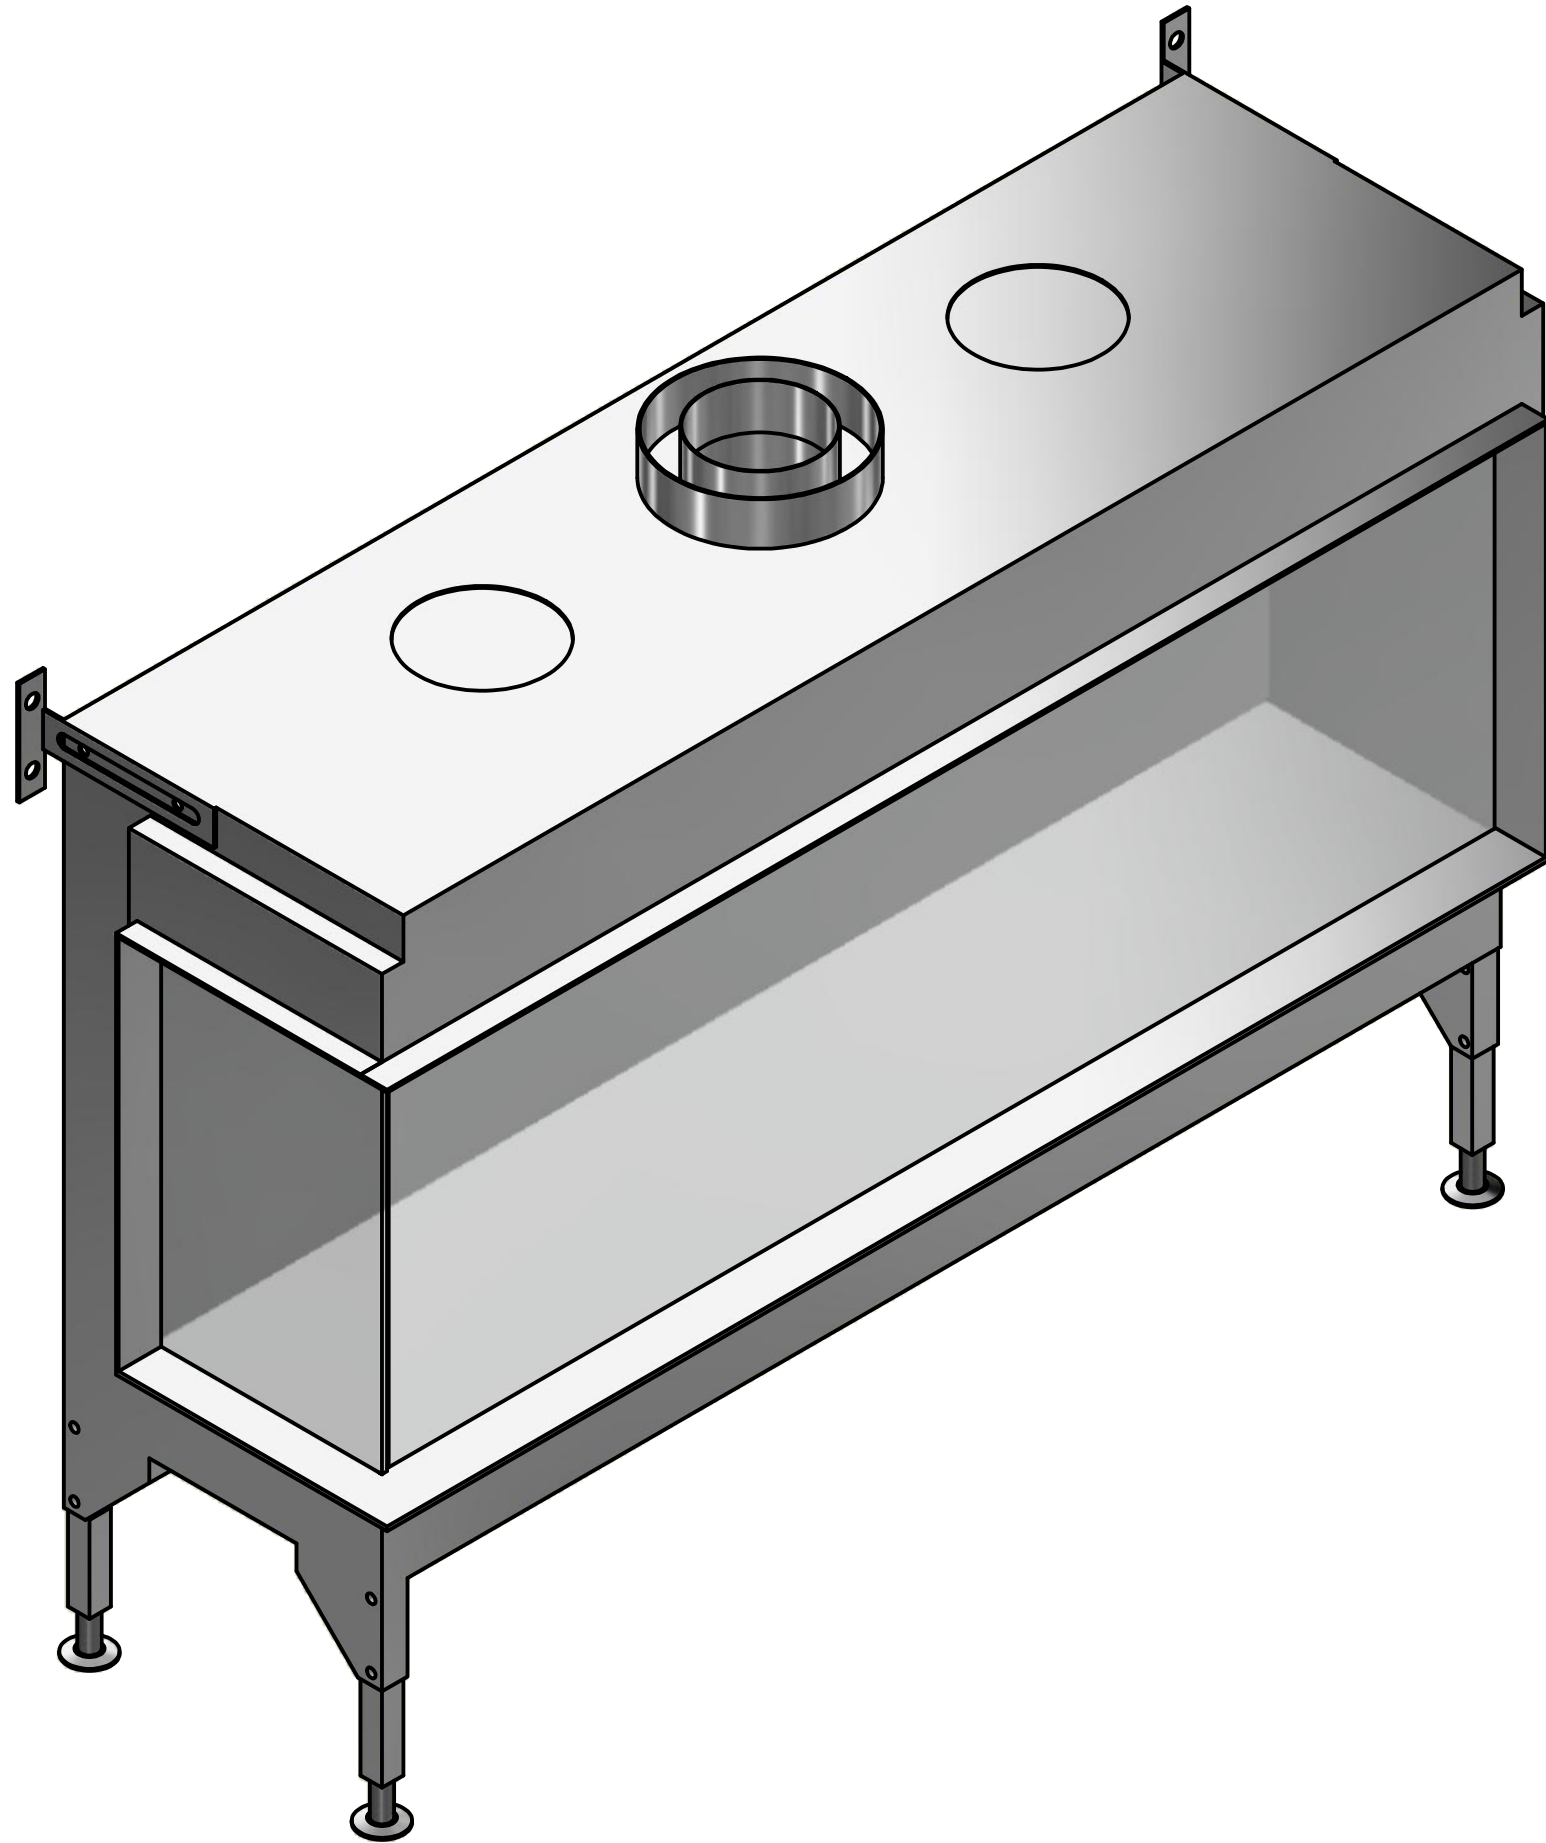

Designed by SJones	Date 1/07/2020	Material	Tolerance + / - .25mm
Living Flame	Planika Valentino 1300 Left Front Right		Checked by
	Planika Valentino 1300 Left Front	Edition Rv 1	Sheet 1 / 2