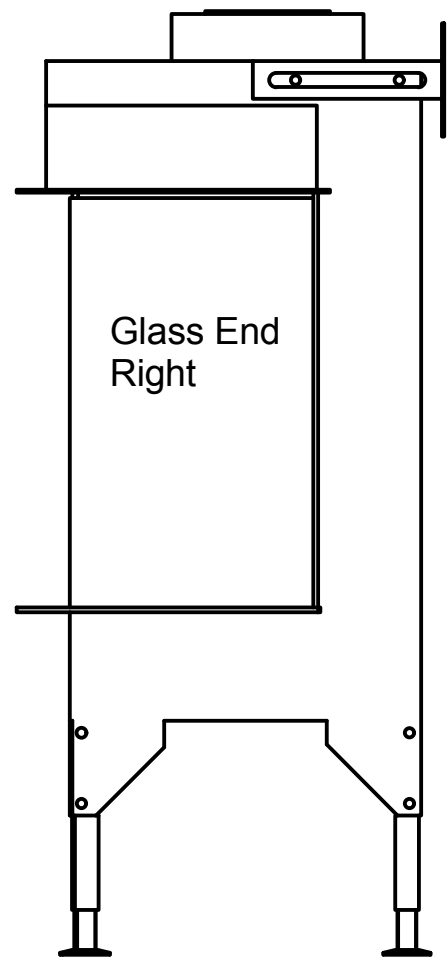

Designed by SJones	Date 1/07/2020	Material	Tolerance + / - .25mm
Living Flame	Planika Valentino 1300 Front		Checked by
	Planika Valentino 1300 Front	Edition Rv 1	Sheet 1 / 2

Designed by SJones	Date 1/07/2020	Material	Tolerance + / - .25mm
Living Flame	Planika Valentino 1300 Front Elevations		Checked by
	Planika Valentino 1300 Front	Edition Rv 1	Sheet 2 / 2

Designed by SJones	Date 1/07/2020	Material	Tolerance + / - .25mm
Living Flame	Planika Valentino 1300 Left Front Right		Checked by
	Planika Valentino 1300 Left Front Right		Edition Rv 1
			Sheet 1 / 2

Glass End Right