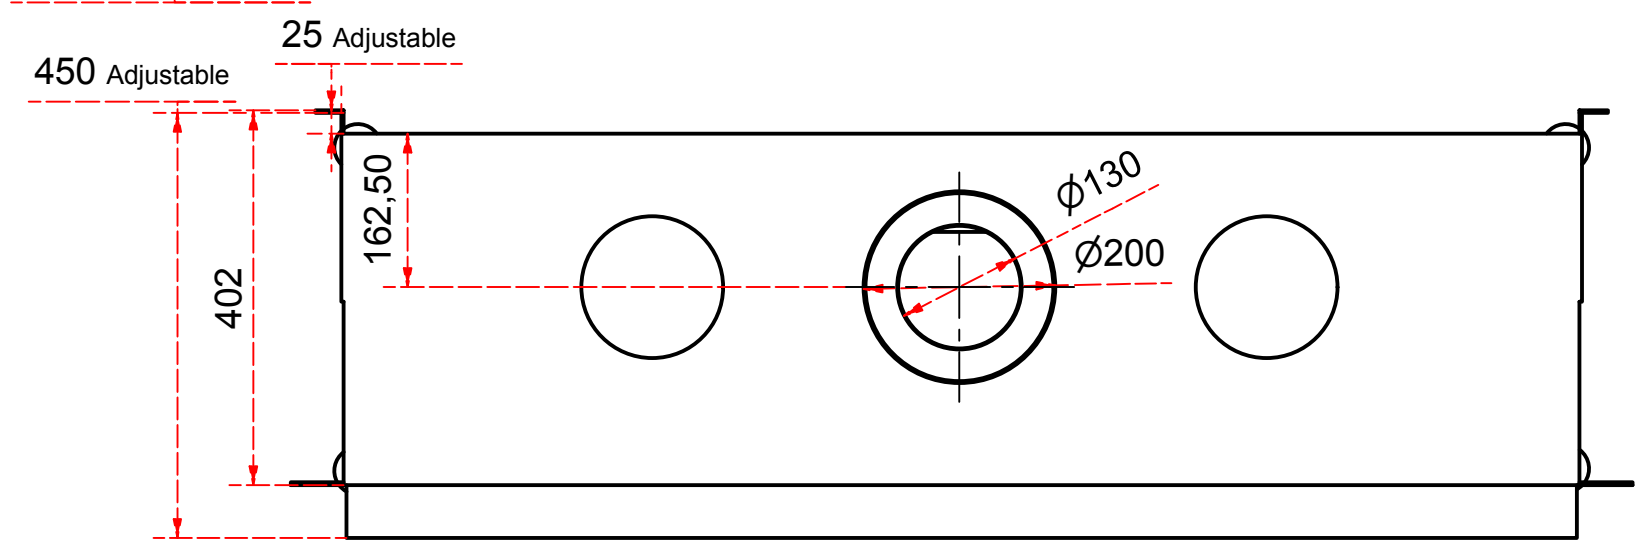

Designed by SJones	Date 1/07/2020	Material	Tolerance + / - .25mm
Living Flame	Planika Valentino 1300 Front		Checked by
	Planika Valentino 1300 Front	Edition Rv 1	Sheet 1 / 2

Designed by SJones	Date 1/07/2020	Material	Tolerance + / - .25mm
Living Flame	Planika Valentino 1300 Front Elevations		Checked by
	Planika Valentino 1300 Front	Edition Rv 1	Sheet 2 / 2