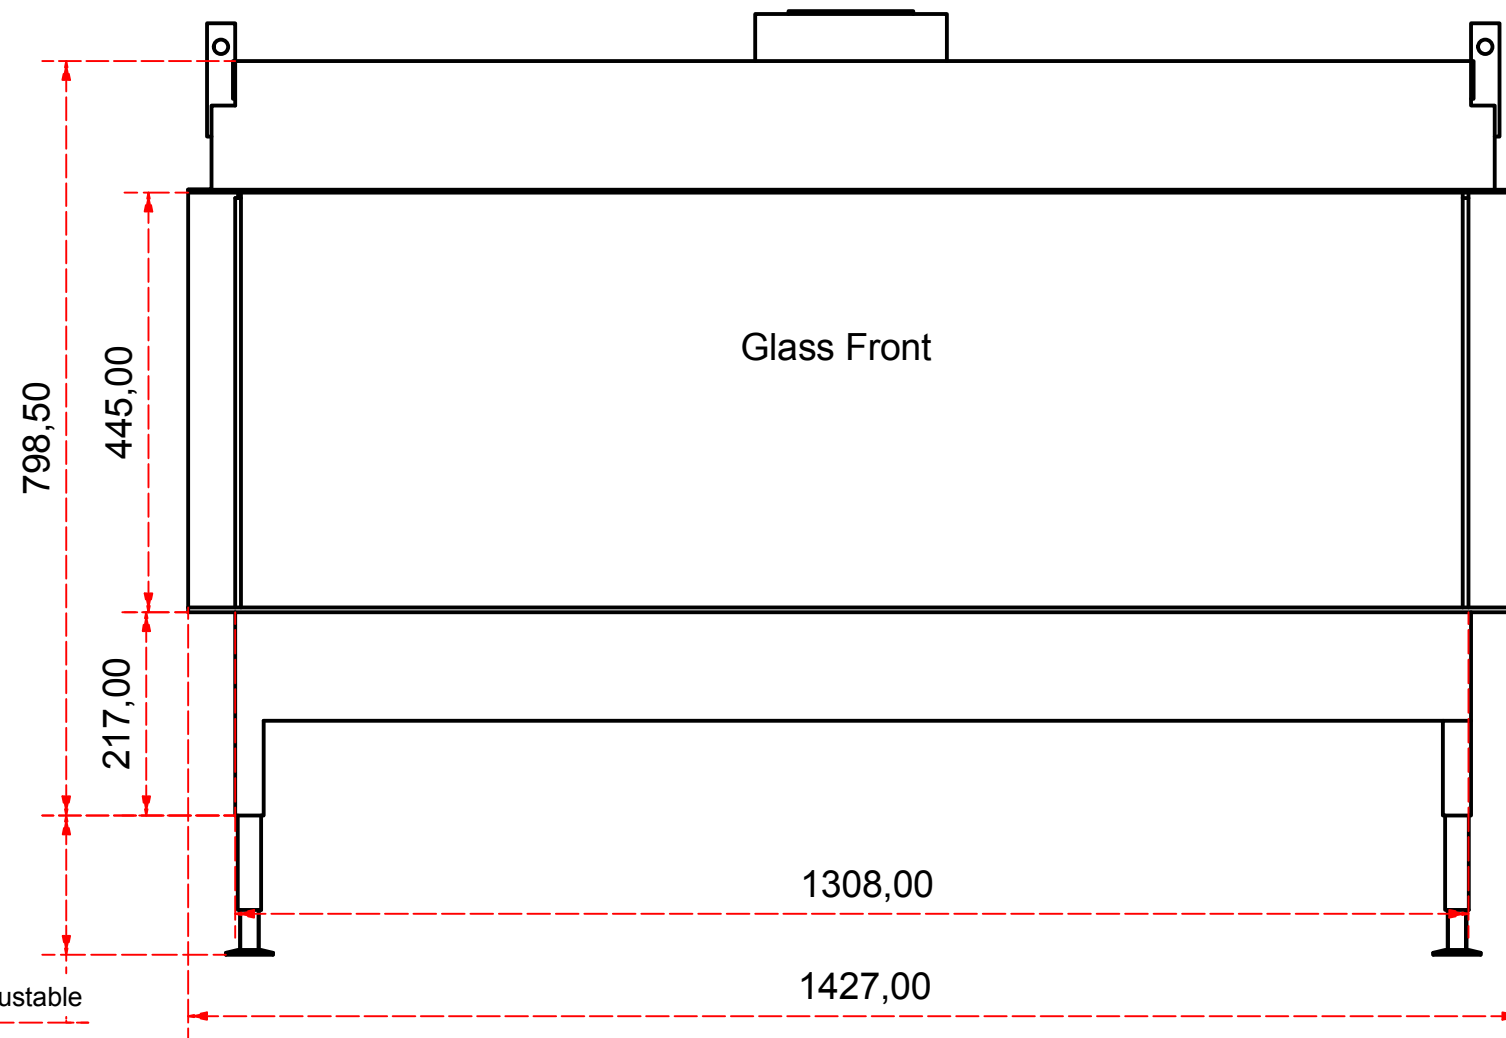

Designed by SJones	Date 1/07/2020	Material	Tolerance + / - .25mm
Living Flame	Planika Valentino 1300 Front		Checked by
	Planika Valentino 1300 Front	Edition Rv 1	Sheet 1 / 2

Designed by SJones	Date 1/07/2020	Material	Tolerance + / - .25mm
Living Flame	Planika Valentino 1300 Front Elevations		Checked by
	Planika Valentino 1300 Front	Edition Rv 1	Sheet 2 / 2

Designed by SJones	Date 1/07/2020	Material	Tolerance + / - .25mm
Living Flame	Planika Valentino 1300 Left Front Right		Checked by
	Planika Valentino 1300 Left Front Right		Edition Rv 1
			Sheet 1 / 2

Glass End Right

60 > 150 Adjustable

452 > Adjustable

Glass Front

798,50

445,00

217,00

1308,00

1427,00

25,00 > Adjustable

402

162,50

Ø130

Ø200

Glass End Left

Adjustable

271,00