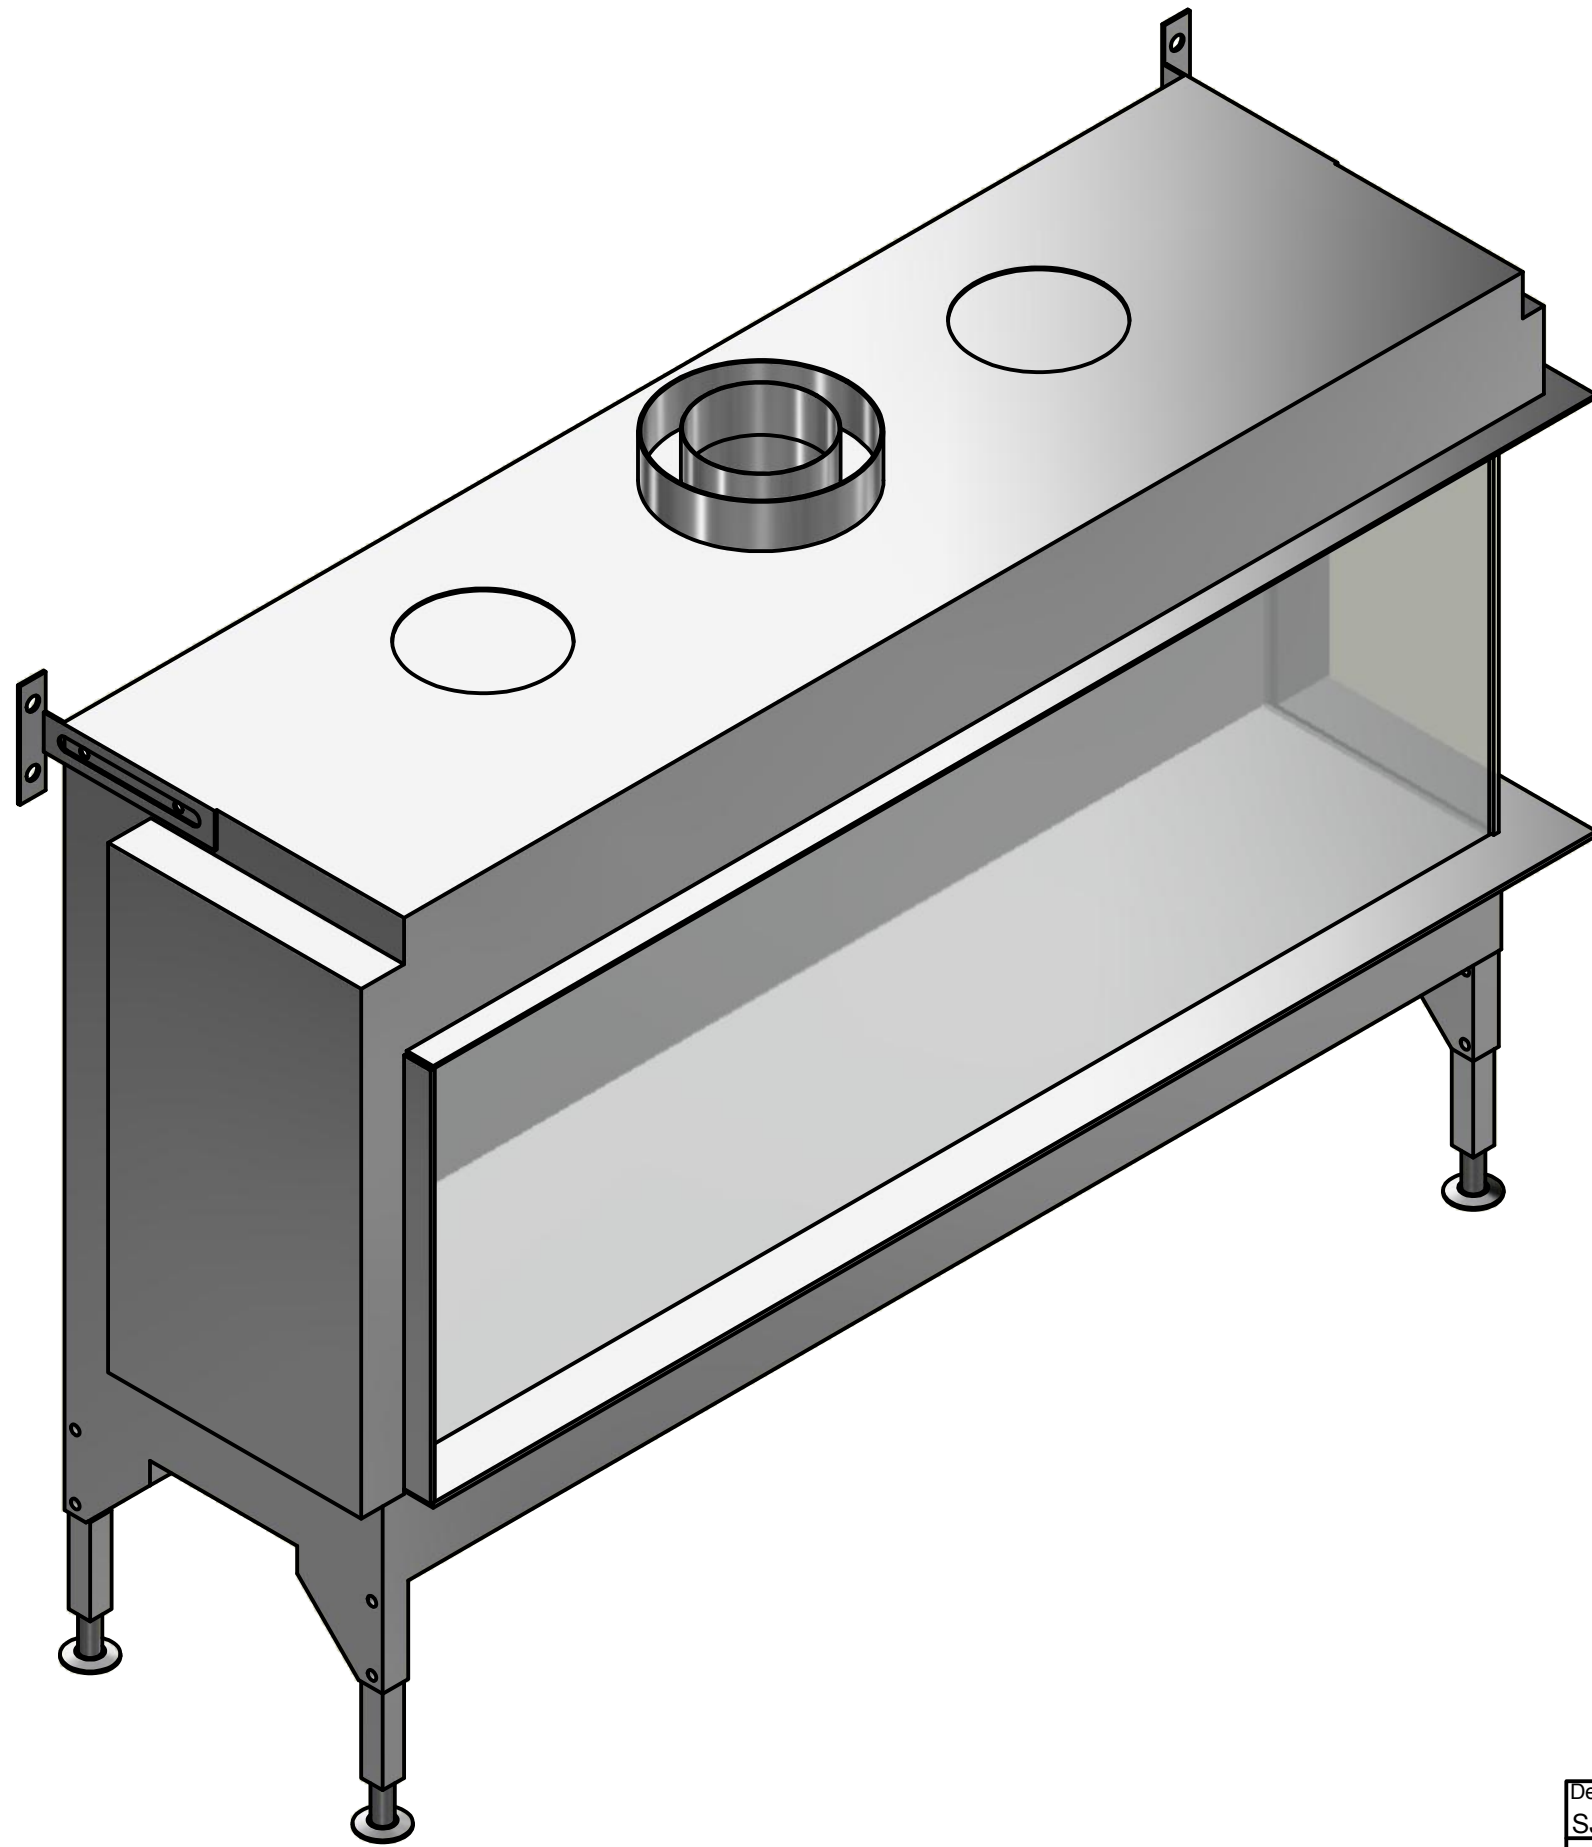

Designed by SJones	Date 1/07/2020	Material	Tolerance + / - .25mm
Living Flame	Planika Valentino 1300 Right Front		Checked by
	Planika Valentino 1300 Right Front		Edition Rv 1
			Sheet 1 / 2