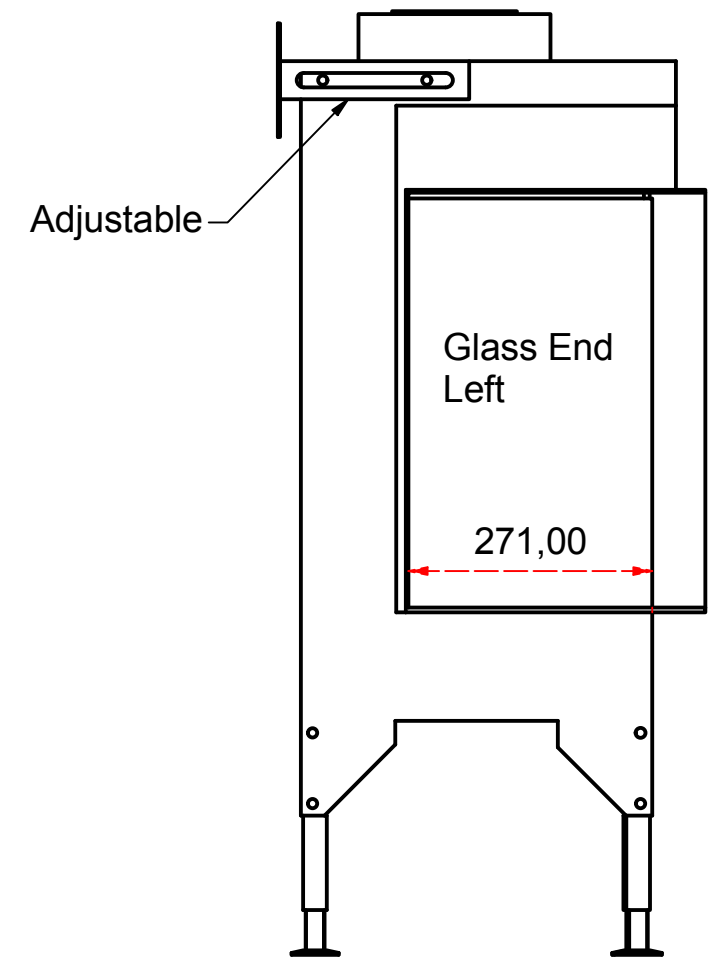

Designed by SJones	Date 1/07/2020	Material	Tolerance + / - .25mm
Living Flame	Planika Valentino 1300 Left Front Right Elevations		Checked by
	Planika Valentino 1300 Left Front		Edition Rv 1
			Sheet 2 / 2