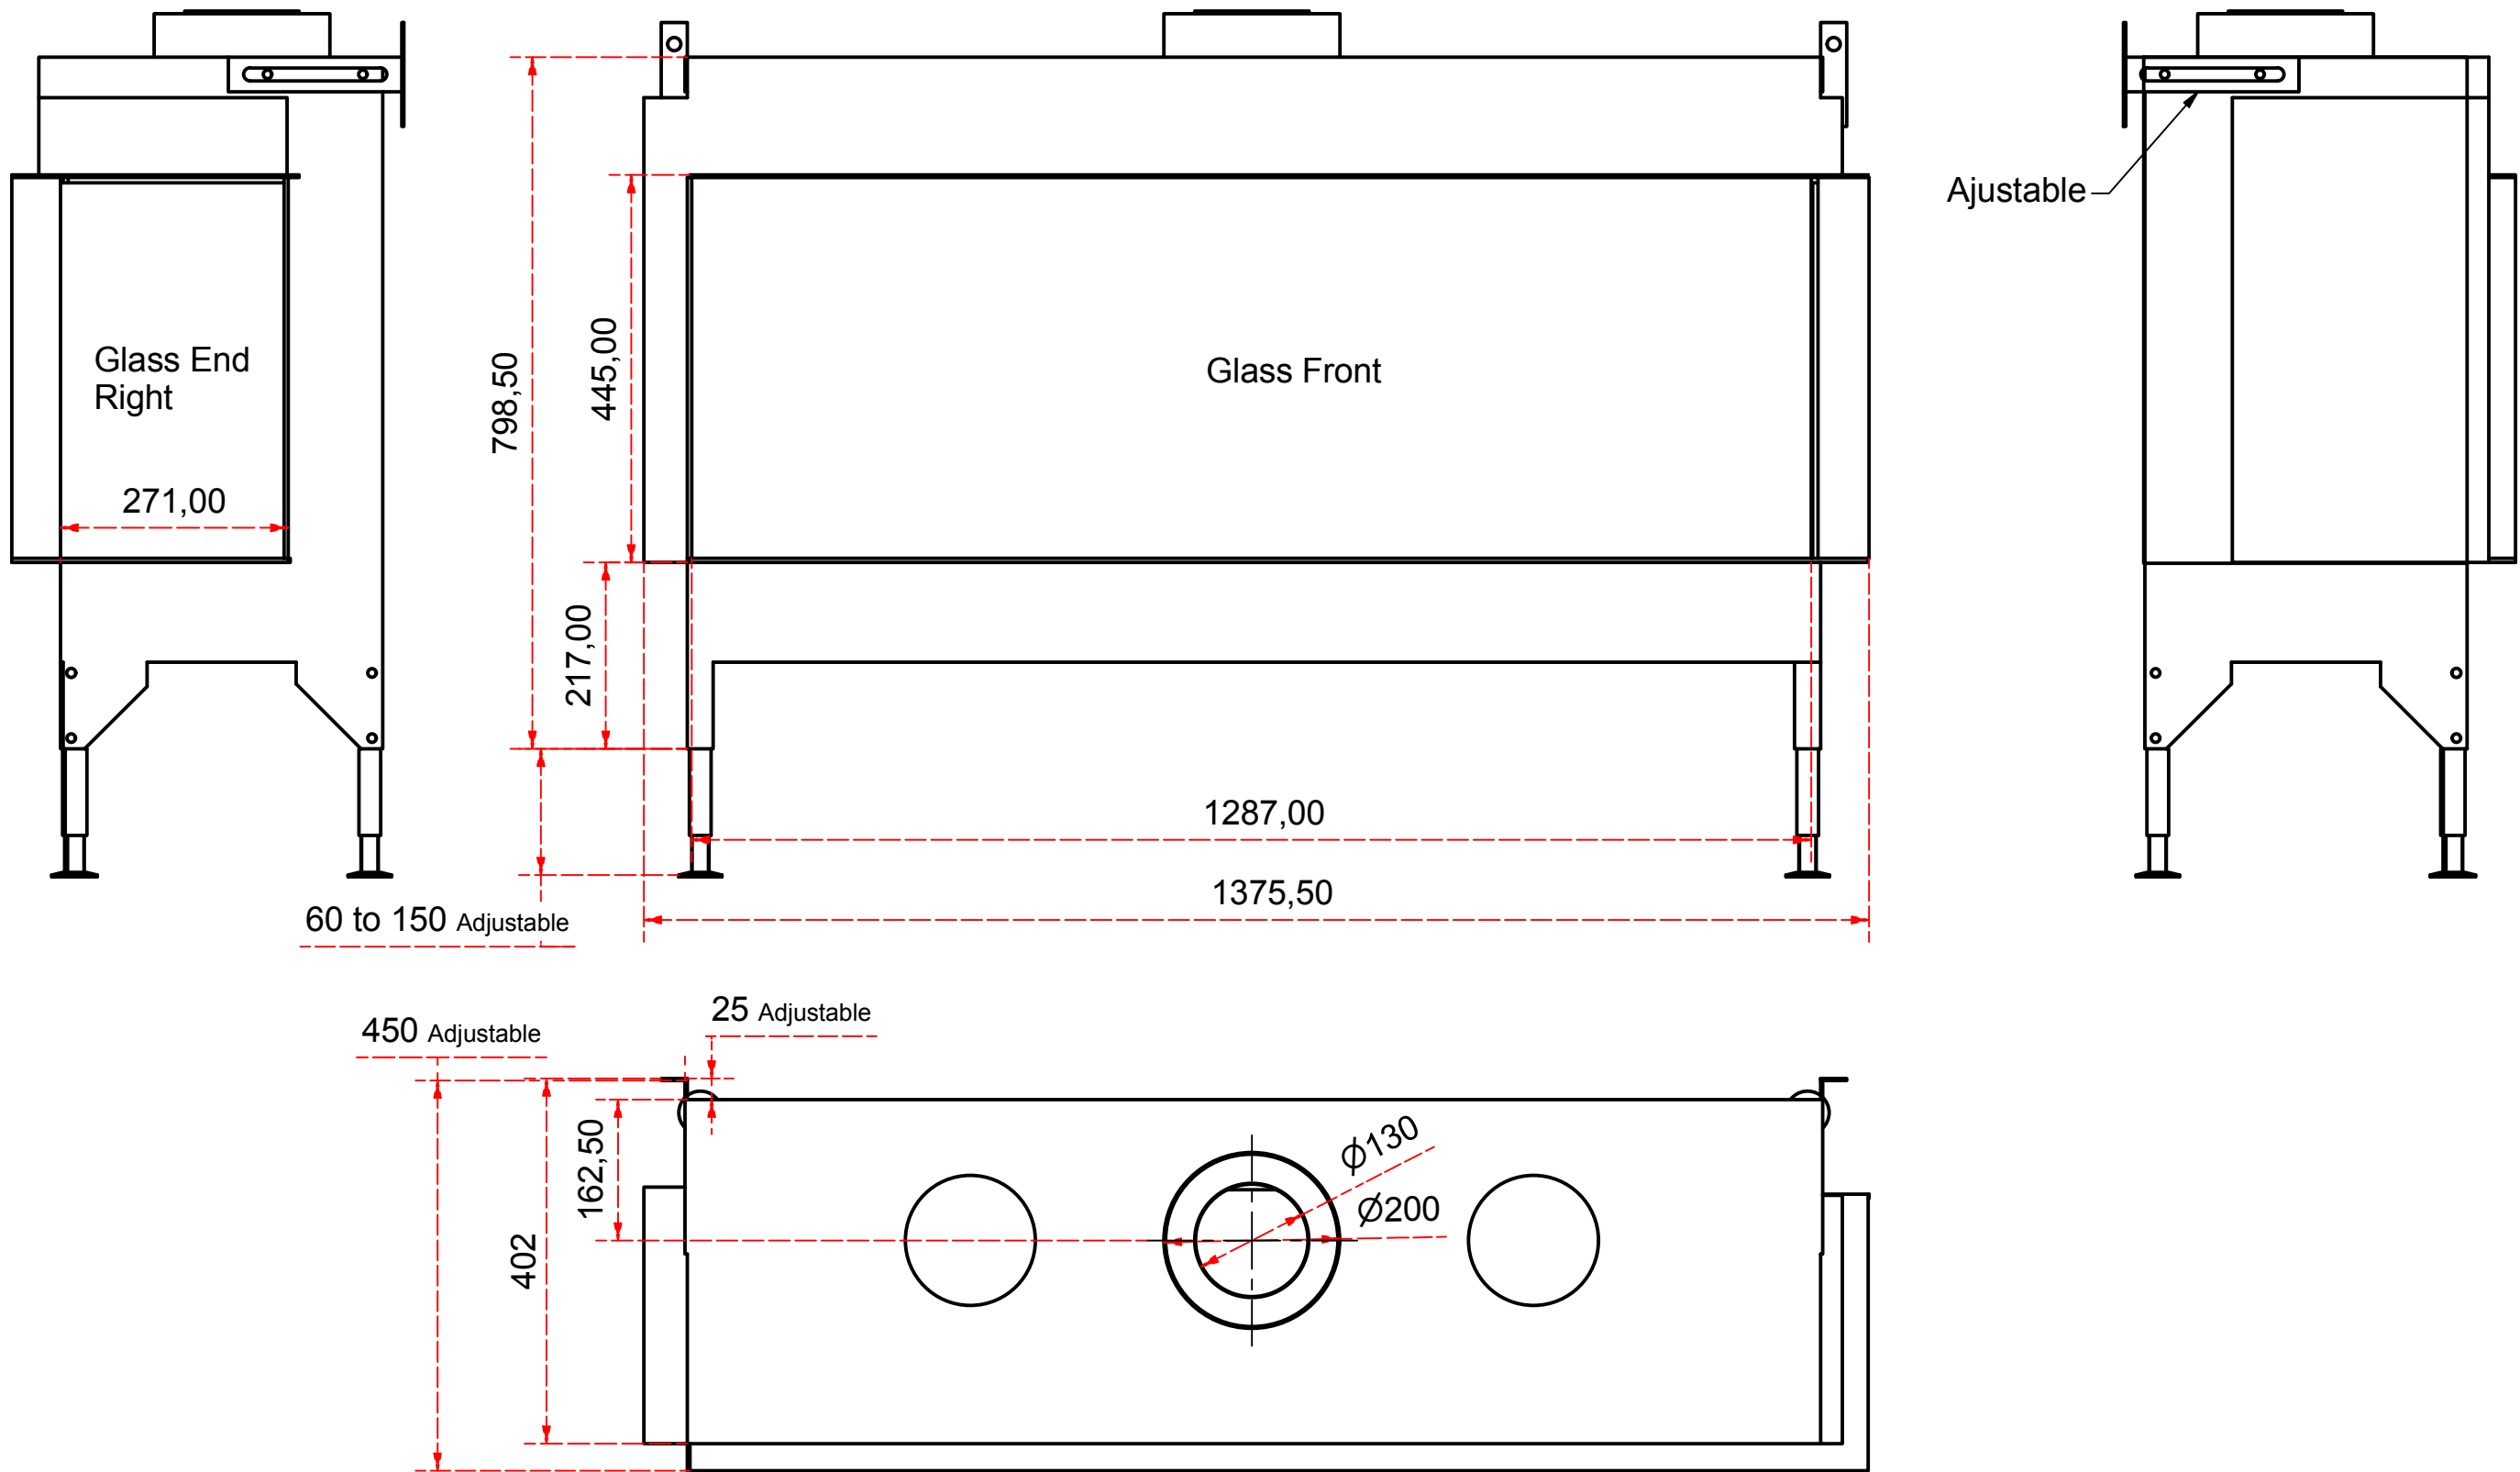

Designed by SJones	Date 1/07/2020	Material	Tolerance + / - .25mm
Living Flame	Planika Valentino 1300 Right Front Elevations		Checked by
	Planika Valentino 1300 Right Front		Edition Rv 1
		Sheet 2 / 2