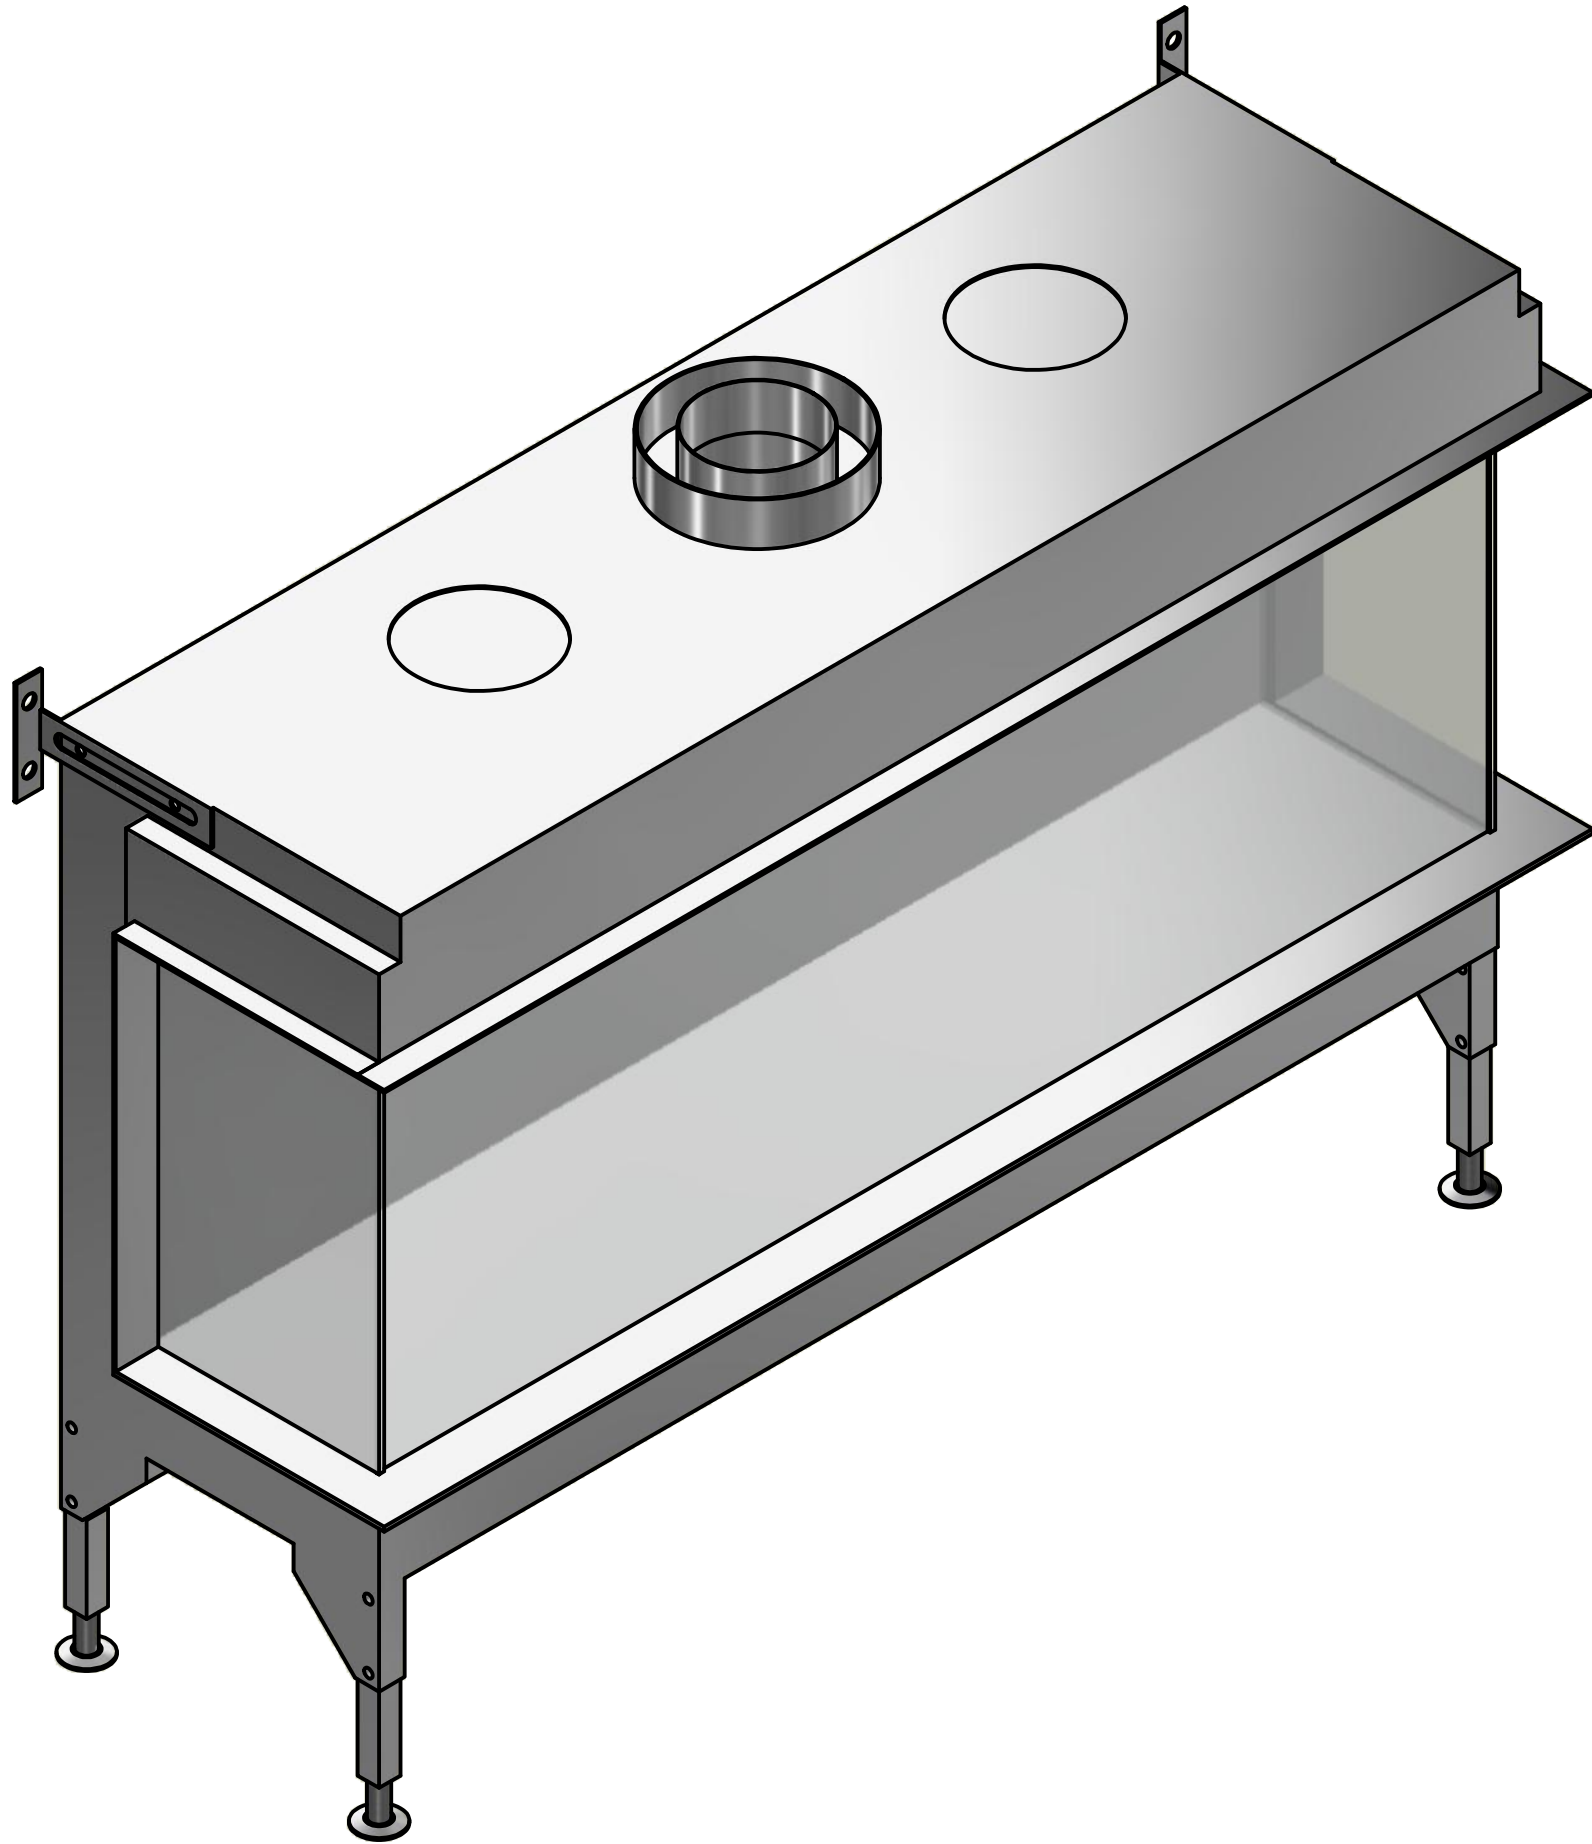

Designed by SJones	Date 1/07/2020	Material	Tolerance + / - .25mm
Living Flame	Planika Valentino 1300 Front		Checked by
	Planika Valentino 1300 Front	Edition Rv 1	Sheet 1 / 2

Designed by SJones	Date 1/07/2020	Material	Tolerance + / - .25mm
Living Flame	Planika Valentino 1300 Front Elevations		Checked by
	Planika Valentino 1300 Front	Edition Rv 1	Sheet 2 / 2

Designed by SJones	Date 1/07/2020	Material	Tolerance + / - .25mm
Living Flame	Planika Valentino 1300 Left Front Right		Checked by
	Planika Valentino 1300 Left Front Right		Edition Rv 1
			Sheet 1 / 2

Glass End Right

60 > 150 Adjustable

452 > Adjustable

Glass Front

798,50

445,00

217,00

1308,00

1427,00

25,00 > Adjustable

402

162,50

Ø130

Ø200

Glass End Left

Adjustable

271,00