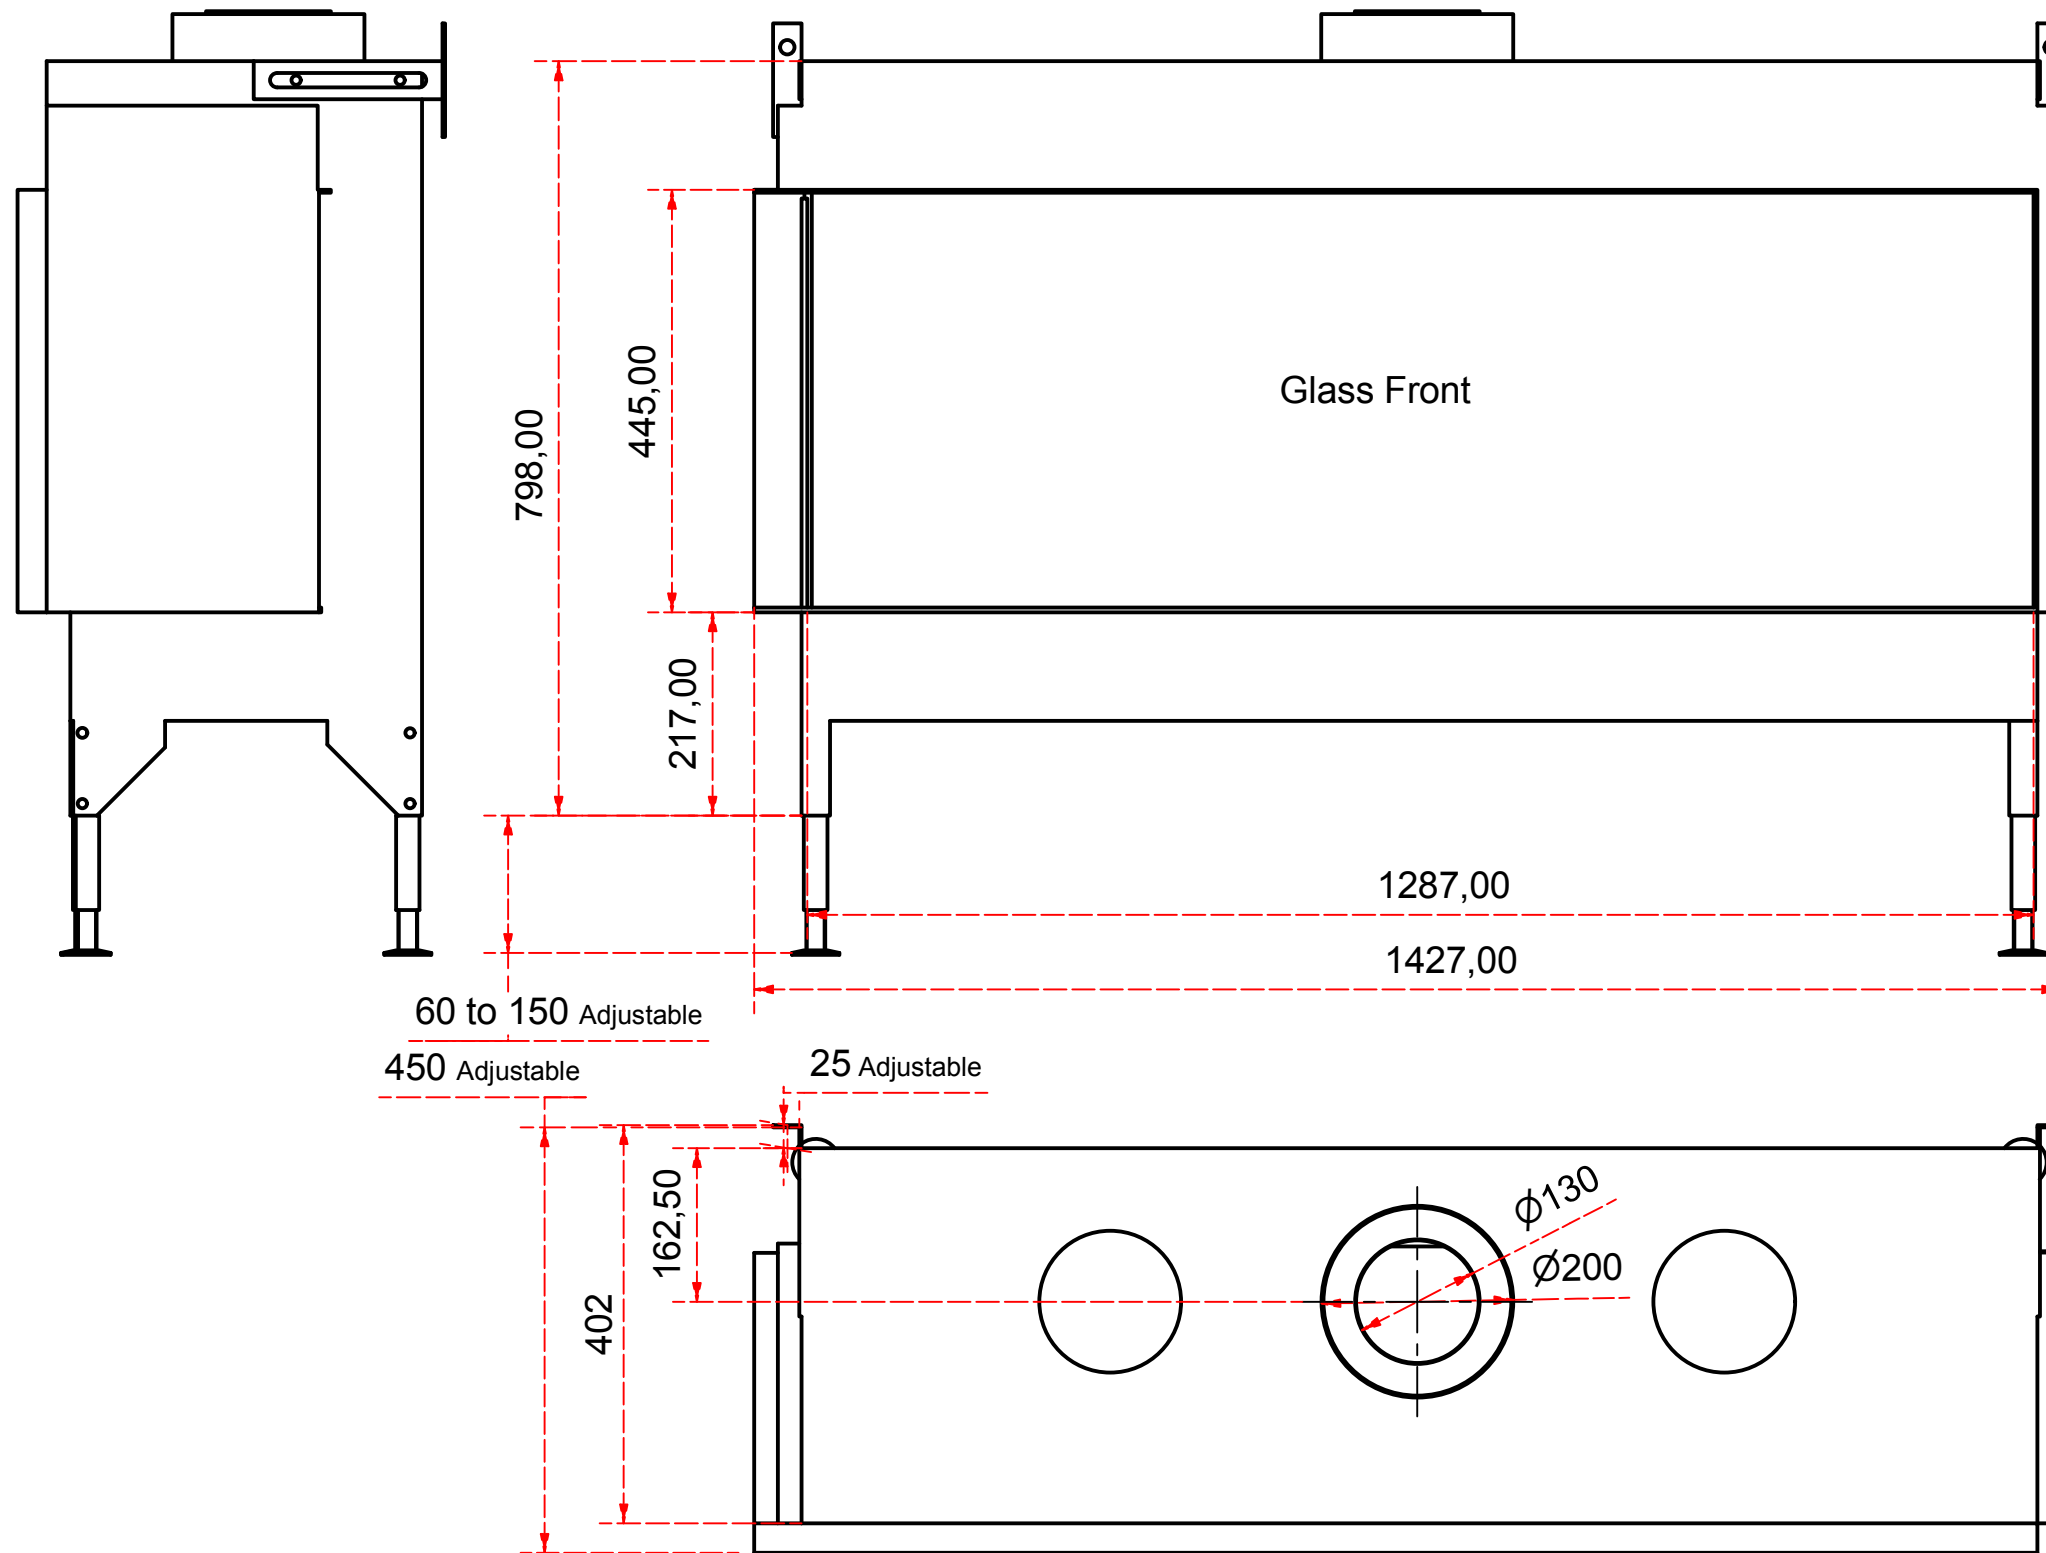

25,00 > Adjustable

402

162,50

Ø130

Ø200

Glass End Left

Adjustable

271,00

Designed by SJones	Date 1/07/2020	Material	Tolerance + / - .25mm
Living Flame	Planika Valentino 1300 Left Front Right		Checked by
	Planika Valentino 1300 Left Front	Edition Rv 1	Sheet 1 / 2

Designed by SJones	Date 1/07/2020	Material	Tolerance + / - .25mm
Living Flame	Planika Valentino 1300 Left Front Right Elevations		Checked by
	Planika Valentino 1300 Left Front		Edition Rv 1
			Sheet 2 / 2

Designed by SJones	Date 1/07/2020	Material	Tolerance + / - .25mm
Living Flame	Planika Valentino 1300 Right Front		Checked by
	Planika Valentino 1300 Right Front		Edition Rv 1
			Sheet 1 / 2

Designed by SJones	Date 1/07/2020	Material	Tolerance + / - .25mm
Living Flame	Planika Valentino 1300 Right Front Elevations		Checked by
	Planika Valentino 1300 Right Front		Edition Rv 1
		Sheet 2 / 2	