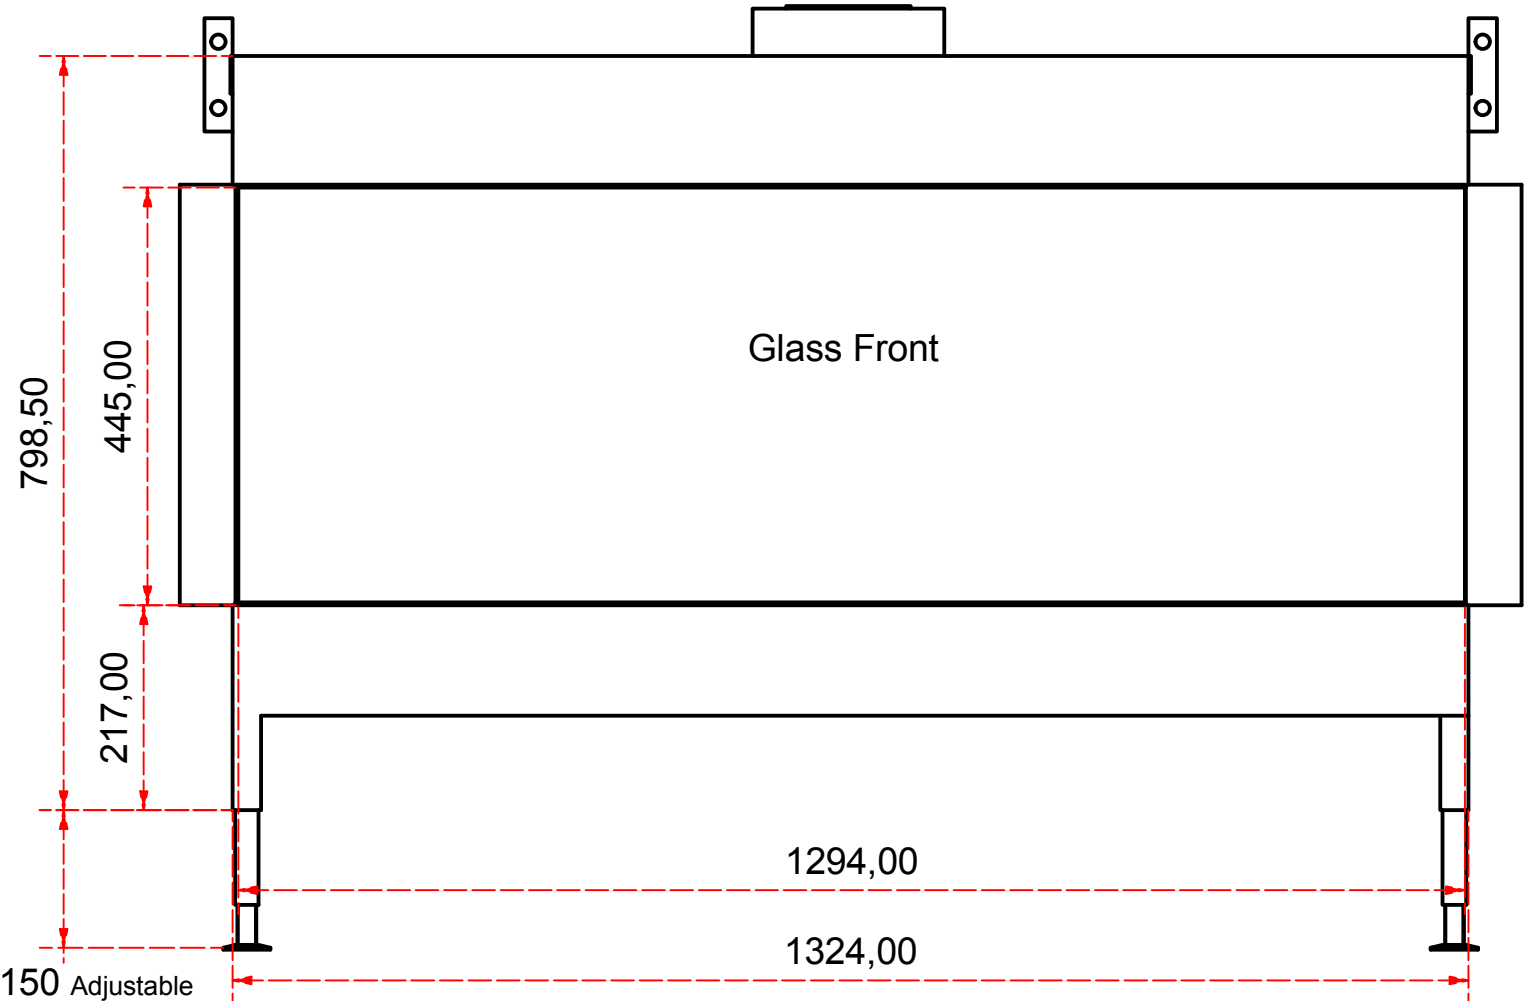

Designed by SJones	Date 1/07/2020	Material	Tolerance + / - .25mm
Living Flame	Planika Valentino 1300 Front		Checked by
	Planika Valentino 1300 Front	Edition Rv 1	Sheet 1 / 2

Designed by SJones	Date 1/07/2020	Material	Tolerance + / - .25mm
Living Flame	Planika Valentino 1300 Front Elevations		Checked by
	Planika Valentino 1300 Front	Edition Rv 1	Sheet 2 / 2

Designed by SJones	Date 1/07/2020	Material	Tolerance + / - .25mm
Living Flame	Planika Valentino 1300 Left Front Right		Checked by
	Planika Valentino 1300 Left Front Right		Edition Rv 1
			Sheet 1 / 2

Glass End Right

60 > 150 Adjustable

452 > Adjustable

Glass Front

798,50

445,00

217,00

1308,00

1427,00

25,00 > Adjustable

402

162,50

Ø130

Ø200

Glass End Left

Adjustable

271,00